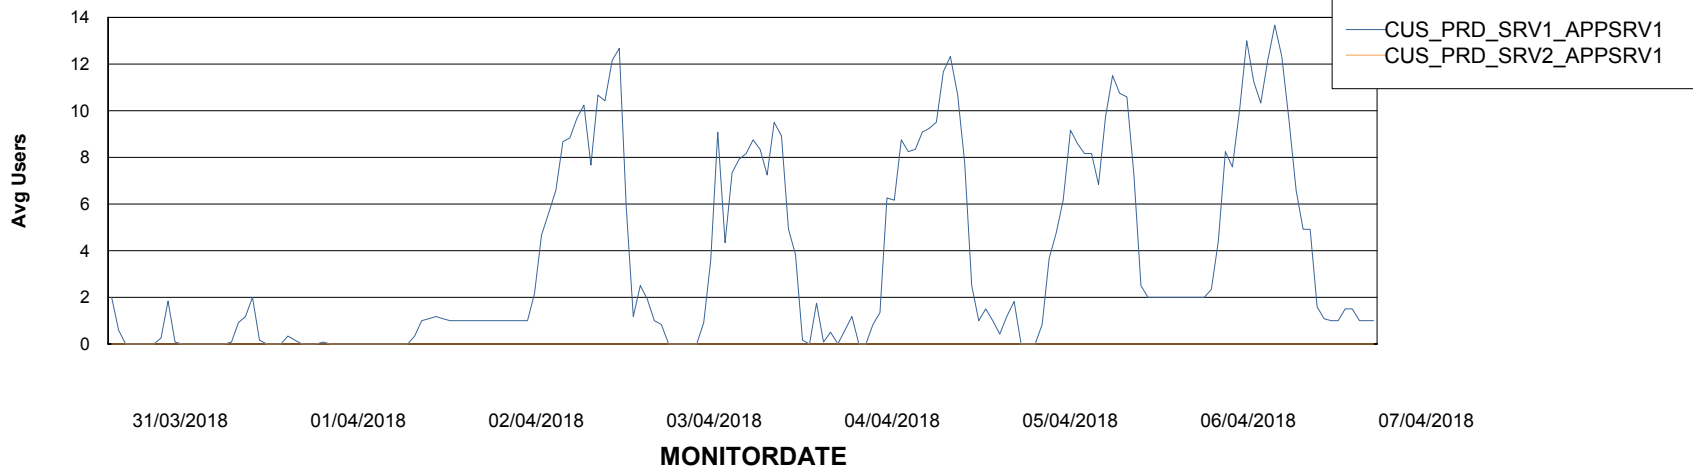

Weekly SLA Customer Report

Customer CUS Production
Database ID 84

ABSSolute Application Server Services

Avg memory used per ABS Server Service

Avg users per day per ABS server

Weekly SLA Customer Report

Customer CUS Production
Database ID 84