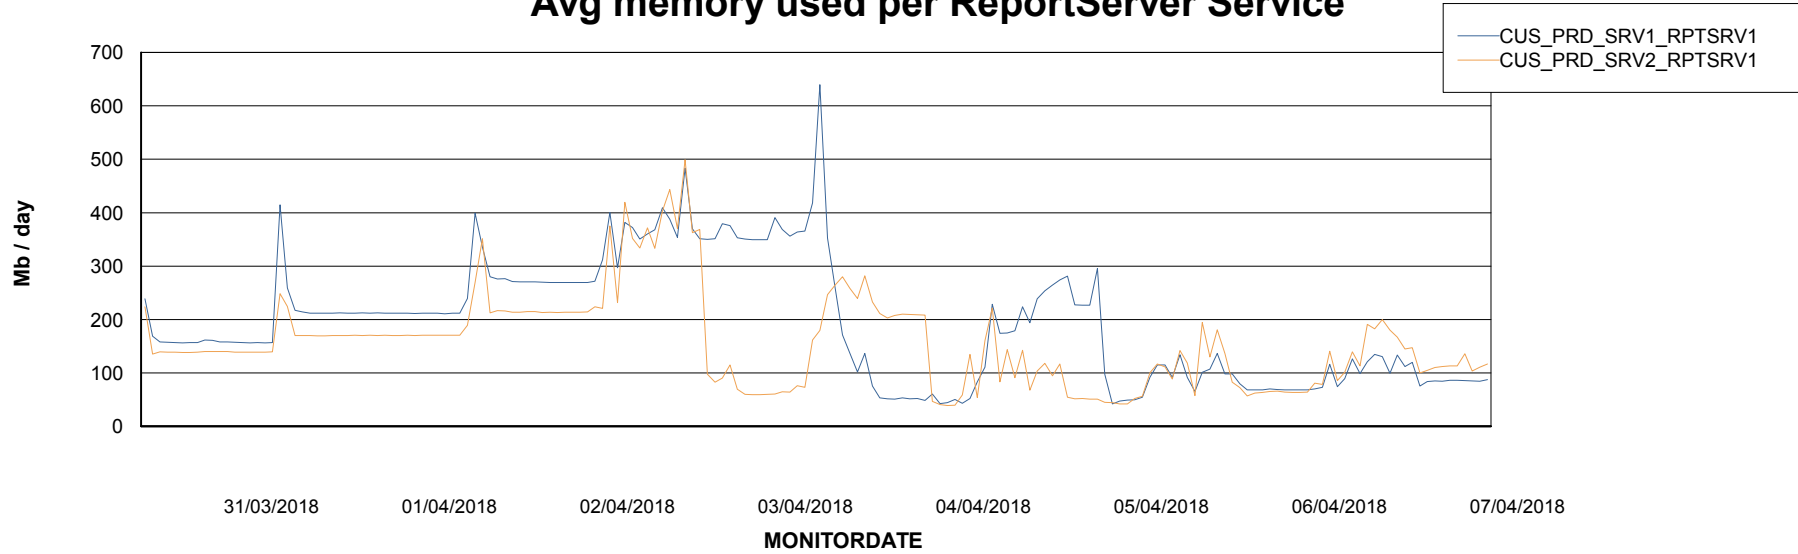

ABSolute Web Component Services

Avg memory used per ReportServer Service