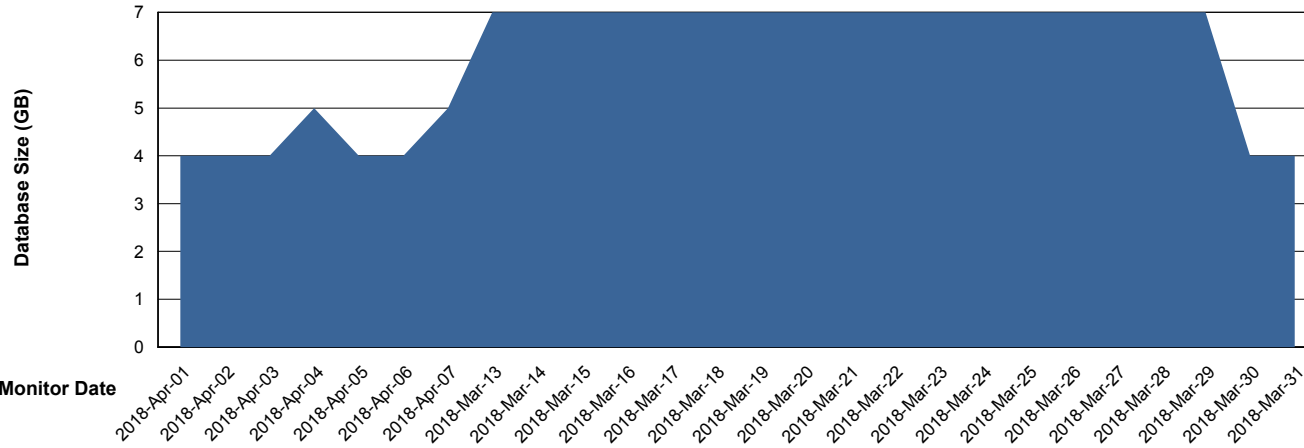

DATABASE SIZE CUS_ProdDB_Primary

Database growth over last month

Database Tablespace CUS_ProdDB_Primary

Date	Tablespace Name	Filesize (Gb)	Usedsize (Gb)	Percentage free
07/04/2018	ABSDATA	6	1	83
	INDX	8	0	100
06/04/2018	ABSDATA	6	1	83
	INDX	8	0	100
05/04/2018	ABSDATA	6	1	83
	INDX	8	0	100
04/04/2018	ABSDATA	6	1	83
	INDX	8	0	100
03/04/2018	ABSDATA	6	1	83
	INDX	8	0	100
02/04/2018	ABSDATA	6	1	83
	INDX	8	0	100
01/04/2018	ABSDATA	6	0	100
	INDX	8	0	100