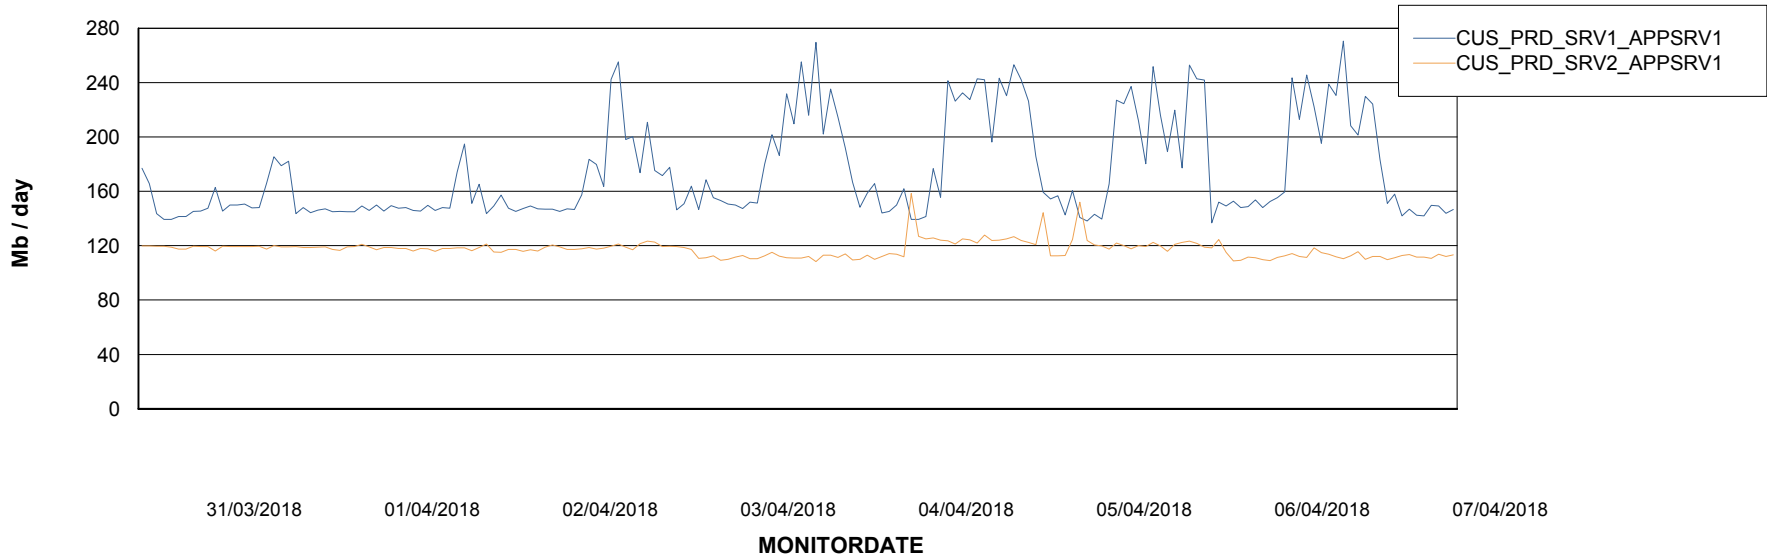

ABSSolute Application Server Services

Avg memory used per ABS Server Service