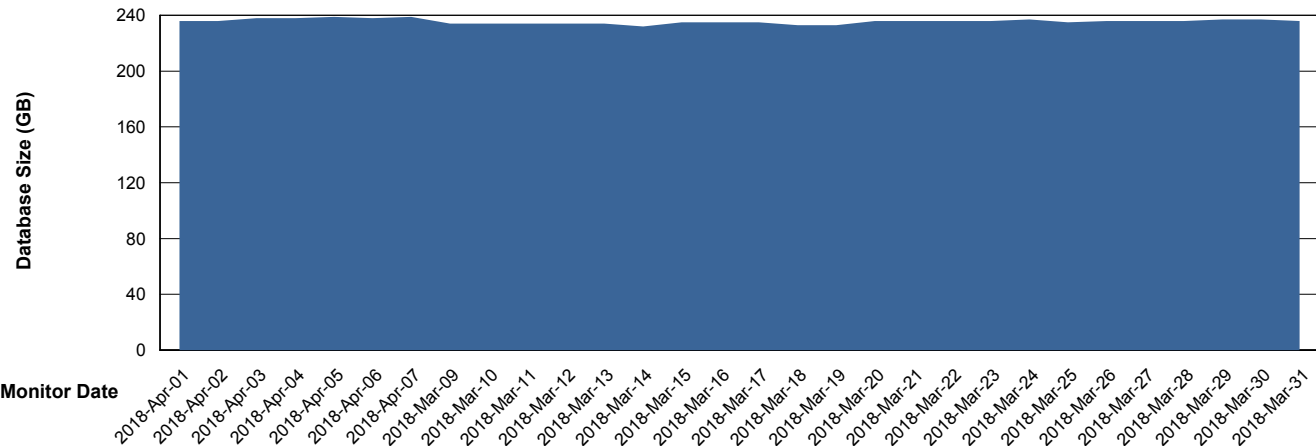

DATABASE SIZE CSCDB_Primary

Database growth over last month