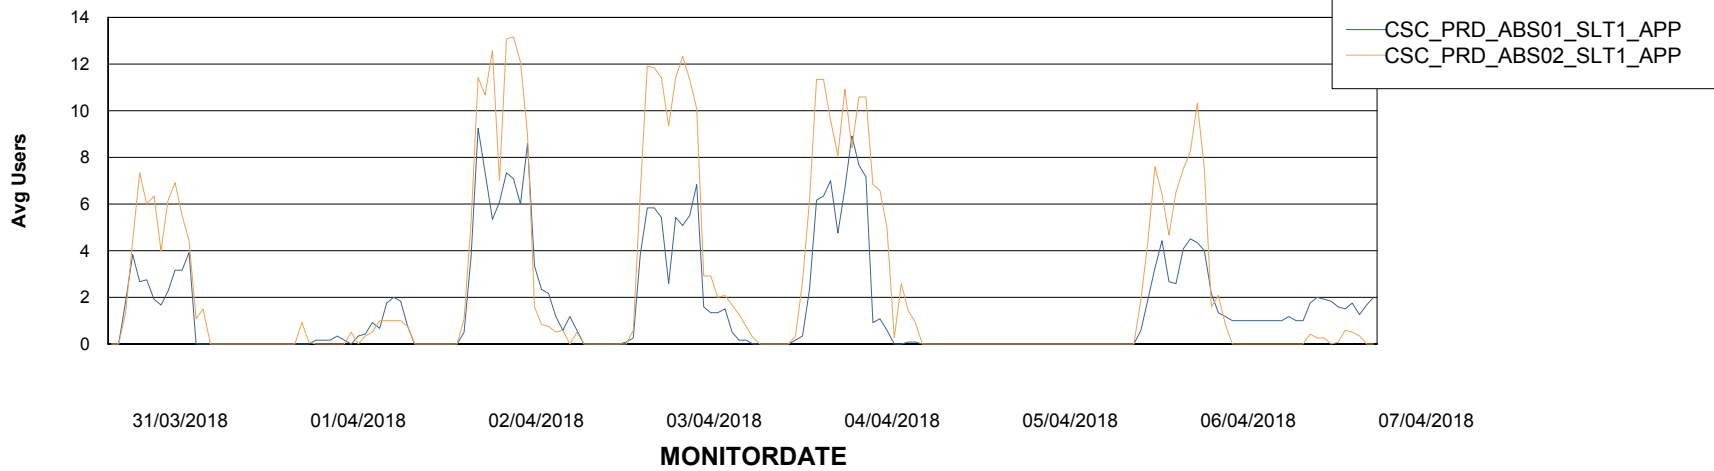

Avg users per day per ABS server