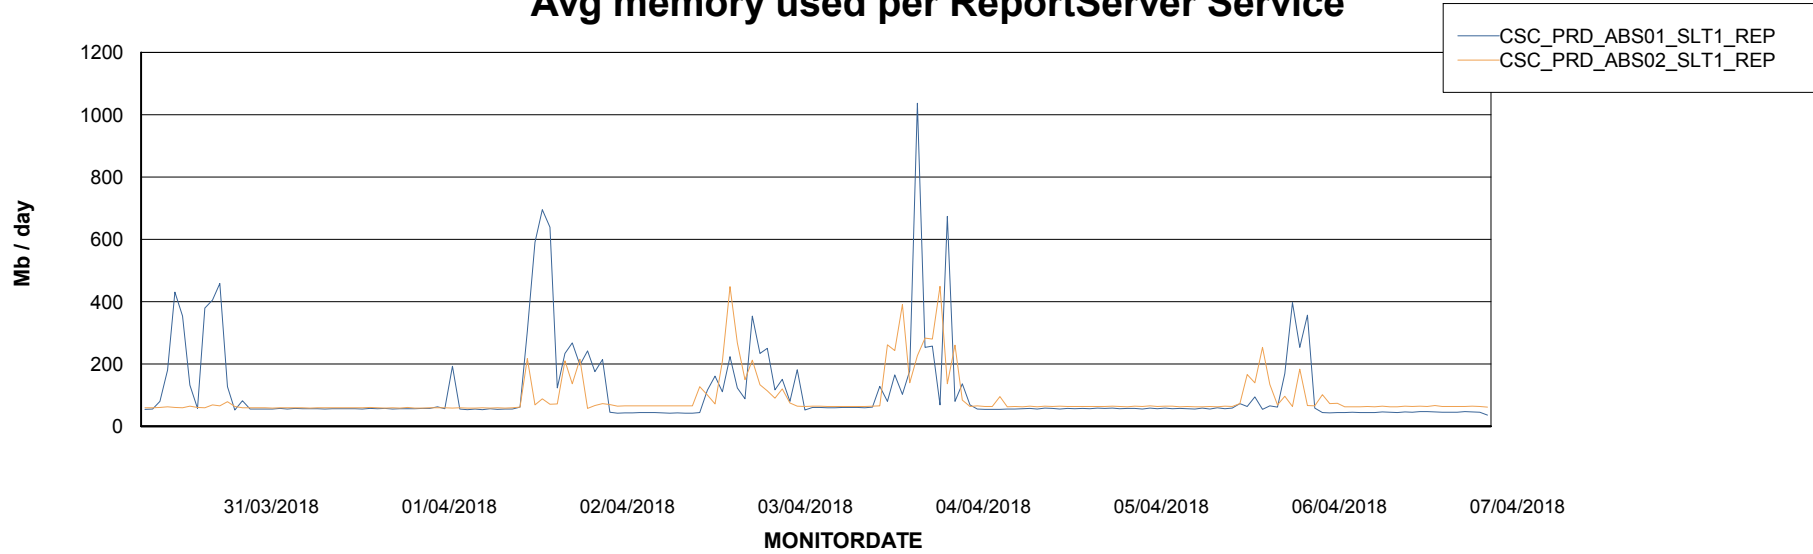

Avg memory used per ABS Server Service

Avg users per day per ABS server

Weekly SLA Customer Report

Customer CSC_Production
Database ID 50

ABSSolute Application ReportServer Services

Avg memory used per ReportServer Service