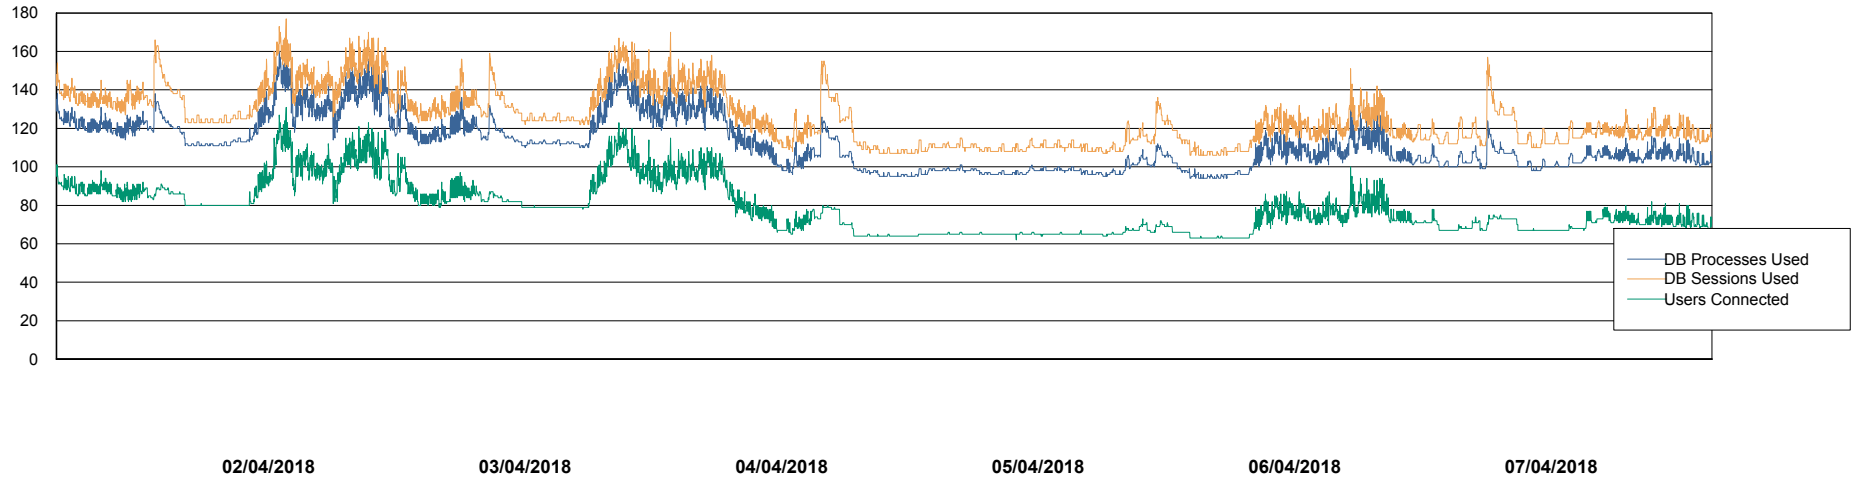

Database Performance CSCDB_Primary