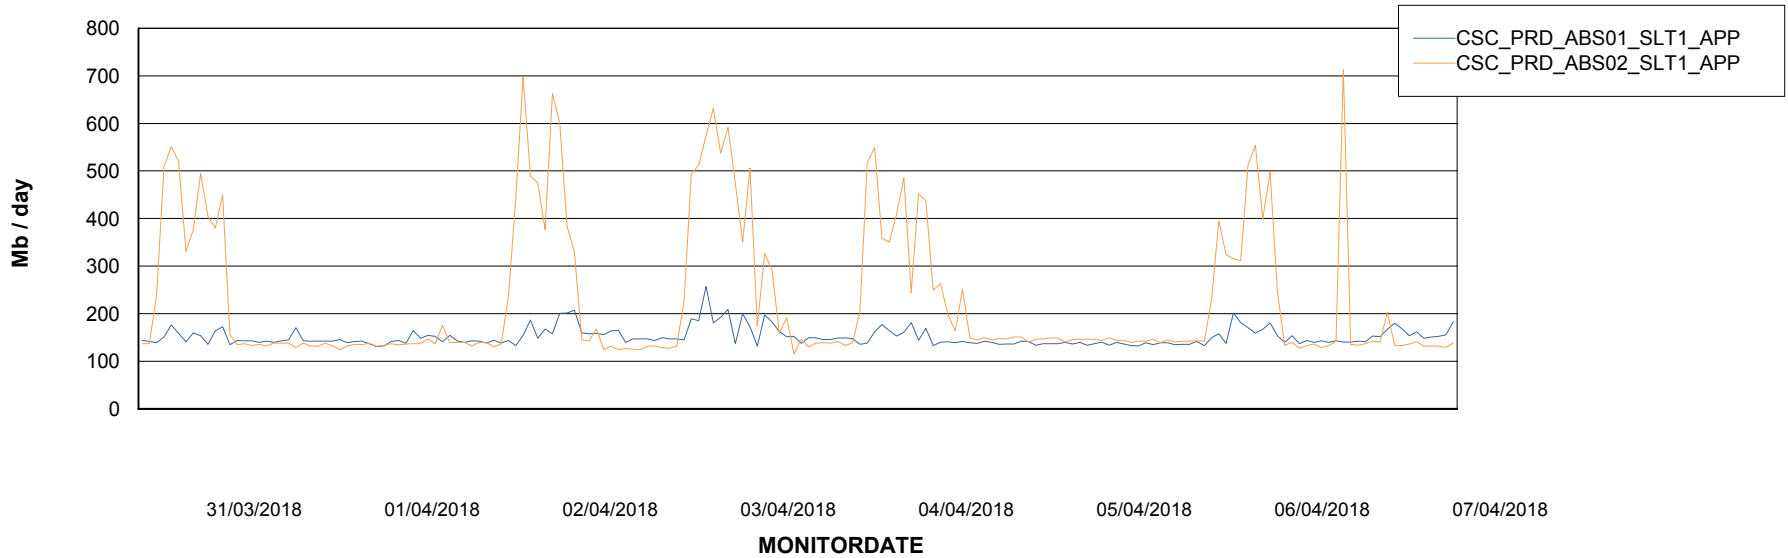

ABSSolute Application Server Services

Avg memory used per ABS Server Service