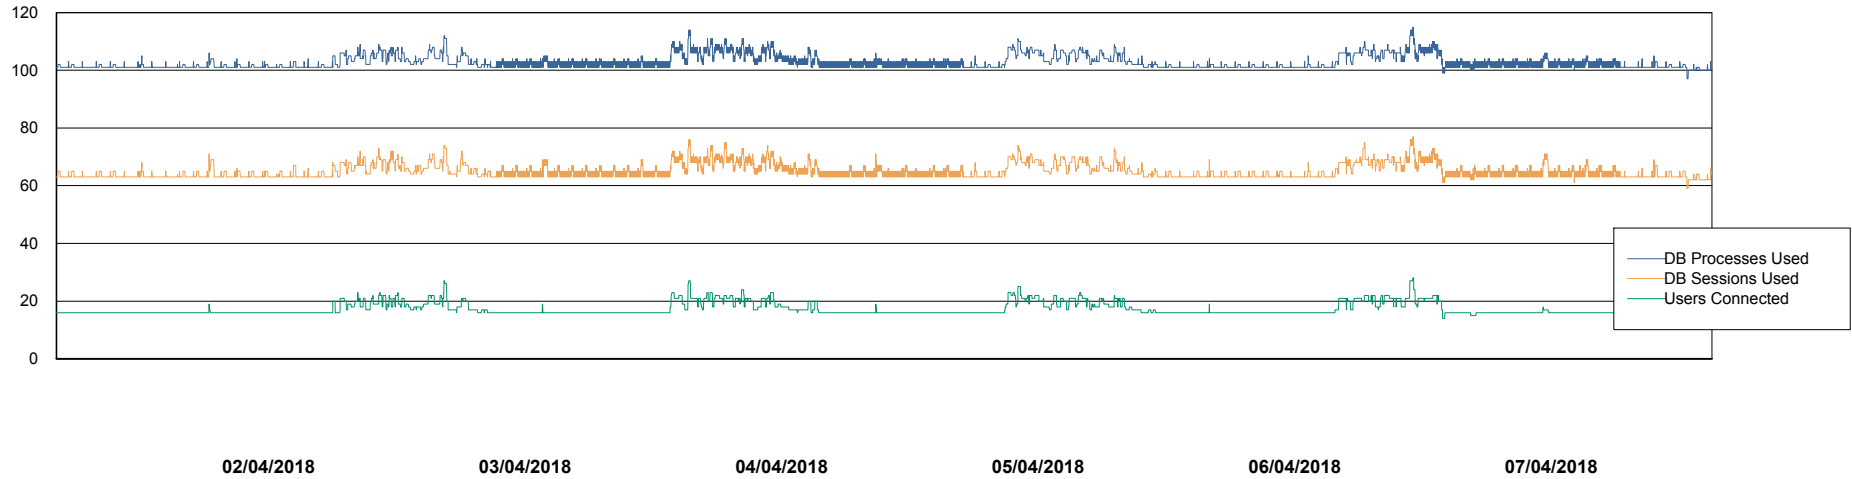

Harddisk Usage BOHABS02

| | Free disk space on c: (%) | Total disk space on c: (Gb) | Free disk space on d: (%) | Total disk space on d: (Gb) | Free disk space on e: (%) | Total disk space on e: (Gb) |
|------------|---------------------------|-----------------------------|---------------------------|-----------------------------|---------------------------|-----------------------------|
| 07/04/2018 | 50 | 100 | 33 | 300 | 59 | 80 |
| 06/04/2018 | 49 | 100 | 34 | 300 | 32 | 80 |
| 05/04/2018 | 47 | 100 | 34 | 300 | 11 | 80 |
| 04/04/2018 | 47 | 100 | 34 | 300 | 12 | 80 |
| 03/04/2018 | 47 | 100 | 34 | 300 | 13 | 80 |
| 02/04/2018 | 47 | 100 | 33 | 300 | 14 | 80 |
| 01/04/2018 | 47 | 100 | 34 | 300 | 15 | 80 |

Weekly SLA Customer Report

Customer BOH_Production
Database ID 55

Database Performance BOHABS01_DB_Primary

Weekly SLA Customer Report

Customer BOH_Production
Database ID 55

Database Performance BOHABS02_DB_Standby