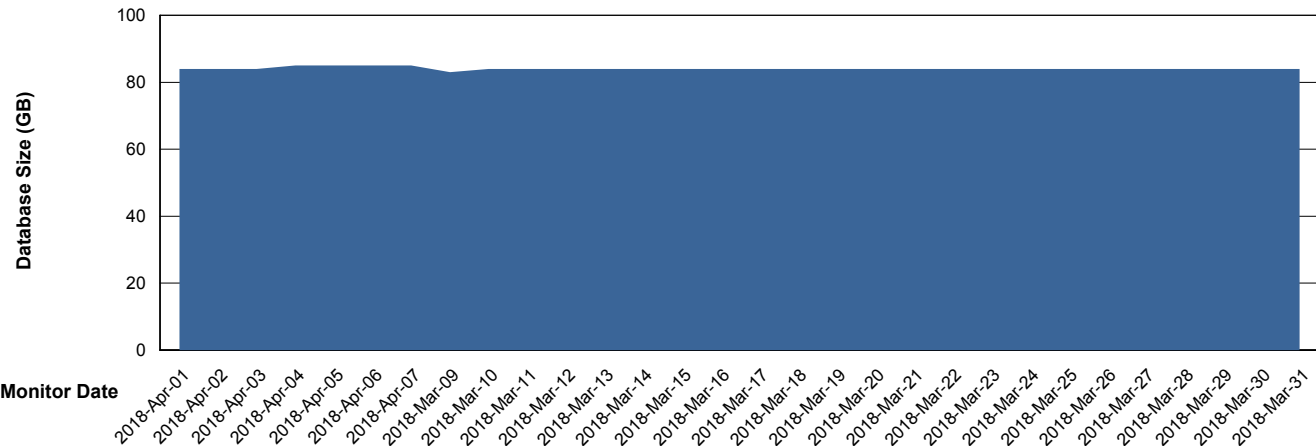

Database growth over last month

Database Tablespace BOHABS01_DB_Primary

Date	Tablespace Name	Filesize (Gb)	Usedsize (Gb)	Percentage free
07/04/2018	ABSDATA	59	46	22
	INDX	44	36	18
06/04/2018	ABSDATA	59	46	22
	INDX	44	36	18
05/04/2018	ABSDATA	59	46	22
	INDX	44	36	18
04/04/2018	ABSDATA	59	46	22
	INDX	44	36	18
03/04/2018	ABSDATA	59	46	22
	INDX	44	36	18
02/04/2018	ABSDATA	59	46	22
	INDX	44	36	18
01/04/2018	ABSDATA	59	46	22
	INDX	44	36	18