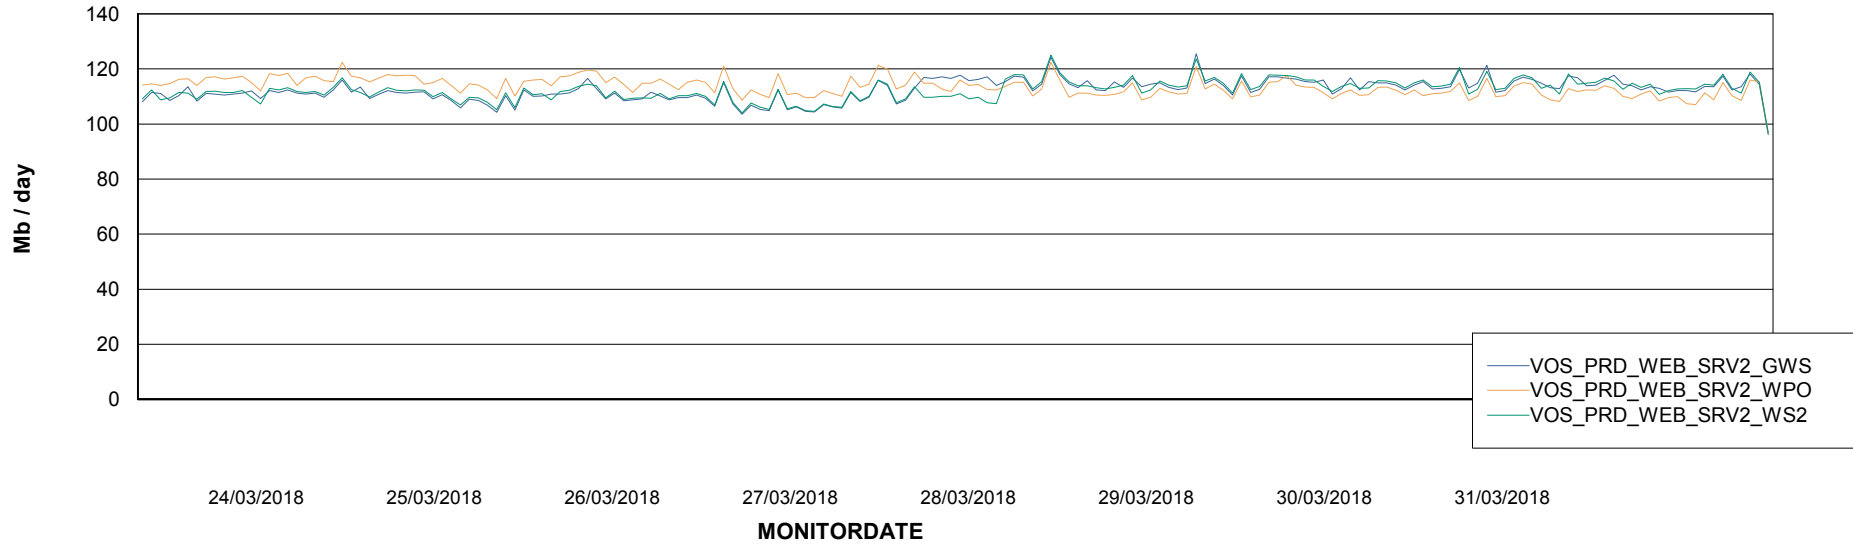

ABSSolute Web Component Services

Avg memory used per ABS Web component