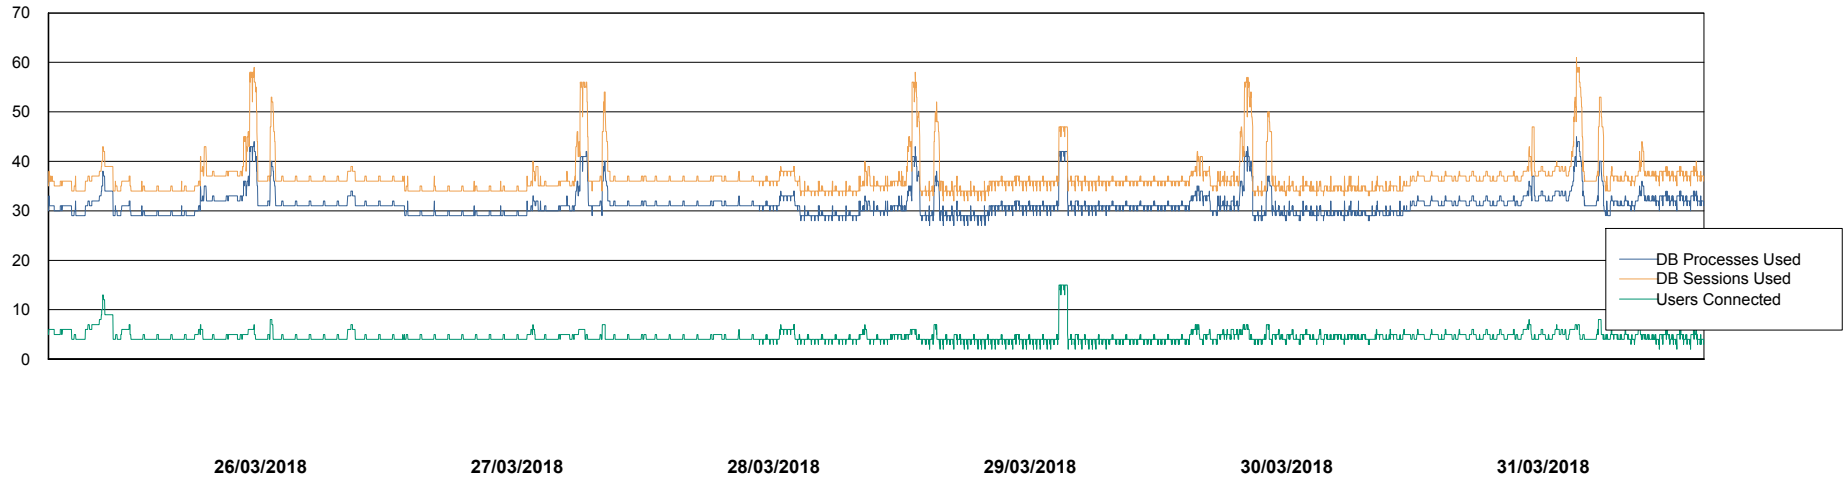

Database Performance VOSBIDB_Production