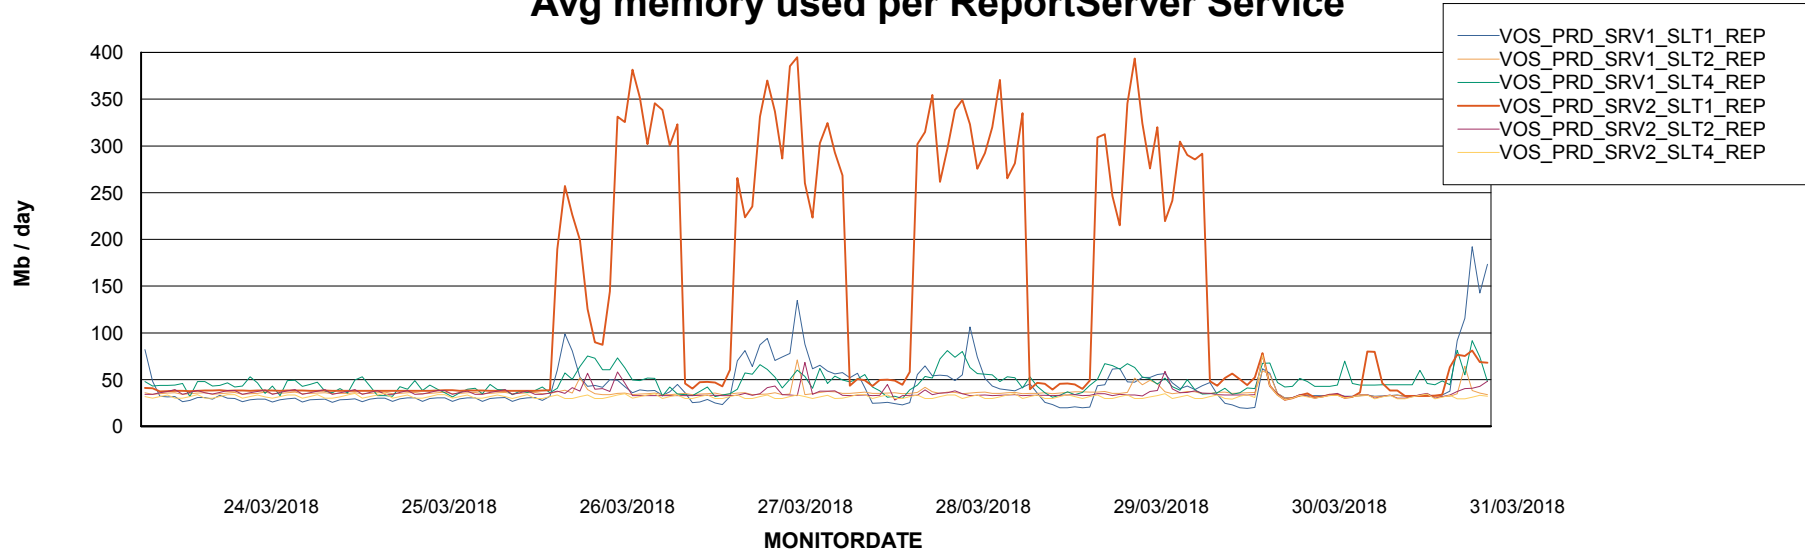

ABSSolute Application ReportServer Services

Avg memory used per ReportServer Service