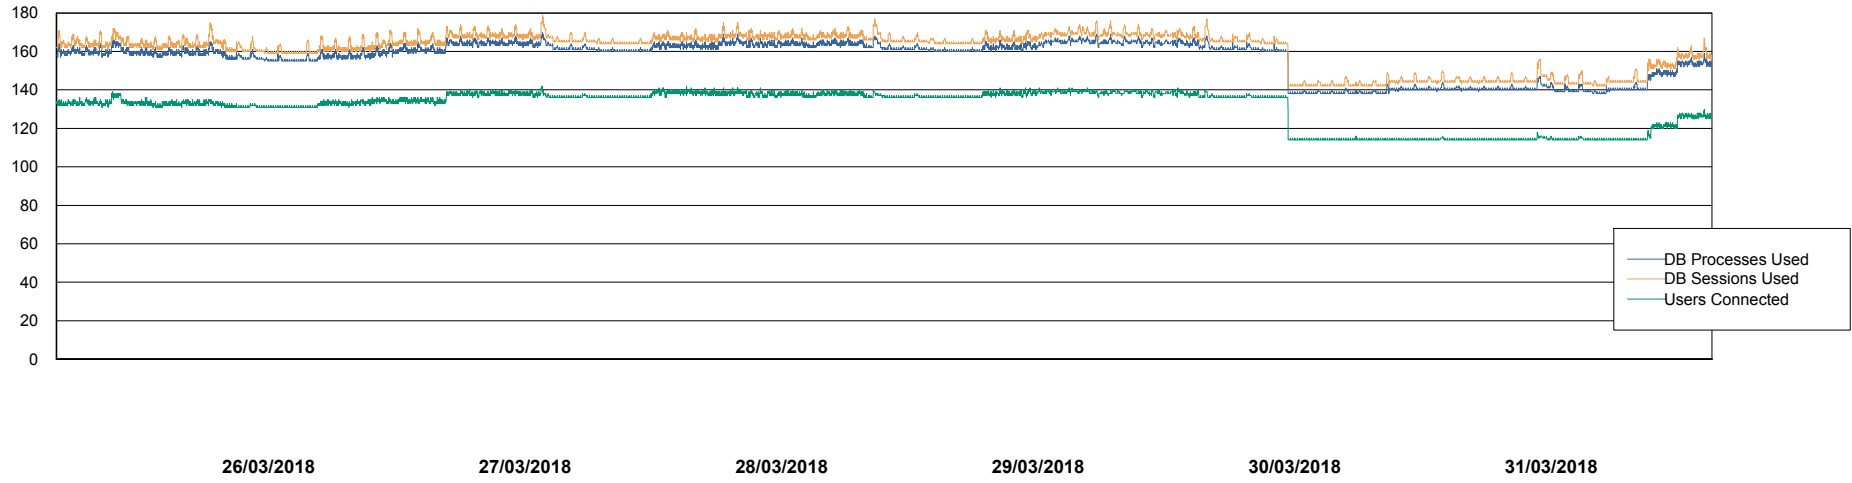

Database Performance VOSDB_Production