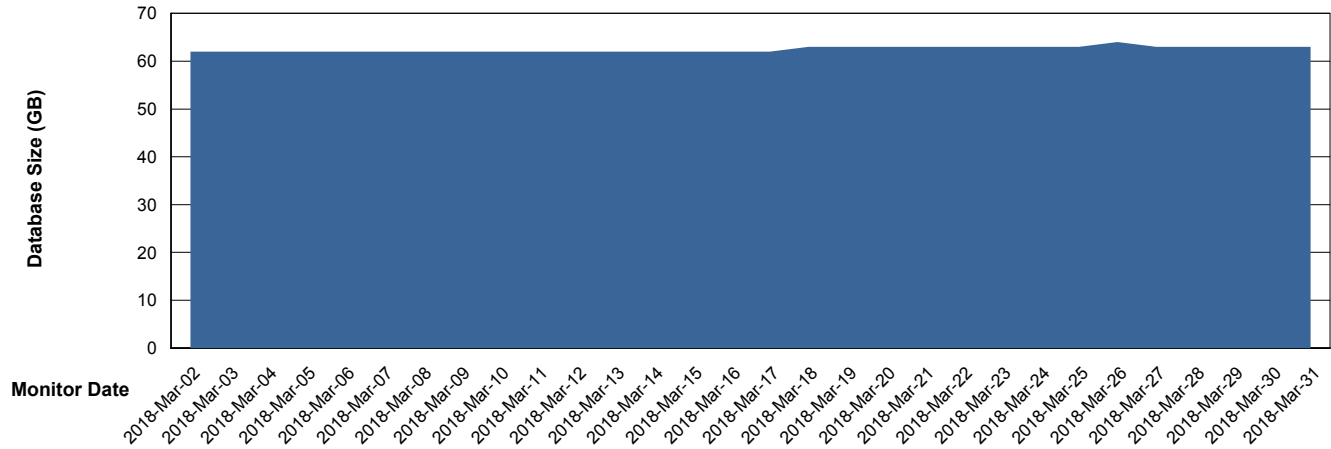

DATABASE SIZE VOSBIDB_Production

Database growth over last month