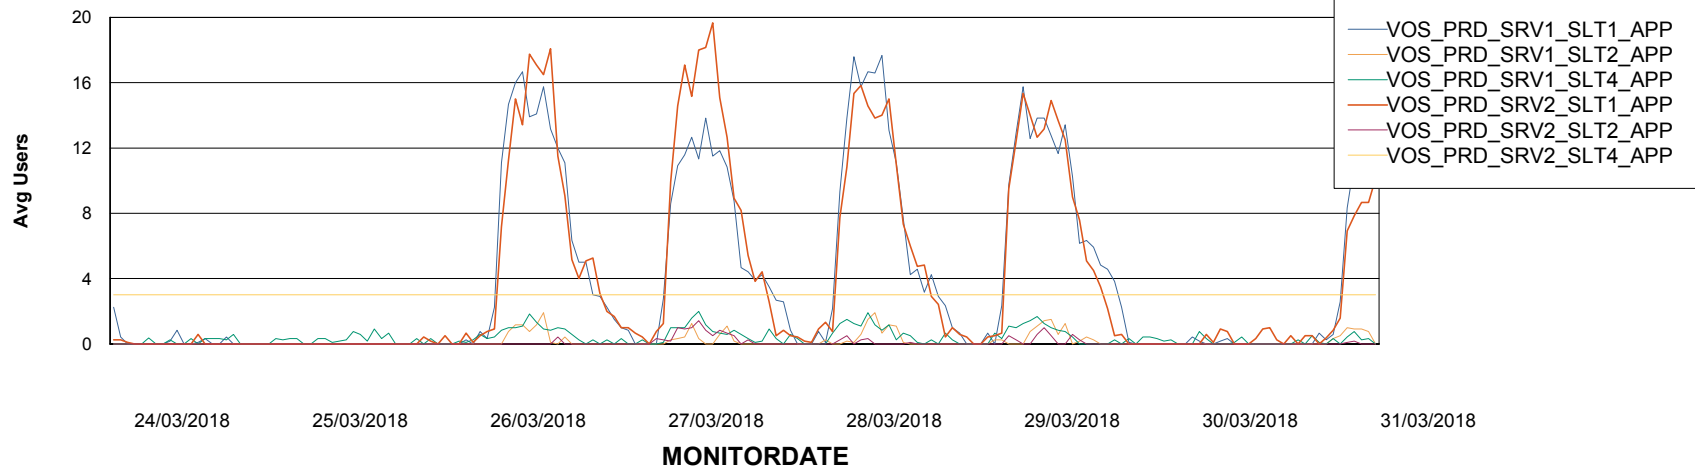

Avg users per day per ABS server