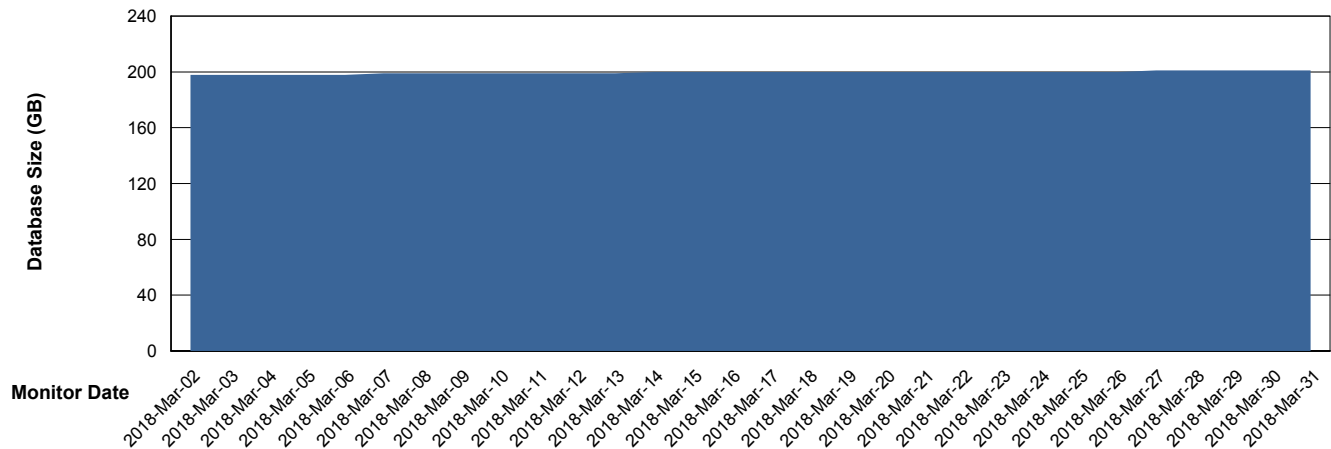

# Weekly SLA Customer Report

Customer VOS\_Production  
 Database ID 68

DATABASE SIZE VOSBIDB\_Production

Database growth over last month

DATABASE SIZE VOSDB\_Production

Database growth over last month