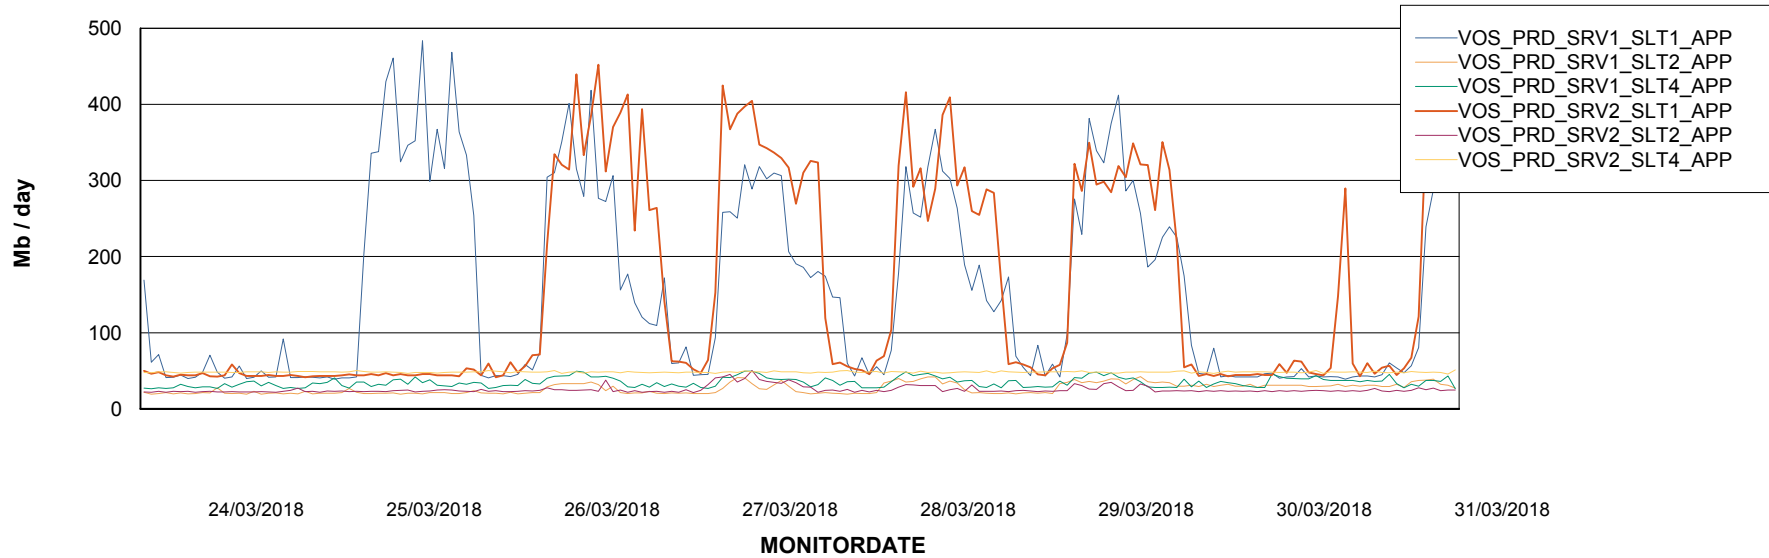

ABSSolute Application Server Services

Avg memory used per ABS Server Service