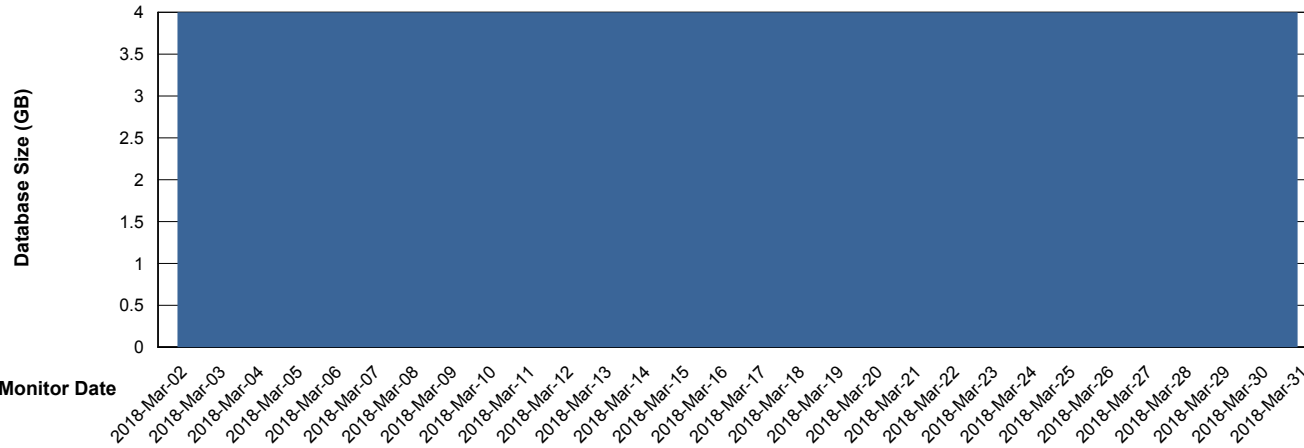

Weekly SLA Customer Report

Customer STX_Production
Database ID 71

Database Performance STXDB_Production

Weekly SLA Customer Report

Customer STX_Production
 Database ID 71

DATABASE SIZE STXDB_Production

Database growth over last month

Database Tablespace STXDB_Production

Date	Tablespace Name	Filesize (Gb)	Usedsize (Gb)	Percentage free
31/03/2018	ABSDATA	4	3	25
	INDX	1	0	100
30/03/2018	ABSDATA	4	3	25
	INDX	1	0	100
29/03/2018	ABSDATA	4	3	25
	INDX	1	0	100
28/03/2018	ABSDATA	4	3	25
	INDX	1	0	100
27/03/2018	ABSDATA	4	3	25
	INDX	1	0	100
26/03/2018	ABSDATA	4	3	25
	INDX	1	0	100
25/03/2018	ABSDATA	4	3	25
	INDX	1	0	100