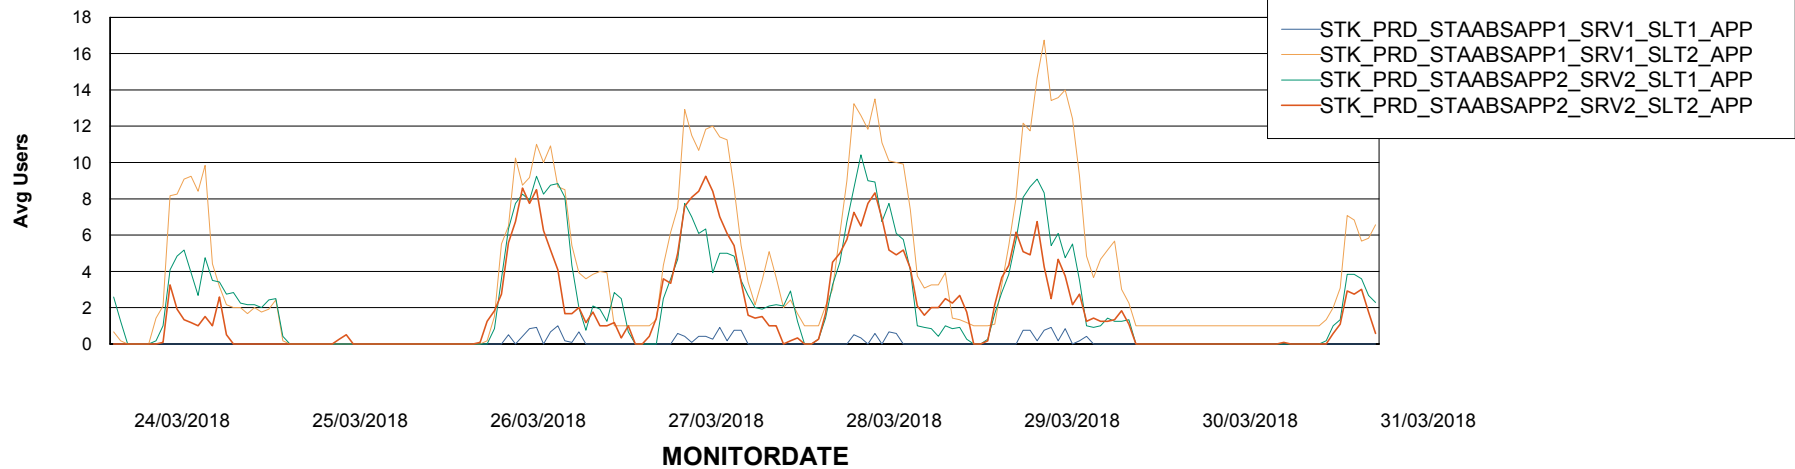

Weekly SLA Customer Report

Customer STK_Production
Database ID 82

ABSSolute Application Server Services

Avg memory used per ABS Server Service

Avg users per day per ABS server

Weekly SLA Customer Report

Customer STK_Production
Database ID 82