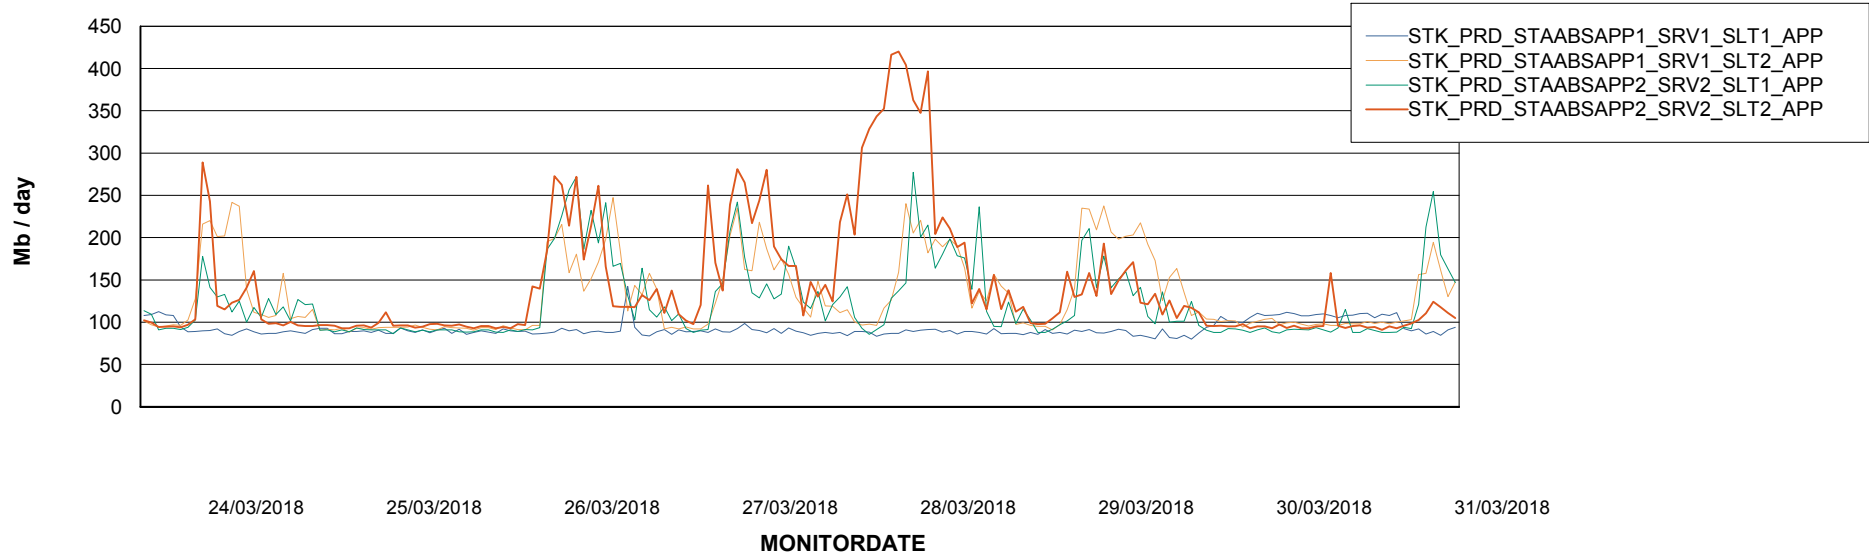

ABSSolute Application Server Services

Avg memory used per ABS Server Service