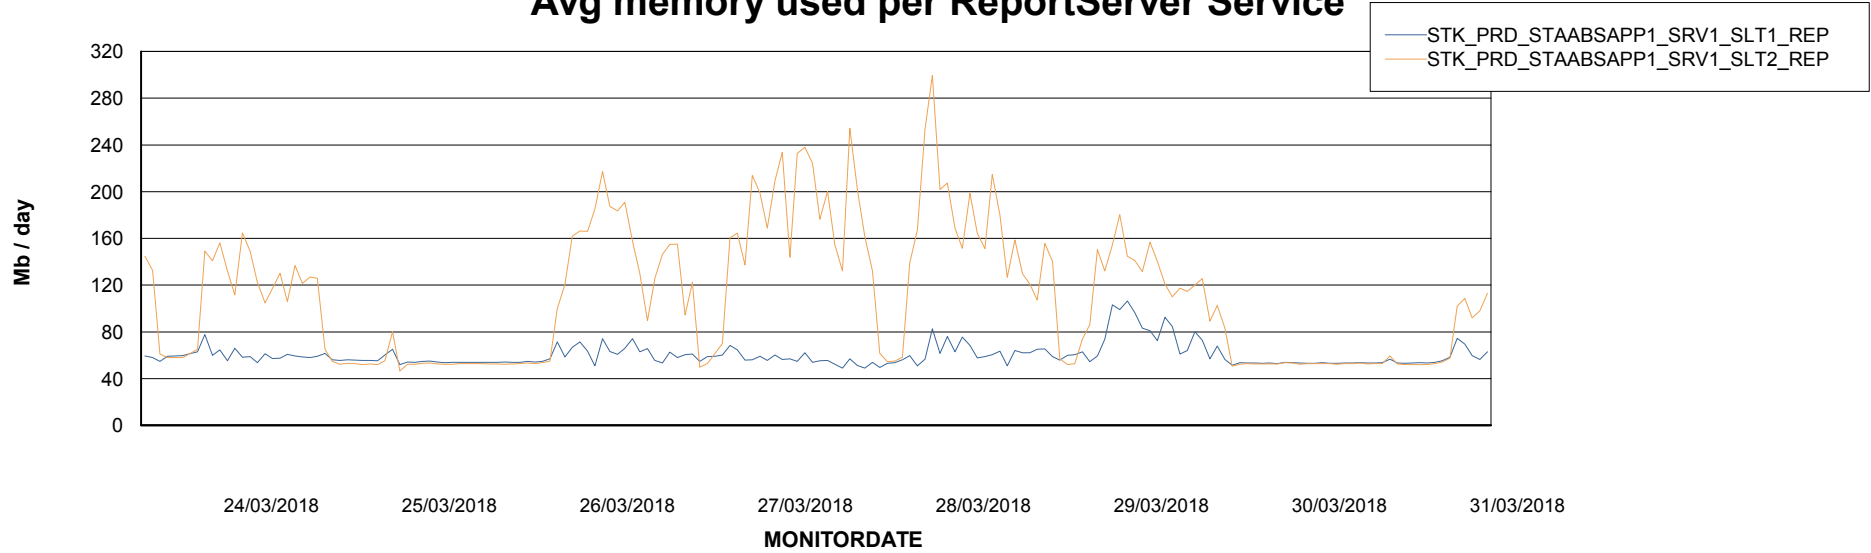

ABSSolute Application ReportServer Services

Avg memory used per ReportServer Service