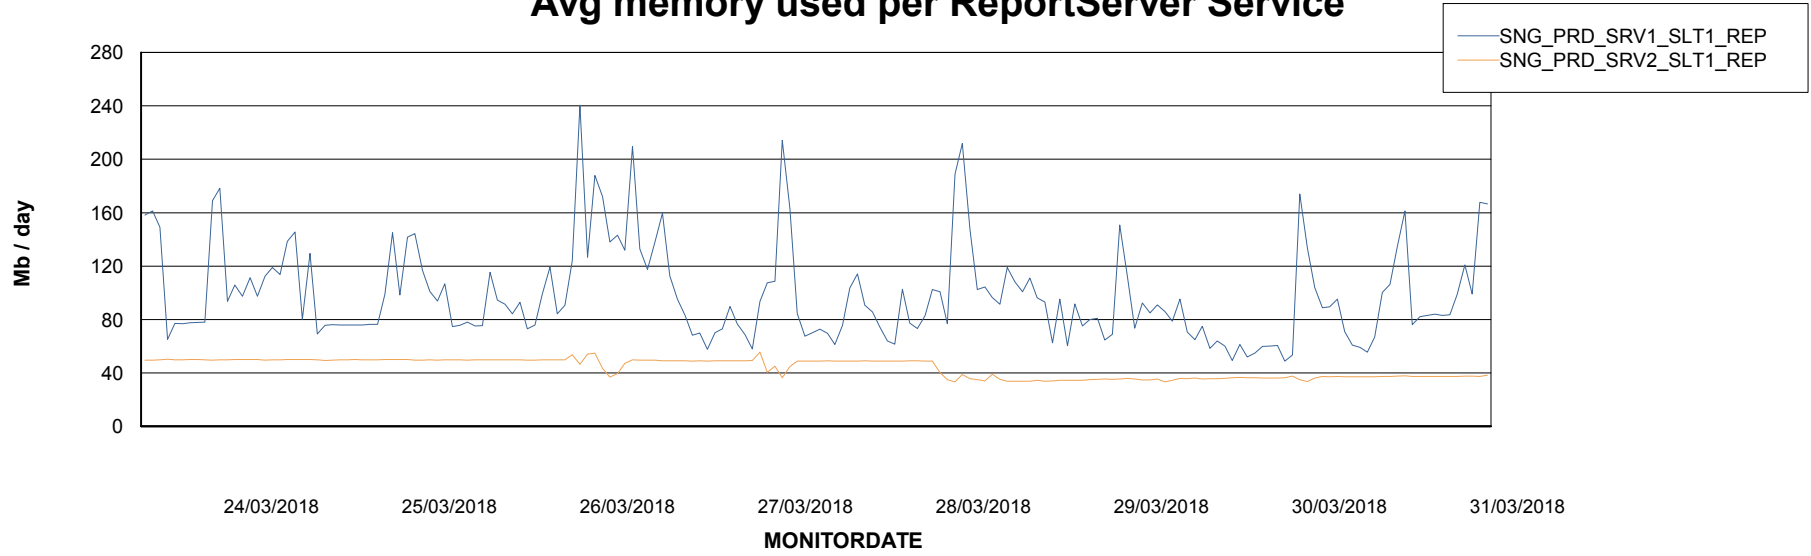

ABSolute Application ReportServer Services

Avg memory used per ReportServer Service