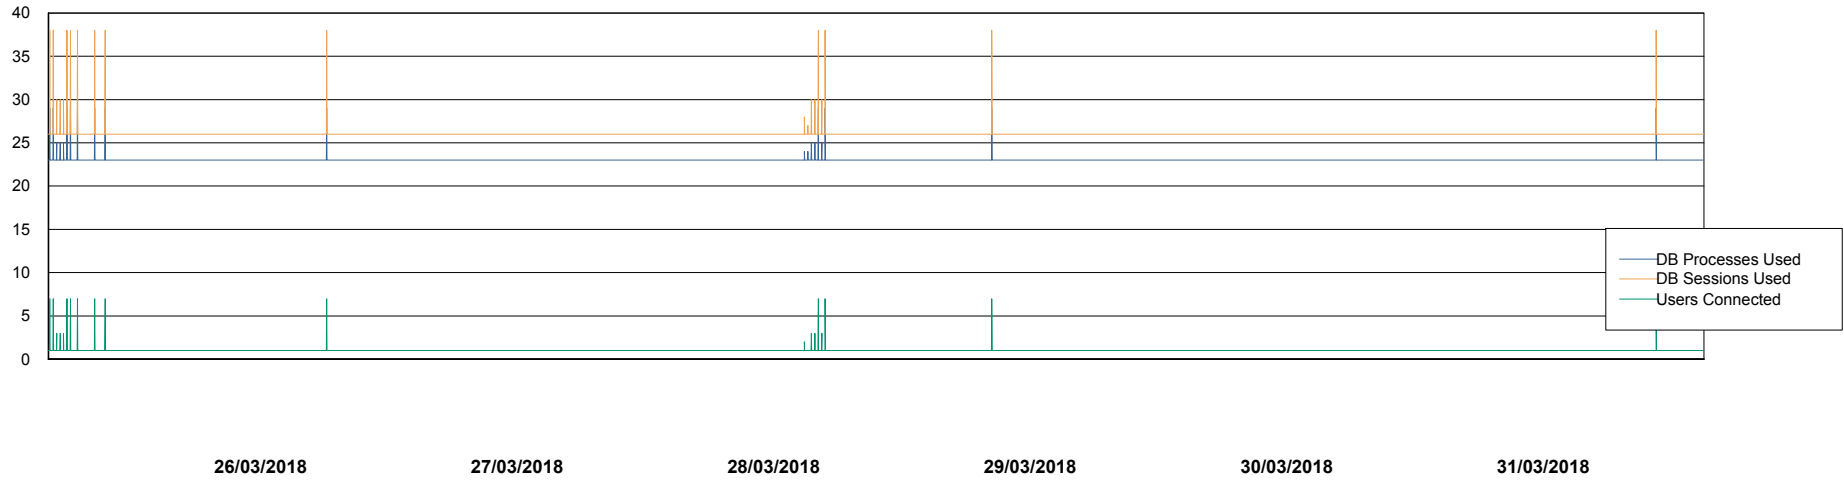

Weekly SLA Customer Report

Customer RSS Production
Database ID 52

Database Performance RSSDB_Production

Weekly SLA Customer Report

Customer RSS Production
Database ID 52

Database Performance RSSDB_Standby

Weekly SLA Customer Report