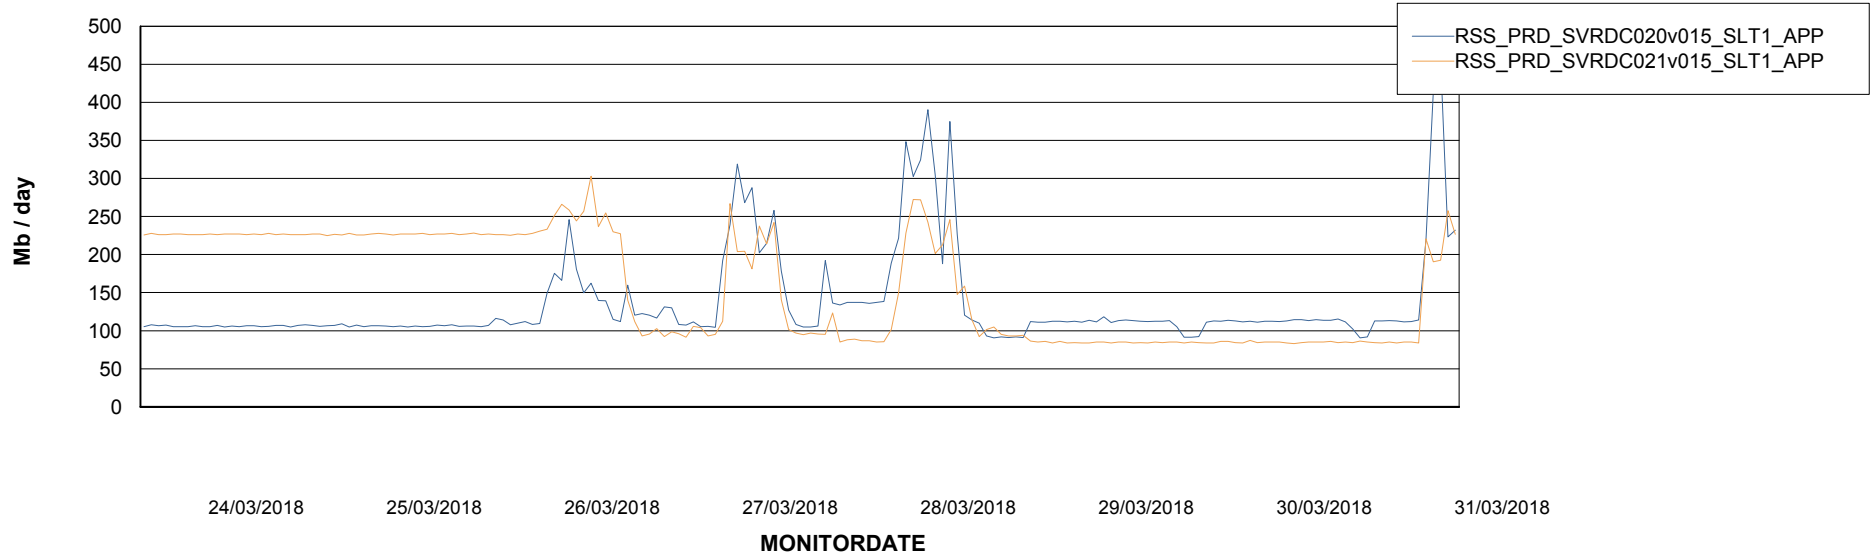

ABSSolute Application Server Services

Avg memory used per ABS Server Service