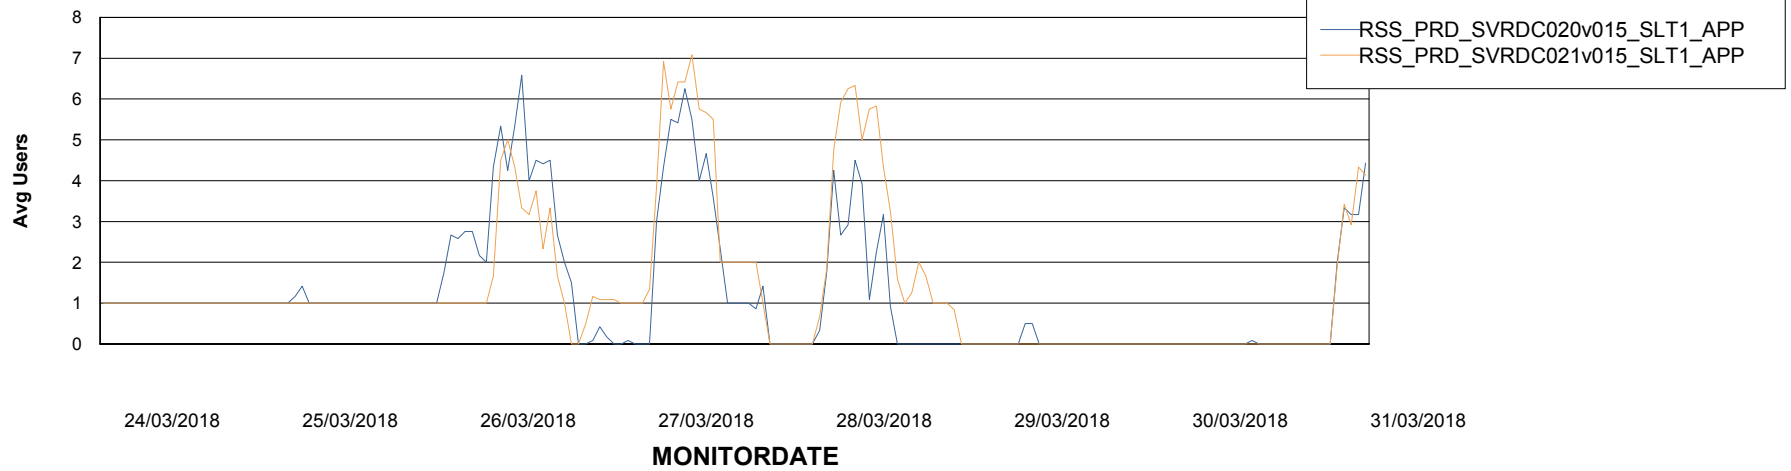

Avg users per day per ABS server