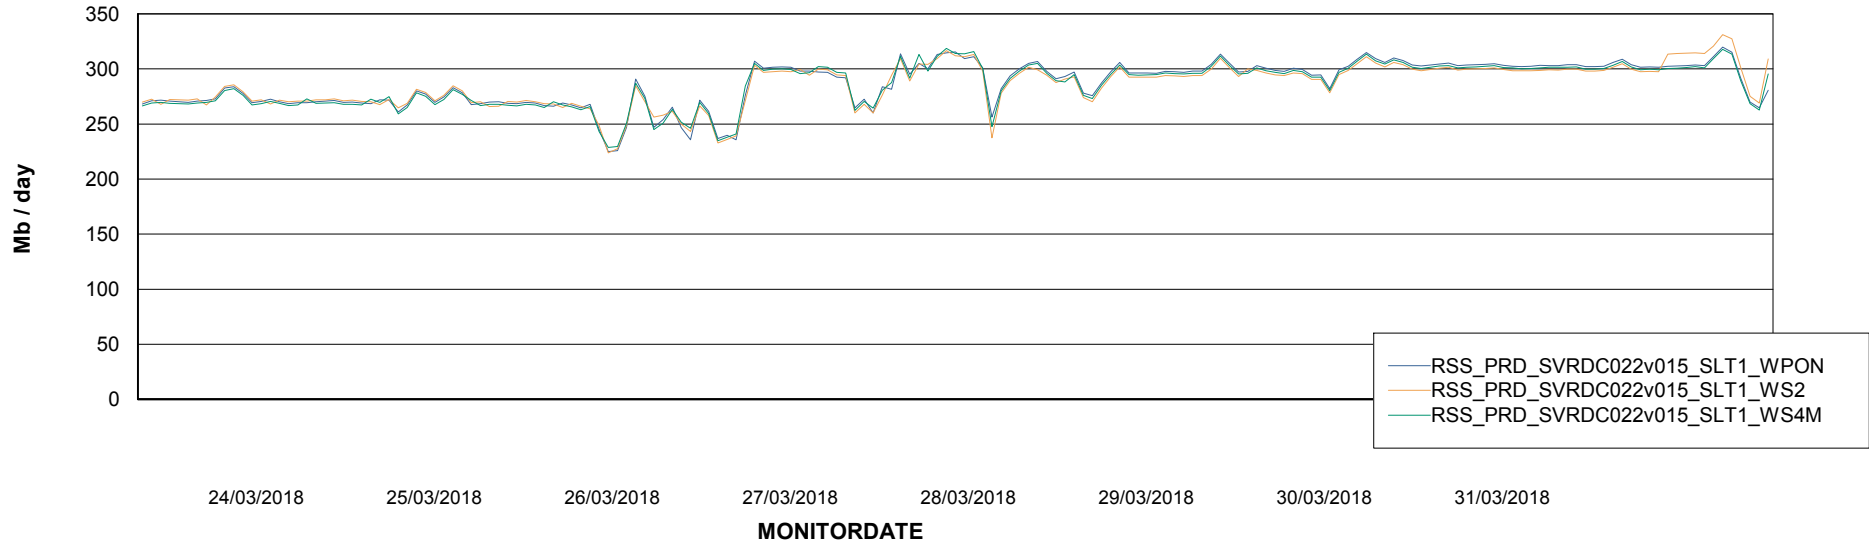

ABSSolute Web Component Services

Avg memory used per ABS Web component