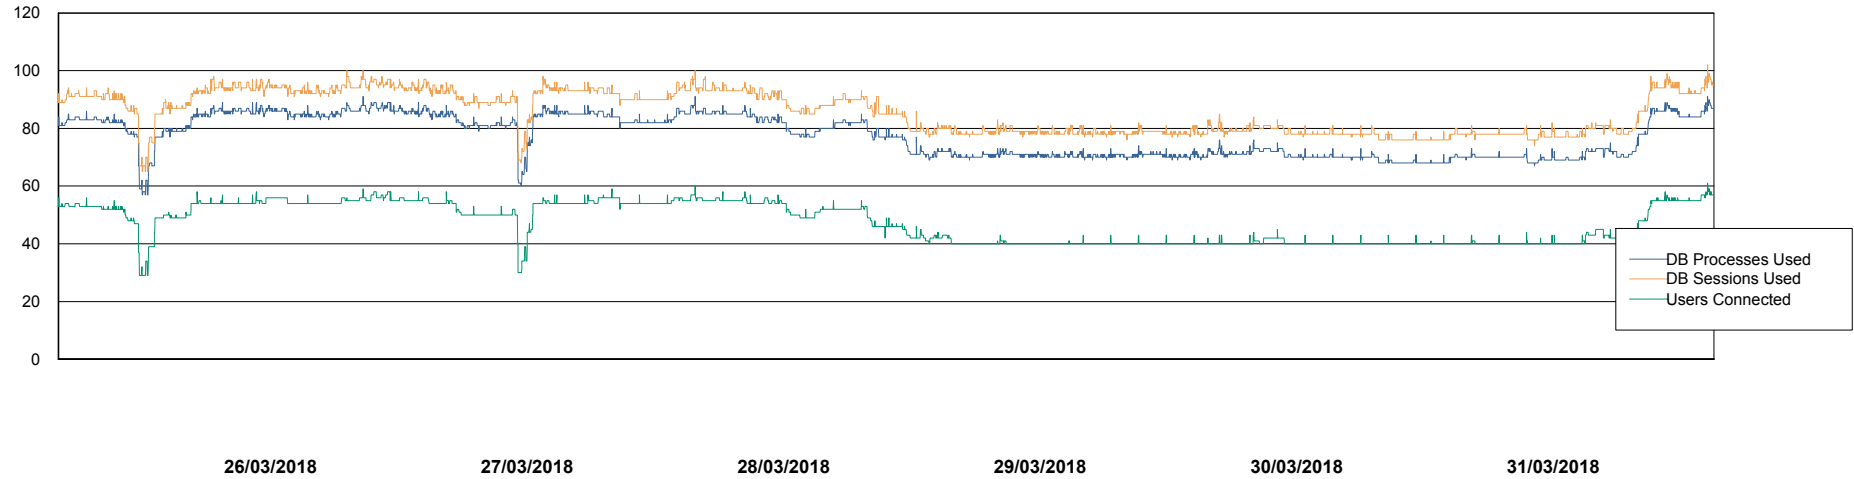

Weekly SLA Customer Report

Customer RSS Production
Database ID 52

Harddisk Usage RSS_PRD_SVRDC191v016

| | Free disk space on c: (%) | Total disk space on c: (Gb) | Free disk space on d: (%) | Total disk space on d: (Gb) |
|------------|---------------------------|-----------------------------|---------------------------|-----------------------------|
| 31/03/2018 | 19 | 60 | 58 | 200 |
| 30/03/2018 | 19 | 60 | 58 | 200 |
| 29/03/2018 | 19 | 60 | 58 | 200 |
| 28/03/2018 | 19 | 60 | 58 | 200 |
| 27/03/2018 | 19 | 60 | 58 | 200 |
| 26/03/2018 | 19 | 60 | 58 | 200 |
| 25/03/2018 | 19 | 60 | 58 | 200 |

Weekly SLA Customer Report

Customer RSS Production
Database ID 52

Database Performance RSSDB_Production

Weekly SLA Customer Report

Customer RSS Production
Database ID 52

Database Performance RSSDB_Standby

Weekly SLA Customer Report