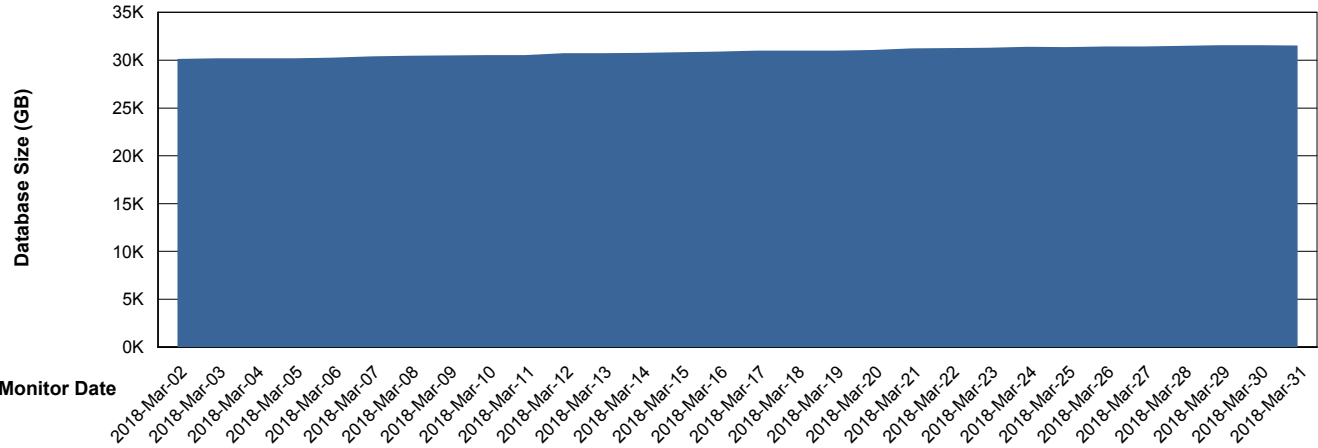

DATABASE SIZE RSSDB_Production

Database growth over last month

Database Tablespace RSSDB_Production

Date	Tablespace Name	Filesize (Gb)	Usedsize (Gb)	Percentage free
31/03/2018	ABSDATA	17,500	13,650	22
	INDX	21,500	16,595	23
30/03/2018	ABSDATA	17,500	13,650	22
	INDX	21,500	16,595	23
29/03/2018	ABSDATA	17,500	13,650	22
	INDX	21,500	16,595	23
28/03/2018	ABSDATA	17,500	13,641	22
	INDX	21,500	16,595	23
27/03/2018	ABSDATA	17,500	13,639	22
	INDX	21,500	16,555	23
26/03/2018	ABSDATA	17,500	13,598	22
	INDX	21,500	16,521	23
25/03/2018	ABSDATA	17,500	13,597	22
	INDX	21,500	16,478	23