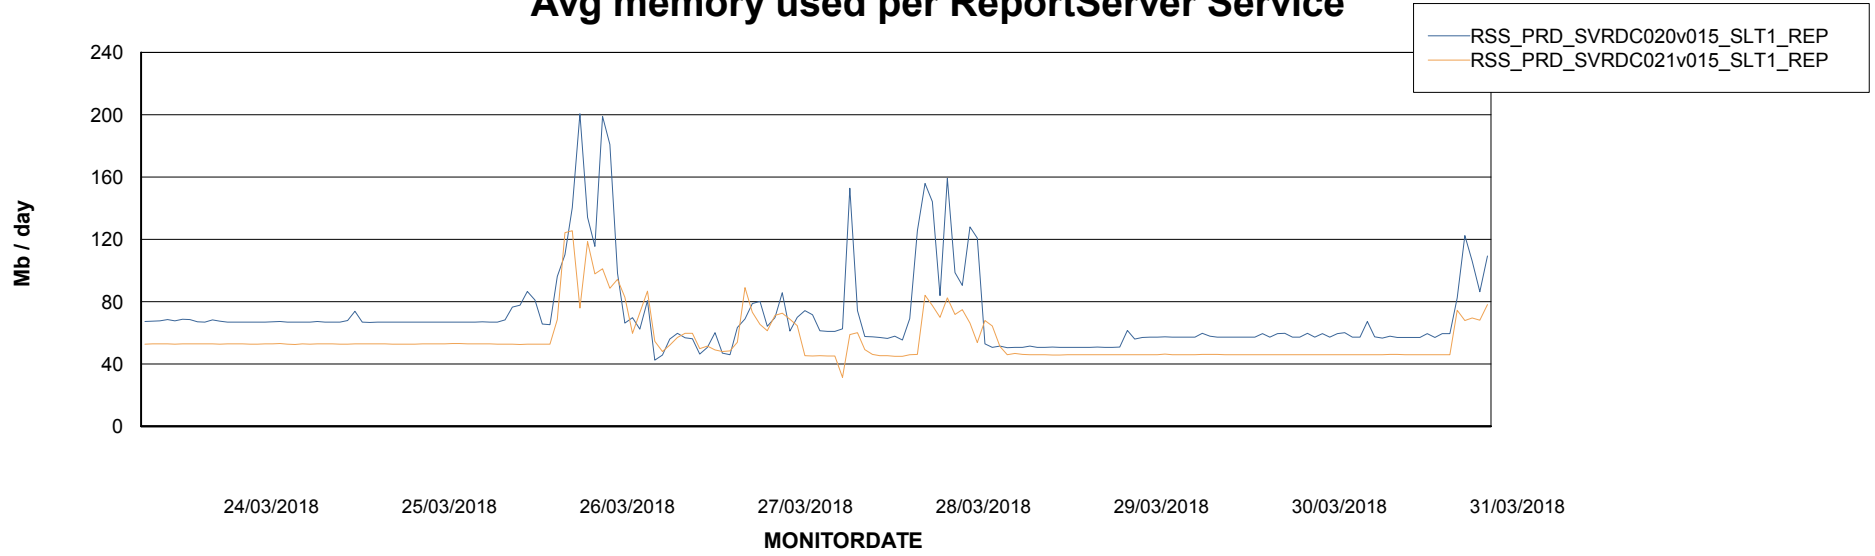

Avg memory used per ABS Server Service

Avg users per day per ABS server

Weekly SLA Customer Report

Customer RSS Production
Database ID 52

ABSSolute Application ReportServer Services

Avg memory used per ReportServer Service