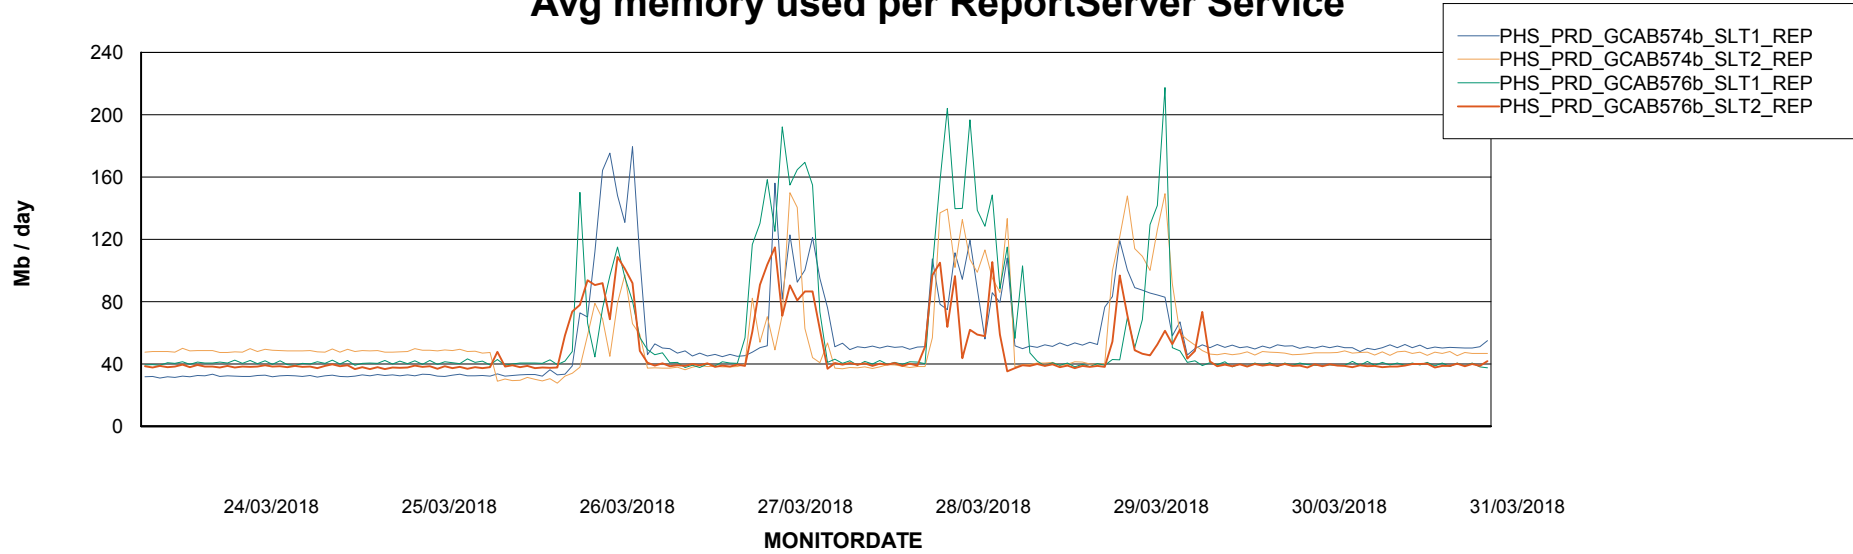

Avg memory used per ABS Server Service

Avg users per day per ABS server

Weekly SLA Customer Report

Customer PHS_Production
Database ID 47

ABSSolute Application ReportServer Services

Avg memory used per ReportServer Service