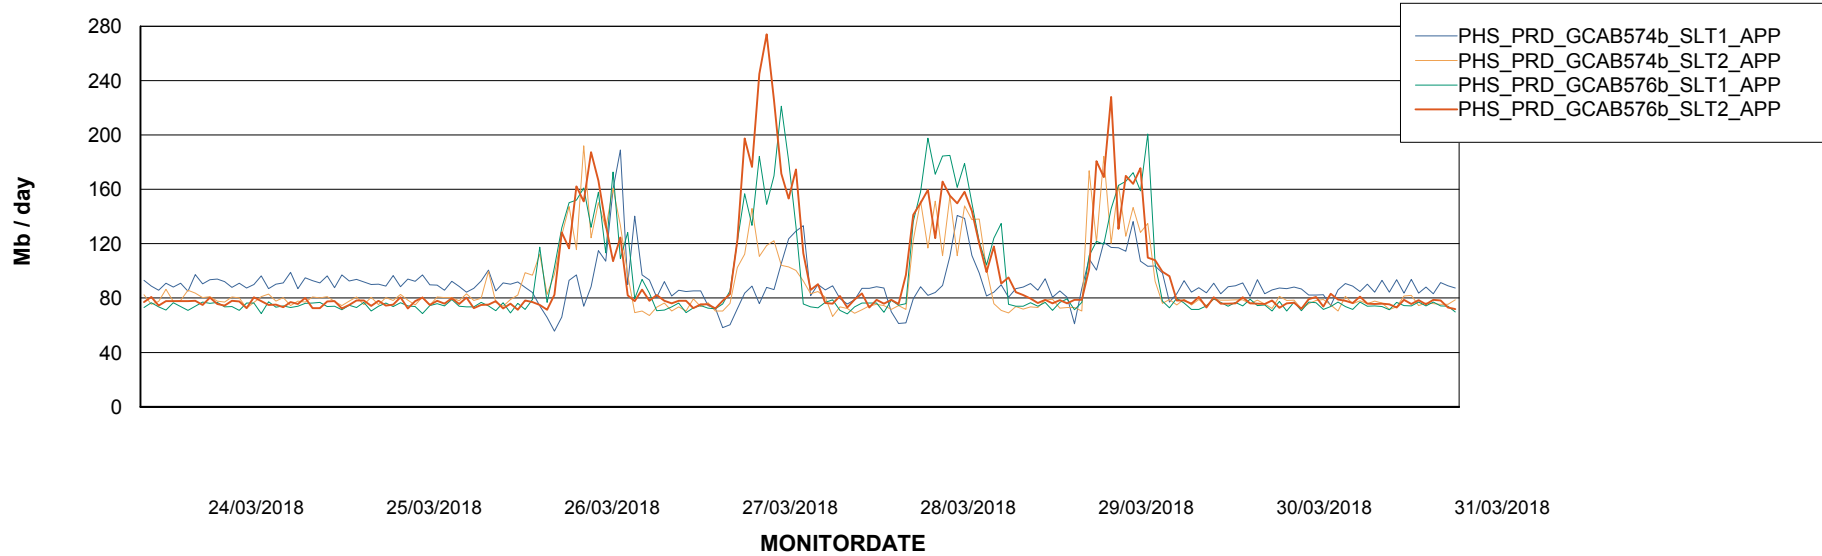

ABSSolute Application Server Services

Avg memory used per ABS Server Service