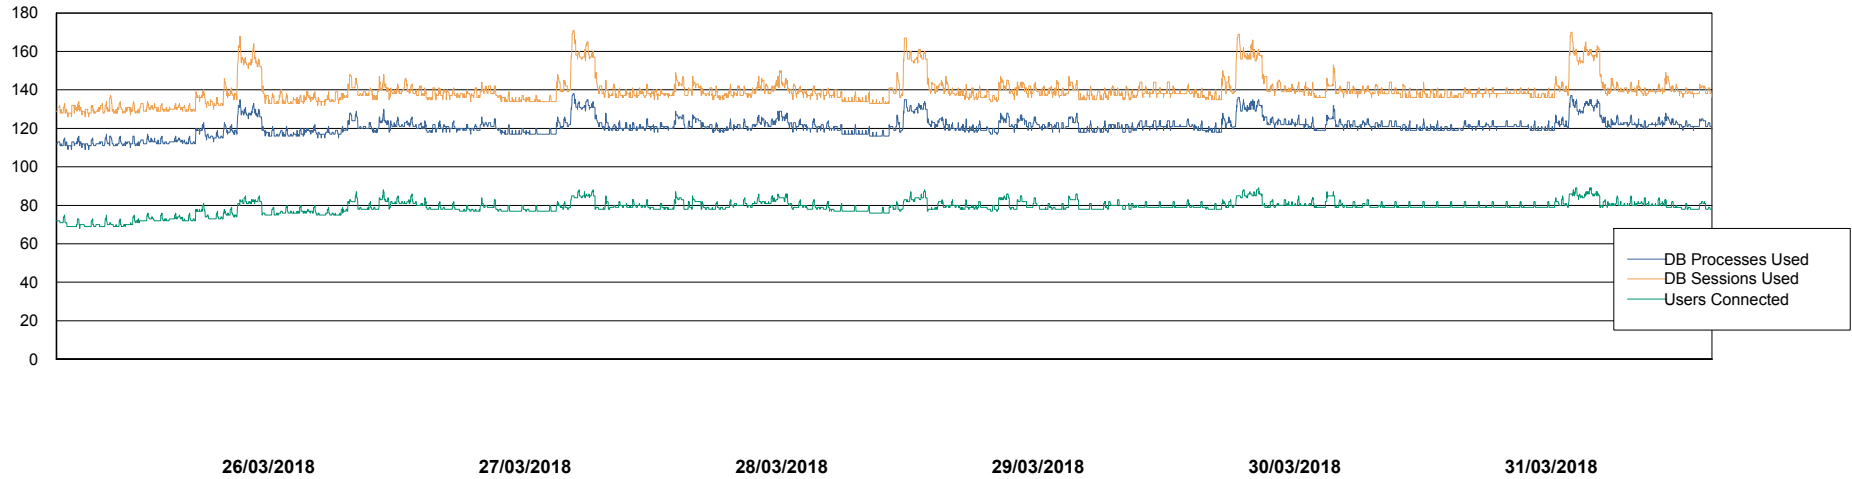

Database Performance LLGDB_Production