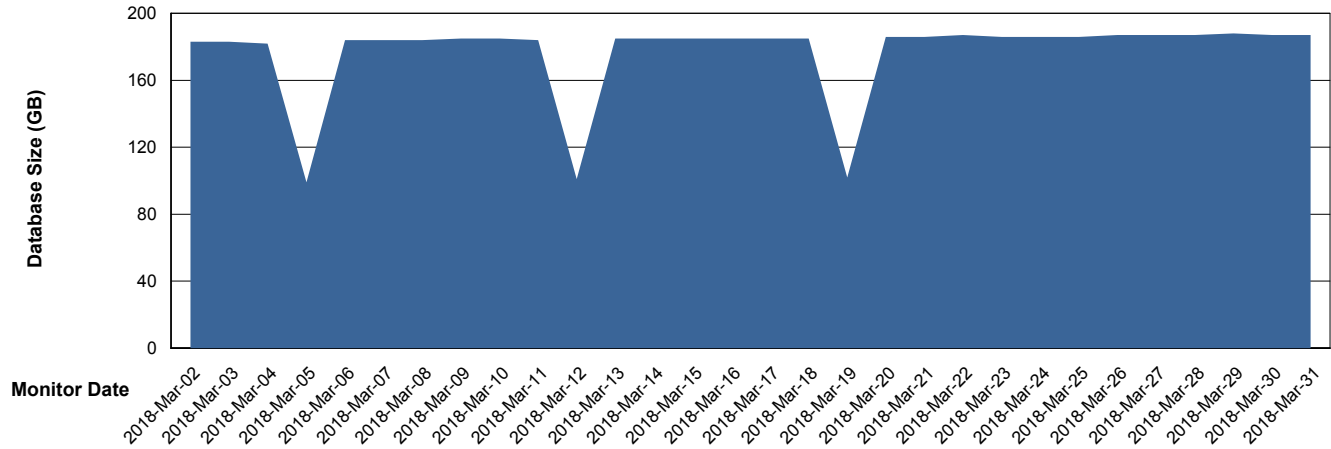

Customer LLG_Production
Database ID 53

Database Performance LLGDBBI_Production

Weekly SLA Customer Report

Customer LLG_Production
 Database ID 53

DATABASE SIZE LLGDB_Production

Database growth over last month