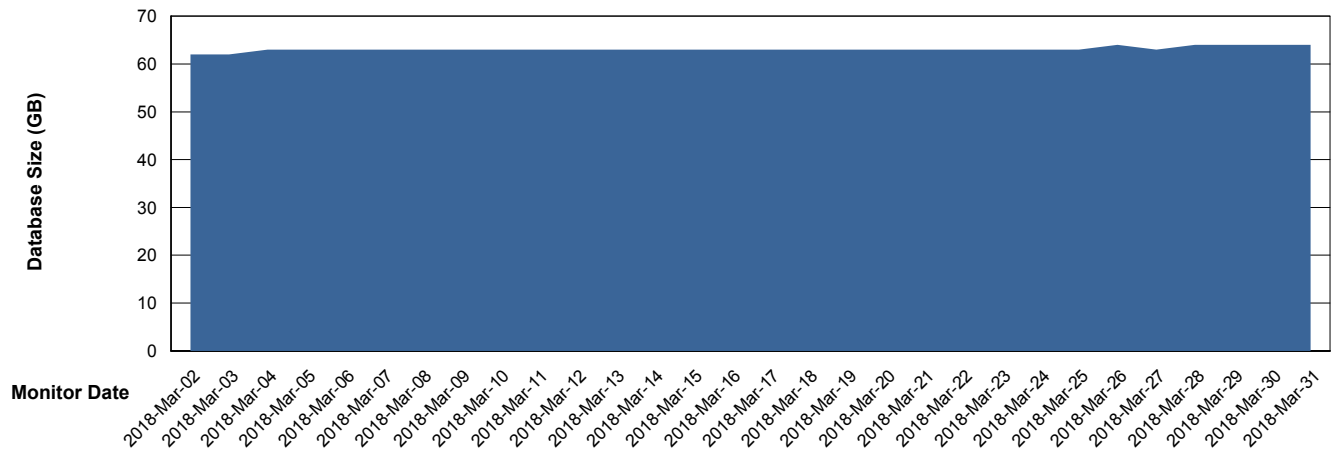

DATABASE SIZE LLGDBBI_Production

Database growth over last month