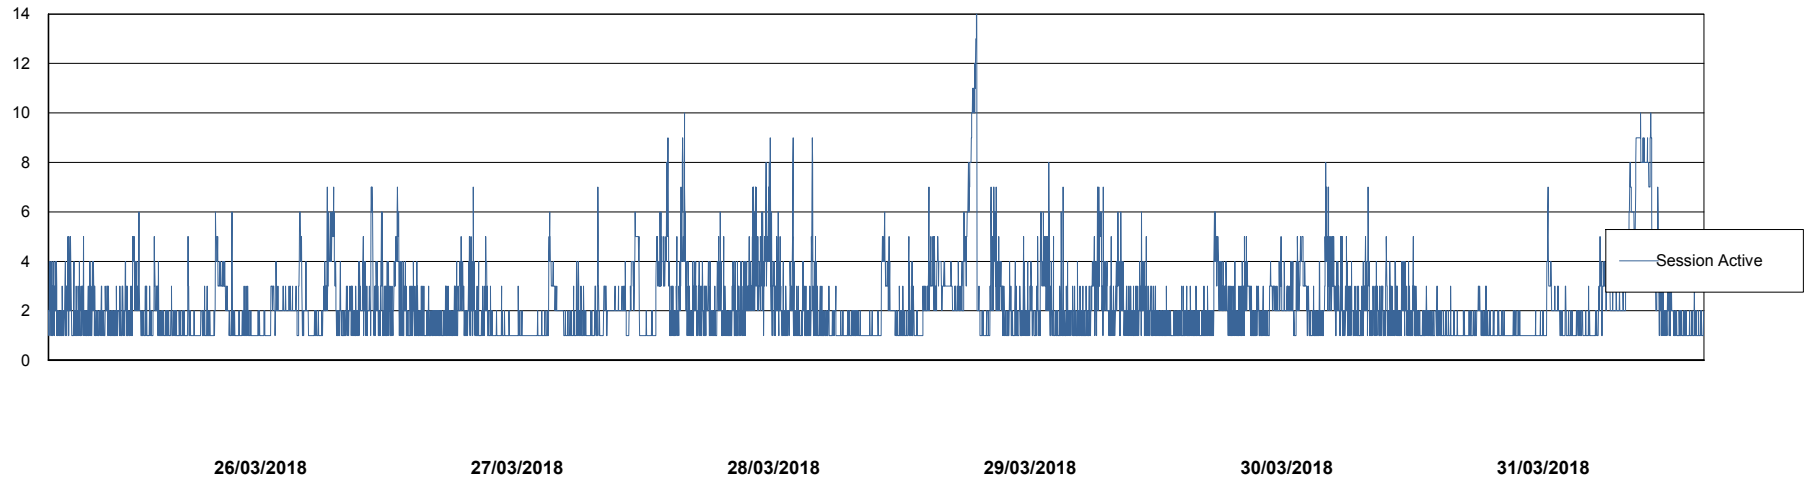

Database Performance LLGDB_Production