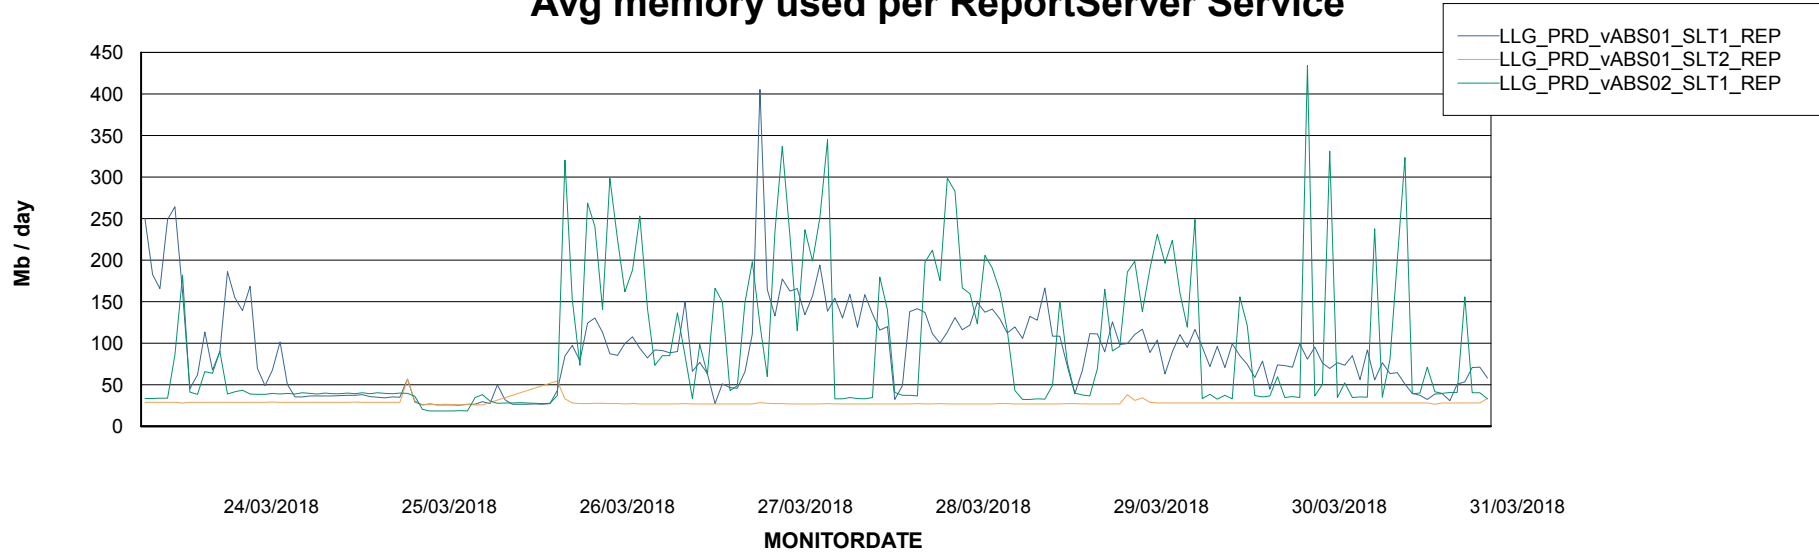

ABSSolute Application ReportServer Services

Avg memory used per ReportServer Service