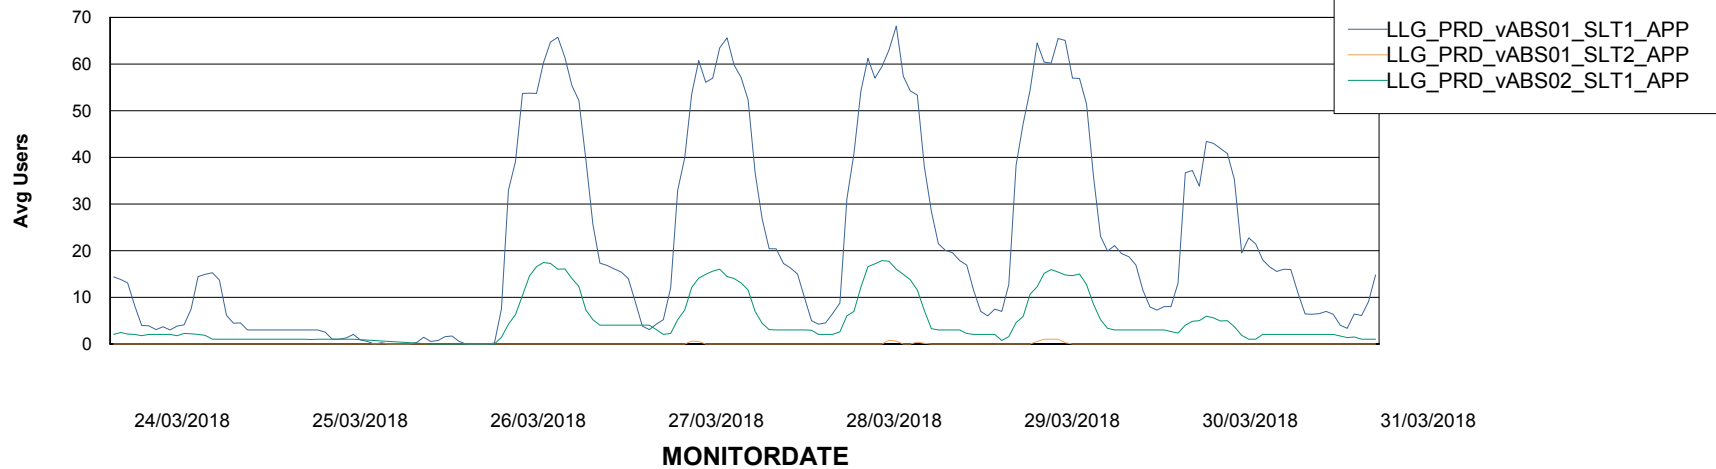

Weekly SLA Customer Report

Customer LLG_Production
Database ID 53

ABSSolute Application Server Services

Avg memory used per ABS Server Service

Avg users per day per ABS server

Weekly SLA Customer Report

Customer LLG_Production
Database ID 53