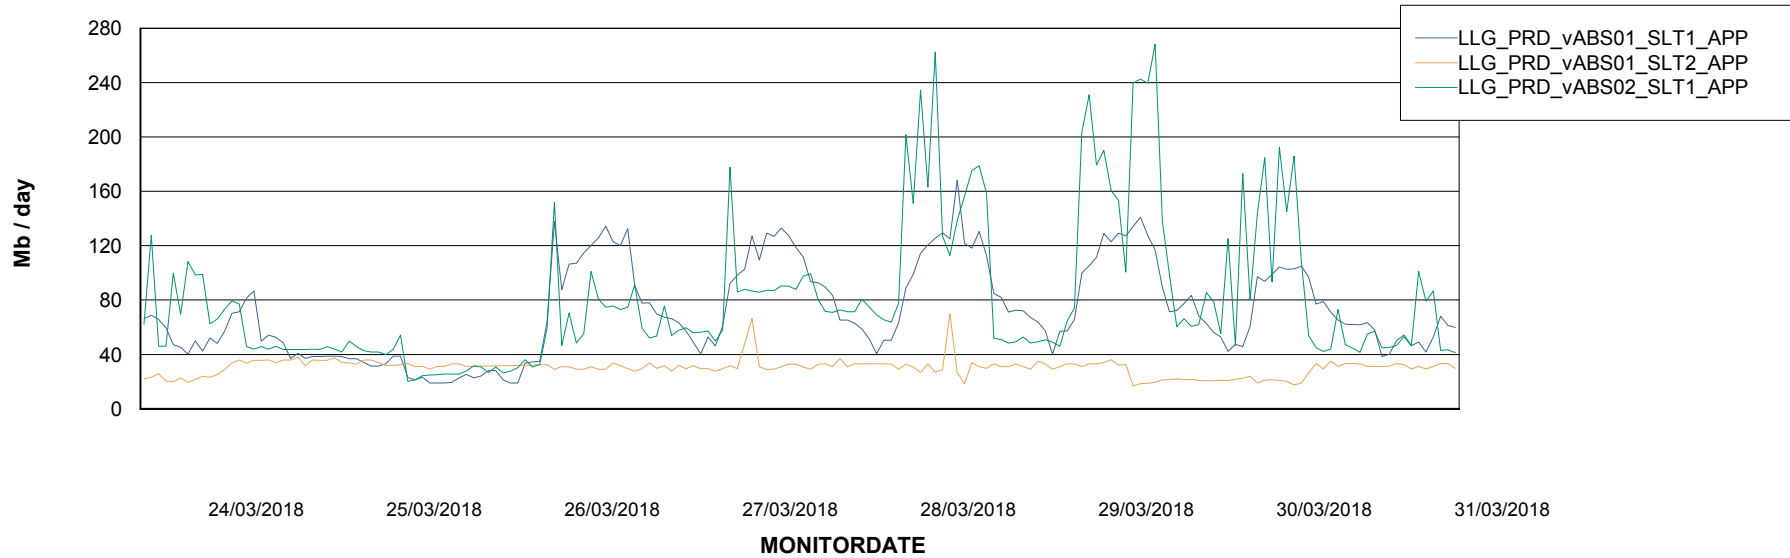

ABSSolute Application Server Services

Avg memory used per ABS Server Service