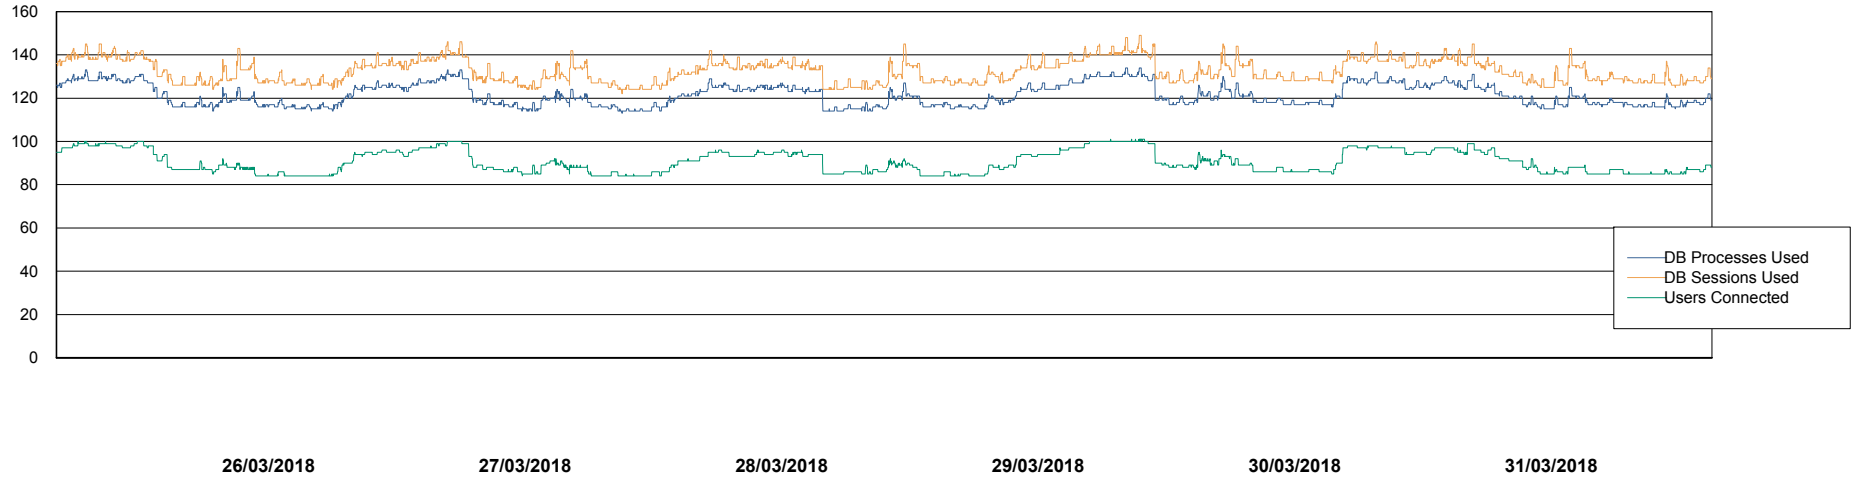

Database Performance FISDB_Production