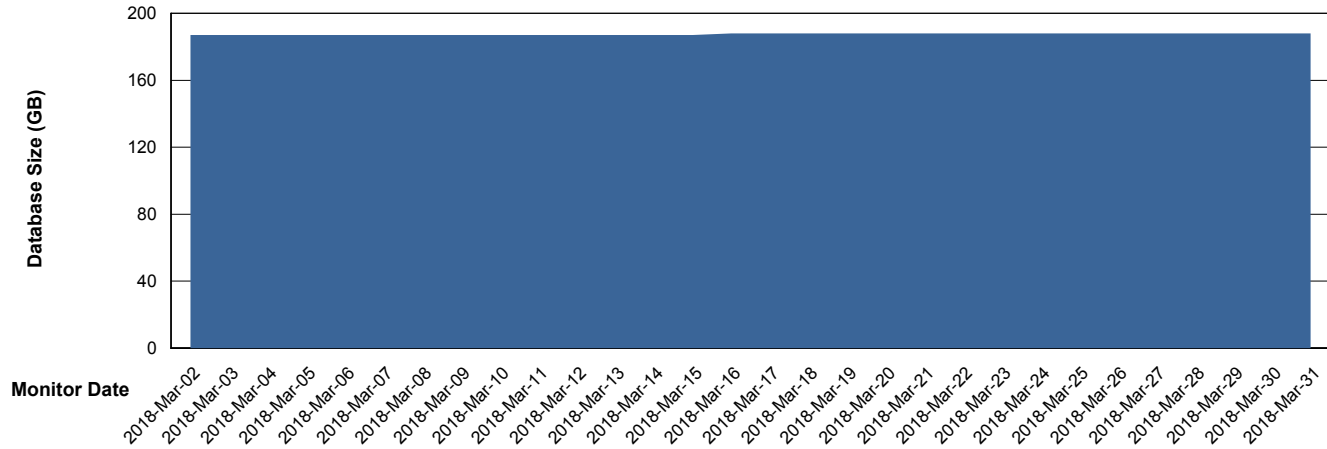

DATABASE SIZE FISDB_Production

Database growth over last month

Database Tablespace FISDB_Production

Date	Tablespace Name	Filesize (Gb)	Usedsize (Gb)	Percentage free
31/03/2018	ABSDATA	94	80	15
	INDX	127	110	13
30/03/2018	ABSDATA	94	80	15
	INDX	127	110	13
29/03/2018	ABSDATA	94	80	15
	INDX	127	110	13
28/03/2018	ABSDATA	94	80	15
	INDX	127	110	13
27/03/2018	ABSDATA	94	80	15
	INDX	127	110	13
26/03/2018	ABSDATA	94	80	15
	INDX	127	109	14
25/03/2018	ABSDATA	94	80	15
	INDX	127	109	14