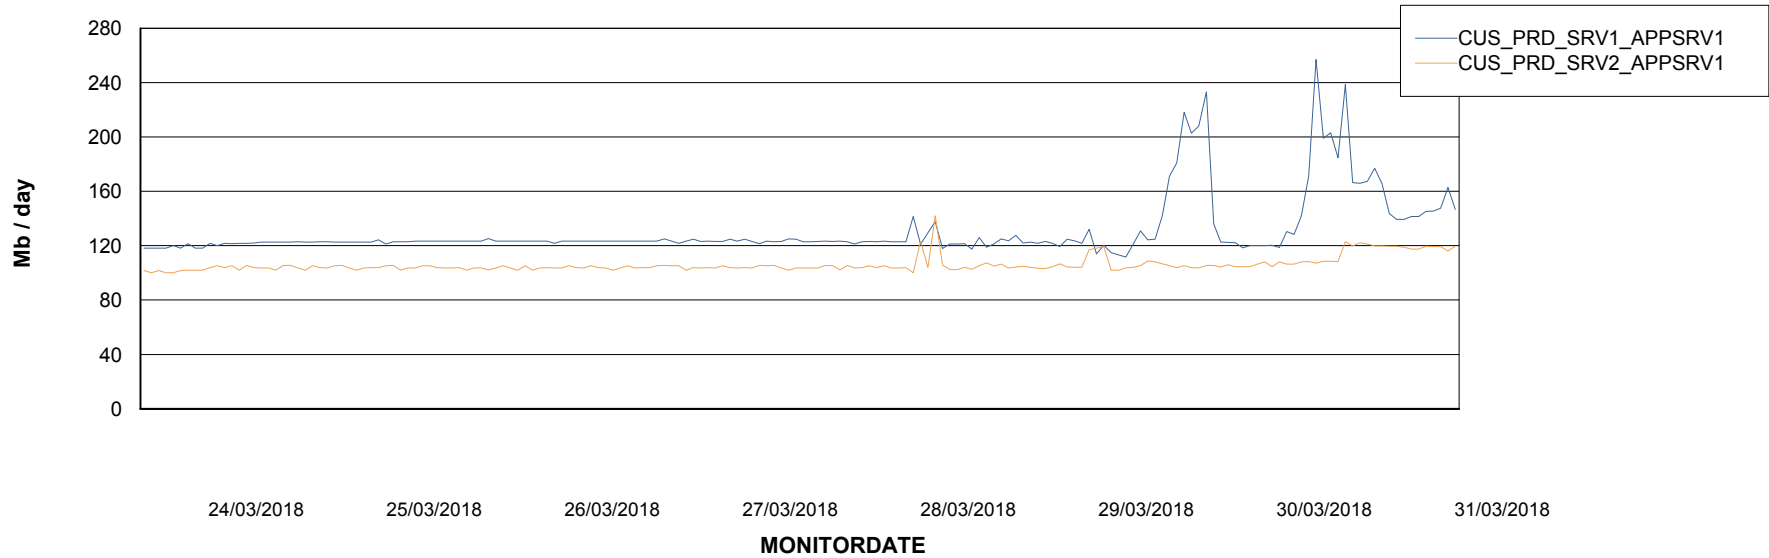

ABSSolute Application Server Services

Avg memory used per ABS Server Service