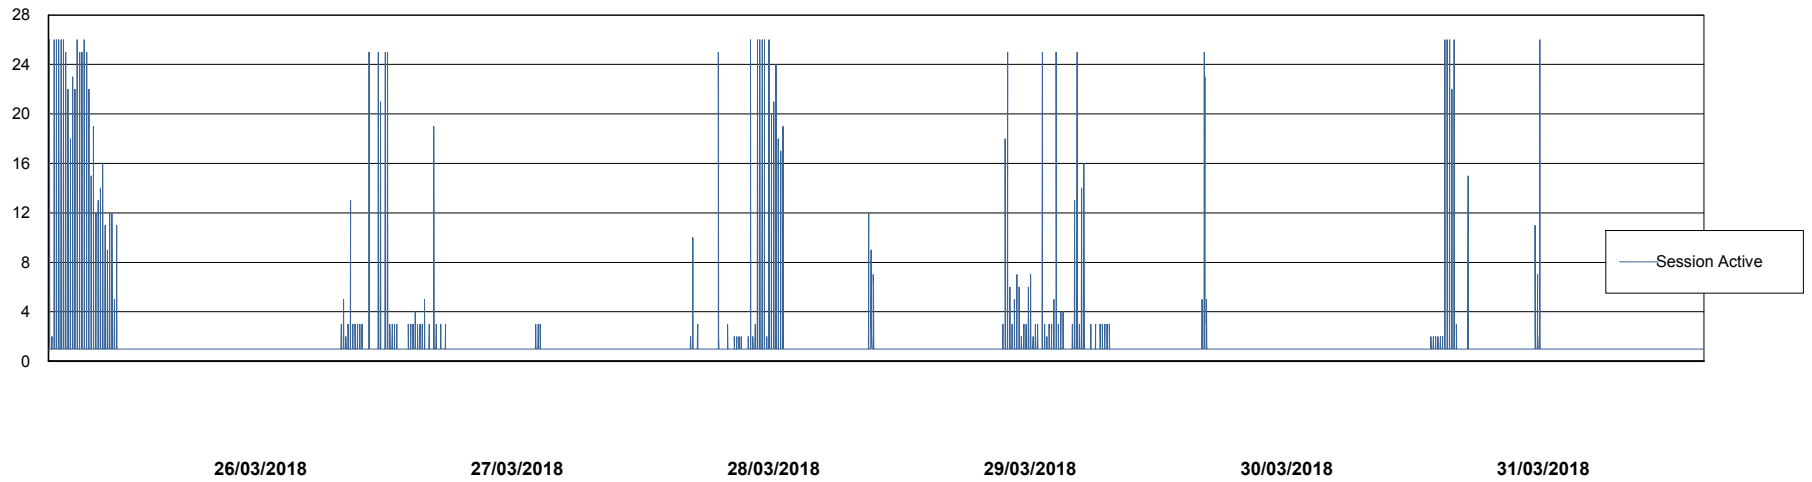

Database Performance CLODB_Standby