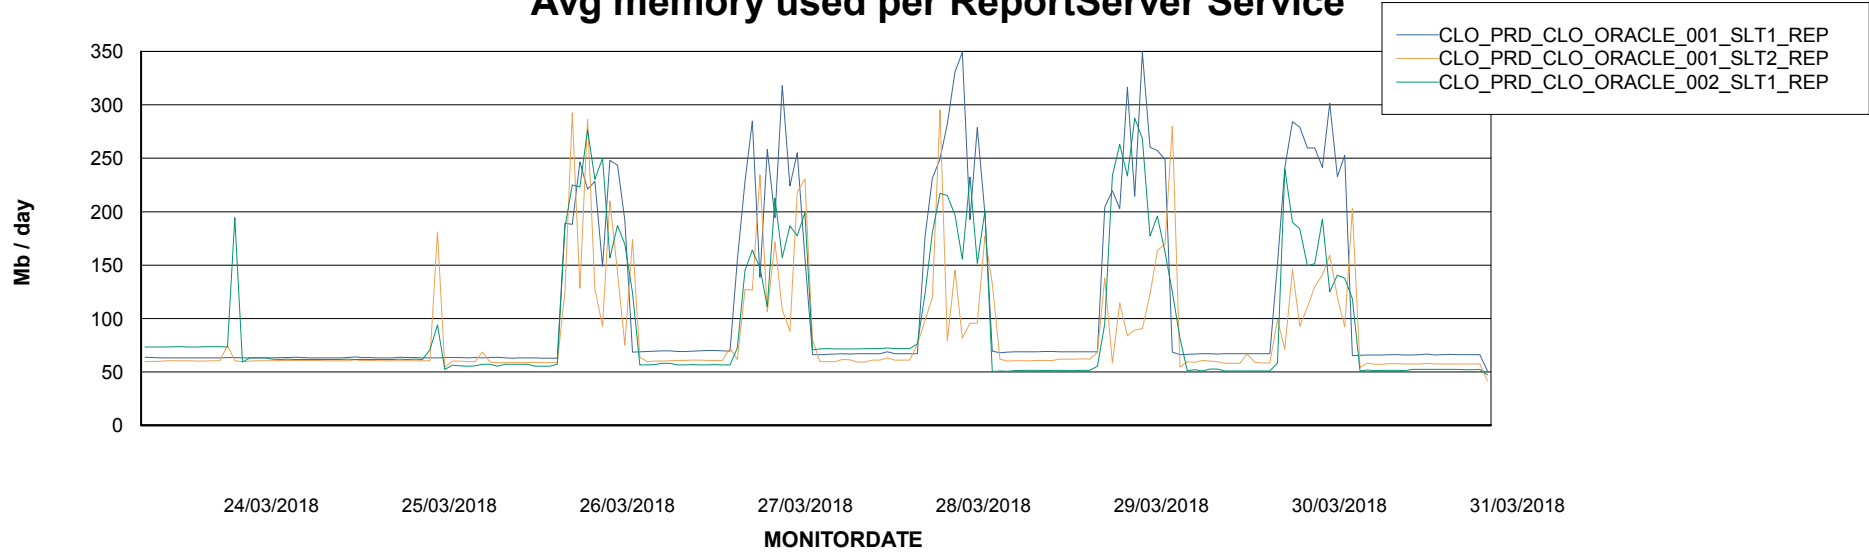

ABSSolute Application ReportServer Services

Avg memory used per ReportServer Service