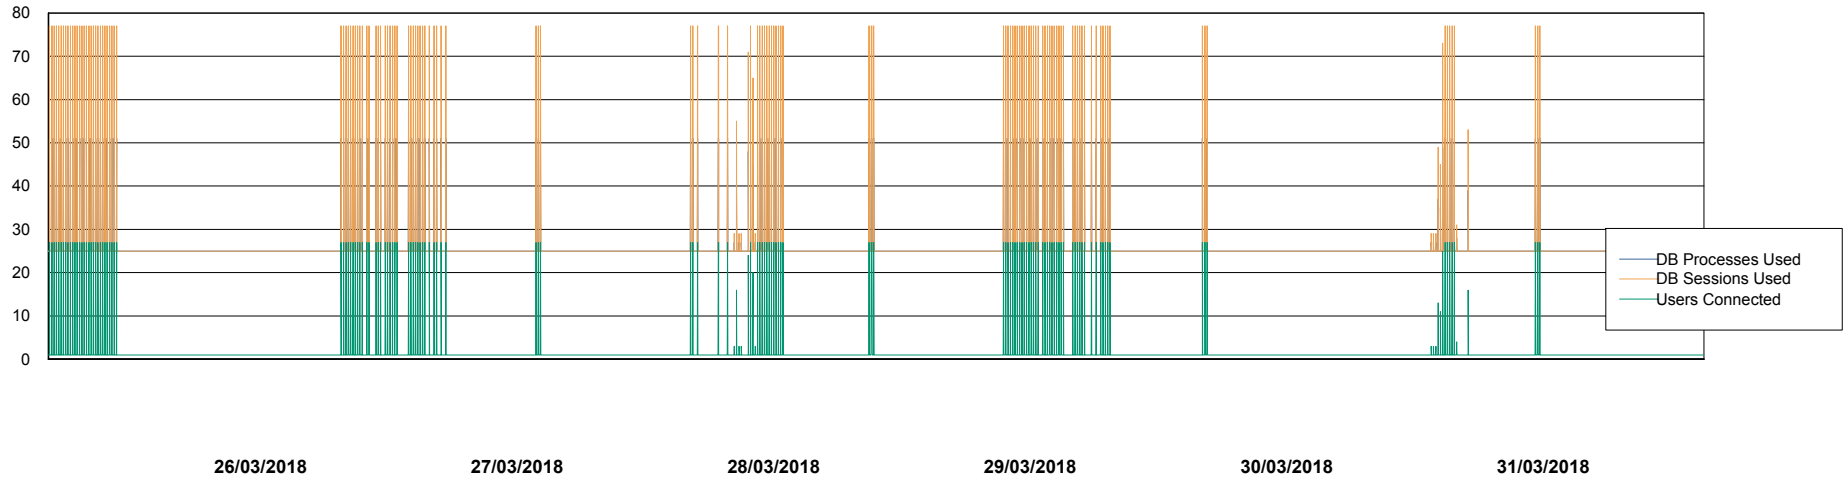

Database Performance CLODB_Standby