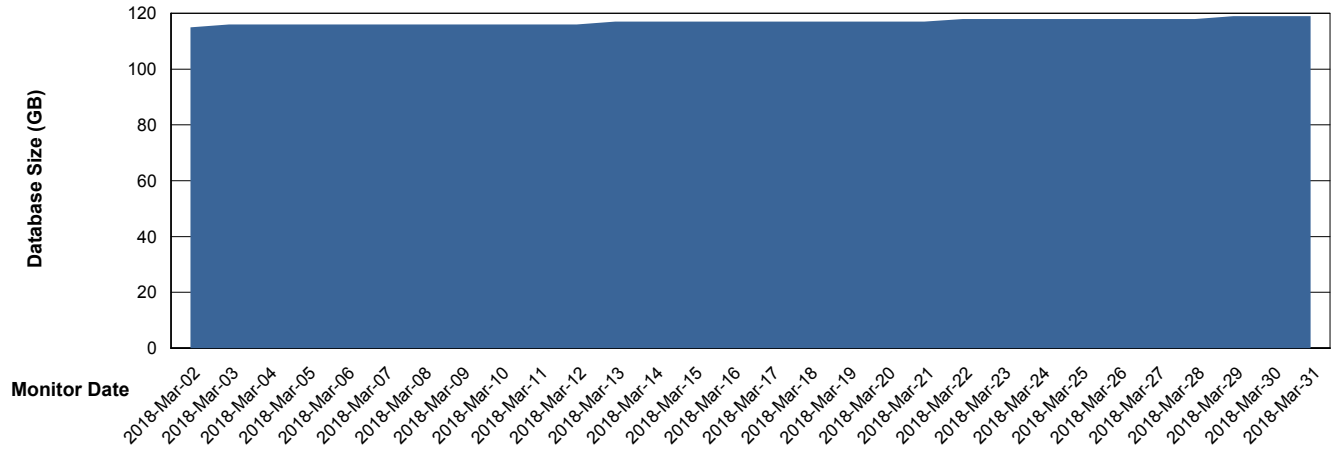

DATABASE SIZE CLODB_Production

Database growth over last month