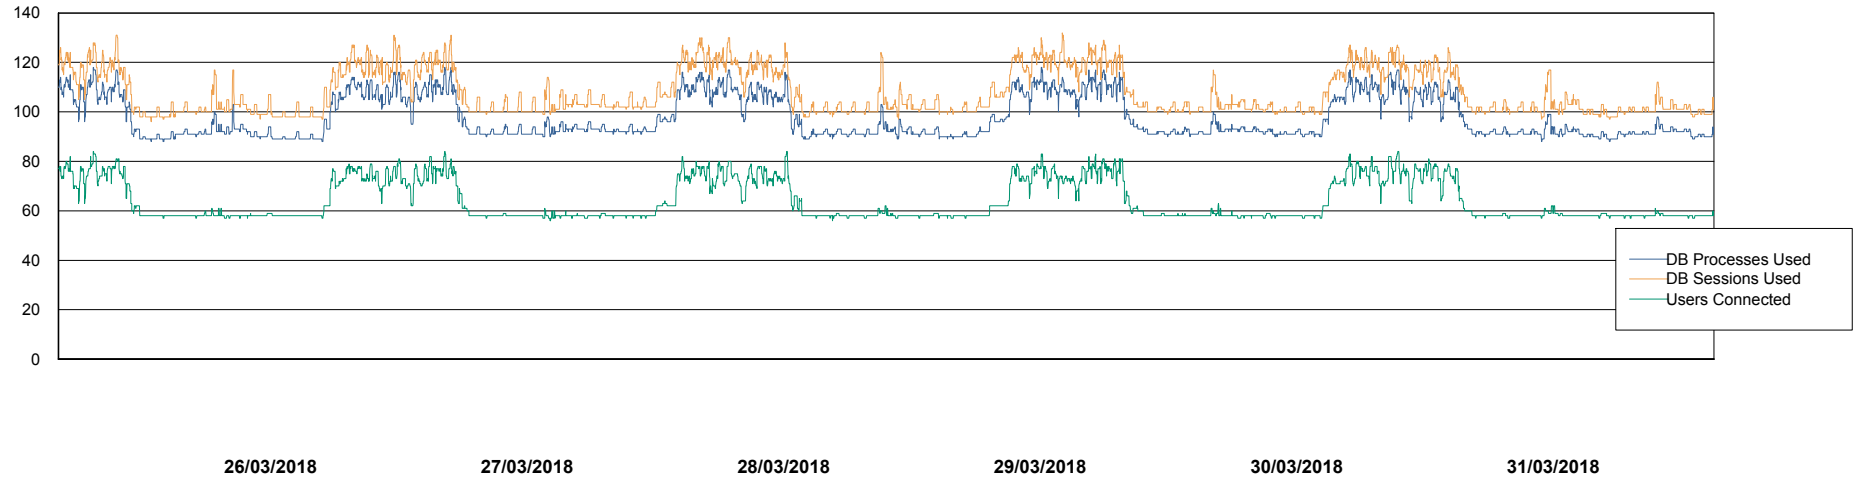

Database Performance CLODB_Production