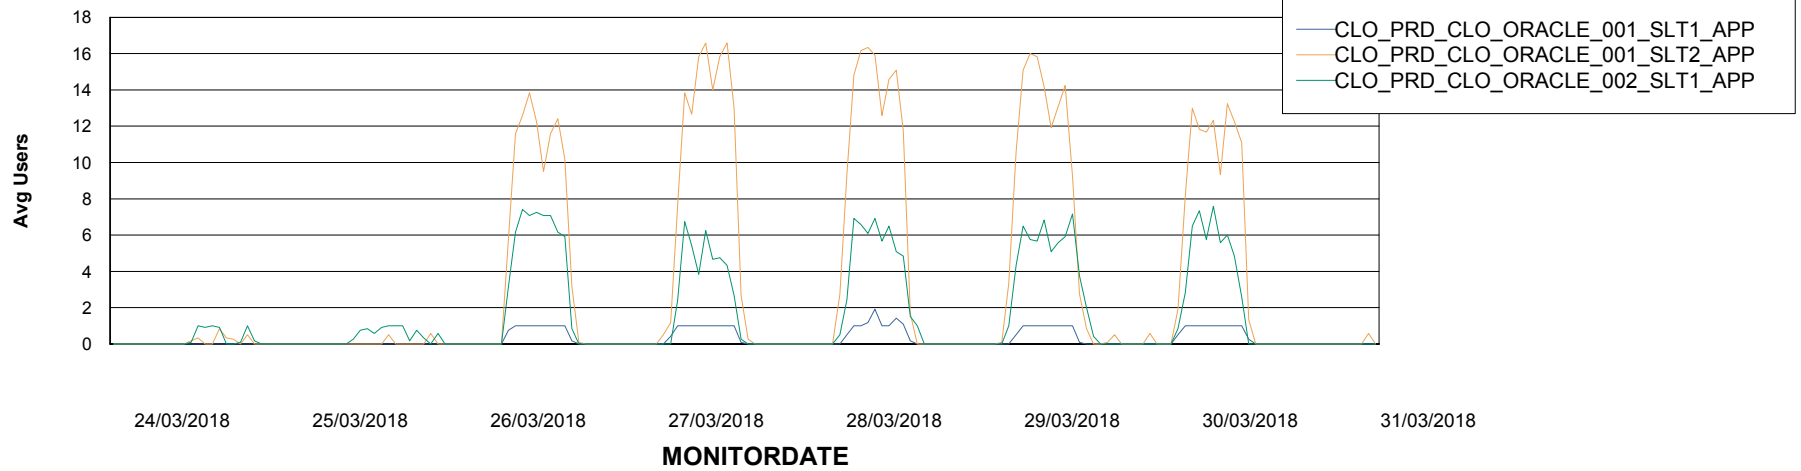

Avg users per day per ABS server