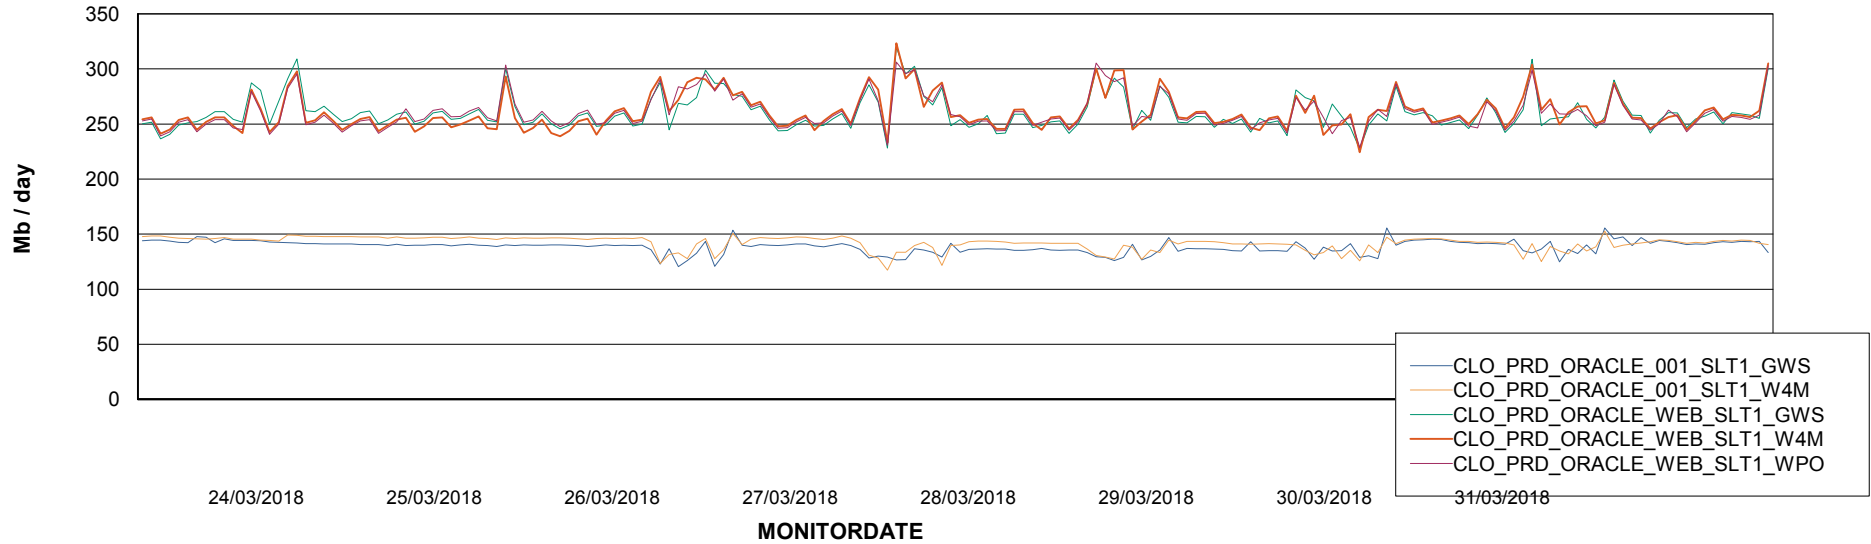

ABSSolute Web Component Services

Avg memory used per ABS Web component