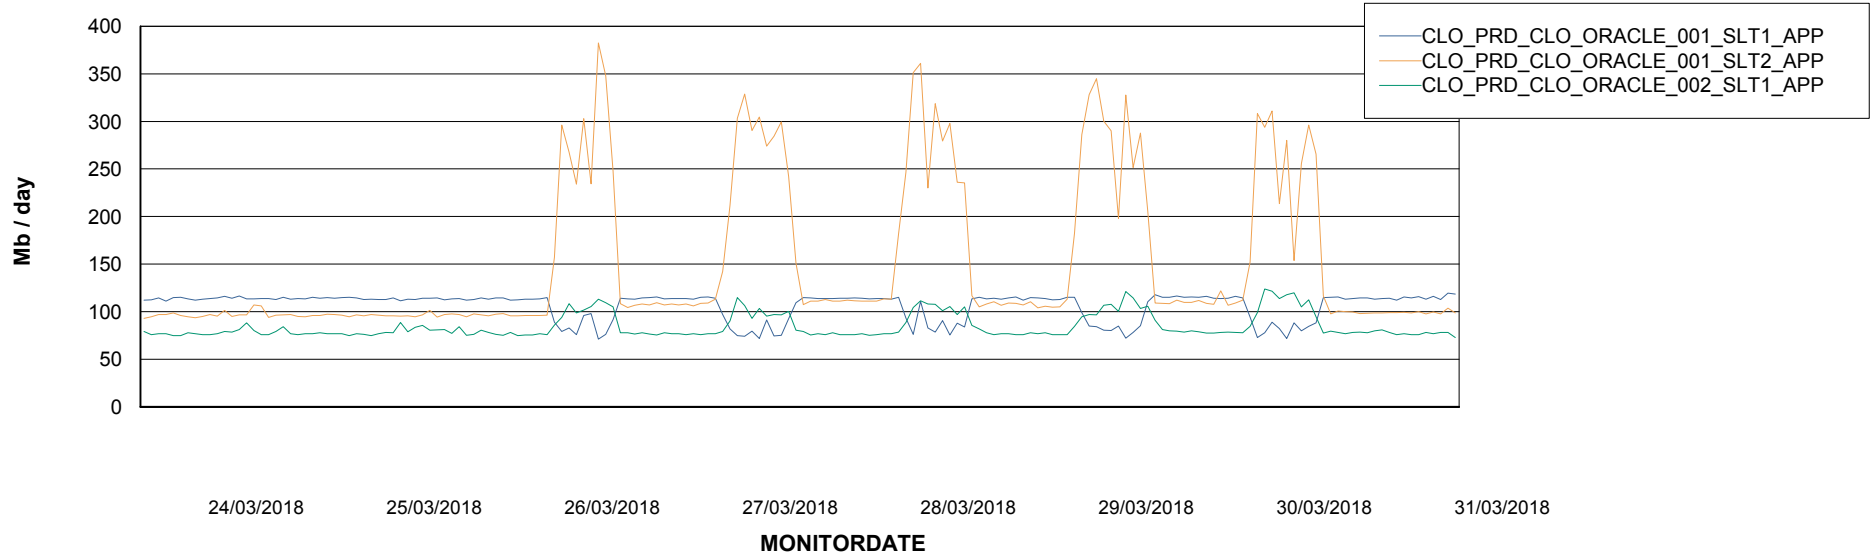

ABSSolute Application Server Services

Avg memory used per ABS Server Service