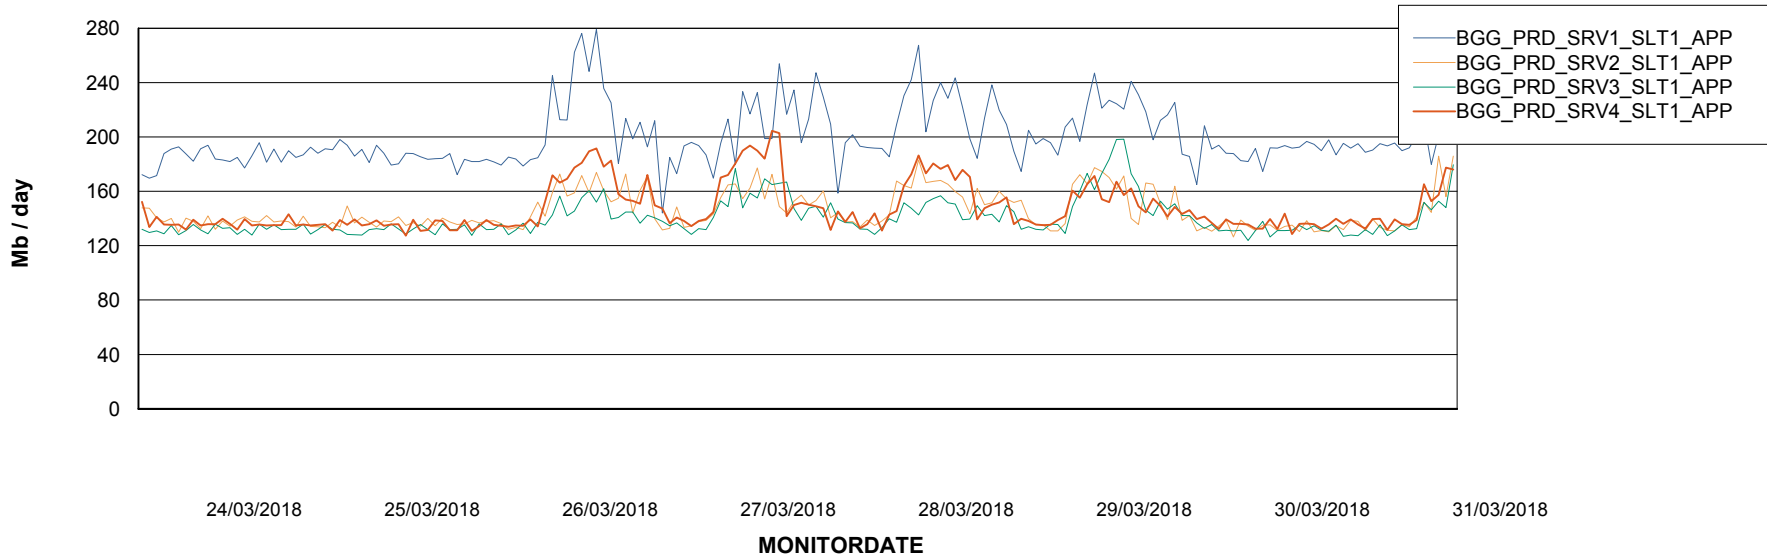

ABSSolute Application Server Services

Avg memory used per ABS Server Service