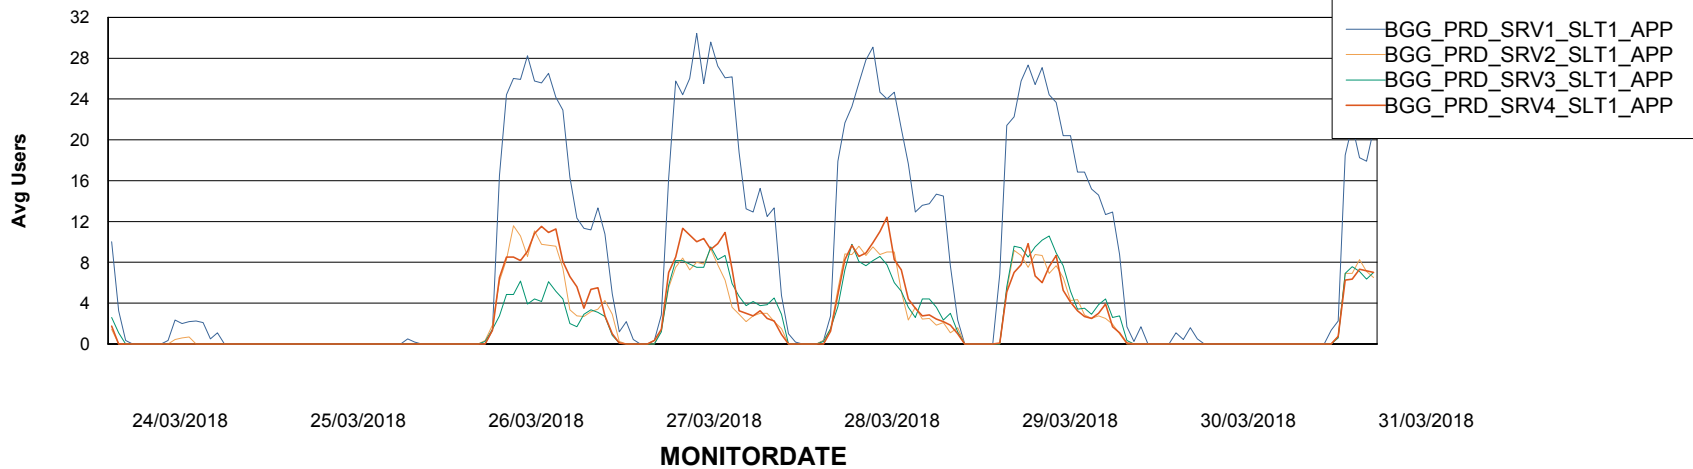

Avg users per day per ABS server