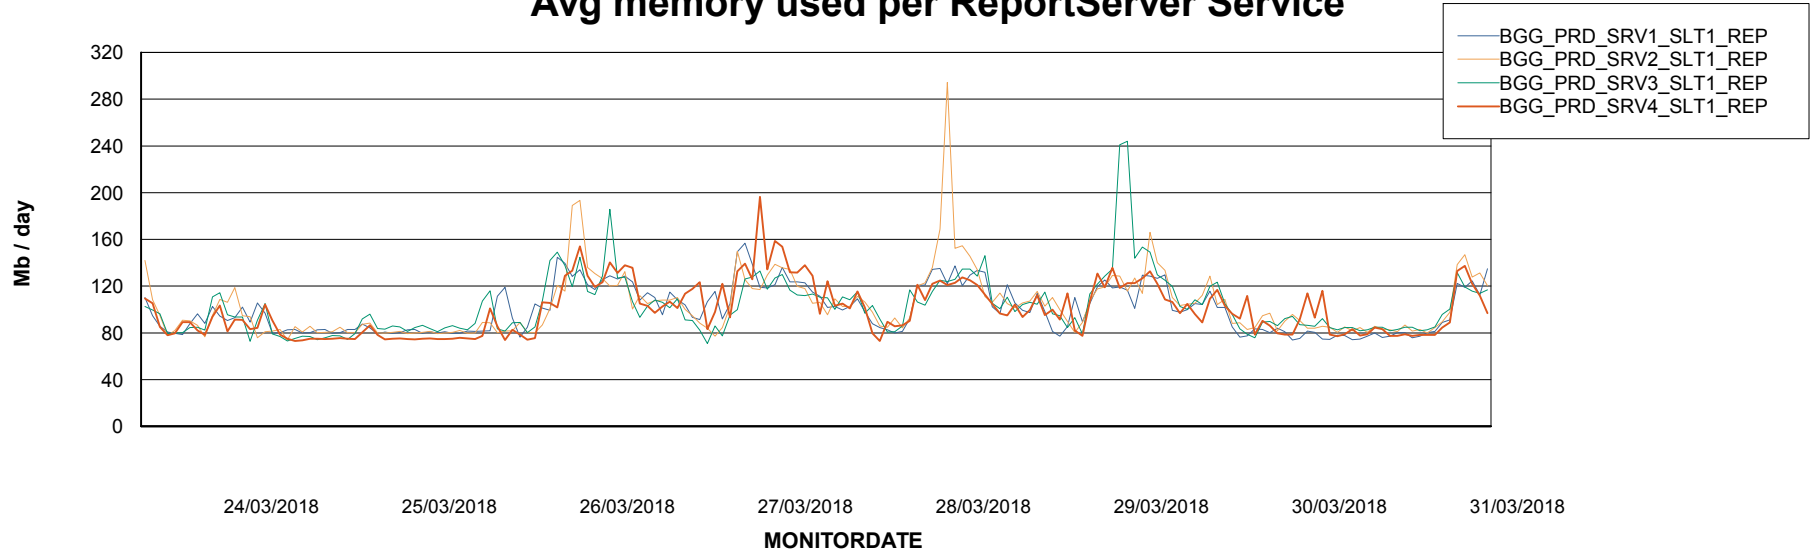

Avg memory used per ABS Server Service

Avg users per day per ABS server

Weekly SLA Customer Report

Customer BGG_Production
Database ID 58

ABSolute Application ReportServer Services

Avg memory used per ReportServer Service