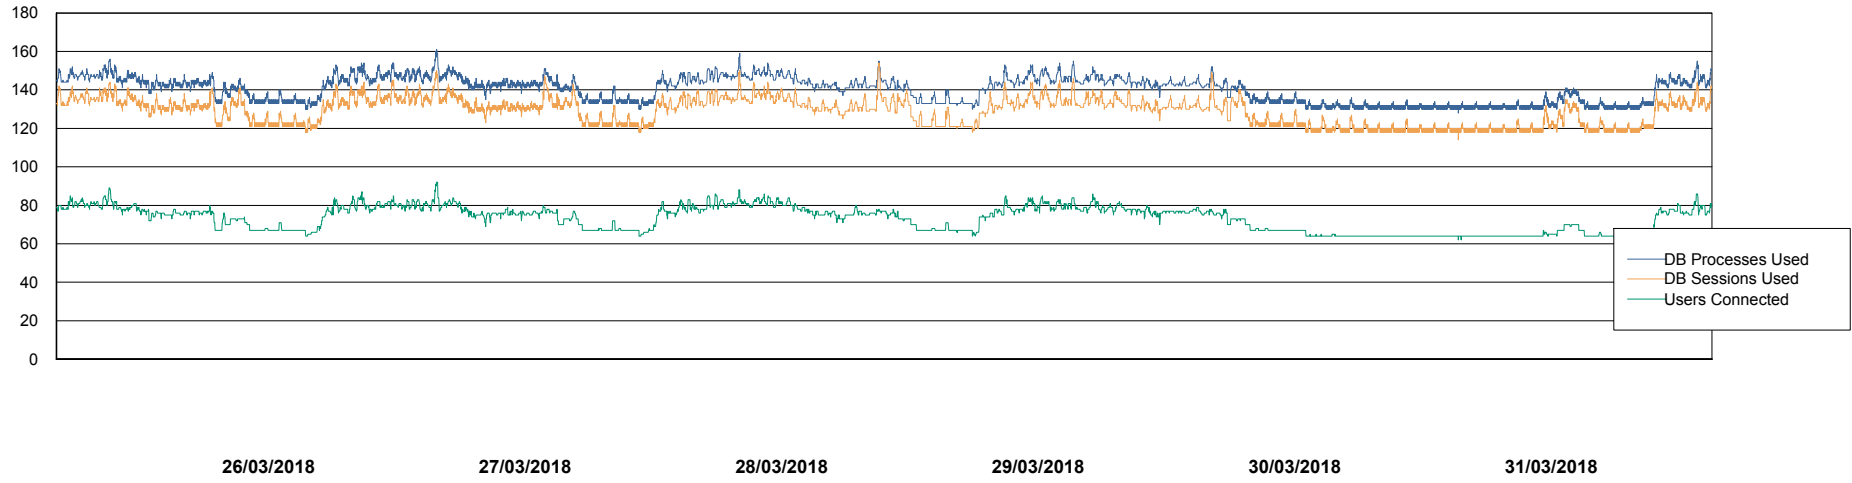

Weekly SLA Customer Report

Customer BGG_Production
Database ID 58

Database Performance BGGDB_BI

Weekly SLA Customer Report

Customer BGG_Production
Database ID 58

Database Performance BGGDB_Production

Weekly SLA Customer Report