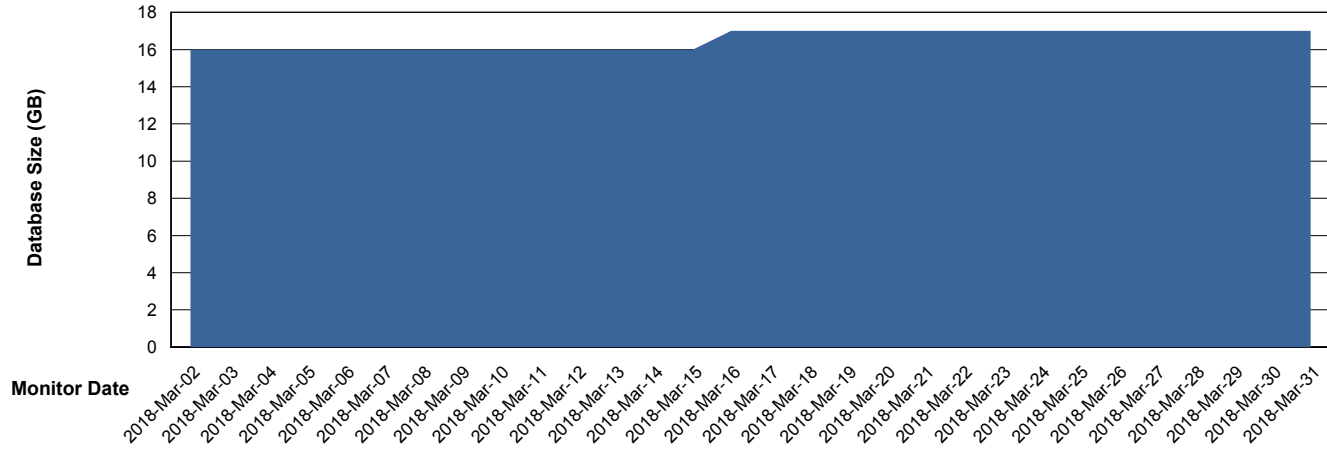

Customer BGG_Production
Database ID 58

Database Performance BGGDB_Standby

Weekly SLA Customer Report

Customer BGG_Production
 Database ID 58

DATABASE SIZE BGGDB_BI

Database growth over last month

DATABASE SIZE BGGDB_Production