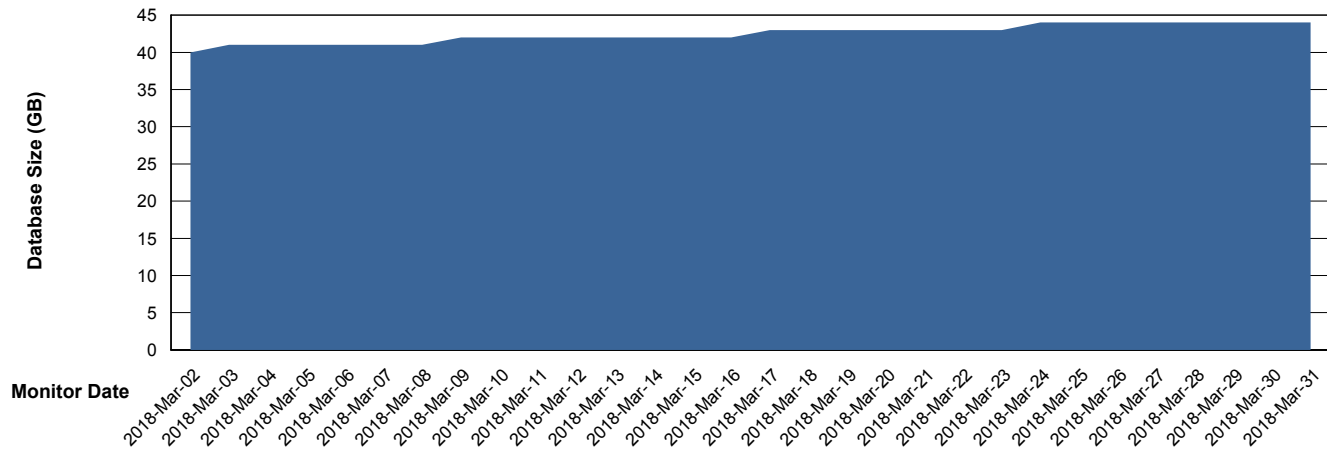

DATABASE SIZE BGGDB_Production

Database growth over last month