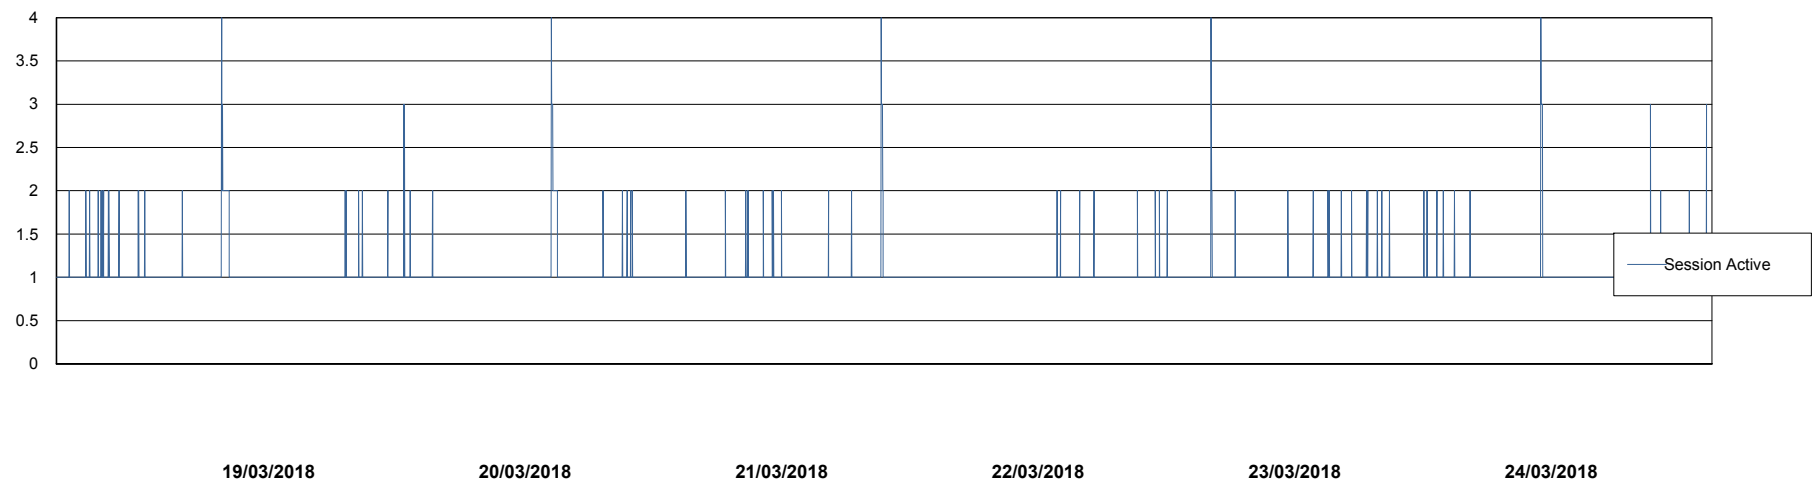

Weekly SLA Customer Report

Customer WBL_Production
Database ID 40

Harddisk Usage WBL_PRD_ORACLE1

	Free disk space on c: (%)	Total disk space on c: (Gb)	Free disk space on d: (%)	Total disk space on d: (Gb)	Free disk space on e: (%)	Total disk space on e: (Gb)	Free disk space on f: (%)	Total disk space on f: (Gb)
24/03/2018	72	120	79	200	93	200	92	100
23/03/2018	72	120	79	200	93	200	92	100
22/03/2018	72	120	79	200	93	200	93	100
21/03/2018	72	120	79	200	93	200	93	100
20/03/2018	72	120	79	200	93	200	93	100
19/03/2018	72	120	79	200	93	200	94	100
18/03/2018	72	120	79	200	93	200	94	100

Harddisk Usage WBL_PRD_ORACLE2

	Free disk space on c: (%)	Total disk space on c: (Gb)	Free disk space on d: (%)	Total disk space on d: (Gb)	Free disk space on e: (%)	Total disk space on e: (Gb)	Free disk space on f: (%)	Total disk space on f: (Gb)
24/03/2018	73	120	90	200	89	200	96	200
23/03/2018	73	120	90	200	89	200	96	200
22/03/2018	73	120	90	200	89	200	96	200
21/03/2018	73	120	90	200	89	200	96	200
20/03/2018	73	120	90	200	89	200	96	200
19/03/2018	73	120	90	200	89	200	96	200
18/03/2018	73	120	90	200	89	200	96	200

Weekly SLA Customer Report

Customer WBL_Production
Database ID 40

Database Performance WBLDB_Production

DB Processes Max 500
DB Sessions Max 772

Weekly SLA Customer Report

Customer WBL_Production
Database ID 40

Database Performance WBLDB_Standby

DB Processes Max 500
DB Sessions Max 772

Weekly SLA Customer Report

Customer WBL_Production
 Database ID 40

DATABASE SIZE WBLDB_Production

Database growth over last month