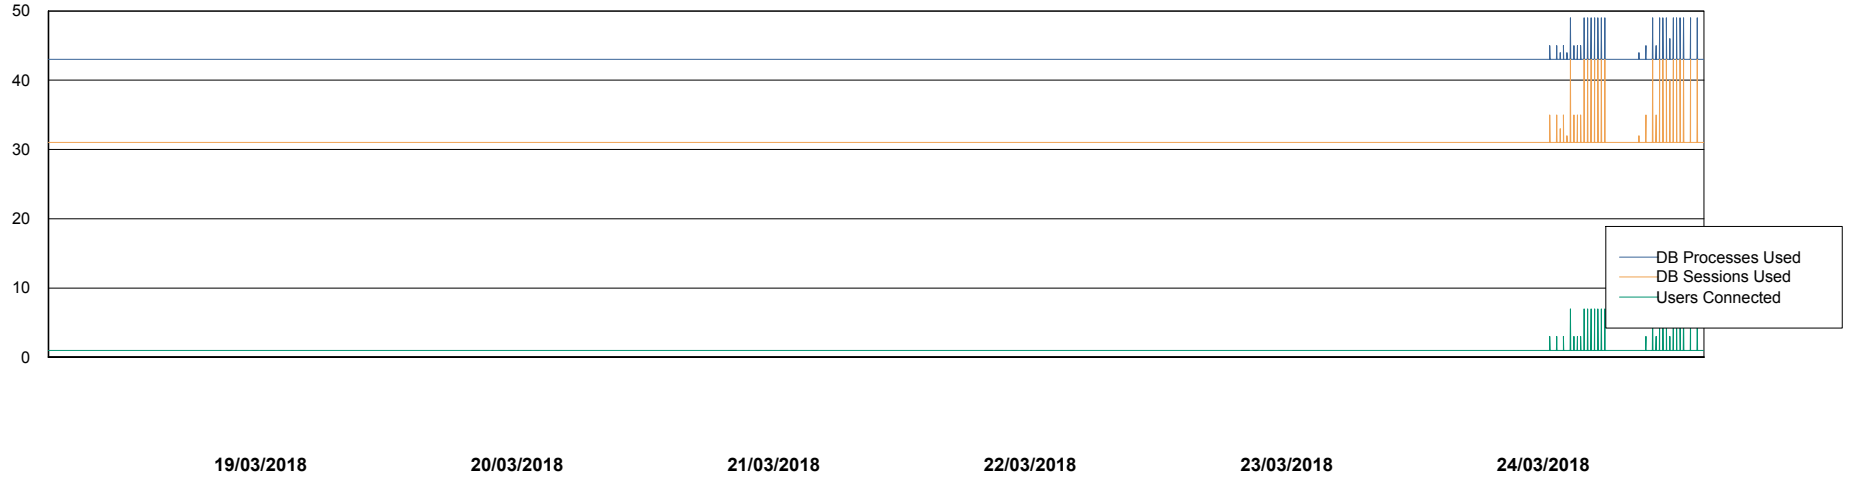

Weekly SLA Customer Report

Customer WBL_Production
Database ID 40

Database Performance WBLDB_Production

DB Processes Max 500
DB Sessions Max 772

Weekly SLA Customer Report

Customer WBL_Production
Database ID 40

Database Performance WBLDB_Standby

DB Processes Max 500
DB Sessions Max 772

Weekly SLA Customer Report

Customer WBL_Production
 Database ID 40

DATABASE SIZE WBLDB_Production

Database growth over last month