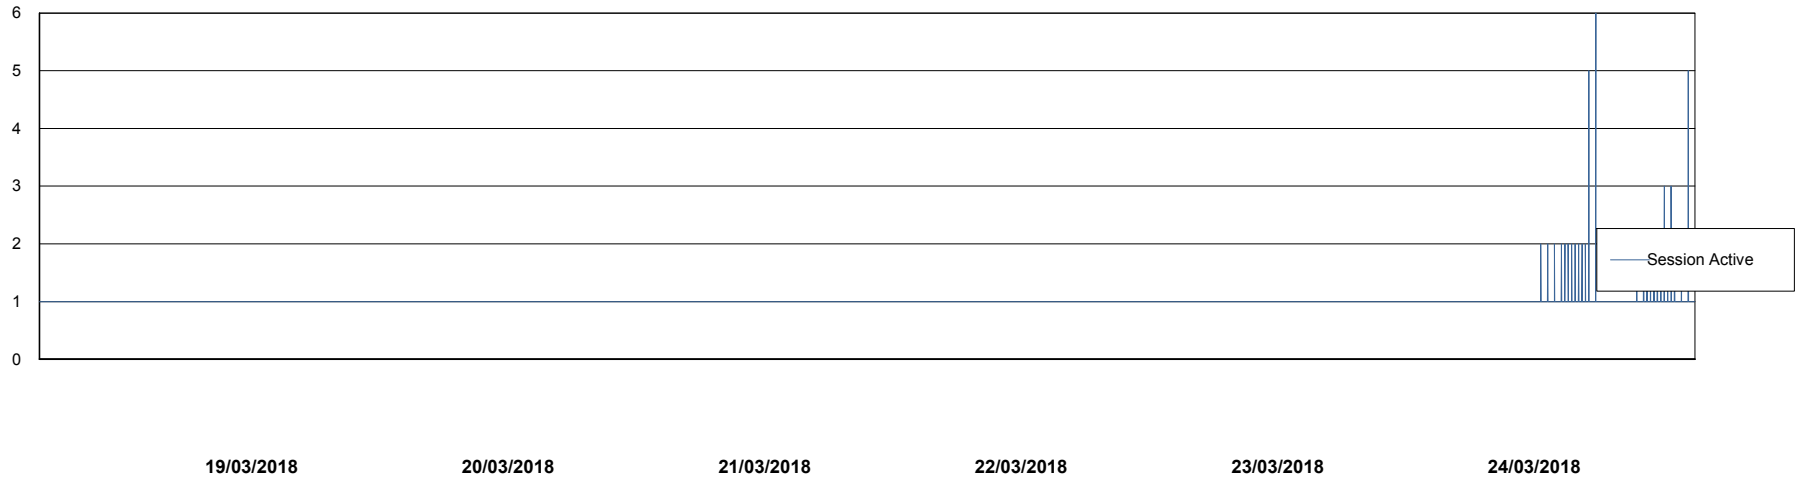

Weekly SLA Customer Report

Customer WBL_Production
Database ID 40

Database Performance WBLDB_Production

DB Processes Max 500
DB Sessions Max 772

Weekly SLA Customer Report

Customer WBL_Production
Database ID 40

Database Performance WBLDB_Standby

DB Processes Max 500
DB Sessions Max 772

Weekly SLA Customer Report

Customer WBL_Production
 Database ID 40

DATABASE SIZE WBLDB_Production

Database growth over last month

Database Tablespace WBLDB_Production

Date	Tablespace Name	Filesize (Gb)	Usedsize (Gb)	Percentage free
24/03/2018	ABSDATA	6	5	17
	INDX	8	6	25
23/03/2018	ABSDATA	6	5	17
	INDX	8	6	25
22/03/2018	ABSDATA	6	5	17
	INDX	8	6	25
21/03/2018	ABSDATA	6	5	17
	INDX	8	6	25
20/03/2018	ABSDATA	6	5	17
	INDX	8	6	25
19/03/2018	ABSDATA	6	5	17
	INDX	8	6	25
18/03/2018	ABSDATA	6	5	17
	INDX	8	6	25