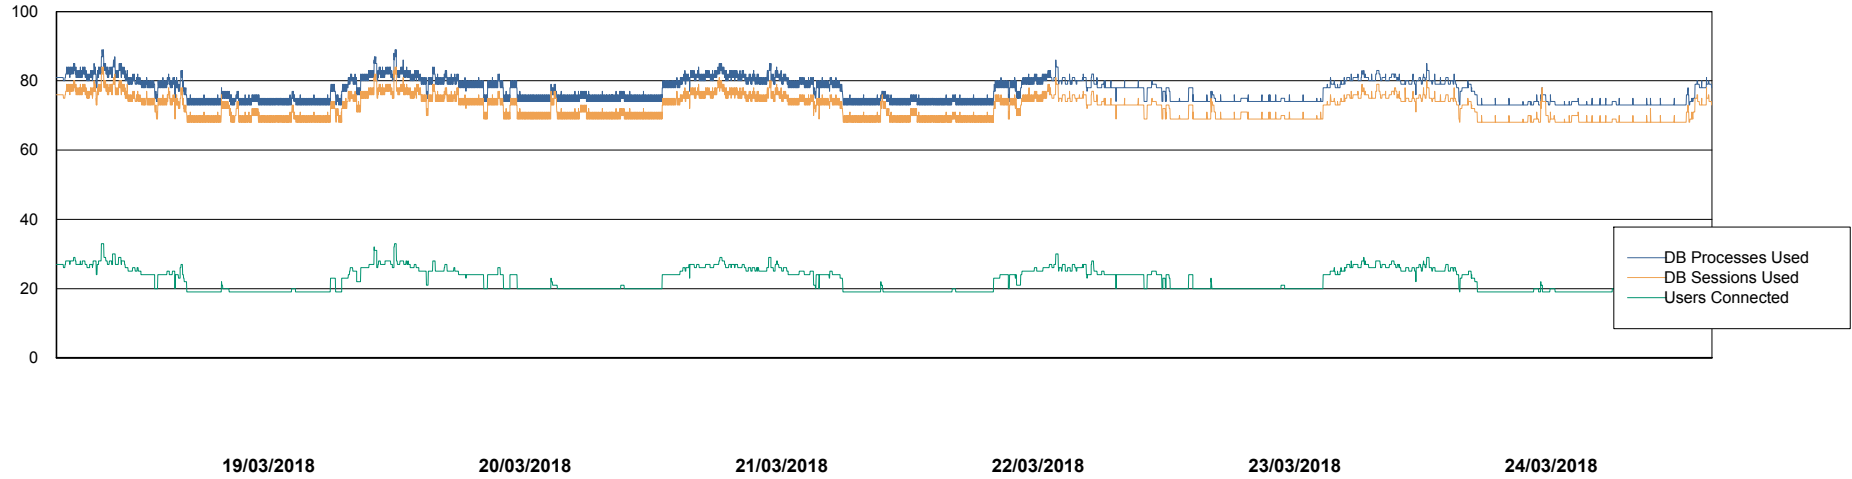

Harddisk Usage WBL_PRD_ORACLE2

	Free disk space on c: (%)	Total disk space on c: (Gb)	Free disk space on d: (%)	Total disk space on d: (Gb)	Free disk space on e: (%)	Total disk space on e: (Gb)	Free disk space on f: (%)	Total disk space on f: (Gb)
24/03/2018	73	120	90	200	89	200	96	200
23/03/2018	73	120	90	200	89	200	96	200
22/03/2018	73	120	90	200	89	200	96	200
21/03/2018	73	120	90	200	89	200	96	200
20/03/2018	73	120	90	200	89	200	96	200
19/03/2018	73	120	90	200	89	200	96	200
18/03/2018	73	120	90	200	89	200	96	200

Weekly SLA Customer Report

Customer WBL_Production
Database ID 40

Database Performance WBLDB_Production

DB Processes Max 500
DB Sessions Max 772

Weekly SLA Customer Report

Customer WBL_Production
Database ID 40