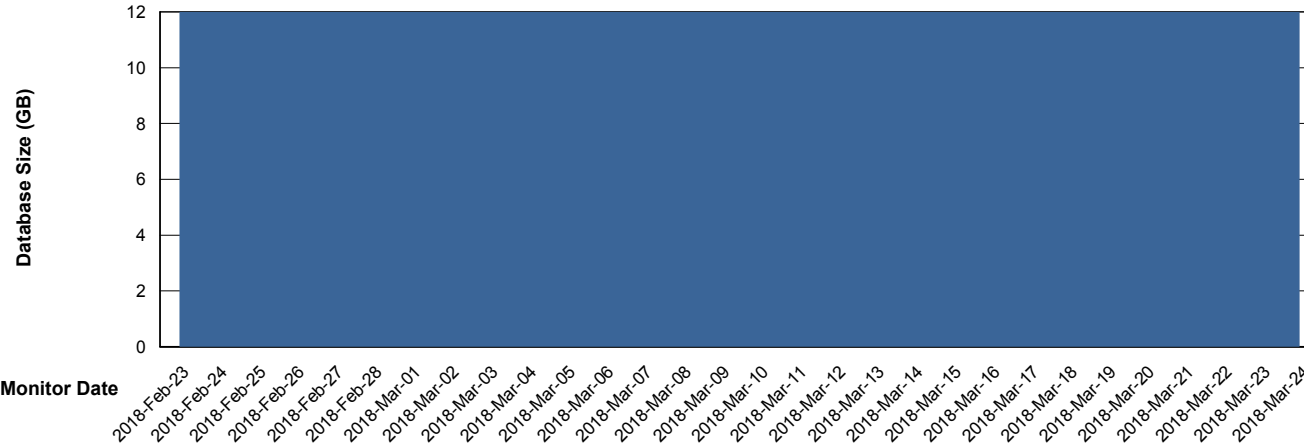

Database Performance WBLDB_Standby

DB Processes Max 500
DB Sessions Max 772

Weekly SLA Customer Report

Customer WBL_Production
 Database ID 40

DATABASE SIZE WBLDB_Production

Database growth over last month

Database Tablespace WBLDB_Production

Date	Tablespace Name	Filesize (Gb)	Usedsize (Gb)	Percentage free
24/03/2018	ABSDATA	6	5	17
	INDX	8	6	25
23/03/2018	ABSDATA	6	5	17
	INDX	8	6	25
22/03/2018	ABSDATA	6	5	17
	INDX	8	6	25
21/03/2018	ABSDATA	6	5	17
	INDX	8	6	25
20/03/2018	ABSDATA	6	5	17
	INDX	8	6	25
19/03/2018	ABSDATA	6	5	17
	INDX	8	6	25
18/03/2018	ABSDATA	6	5	17
	INDX	8	6	25