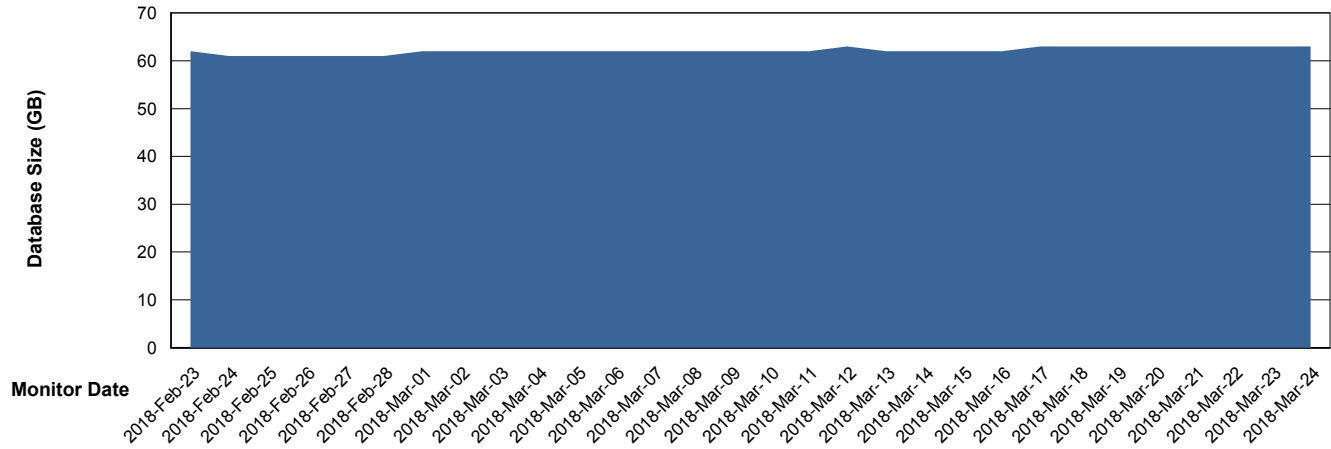

Database Performance VOSDB_Production

DB Processes Max 200
DB Sessions Max 322

Weekly SLA Customer Report

Customer VOS_Production
 Database ID 68

DATABASE SIZE VOSBIDB_Production

Database growth over last month