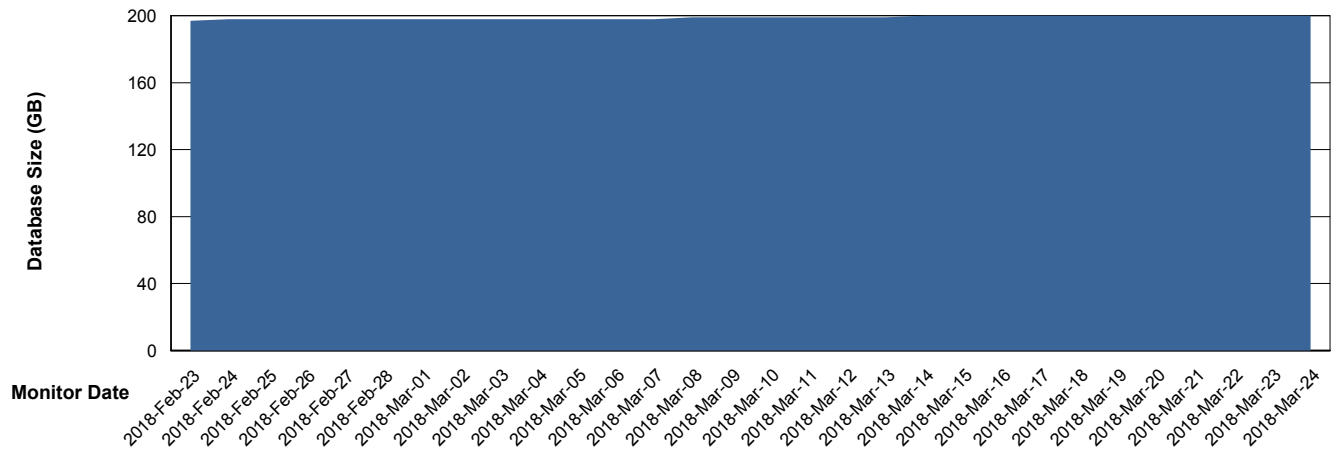

DATABASE SIZE VOSDB_Production

Database growth over last month