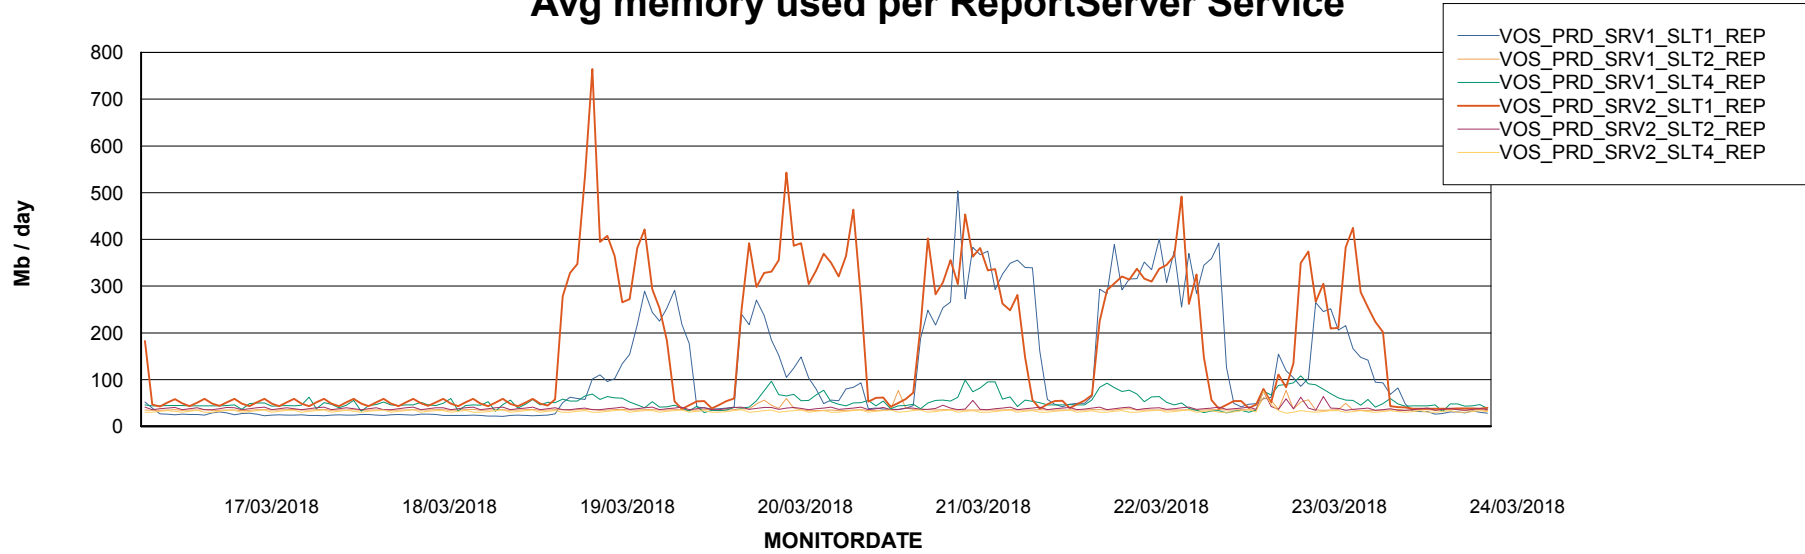

ABSSolute Application ReportServer Services

Avg memory used per ReportServer Service