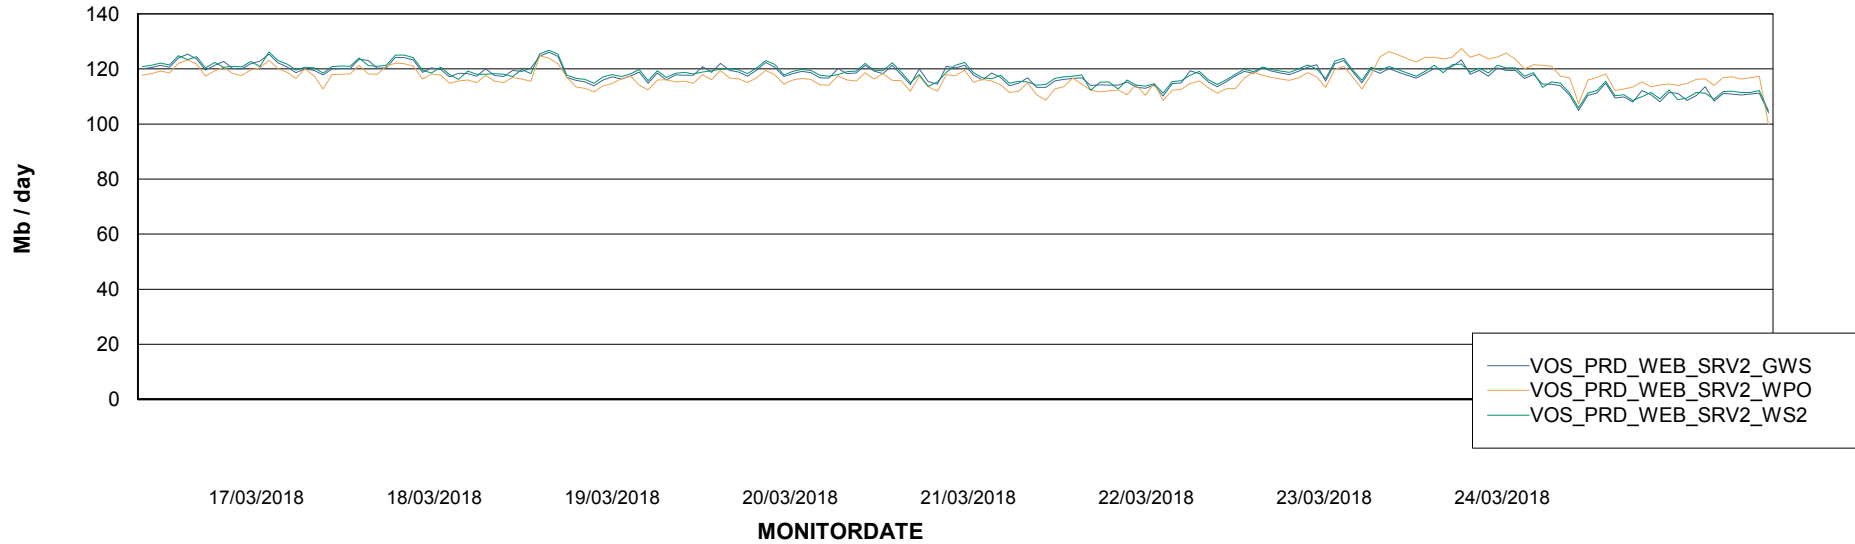

ABSSolute Application ReportServer Services

Avg memory used per ReportServer Service

Weekly SLA Customer Report

Customer VOS_Production
Database ID 68

ABSSolute Web Component Services

Avg memory used per ABS Web component