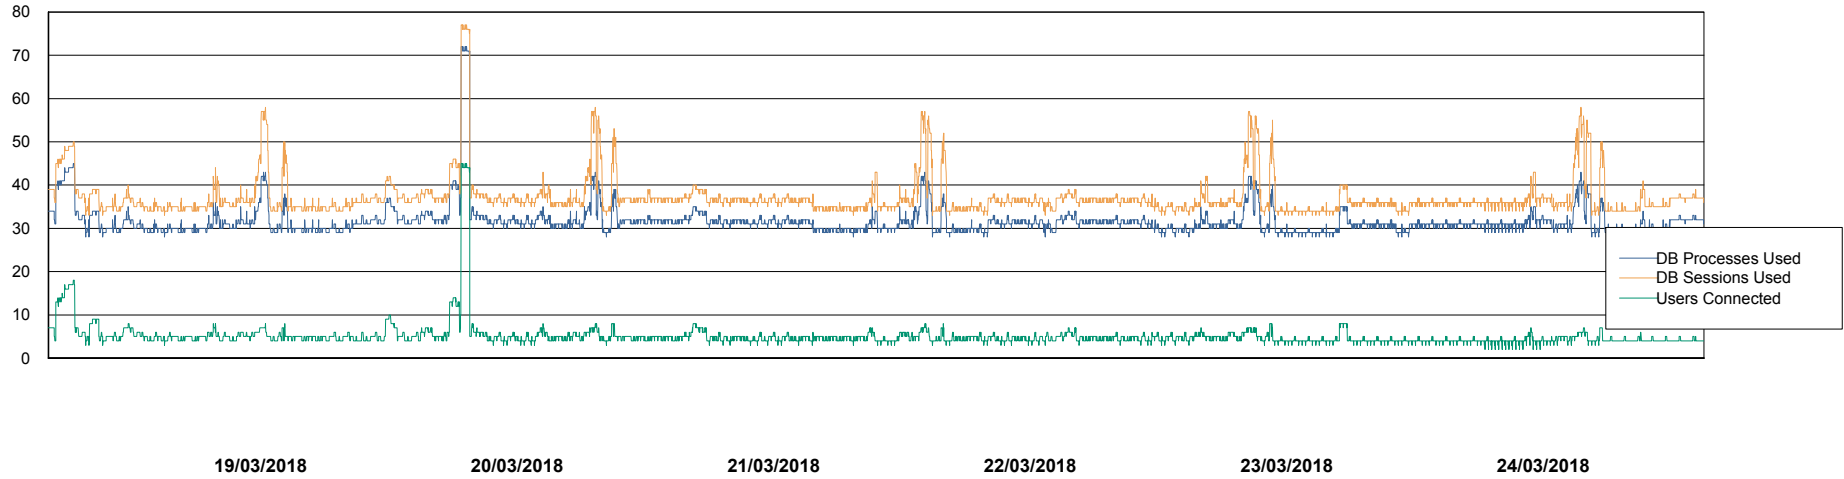

Database Performance VOSBIDB_Production

DB Processes Max 500
DB Sessions Max 772