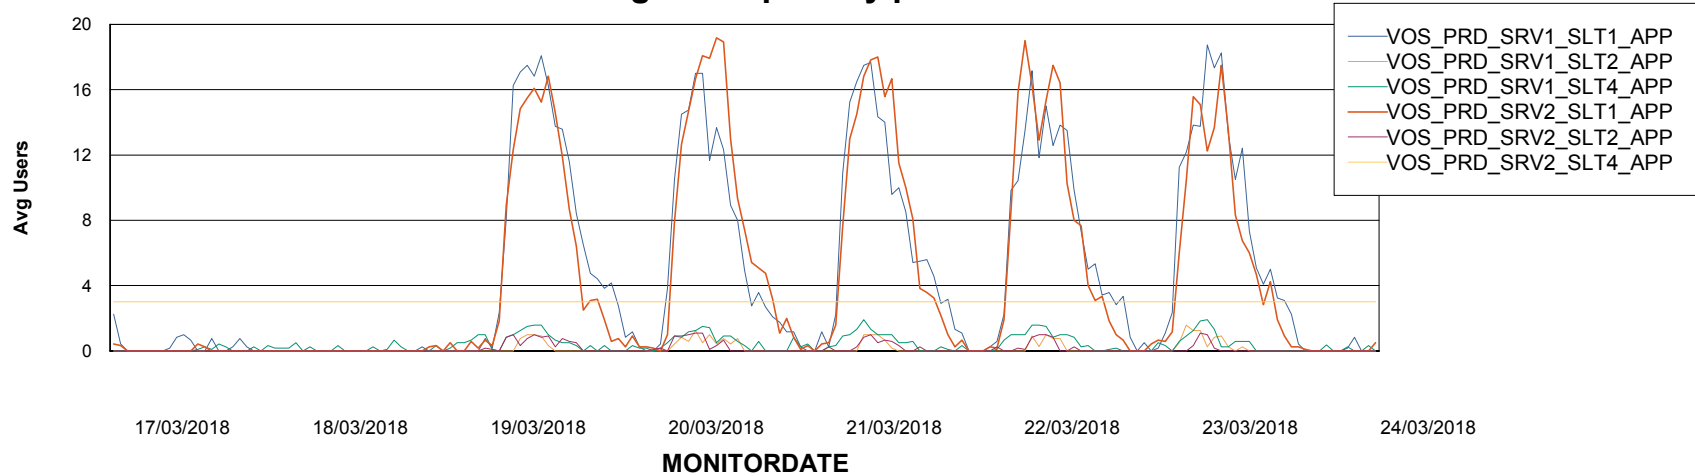

Weekly SLA Customer Report

Customer VOS_Production
Database ID 68

ABSSolute Application Server Services

Avg memory used per ABS Server Service

Avg users per day per ABS server

Weekly SLA Customer Report

Customer VOS_Production
Database ID 68