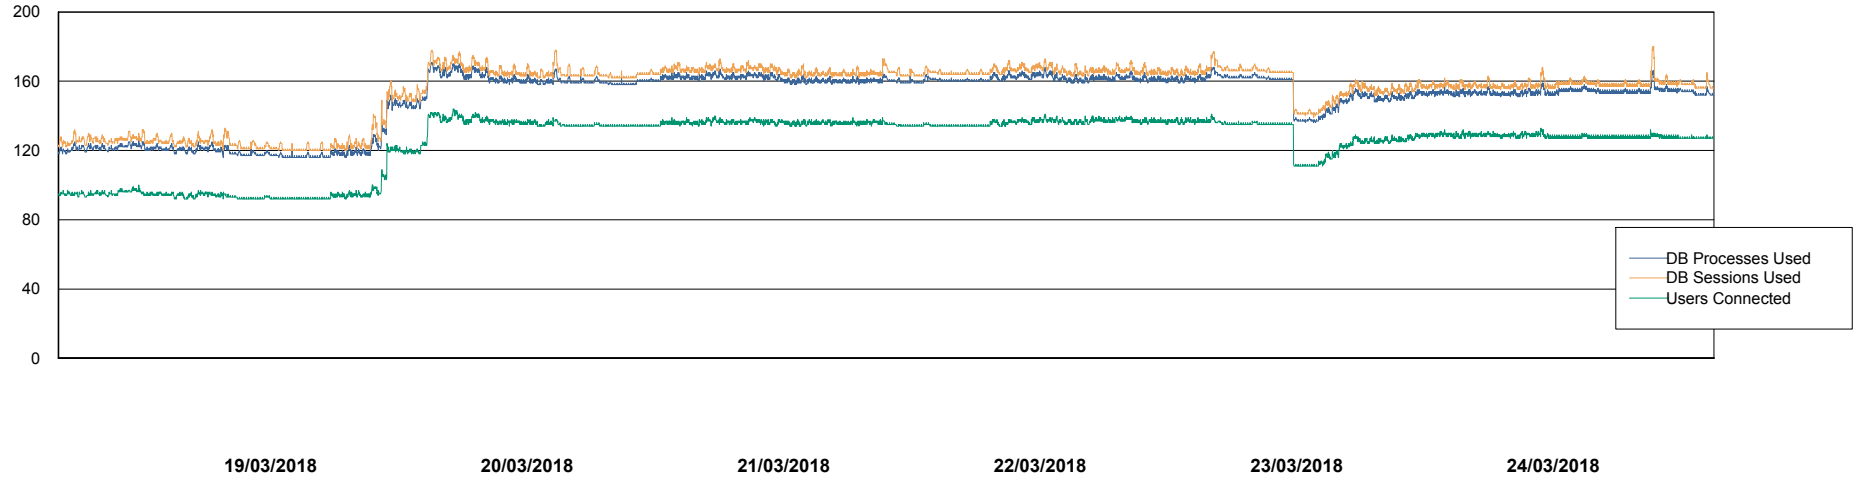

Database Performance VOSDB_Production

DB Processes Max 200
DB Sessions Max 322