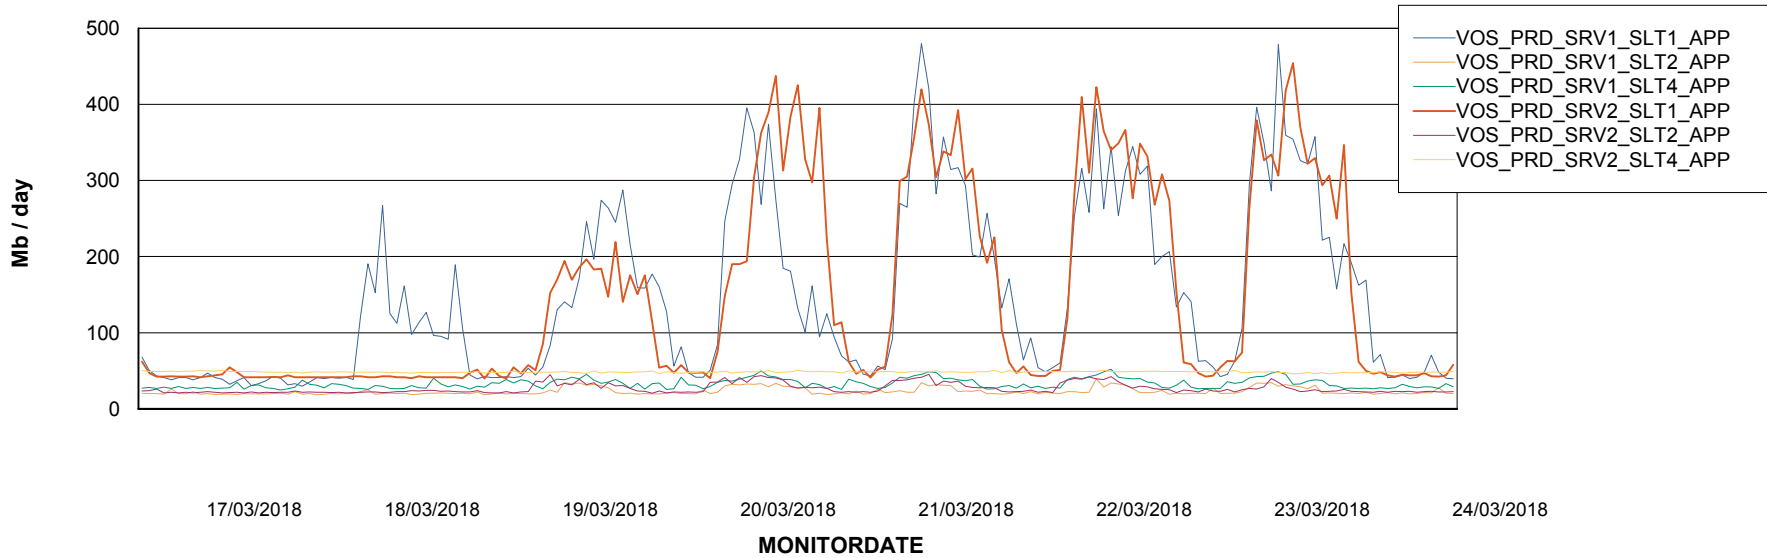

ABSSolute Application Server Services

Avg memory used per ABS Server Service