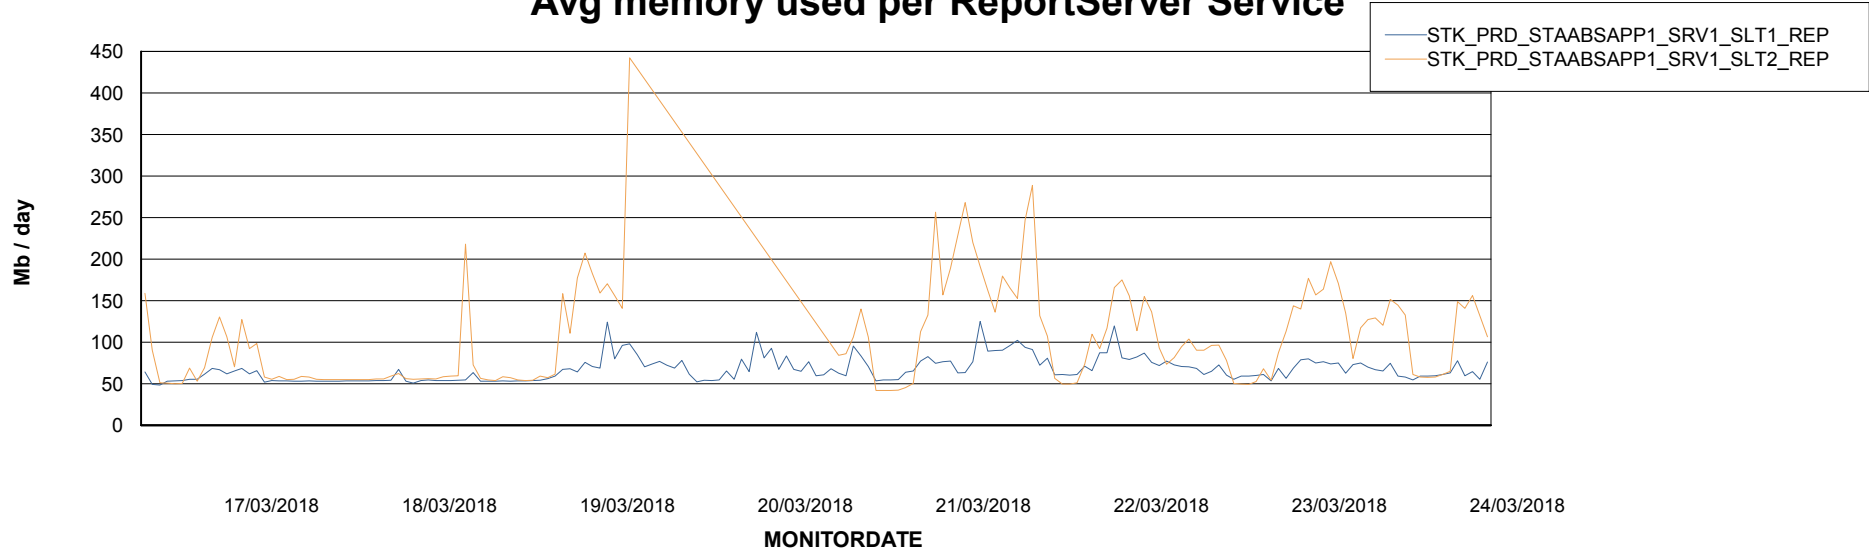

ABSSolute Application ReportServer Services

Avg memory used per ReportServer Service