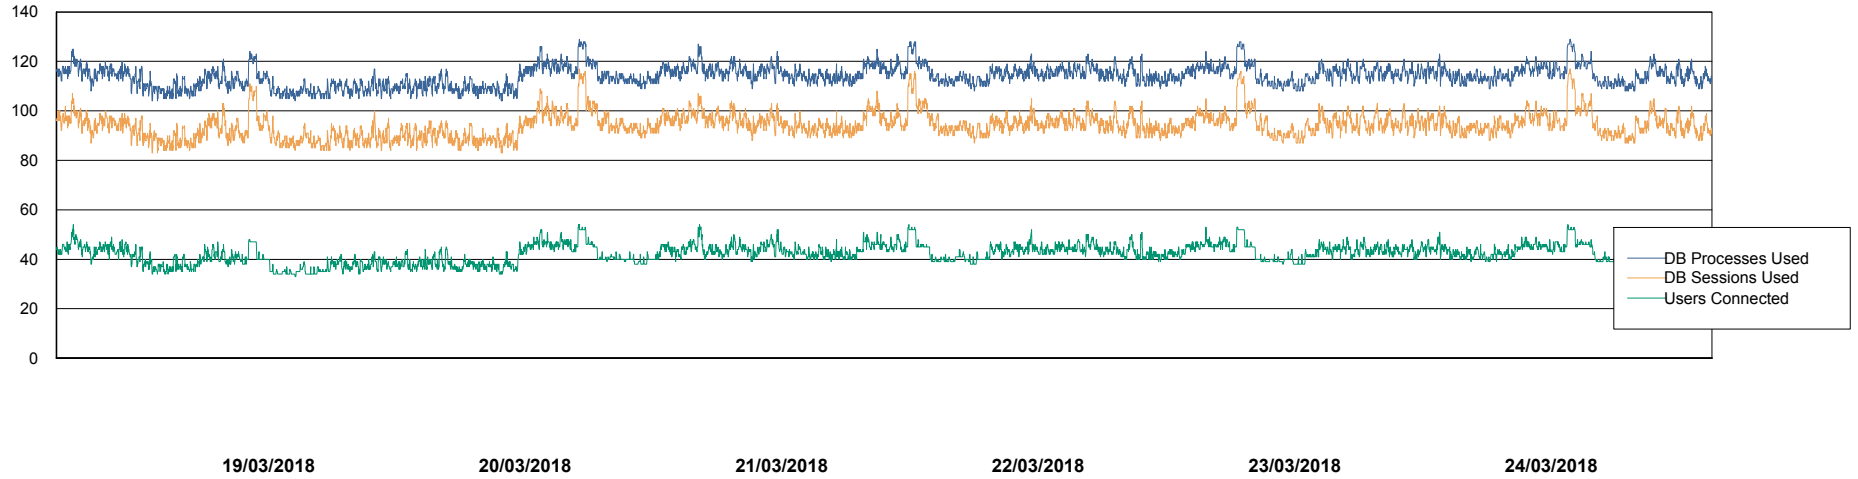

Database Performance STKDB_ABS1 Production Database

DB Processes Max 500
DB Sessions Max 776