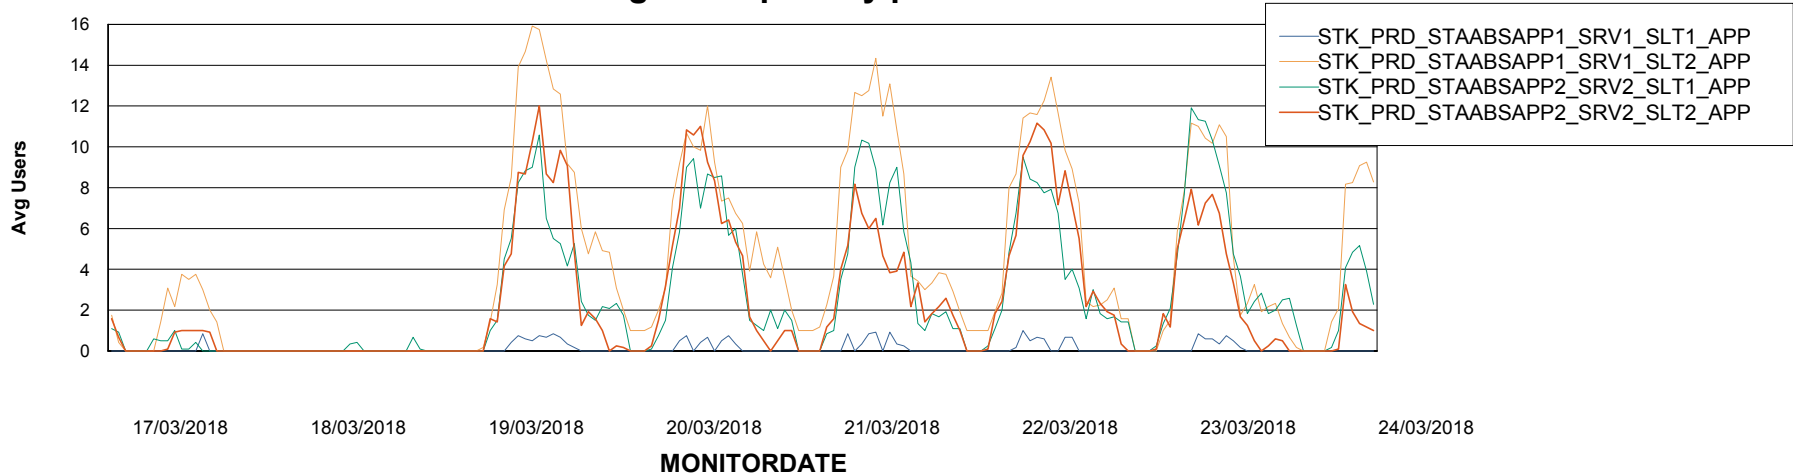

Weekly SLA Customer Report

Customer STK_Production
Database ID 82

ABSSolute Application Server Services

Avg memory used per ABS Server Service

Avg users per day per ABS server

Weekly SLA Customer Report

Customer STK_Production
Database ID 82