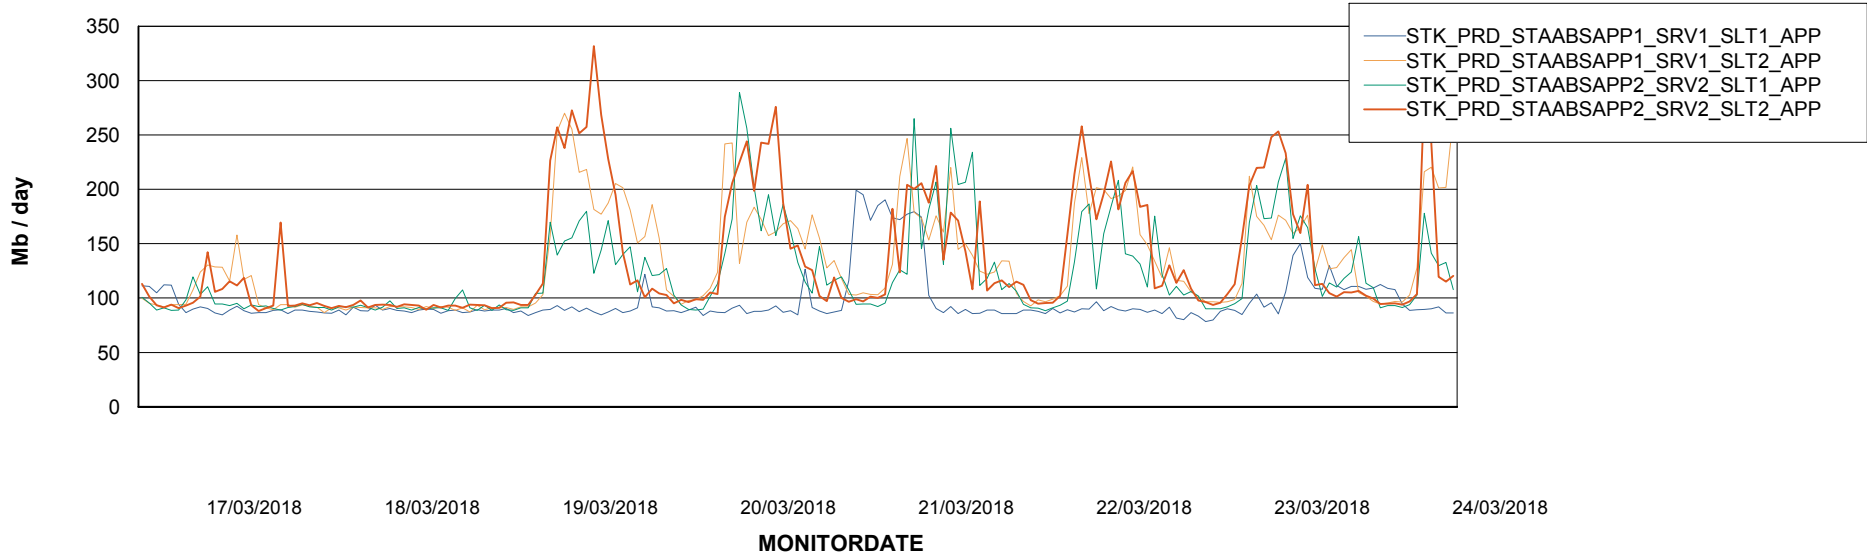

ABSSolute Application Server Services

Avg memory used per ABS Server Service