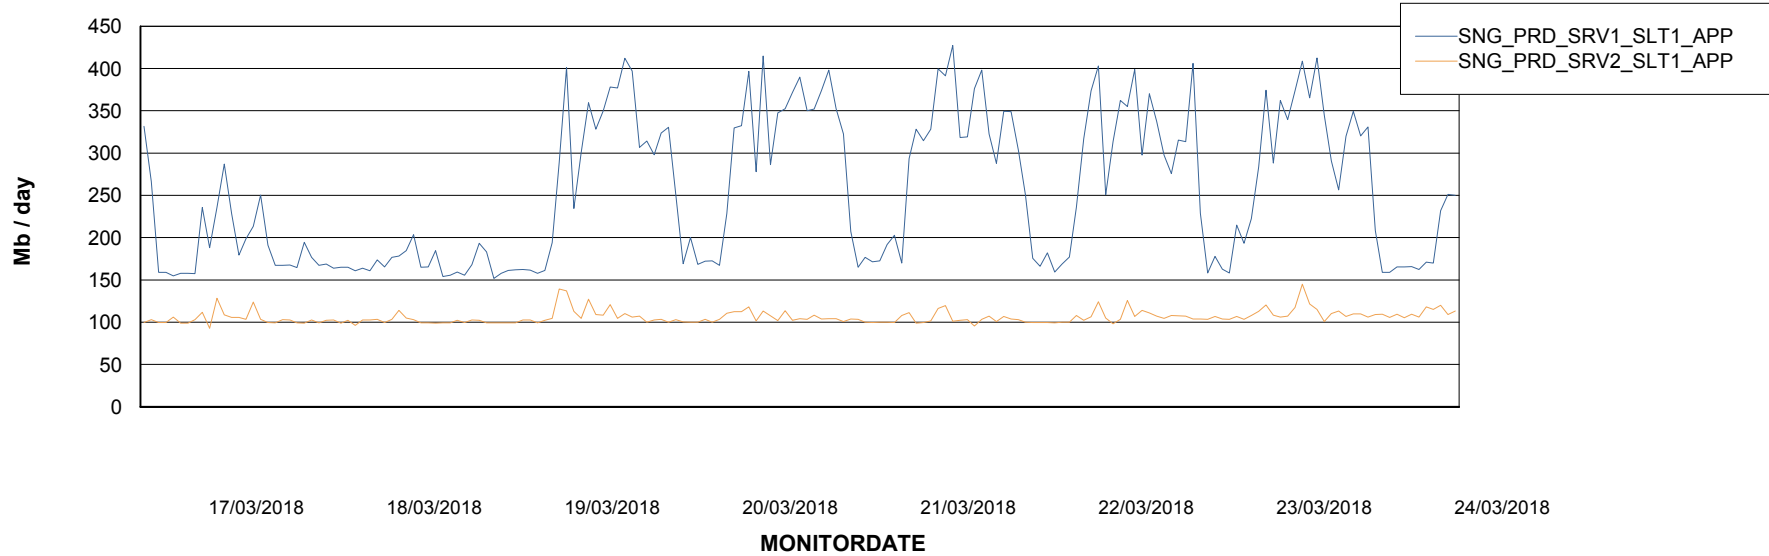

ABSSolute Application Server Services

Avg memory used per ABS Server Service