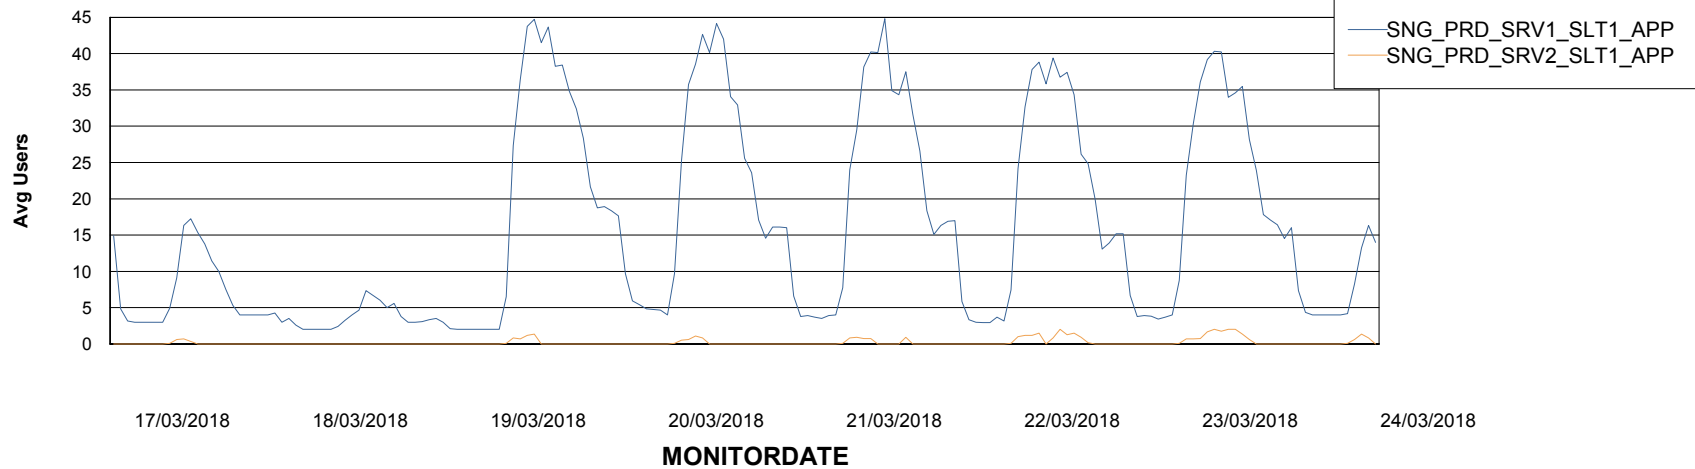

Avg users per day per ABS server