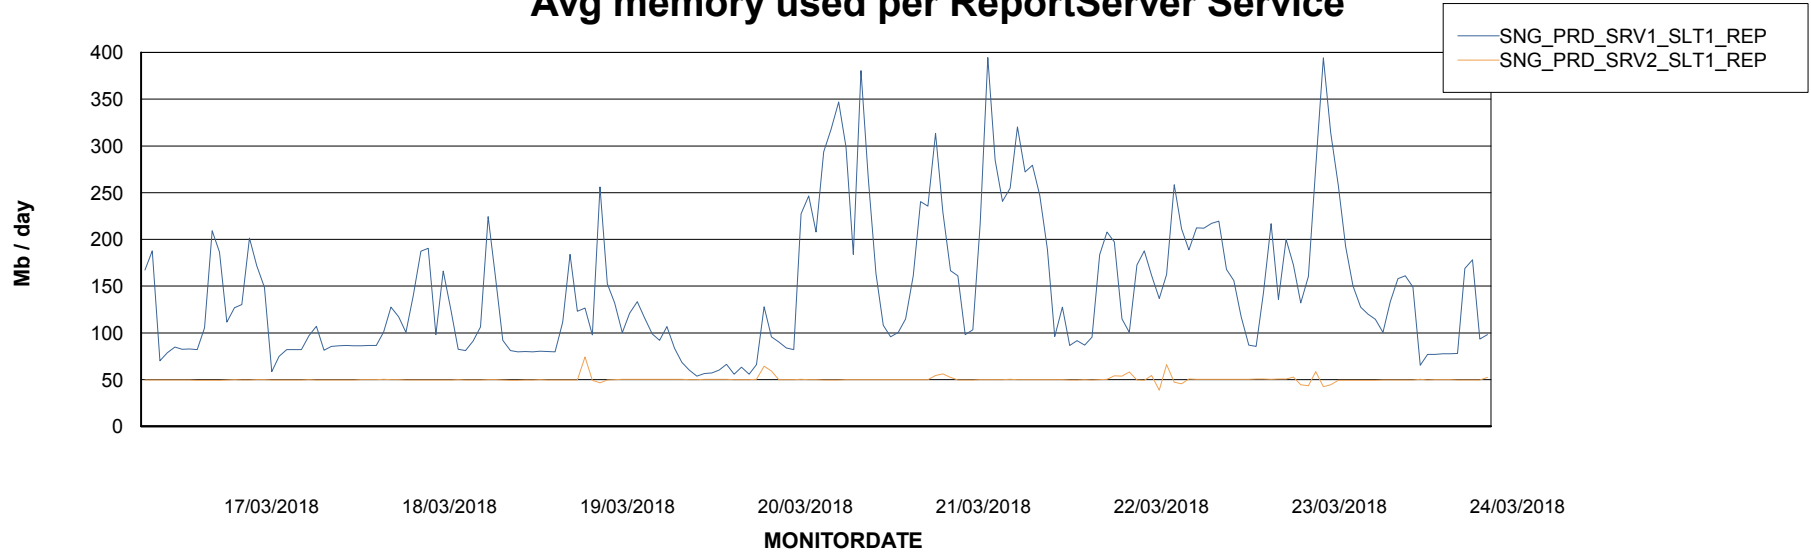

ABSSolute Application ReportServer Services

Avg memory used per ReportServer Service