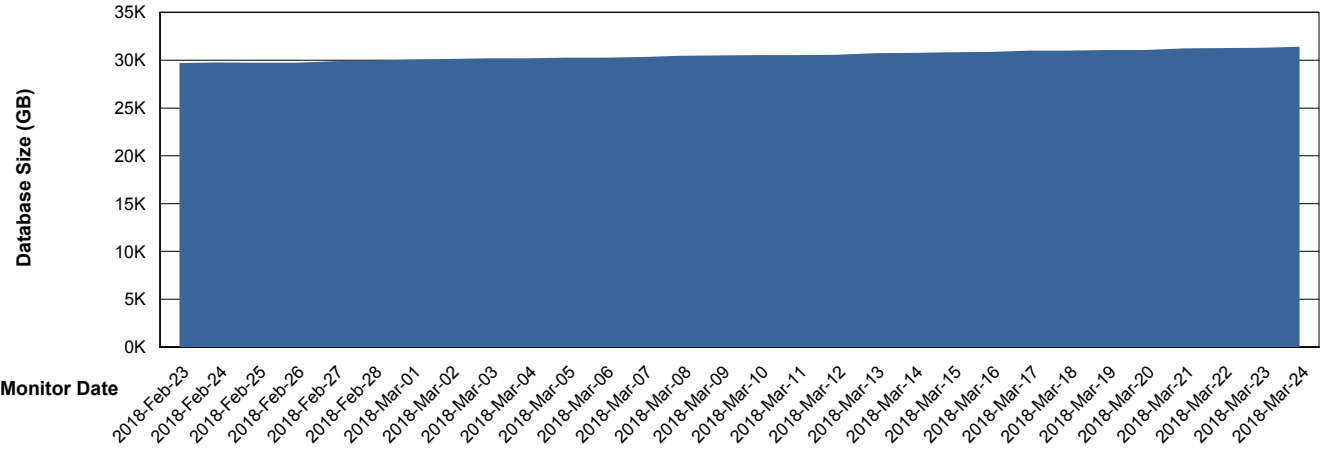

DATABASE SIZE RSSDB_Production

Database growth over last month

Database Tablespace RSSDB_Production

Date	Tablespace Name	Filesize (Gb)	Usedsize (Gb)	Percentage free
24/03/2018	ABSDATA	17,500	13,597	22
	INDX	21,500	16,469	23
23/03/2018	ABSDATA	17,500	13,597	22
	INDX	21,500	16,469	23
22/03/2018	ABSDATA	17,500	13,571	22
	INDX	21,500	16,399	24
21/03/2018	ABSDATA	17,500	13,560	23
	INDX	21,500	16,387	24
20/03/2018	ABSDATA	17,500	13,535	23
	INDX	21,500	16,353	24
19/03/2018	ABSDATA	17,500	13,454	23
	INDX	21,500	16,300	24
18/03/2018	ABSDATA	17,500	13,421	23
	INDX	21,500	16,278	24