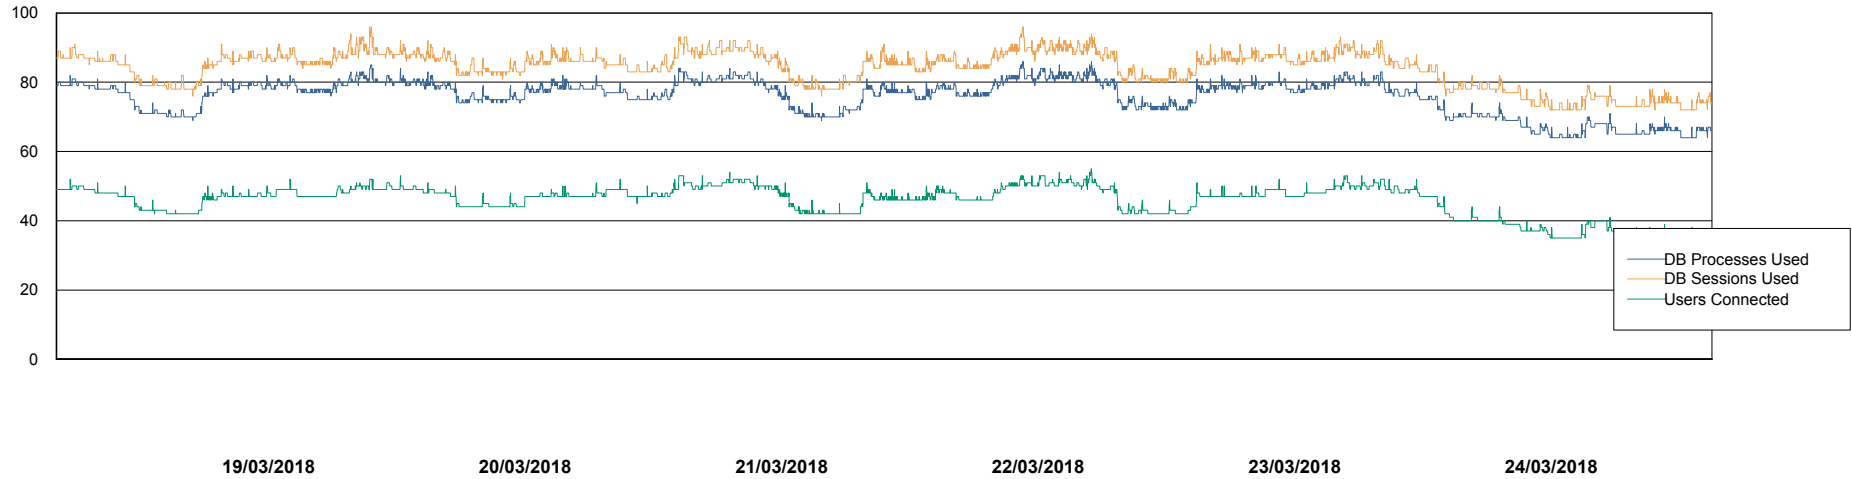

Database Performance RSSDB_Production