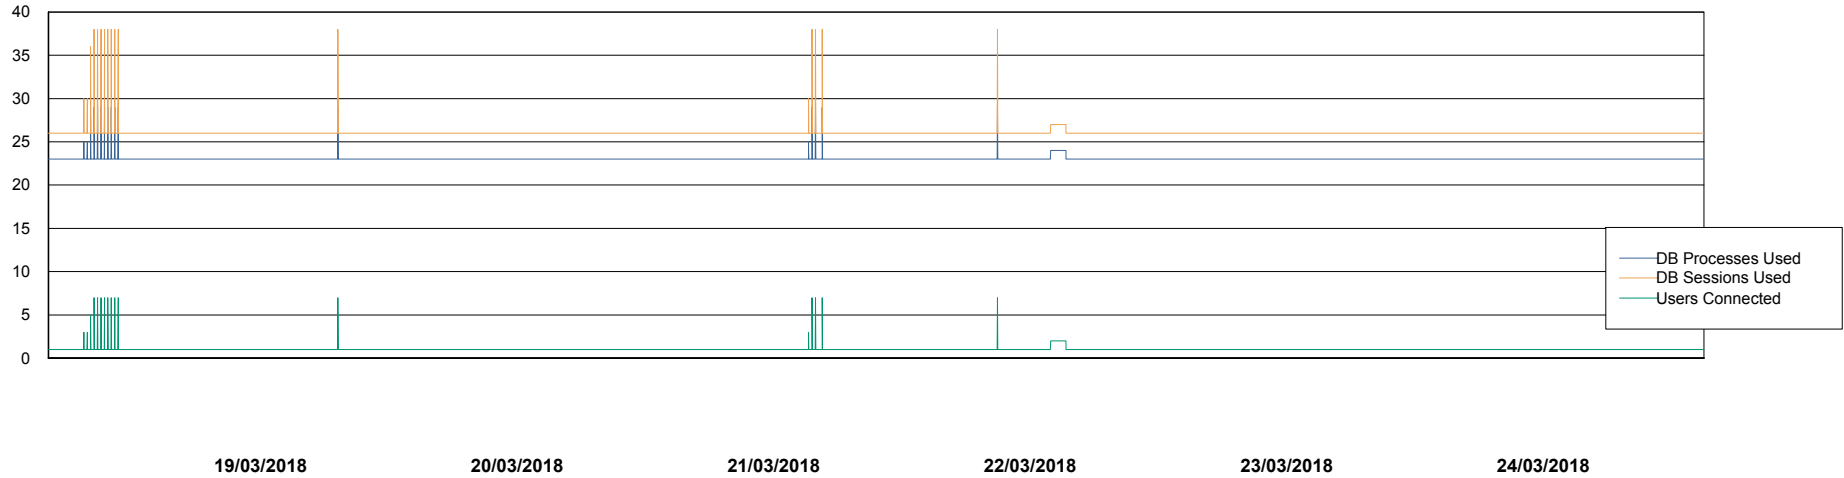

Database Performance RSSDB_Standby