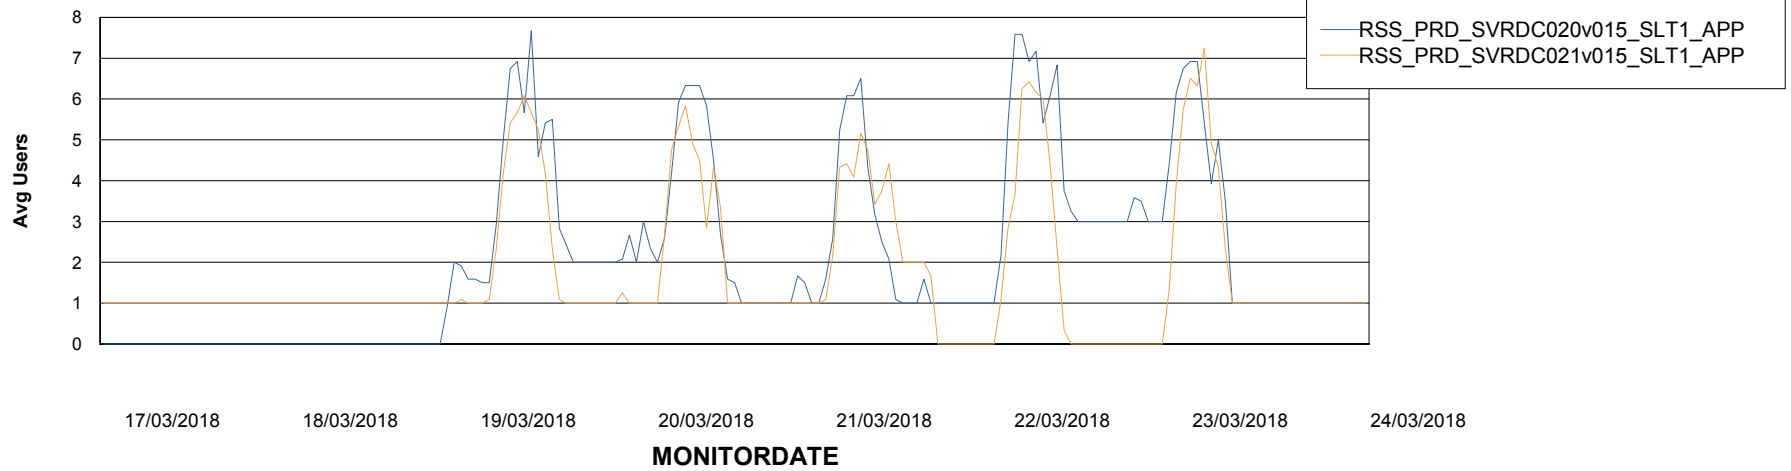

Avg users per day per ABS server