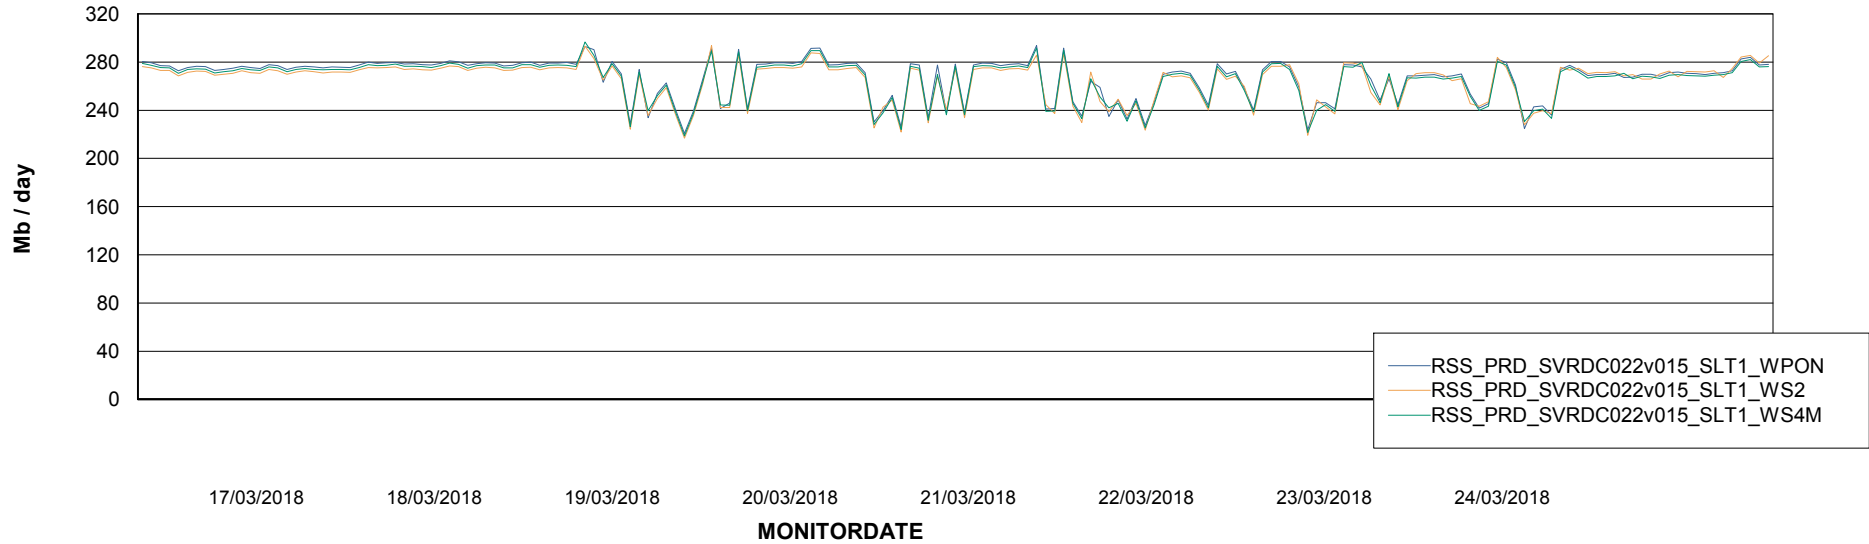

ABSSolute Web Component Services

Avg memory used per ABS Web component