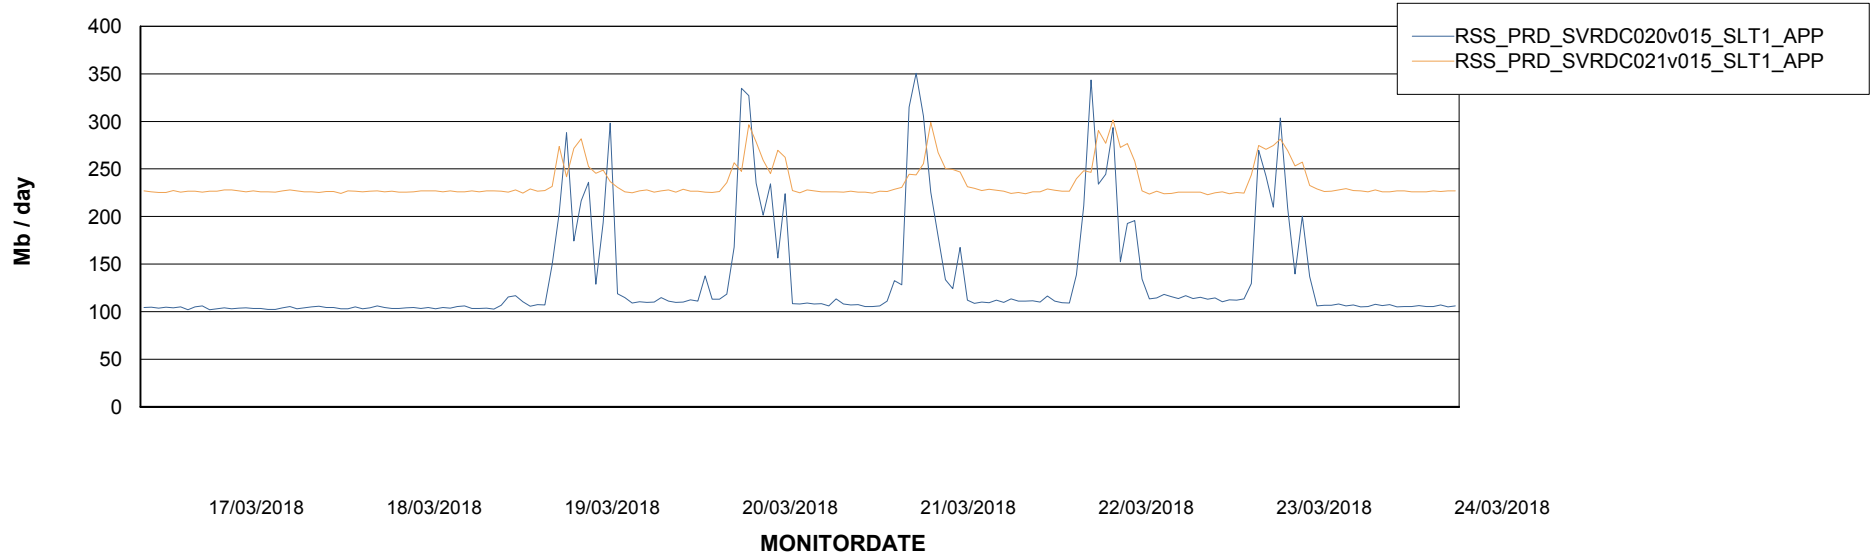

ABSSolute Application Server Services

Avg memory used per ABS Server Service