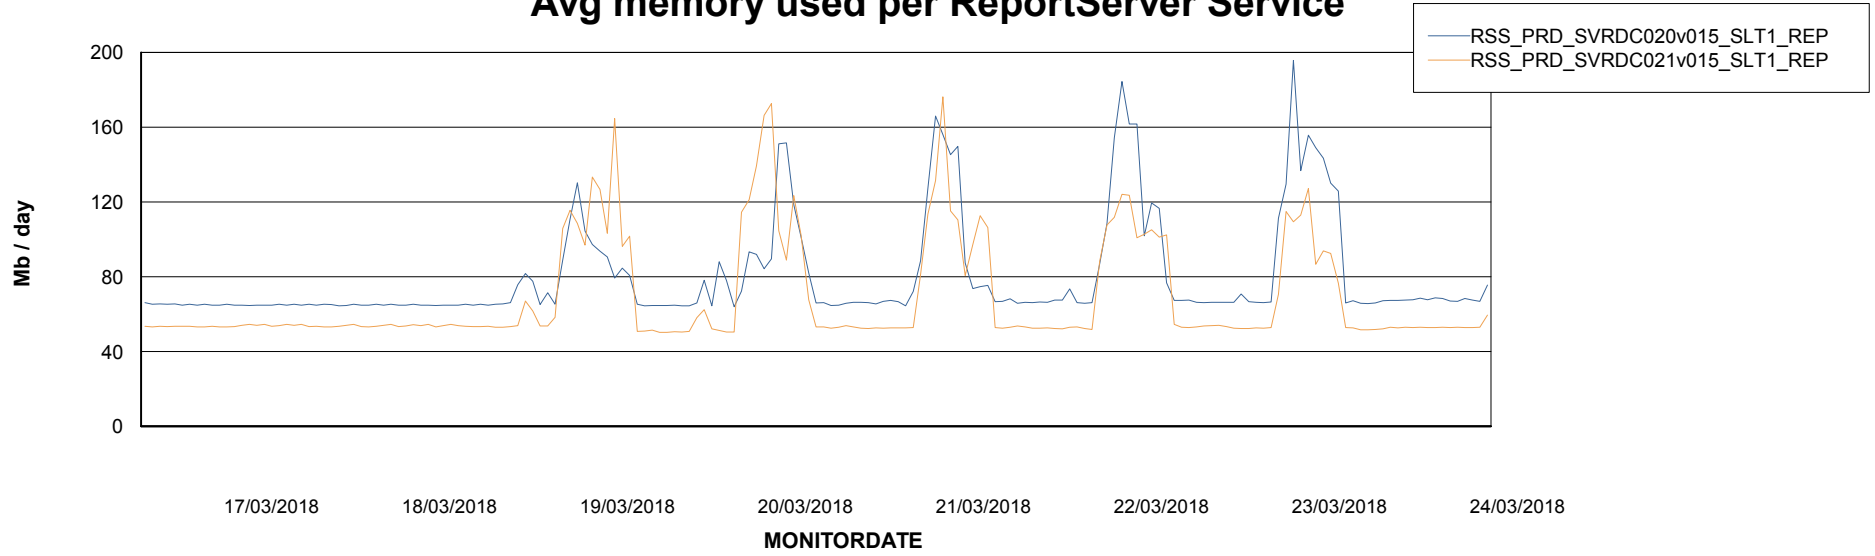

ABSSolute Application ReportServer Services

Avg memory used per ReportServer Service