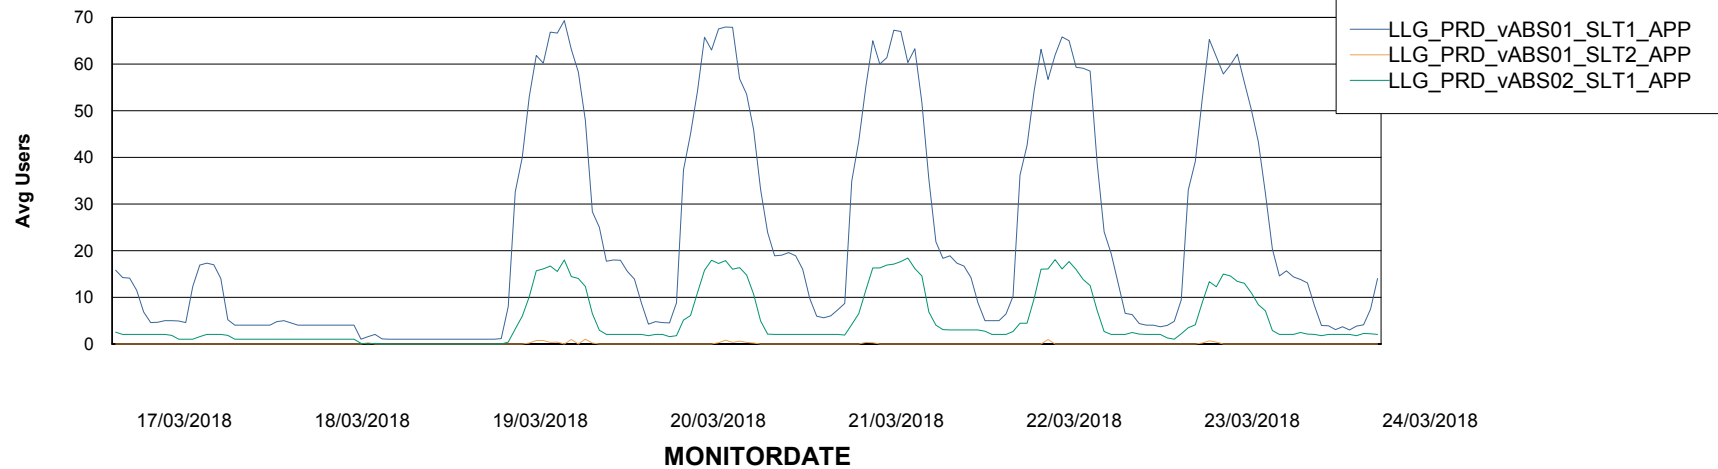

Avg users per day per ABS server