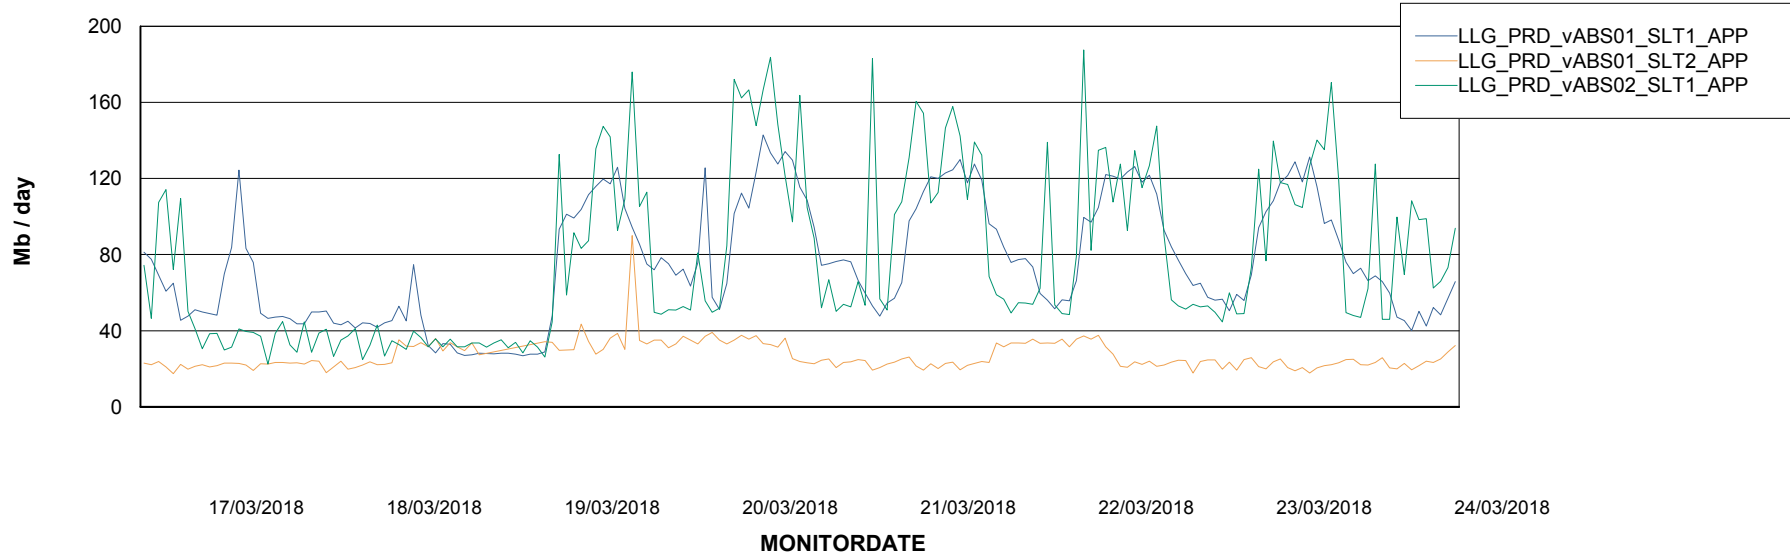

ABSSolute Application Server Services

Avg memory used per ABS Server Service