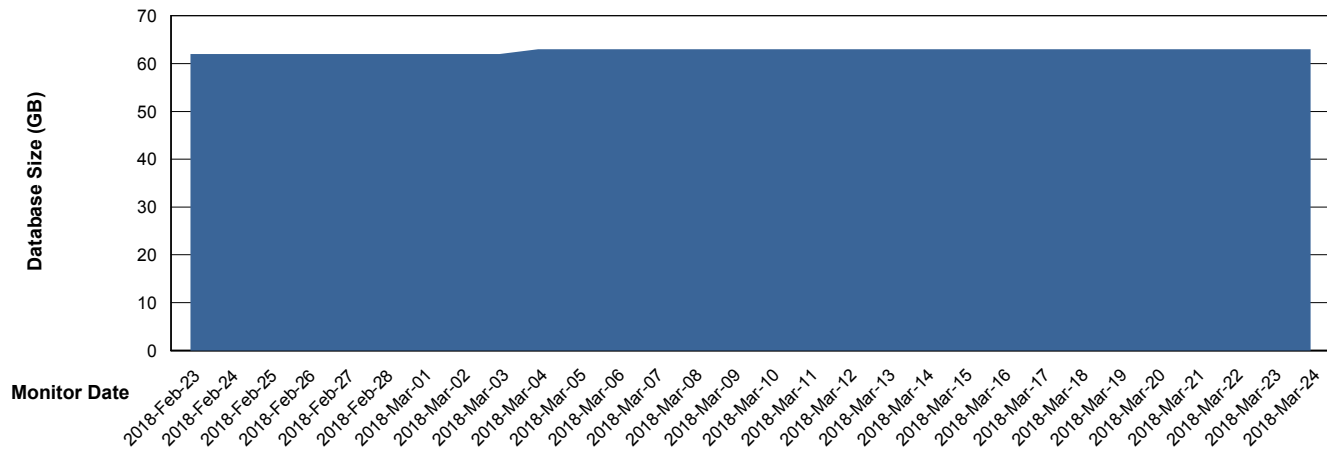

# Weekly SLA Customer Report

Customer LLG\_Production  
 Database ID 53

DATABASE SIZE LLGDB\_Production

Database growth over last month

DATABASE SIZE LLGDBBI\_Production

Database growth over last month