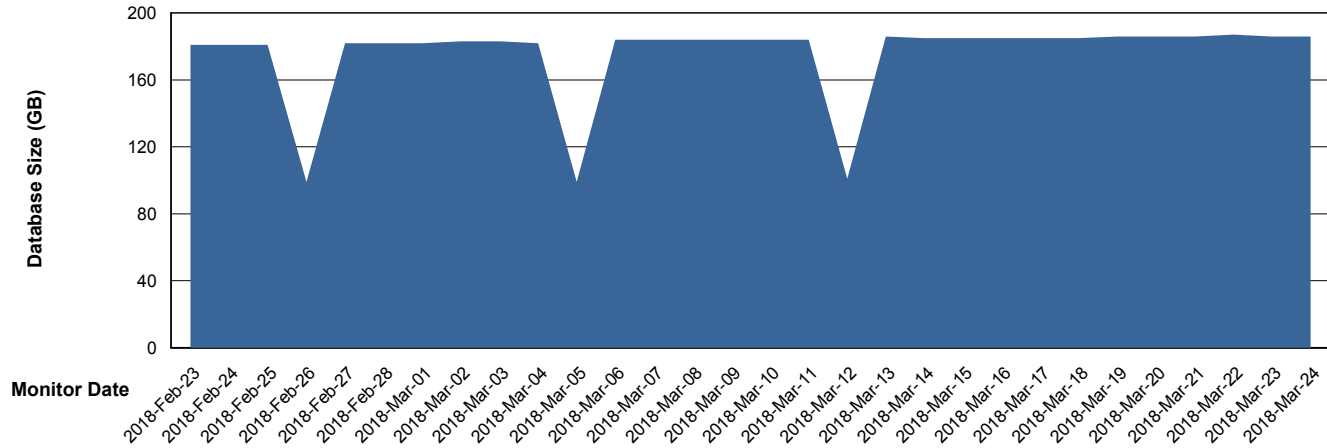

DATABASE SIZE LLGDB_Production

Database growth over last month