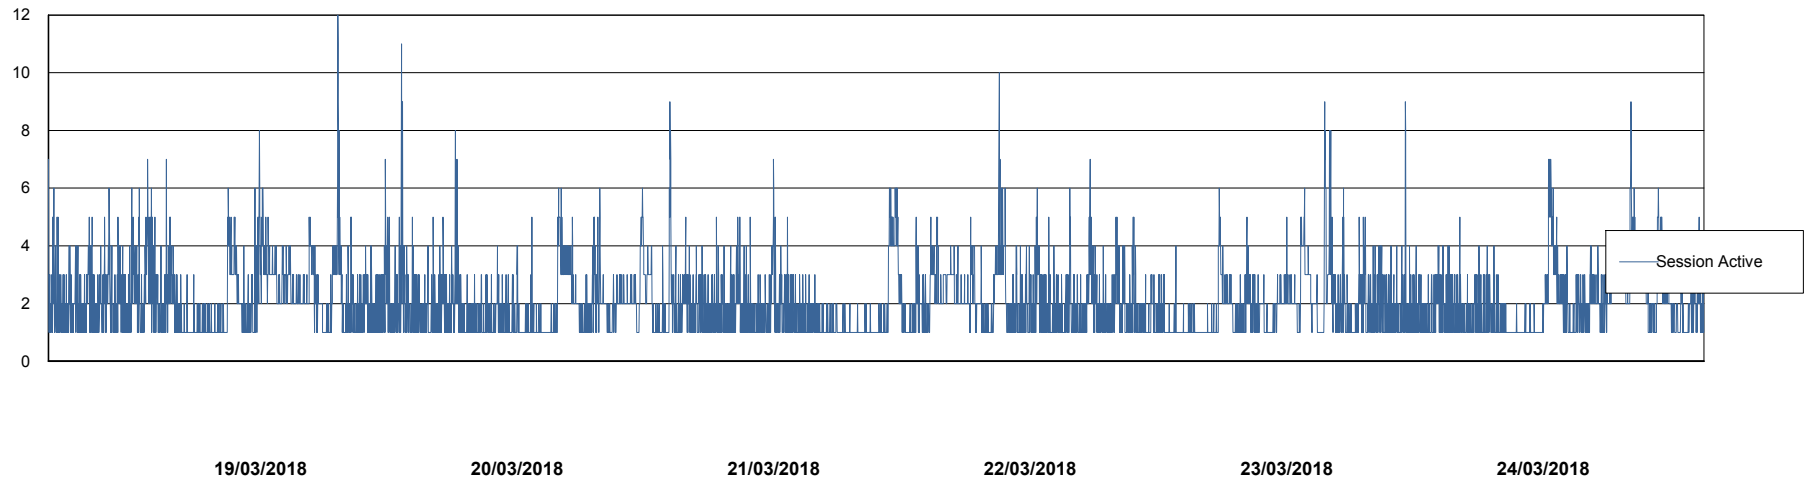

Database Performance LLGDB_Production

DB Processes Max 520
DB Sessions Max 804