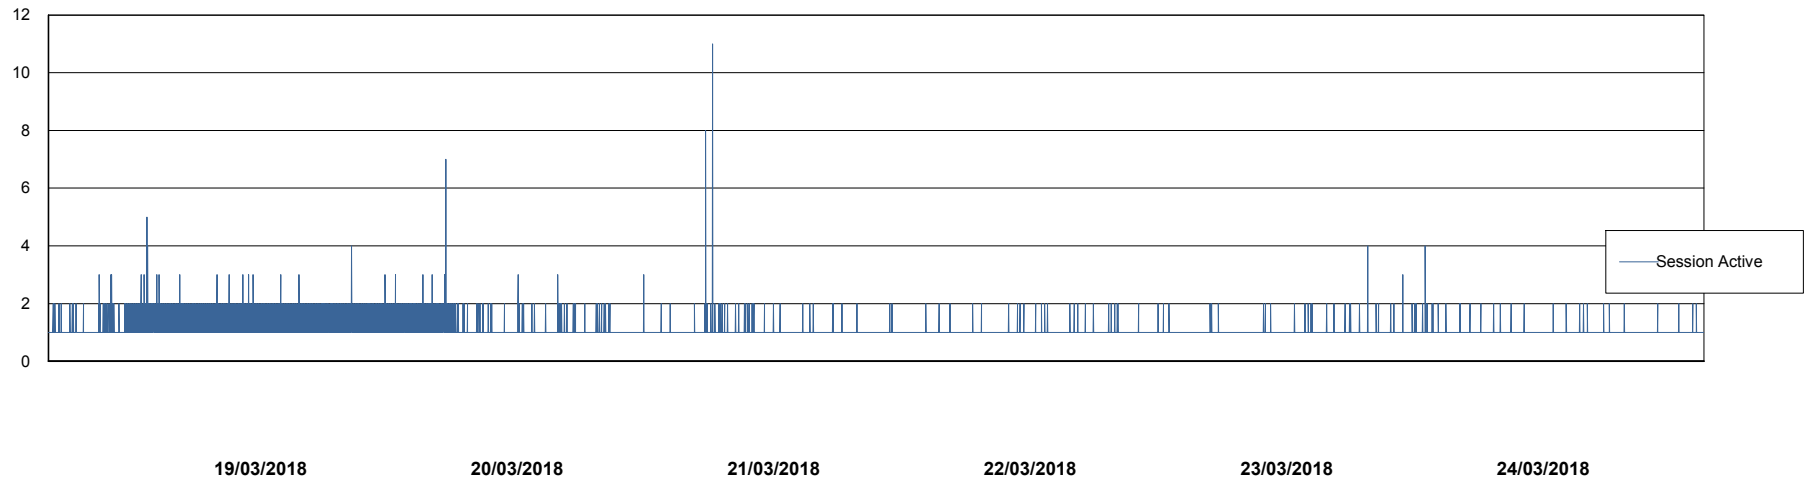

Database Performance LLGDB_Standby

DB Processes Max 520
DB Sessions Max 804