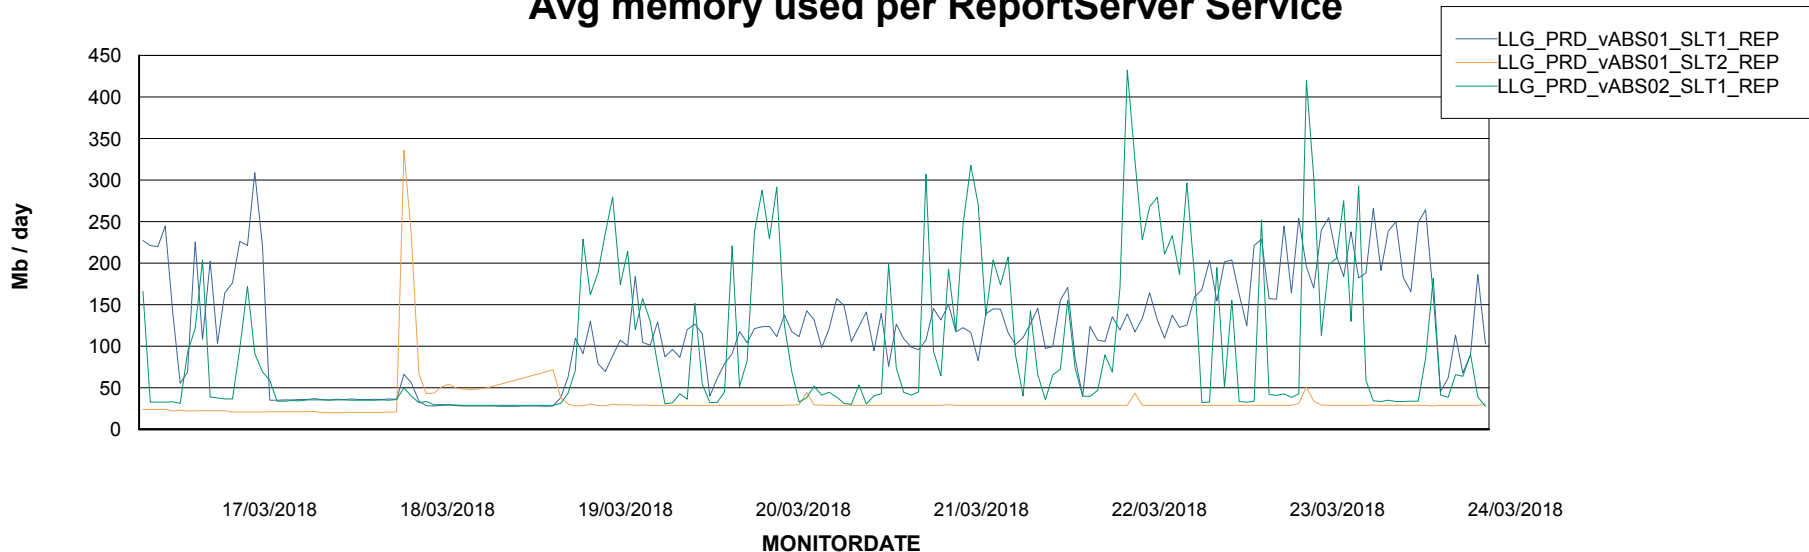

ABSSolute Application ReportServer Services

Avg memory used per ReportServer Service