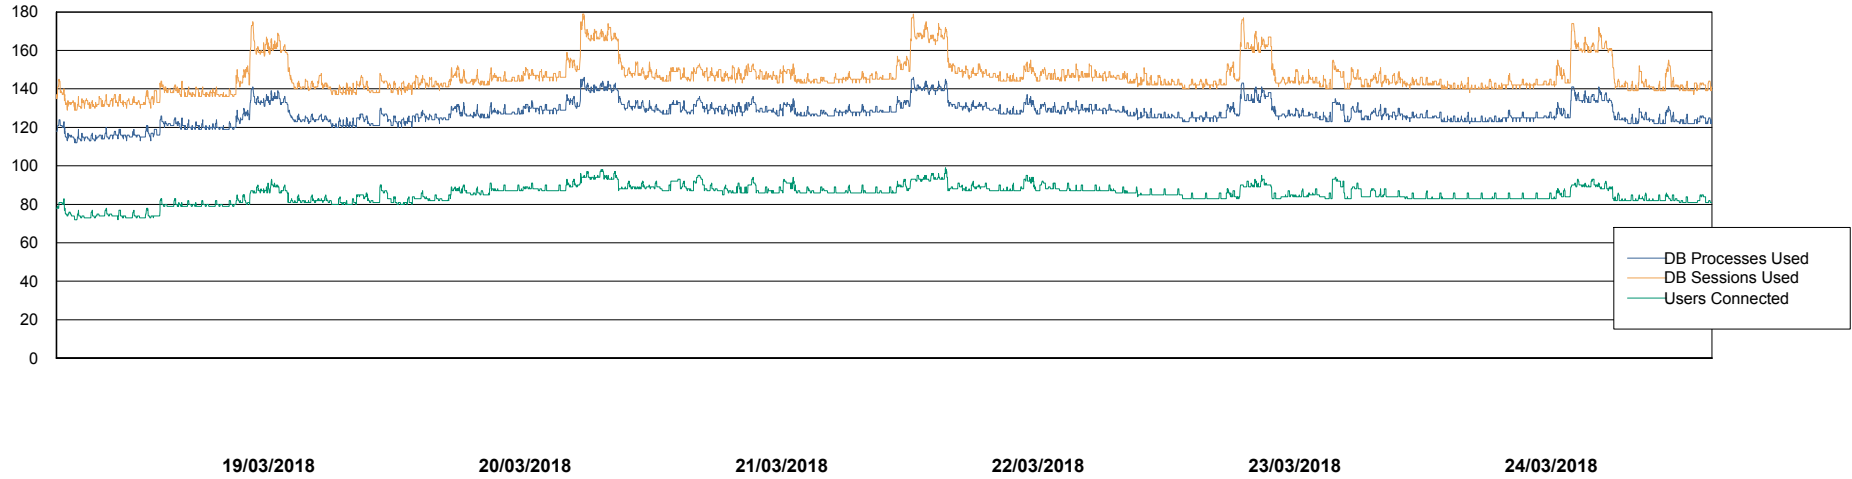

Database Performance LLGDB_Production

DB Processes Max 520
DB Sessions Max 804