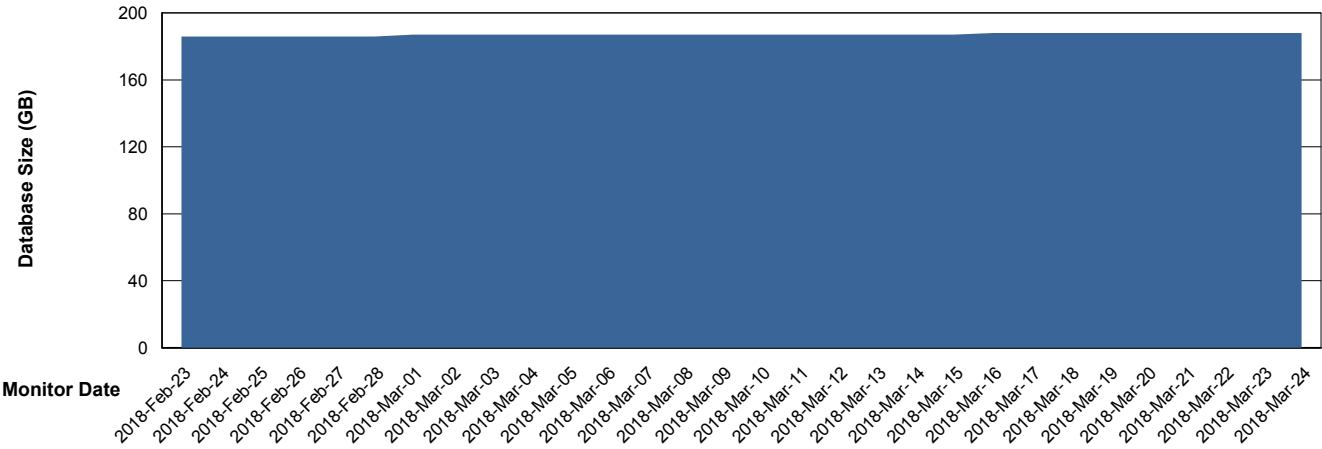

DATABASE SIZE FISDB_Production

Database growth over last month

Database Tablespace FISDB_Production

Date	Tablespace Name	Filesize (Gb)	Usedsize (Gb)	Percentage free
24/03/2018	ABSDATA	94	80	15
	INDX	127	109	14
23/03/2018	ABSDATA	94	80	15
	INDX	127	109	14
22/03/2018	ABSDATA	94	80	15
	INDX	127	109	14
21/03/2018	ABSDATA	94	80	15
	INDX	127	109	14
20/03/2018	ABSDATA	94	80	15
	INDX	127	109	14
19/03/2018	ABSDATA	94	80	15
	INDX	127	109	14
18/03/2018	ABSDATA	94	80	15
	INDX	127	109	14