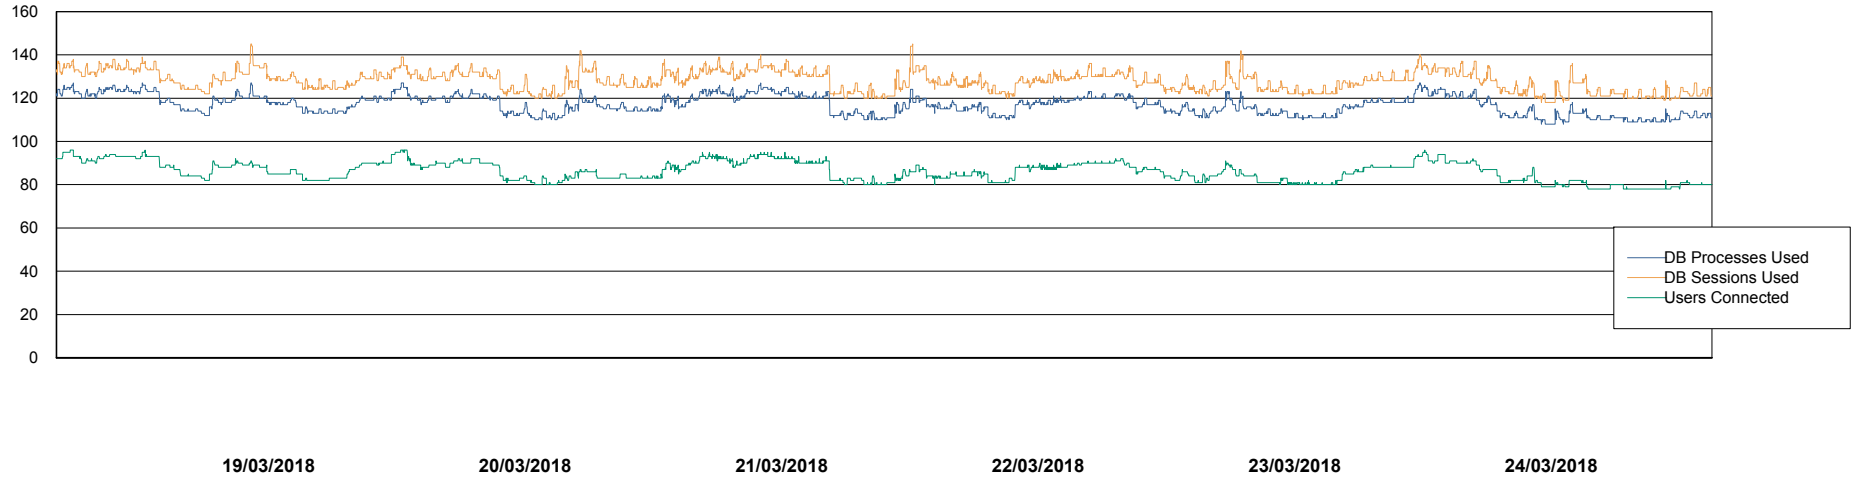

Database Performance FISDB_Production

DB Processes Max 150
DB Sessions Max 264