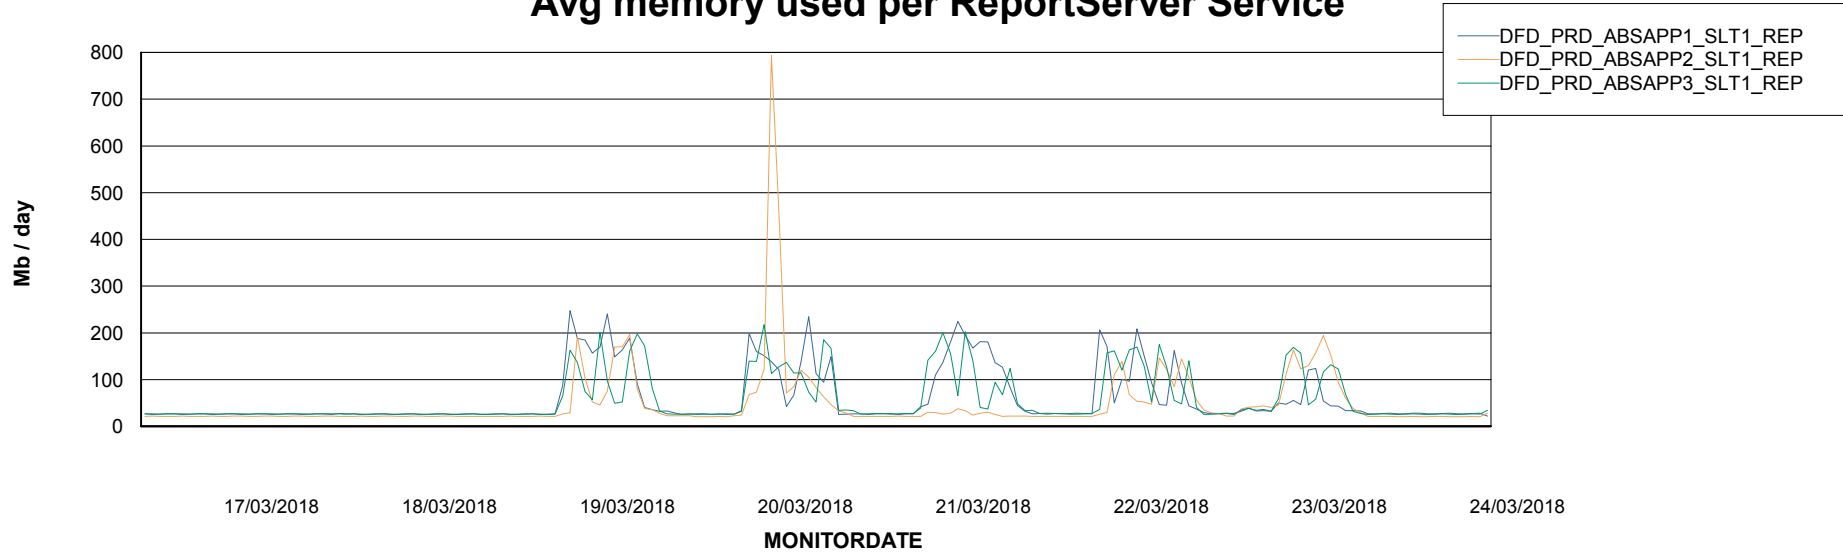

Avg users per day per ABS server

Weekly SLA Customer Report

Customer DFD Production
Database ID 39

ABSSolute Application ReportServer Services

Avg memory used per ReportServer Service

Disaster per ABS component