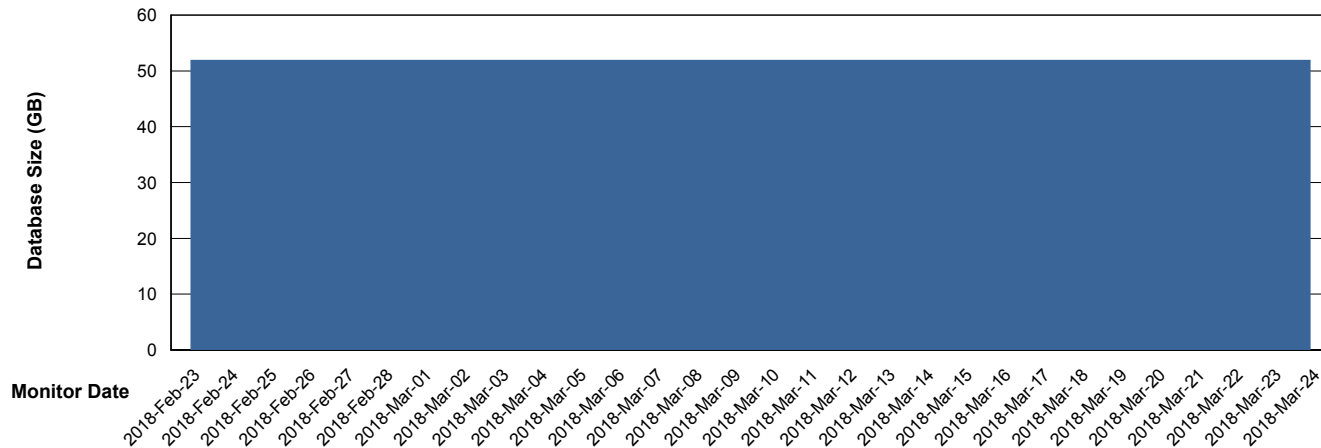

DATABASE SIZE DFDDDBI_Production

Database growth over last month