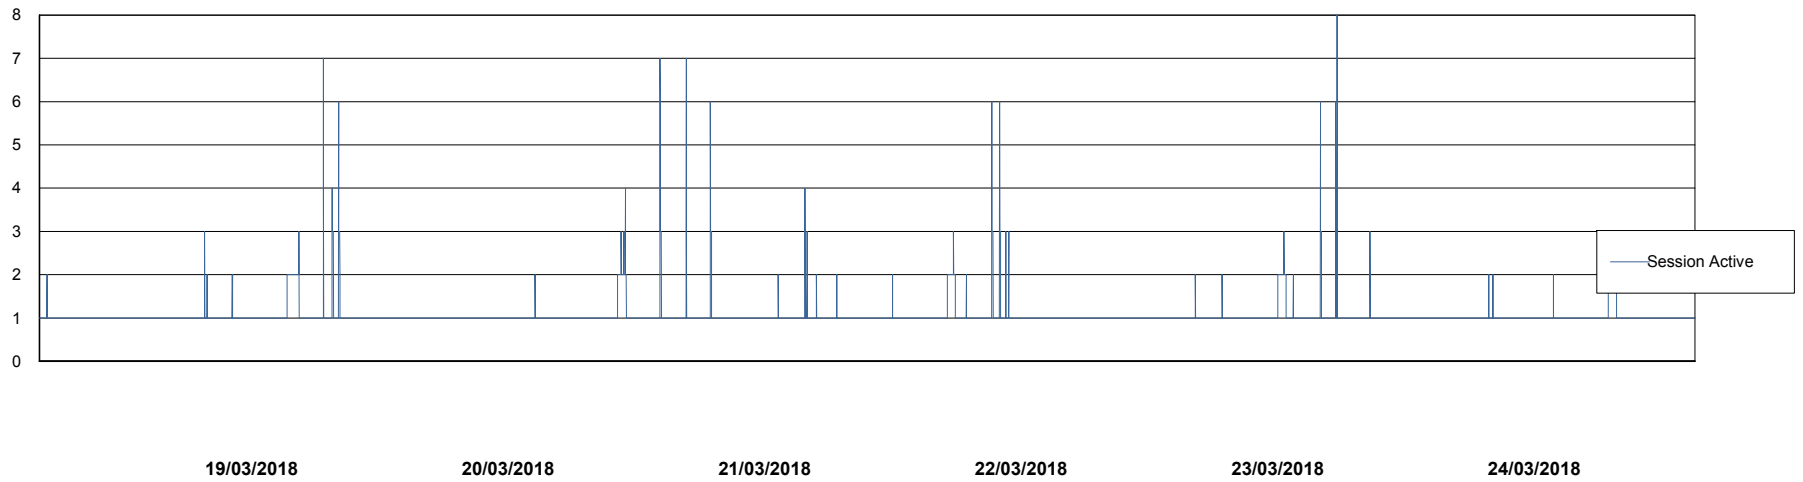

Weekly SLA Customer Report

Customer DFD Production
Database ID 39

Database Performance DFDDB_Production

Weekly SLA Customer Report

Customer DFD Production
Database ID 39

Database Performance DFDDDB_Standby

Weekly SLA Customer Report

Customer DFD Production
Database ID 39

Database Performance DFDDDBBI_Production

Weekly SLA Customer Report

Customer DFD Production
Database ID 39

DATABASE SIZE DFDDDB_Production

Database growth over last month