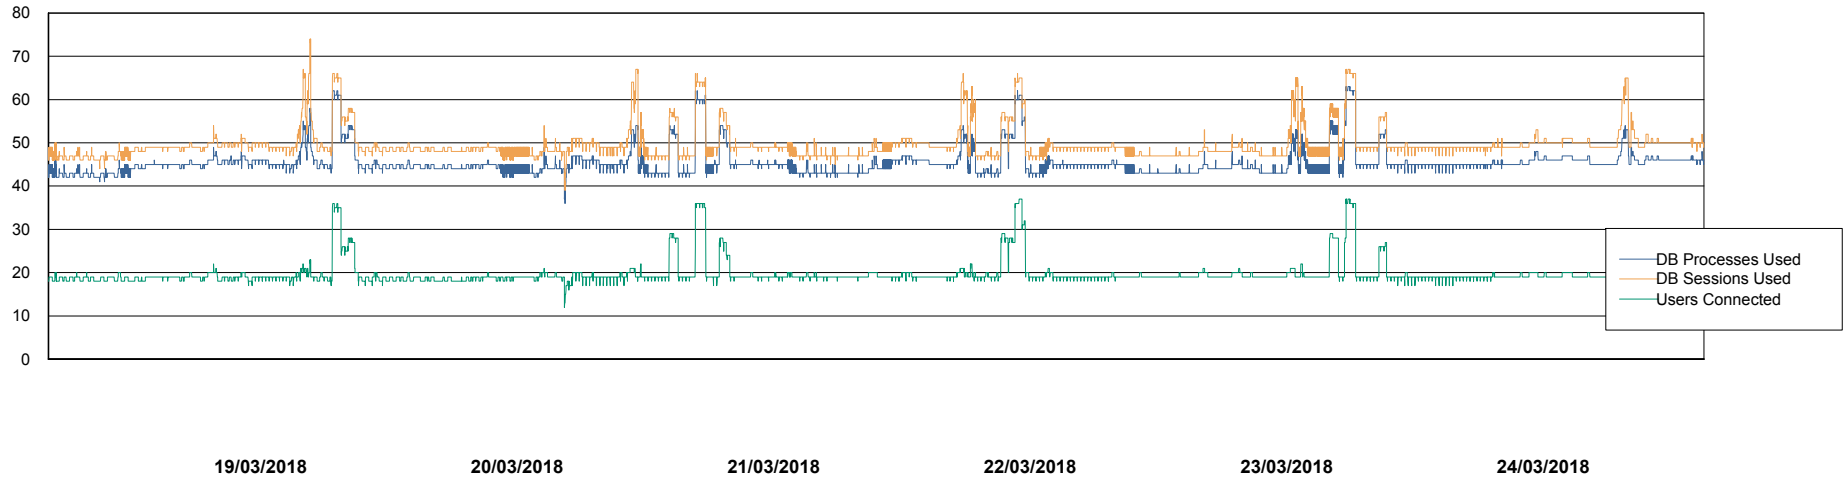

Database Performance DFDDDBBI_Production