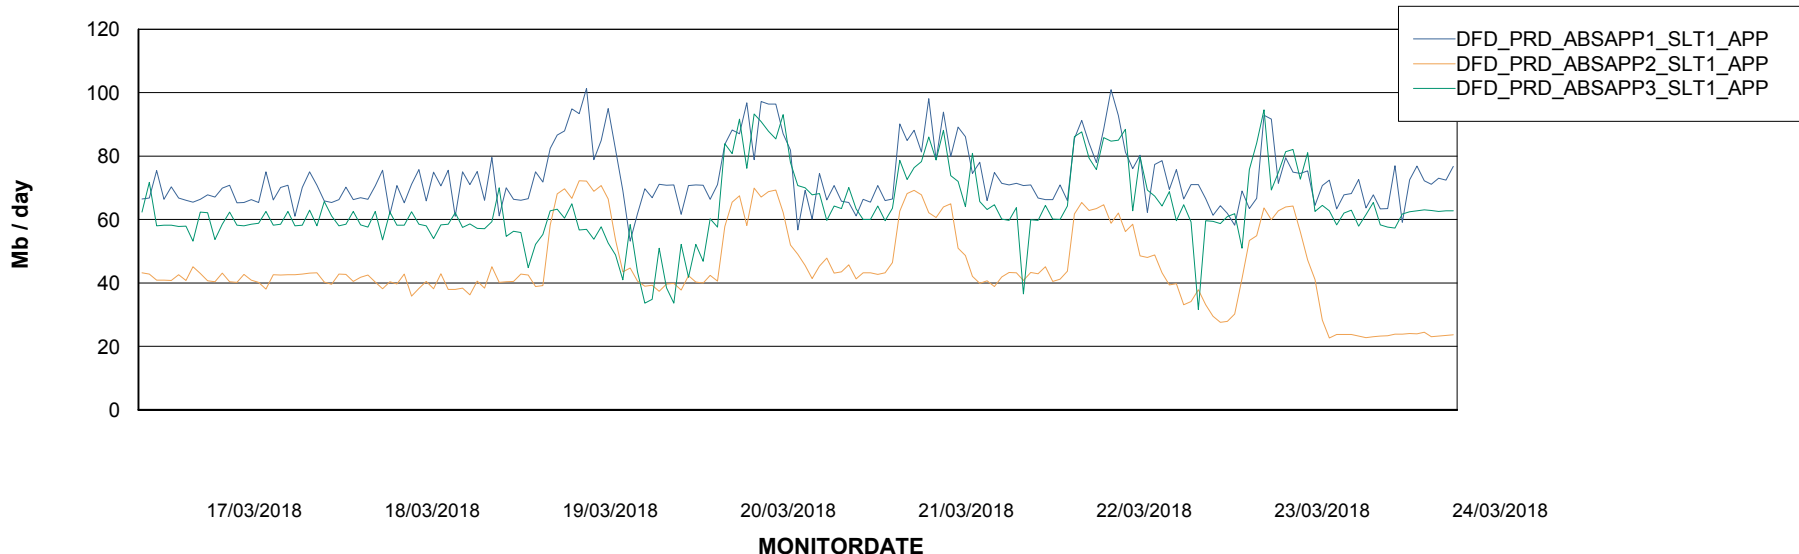

Standby Database Health DFD Production

Recovery lag for last 7 days

Weekly SLA Customer Report

Customer DFD Production
Database ID 39

ABSSolute Application Server Services

Avg memory used per ABS Server Service