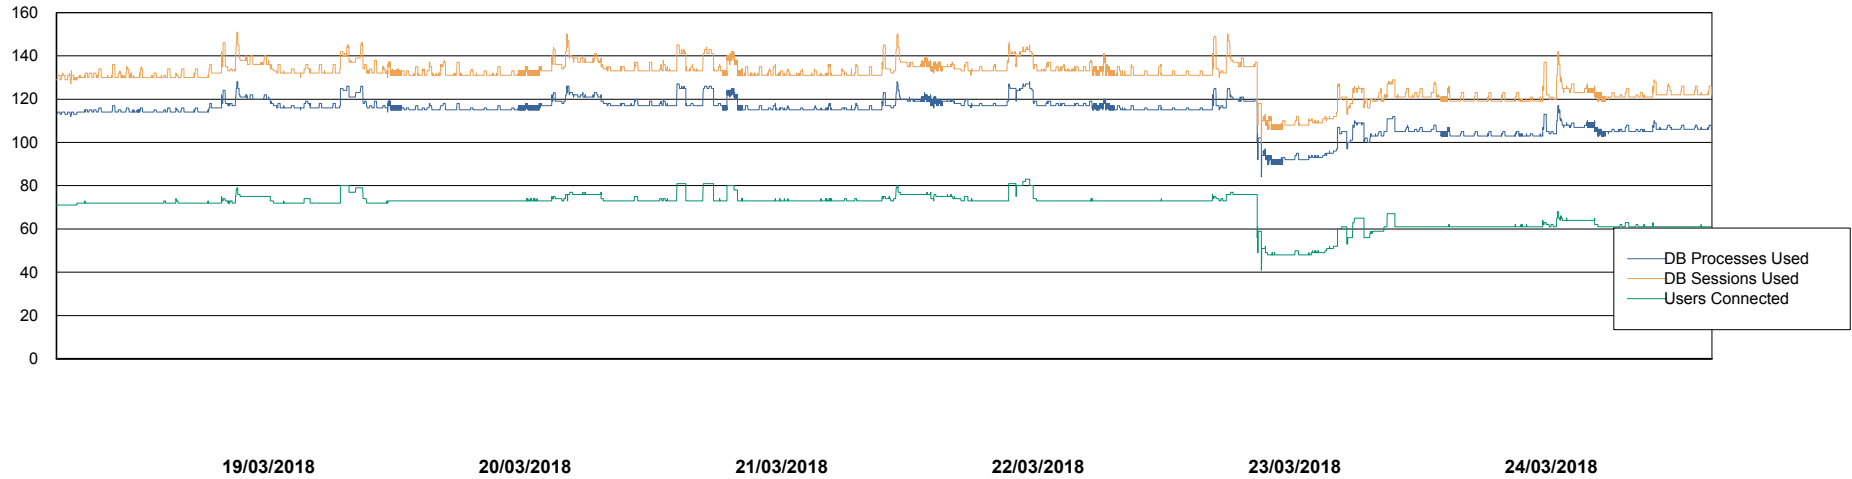

Database Performance DFDDB_Production