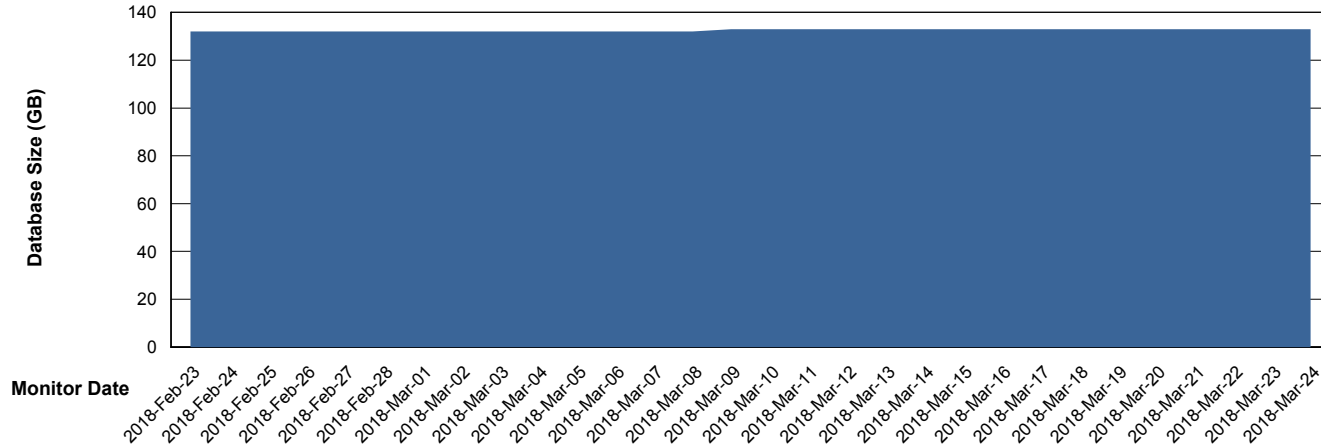

Weekly SLA Customer Report

Customer DFD Production
Database ID 39

Database Performance DFDDDBBI_Production

Weekly SLA Customer Report

Customer DFD Production
Database ID 39

DATABASE SIZE DFDDDB_Production

Database growth over last month