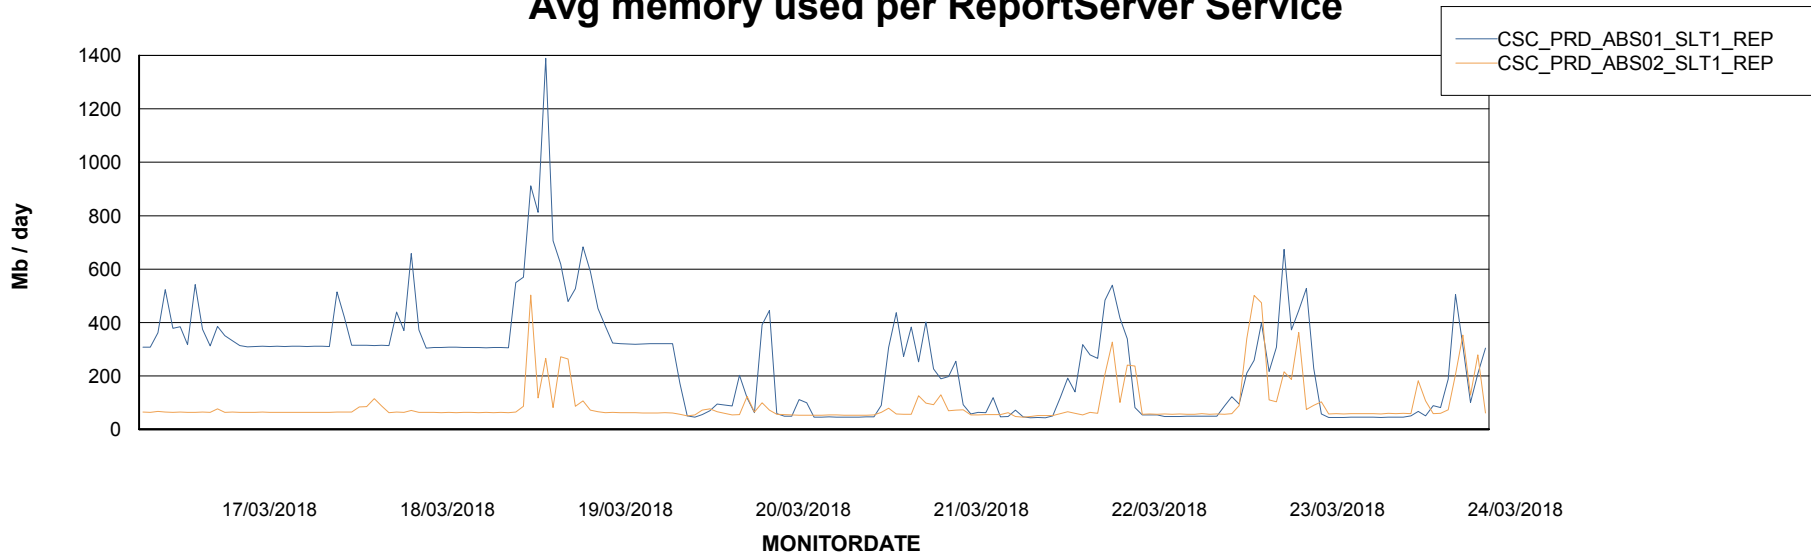

Avg memory used per ABS Server Service

Avg users per day per ABS server

Weekly SLA Customer Report

Customer CSC_Production
Database ID 50

ABSSolute Application ReportServer Services

Avg memory used per ReportServer Service