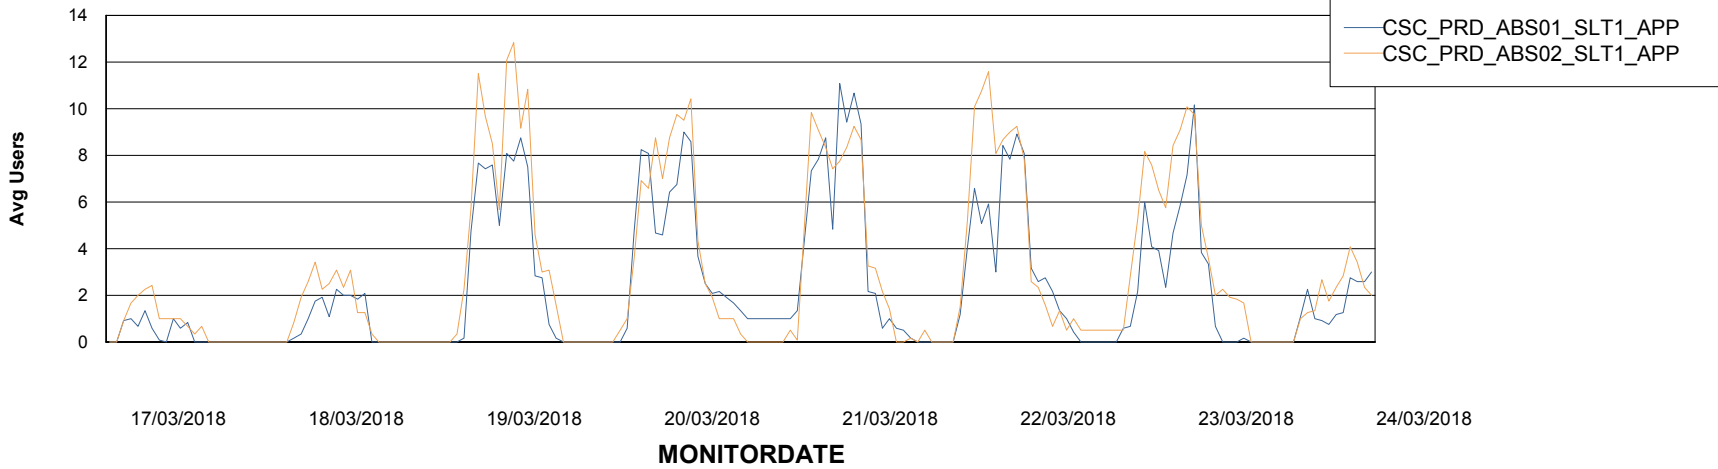

Avg users per day per ABS server