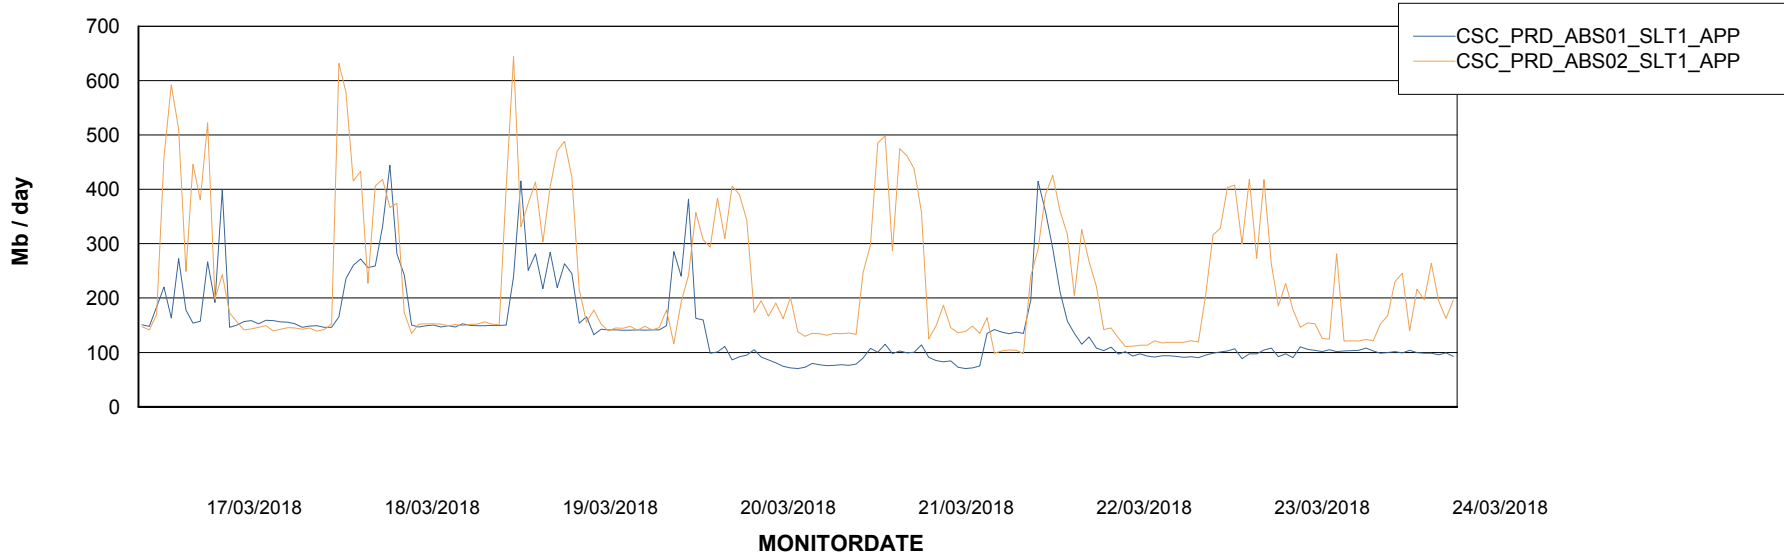

ABSSolute Application Server Services

Avg memory used per ABS Server Service