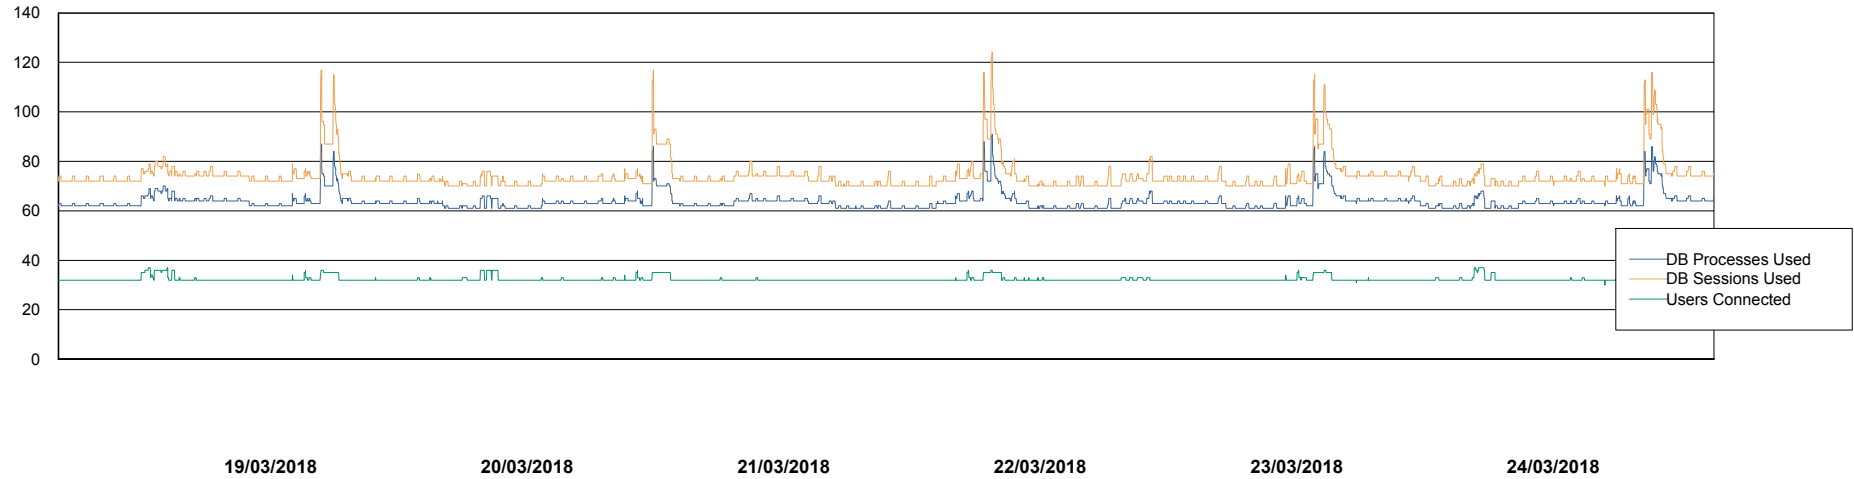

Database Performance BCMDB_ABS1 Production Database