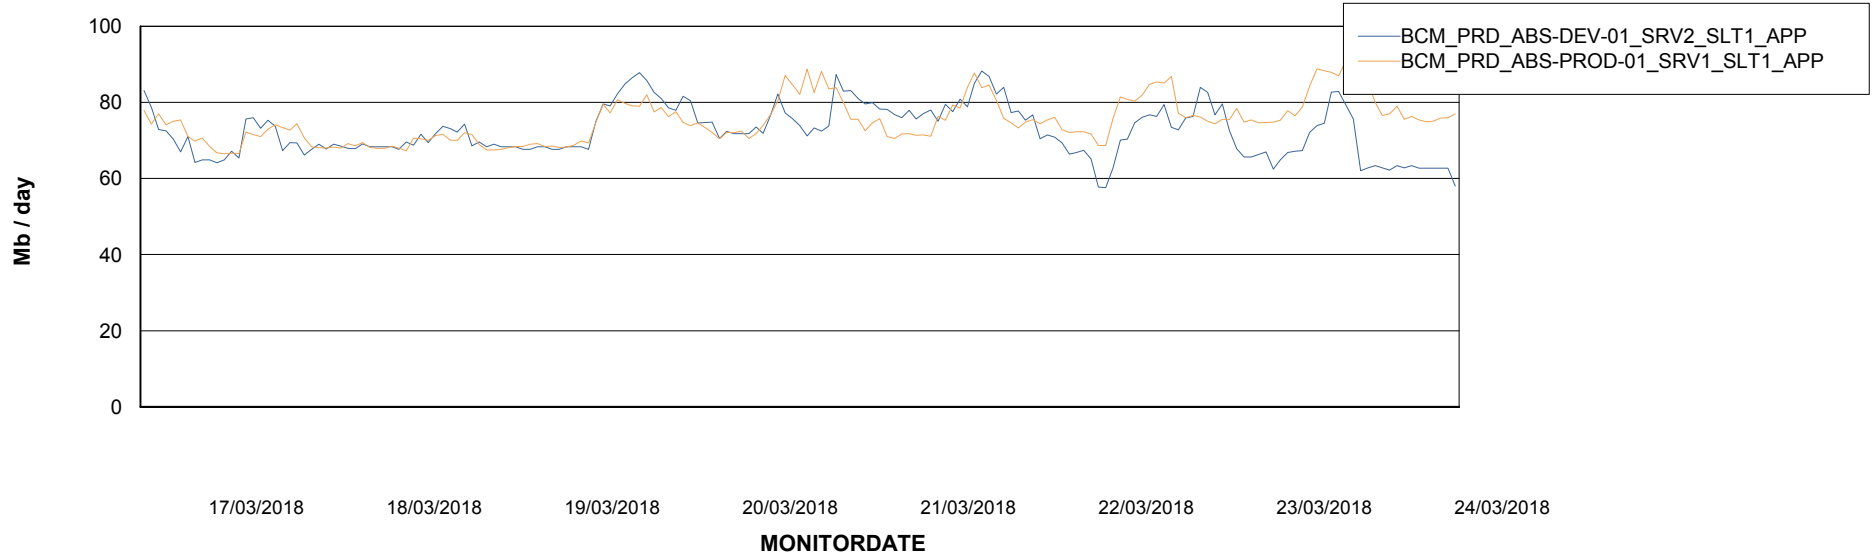

ABSSolute Application Server Services

Avg memory used per ABS Server Service