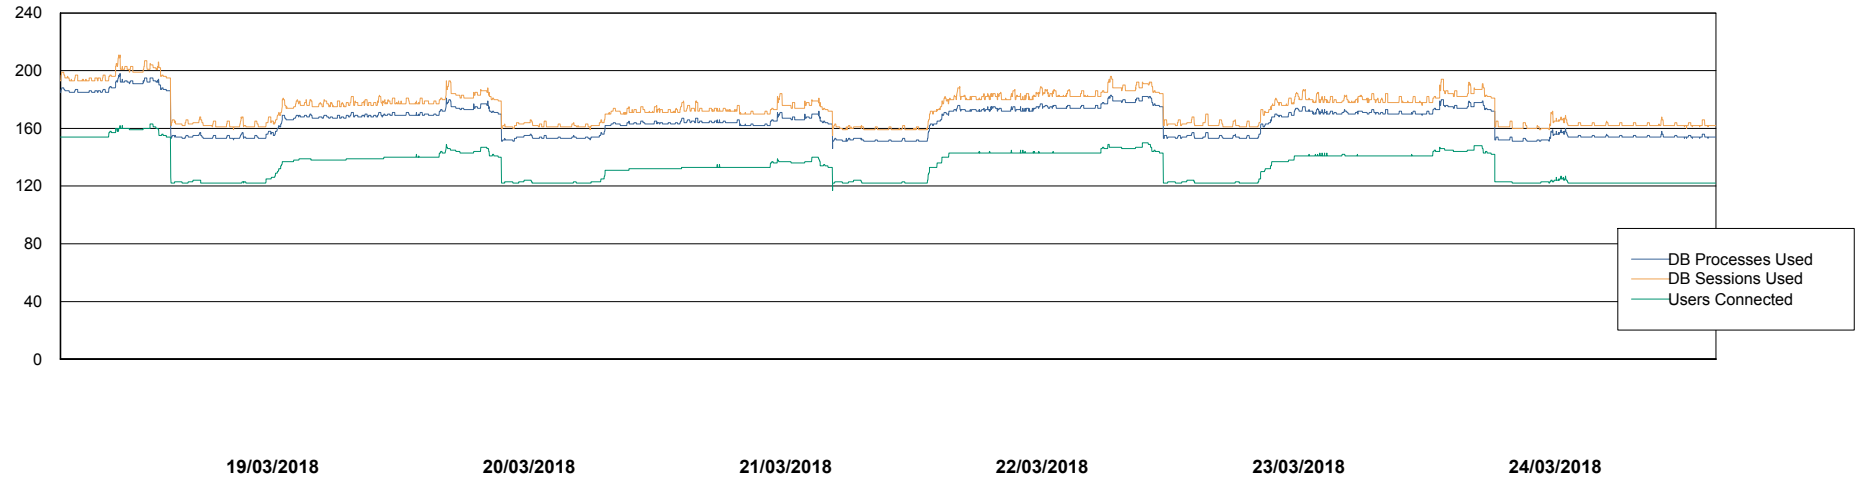

Weekly SLA Customer Report

Customer AUJ_Production
Database ID 41

Harddisk Usage AUJ_PRD_ORACLE_BI1

	Free disk space on / (%)	Total disk space on / (Gb)	Used disk space on / (Gb)
24/03/2018	10	526	448
23/03/2018	11	526	444
22/03/2018	11	526	442
21/03/2018	12	526	441
20/03/2018	12	526	440
19/03/2018	12	526	440
18/03/2018	12	526	440

Weekly SLA Customer Report

Customer AUJ_Production
Database ID 41

Database Performance AUJ_DB4_Primary

Weekly SLA Customer Report

Customer AUJ_Production
Database ID 41

Database Performance AUJ_DB5_Standby