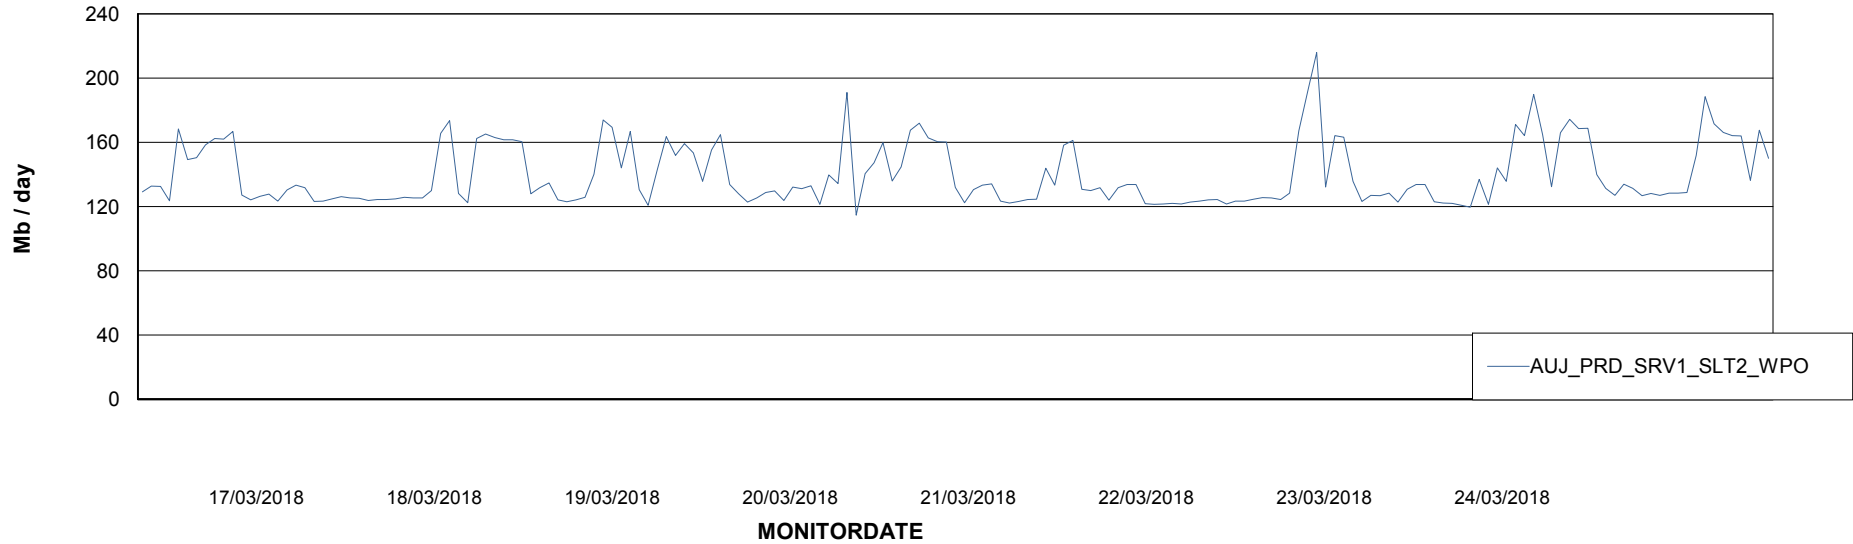

ABSSolute Web Component Services

Avg memory used per ABS Web component