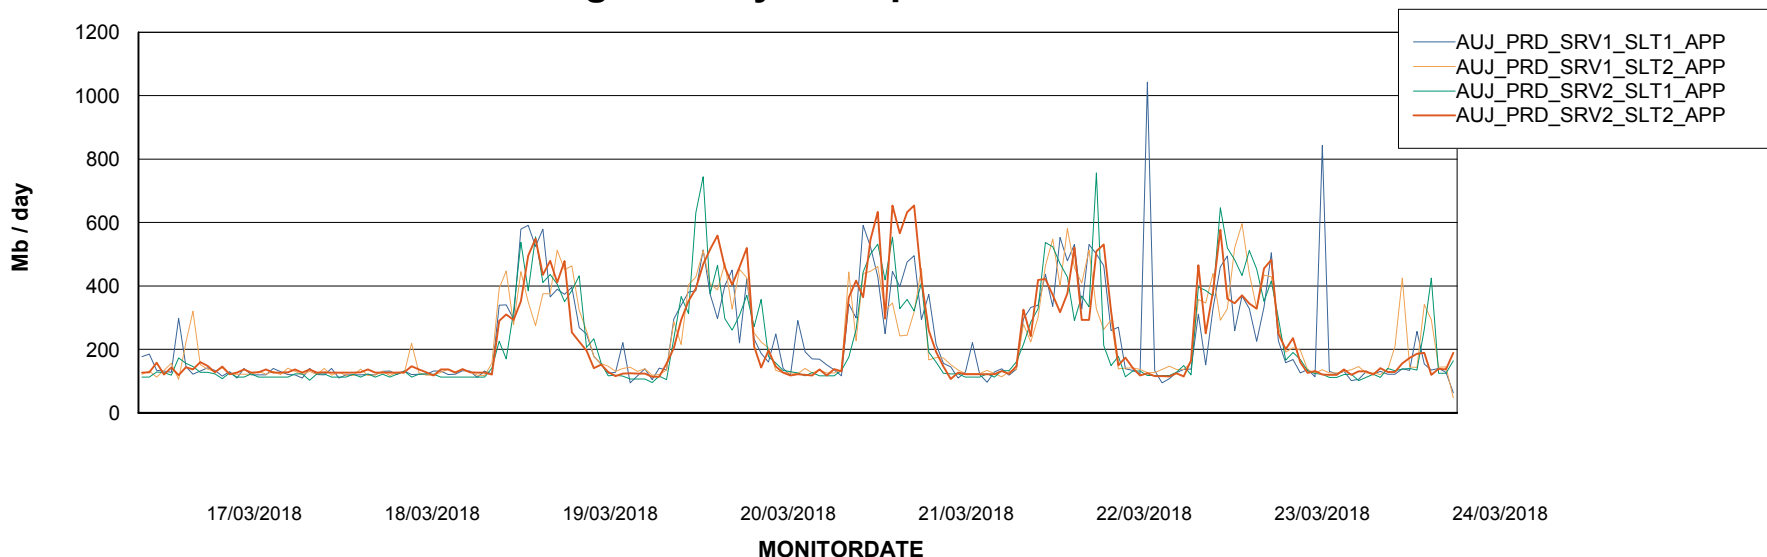

ABSSolute Application Server Services

Avg memory used per ABS Server Service