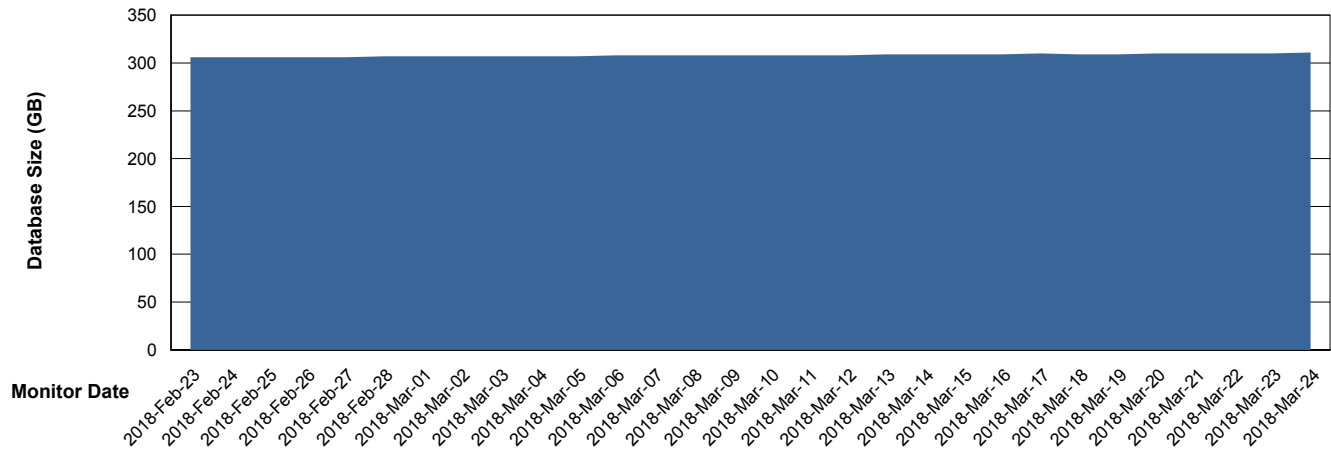

Customer AUJ_Production
Database ID 41

Database Performance AUJDB_BI_TS1

Weekly SLA Customer Report

Customer AUJ_Production
Database ID 41

DATABASE SIZE AUJ_DB4_Primary

Database growth over last month

DATABASE SIZE AUJDB_BI

Database growth over last month

Weekly SLA Customer Report

Customer AUJ_Production
Database ID 41

DATABASE SIZE AUJDB_BI_TS1

Database growth over last month

Weekly SLA Customer Report

Customer AUJ_Production
Database ID 41