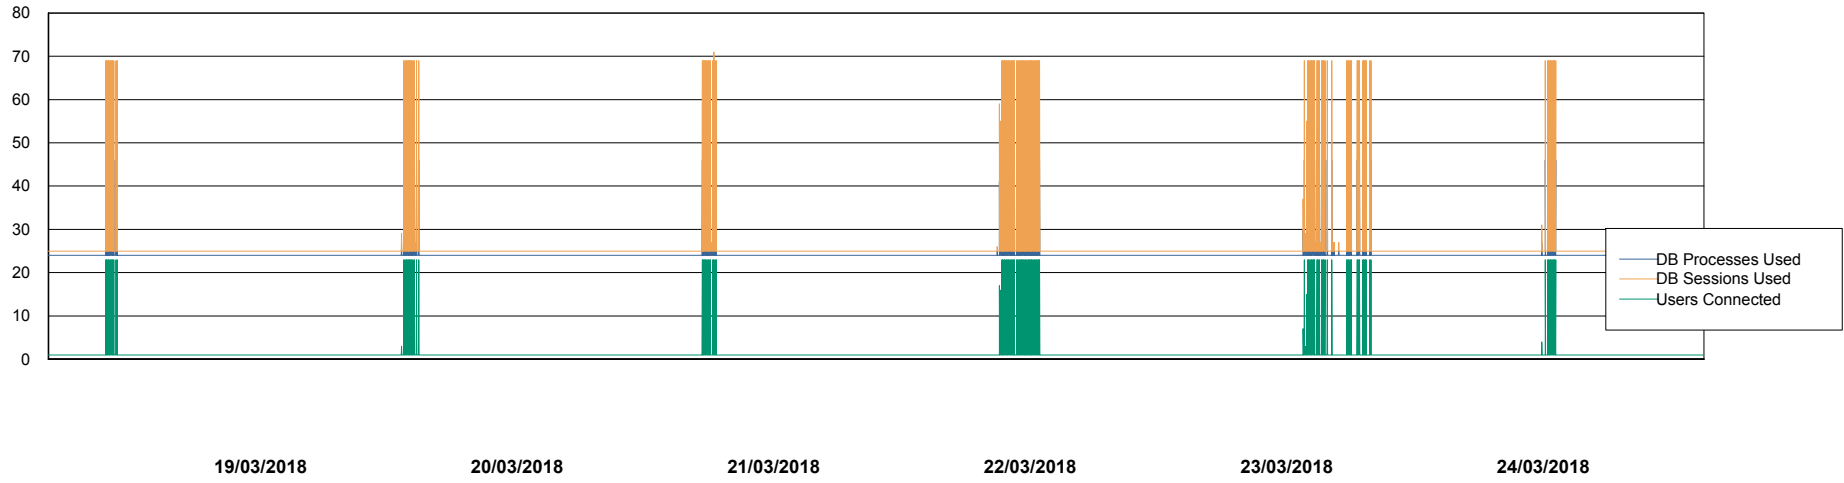

Weekly SLA Customer Report

Customer AUJ_Production
Database ID 41

Database Performance AUJ_DB4_Primary

Weekly SLA Customer Report

Customer AUJ_Production
Database ID 41

Database Performance AUJ_DB5_Standby

Weekly SLA Customer Report

Customer AUJ_Production
Database ID 41

Database Performance AUJ_DB6_Standby2

Weekly SLA Customer Report

Customer AUJ_Production
Database ID 41

Database Performance AUJDB_BI

Weekly SLA Customer Report