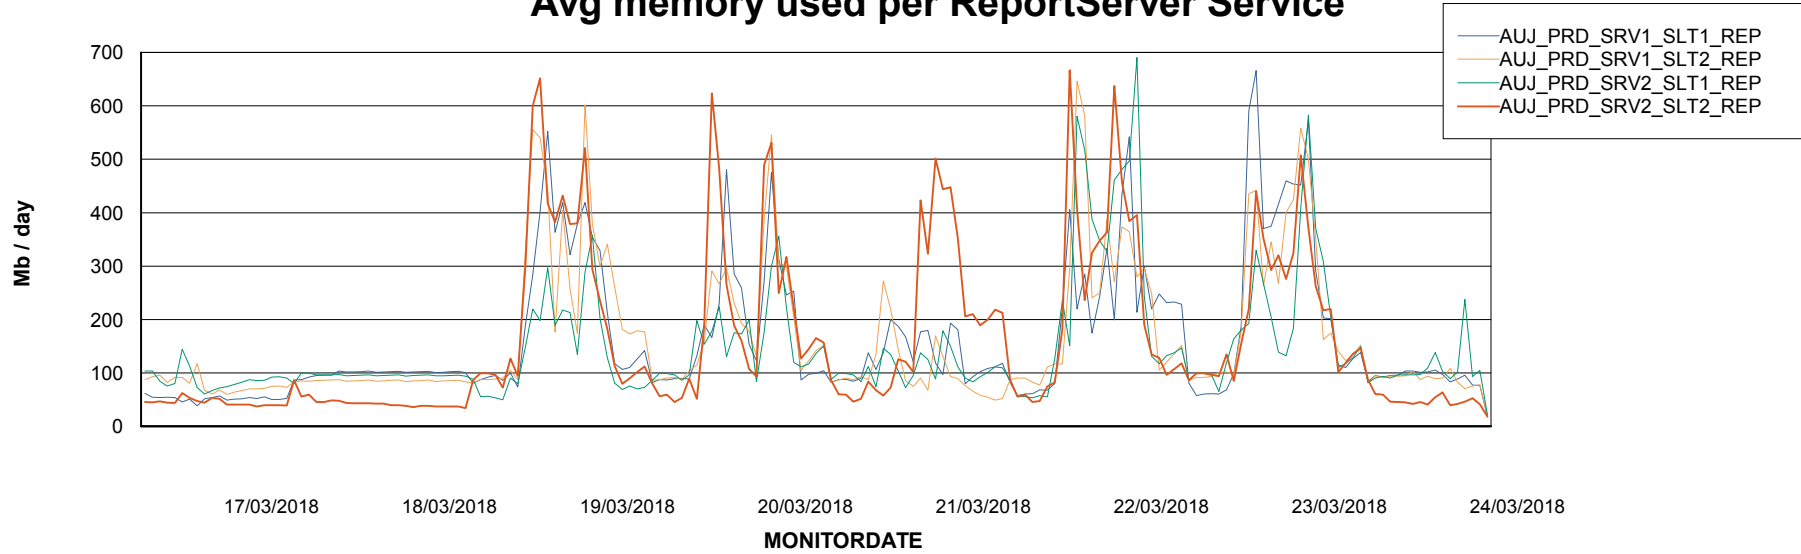

Avg memory used per ABS Server Service

Avg users per day per ABS server

Weekly SLA Customer Report

Customer AUJ_Production
Database ID 41

ABSSolute Application ReportServer Services

Avg memory used per ReportServer Service