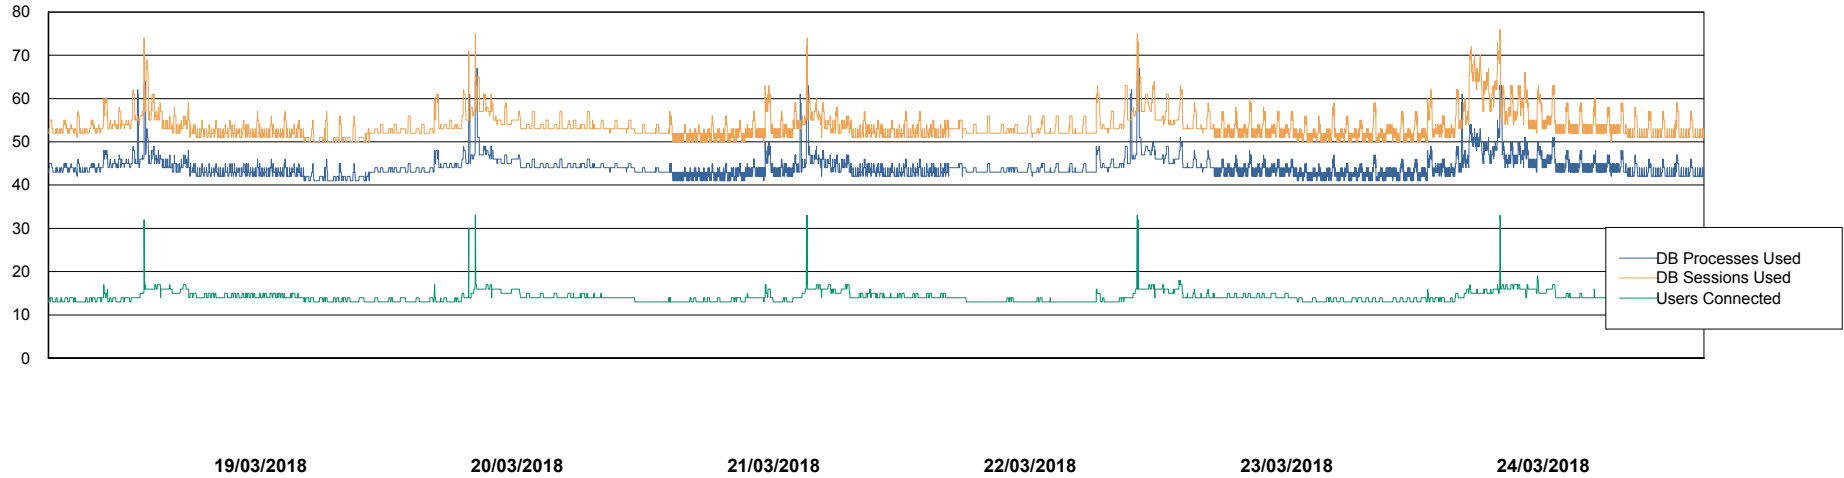

Weekly SLA Customer Report

Customer AUJ_Production
Database ID 41

Database Performance AUJ_DB6_Standby2

Weekly SLA Customer Report

Customer AUJ_Production
Database ID 41

Database Performance AUJDB_BI

Weekly SLA Customer Report