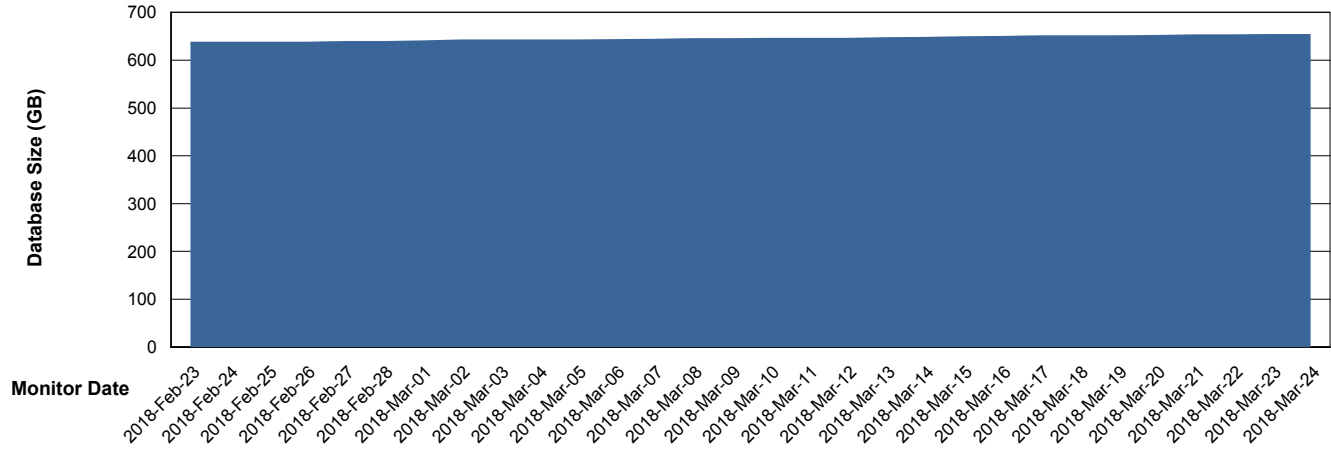

Customer AUJ_Production
Database ID 41

Database Performance AUJDB_BI_TS1

Weekly SLA Customer Report

Customer AUJ_Production
Database ID 41

DATABASE SIZE AUJ_DB4_Primary

Database growth over last month

DATABASE SIZE AUJDB_BI

Database growth over last month

Weekly SLA Customer Report

Customer AUJ_Production
Database ID 41

DATABASE SIZE AUJDB_BI_TS1

Database growth over last month

Weekly SLA Customer Report

Customer AUJ_Production
Database ID 41