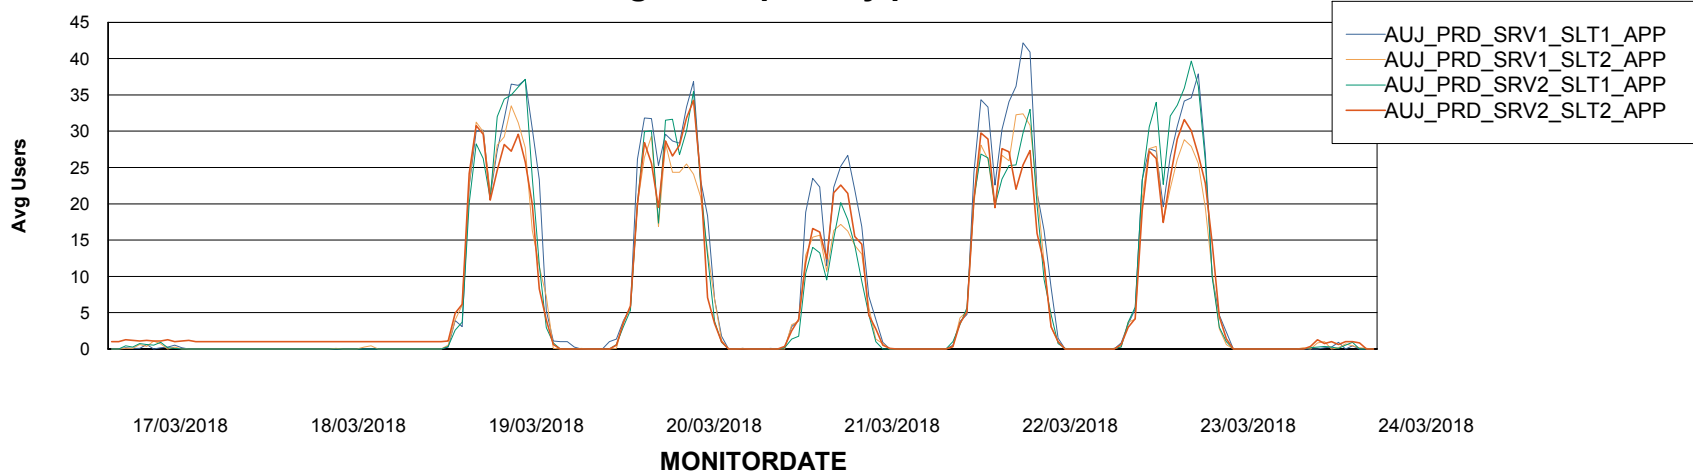

Avg users per day per ABS server