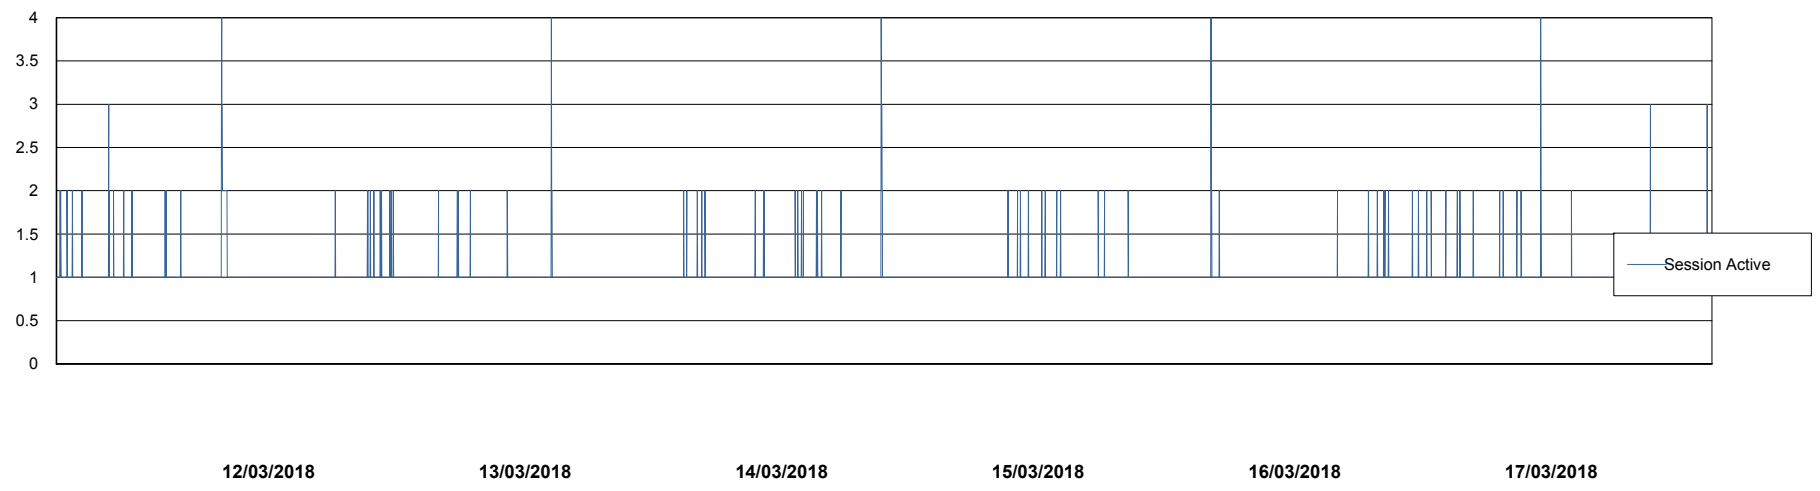

Weekly SLA Customer Report

Customer WBL_Production
Database ID 40

Harddisk Usage WBL_PRD_ORACLE1

	Free disk space on c: (%)	Total disk space on c: (Gb)	Free disk space on d: (%)	Total disk space on d: (Gb)	Free disk space on e: (%)	Total disk space on e: (Gb)	Free disk space on f: (%)	Total disk space on f: (Gb)
17/03/2018	72	120	79	200	93	200	92	100
16/03/2018	72	120	79	200	93	200	92	100
15/03/2018	72	120	79	200	93	200	93	100
14/03/2018	72	120	79	200	93	200	93	100
13/03/2018	73	120	79	200	93	200	93	100
12/03/2018	73	120	79	200	93	200	94	100
11/03/2018	73	120	79	200	93	200	94	100

Harddisk Usage WBL_PRD_ORACLE2

	Free disk space on c: (%)	Total disk space on c: (Gb)	Free disk space on d: (%)	Total disk space on d: (Gb)	Free disk space on e: (%)	Total disk space on e: (Gb)	Free disk space on f: (%)	Total disk space on f: (Gb)
17/03/2018	73	120	90	200	89	200	96	200
16/03/2018	73	120	90	200	89	200	96	200
15/03/2018	73	120	90	200	89	200	96	200
14/03/2018	73	120	90	200	89	200	96	200
13/03/2018	73	120	90	200	89	200	96	200
12/03/2018	73	120	90	200	89	200	96	200
11/03/2018	73	120	90	200	89	200	96	200

Weekly SLA Customer Report

Customer WBL_Production
Database ID 40

Database Performance WBLDB_Production

DB Processes Max 500
DB Sessions Max 772

Weekly SLA Customer Report

Customer WBL_Production
Database ID 40