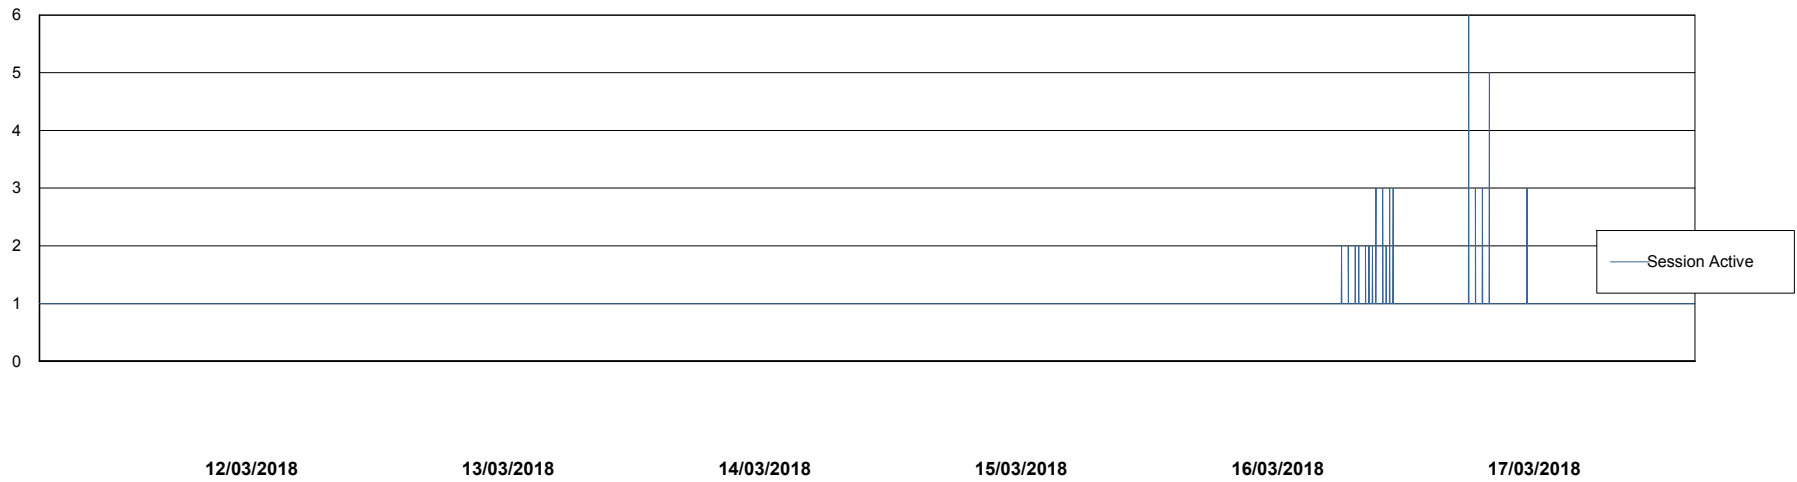

Weekly SLA Customer Report

Customer WBL_Production
Database ID 40

Database Performance WBLDB_Production

DB Processes Max 500
DB Sessions Max 772

Weekly SLA Customer Report

Customer WBL_Production
Database ID 40

Database Performance WBLDB_Standby

DB Processes Max 500
DB Sessions Max 772

Weekly SLA Customer Report

Customer WBL_Production
 Database ID 40

DATABASE SIZE WBLDB_Production

Database growth over last month

Database Tablespace WBLDB_Production

Date	Tablespace Name	Filesize (Gb)	Usedsize (Gb)	Percentage free
17/03/2018	ABSDATA	6	5	17
	INDX	8	6	25
16/03/2018	ABSDATA	6	5	17
	INDX	8	6	25
15/03/2018	ABSDATA	6	5	17
	INDX	8	6	25
14/03/2018	ABSDATA	6	5	17
	INDX	8	6	25
13/03/2018	ABSDATA	6	5	17
	INDX	8	6	25
12/03/2018	ABSDATA	6	5	17
	INDX	8	6	25
11/03/2018	ABSDATA	6	5	17
	INDX	8	6	25