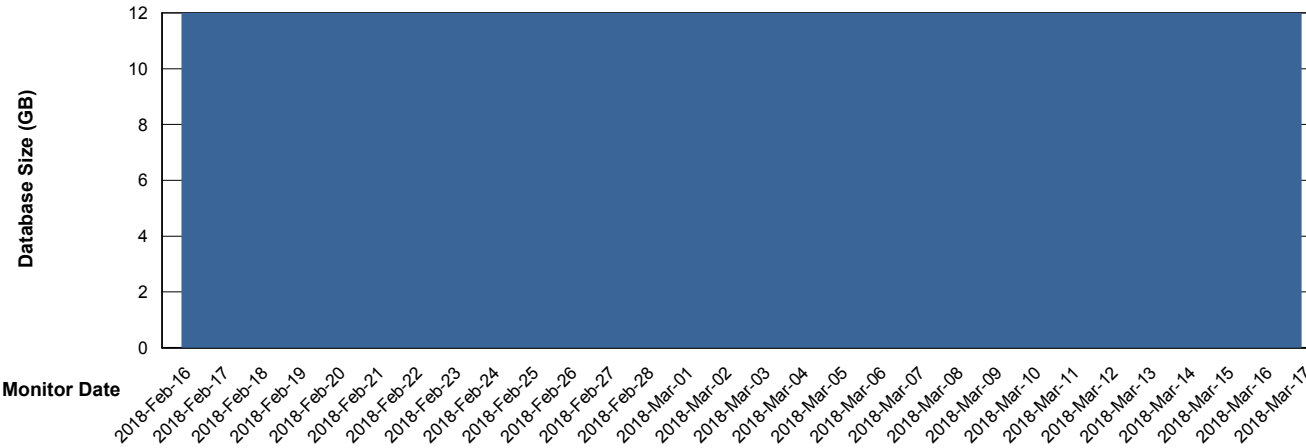

Database Performance WBLDB_Standby

DB Processes Max 500
DB Sessions Max 772

Weekly SLA Customer Report

Customer WBL_Production
 Database ID 40

DATABASE SIZE WBLDB_Production

Database growth over last month

Database Tablespace WBLDB_Production

Date	Tablespace Name	Filesize (Gb)	Usedsize (Gb)	Percentage free
17/03/2018	ABSDATA	6	5	17
	INDX	8	6	25
16/03/2018	ABSDATA	6	5	17
	INDX	8	6	25
15/03/2018	ABSDATA	6	5	17
	INDX	8	6	25
14/03/2018	ABSDATA	6	5	17
	INDX	8	6	25
13/03/2018	ABSDATA	6	5	17
	INDX	8	6	25
12/03/2018	ABSDATA	6	5	17
	INDX	8	6	25
11/03/2018	ABSDATA	6	5	17
	INDX	8	6	25