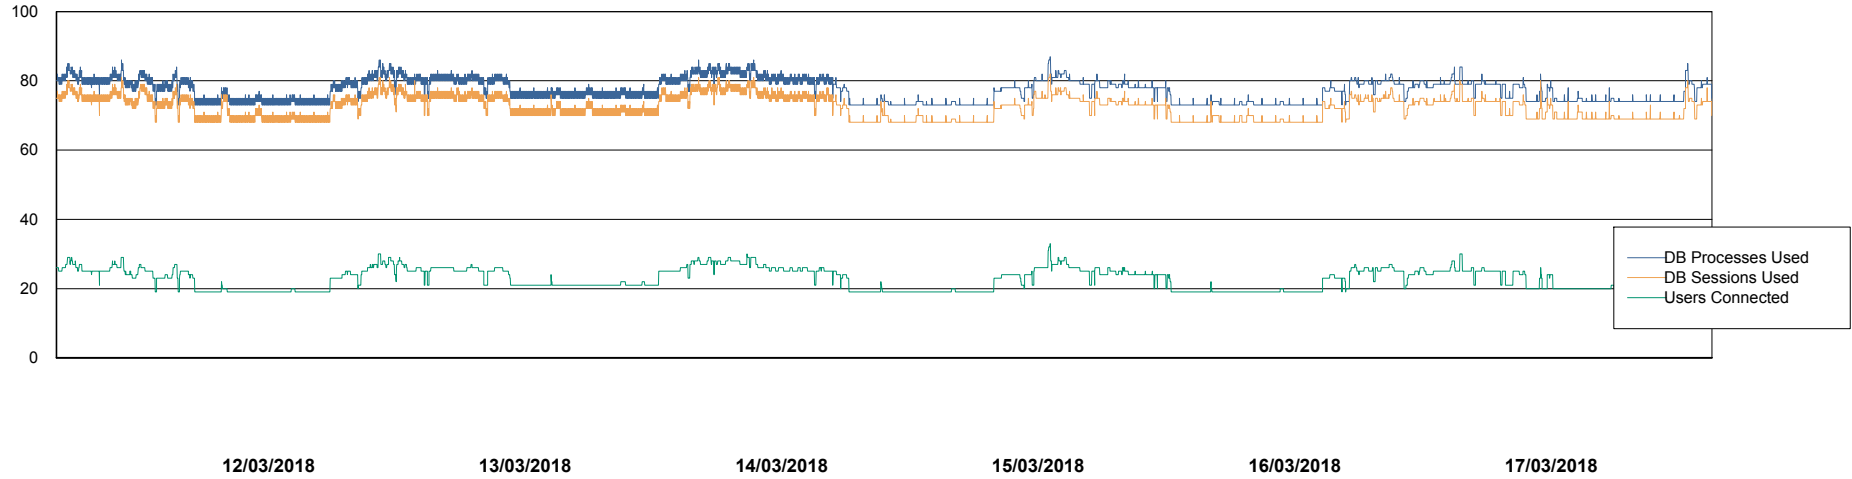

Harddisk Usage WBL_PRD_ORACLE2

	Free disk space on c: (%)	Total disk space on c: (Gb)	Free disk space on d: (%)	Total disk space on d: (Gb)	Free disk space on e: (%)	Total disk space on e: (Gb)	Free disk space on f: (%)	Total disk space on f: (Gb)
17/03/2018	73	120	90	200	89	200	96	200
16/03/2018	73	120	90	200	89	200	96	200
15/03/2018	73	120	90	200	89	200	96	200
14/03/2018	73	120	90	200	89	200	96	200
13/03/2018	73	120	90	200	89	200	96	200
12/03/2018	73	120	90	200	89	200	96	200
11/03/2018	73	120	90	200	89	200	96	200

Weekly SLA Customer Report

Customer WBL_Production
Database ID 40

Database Performance WBLDB_Production

DB Processes Max 500
DB Sessions Max 772

Weekly SLA Customer Report

Customer WBL_Production
Database ID 40