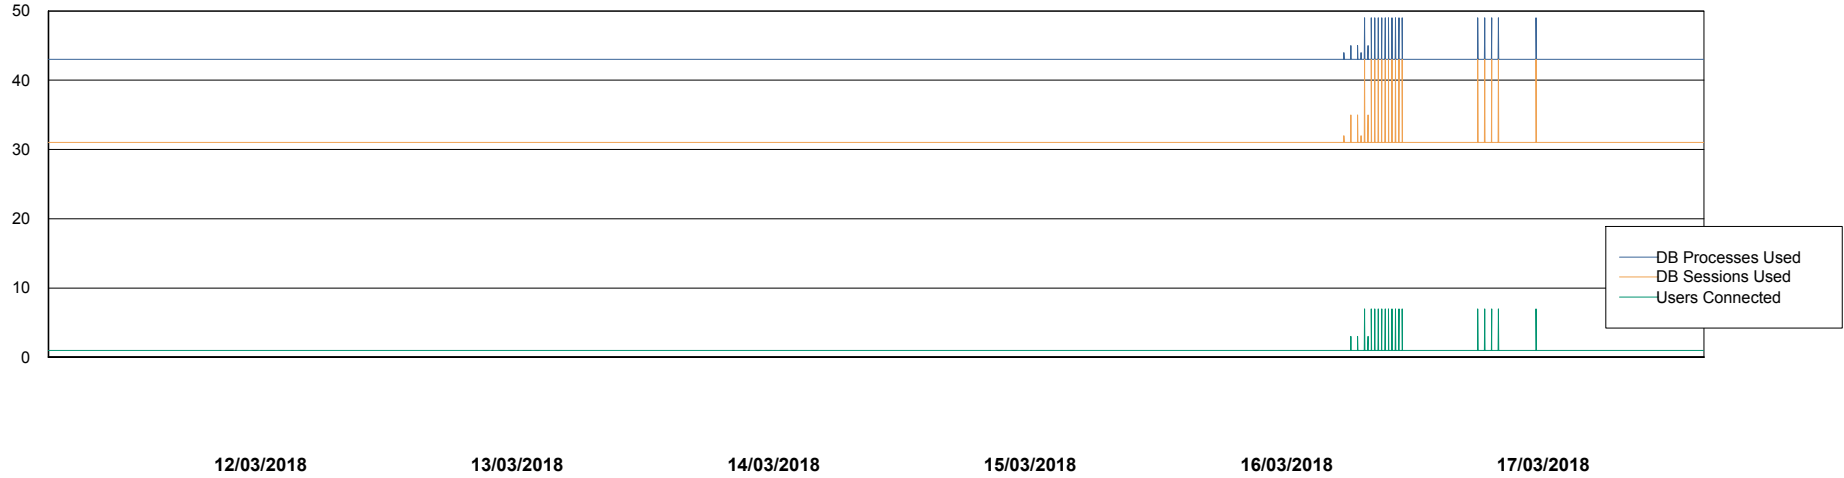

Weekly SLA Customer Report

Customer WBL_Production
Database ID 40

Database Performance WBLDB_Production

DB Processes Max 500
DB Sessions Max 772

Weekly SLA Customer Report

Customer WBL_Production
Database ID 40

Database Performance WBLDB_Standby

DB Processes Max 500
DB Sessions Max 772

Weekly SLA Customer Report

Customer WBL_Production
 Database ID 40

DATABASE SIZE WBLDB_Production

Database growth over last month