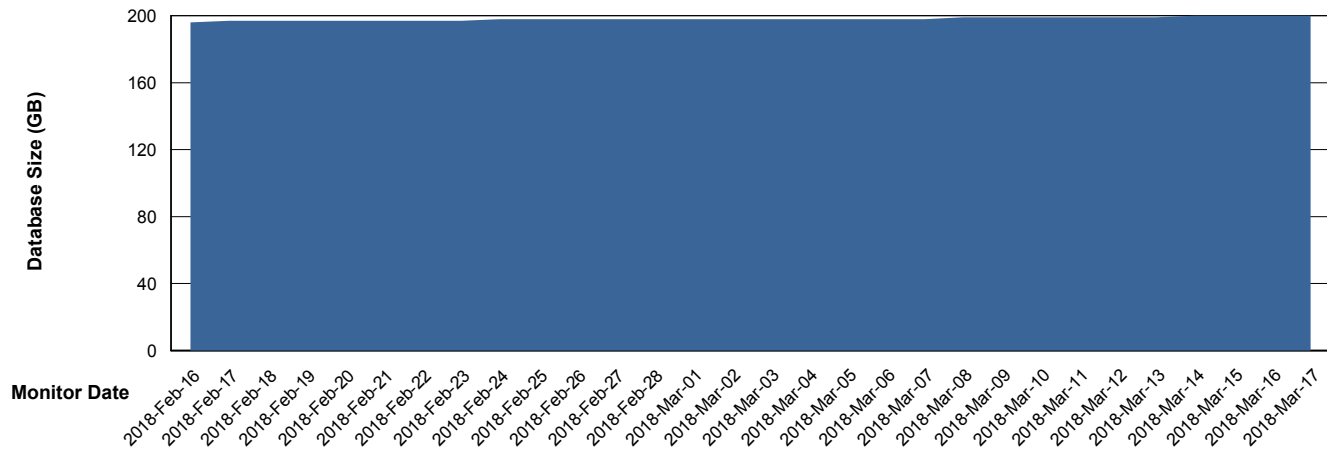

# Weekly SLA Customer Report

Customer VOS\_Production  
 Database ID 68

DATABASE SIZE VOSBIDB\_Production

Database growth over last month

DATABASE SIZE VOSDB\_Production

Database growth over last month