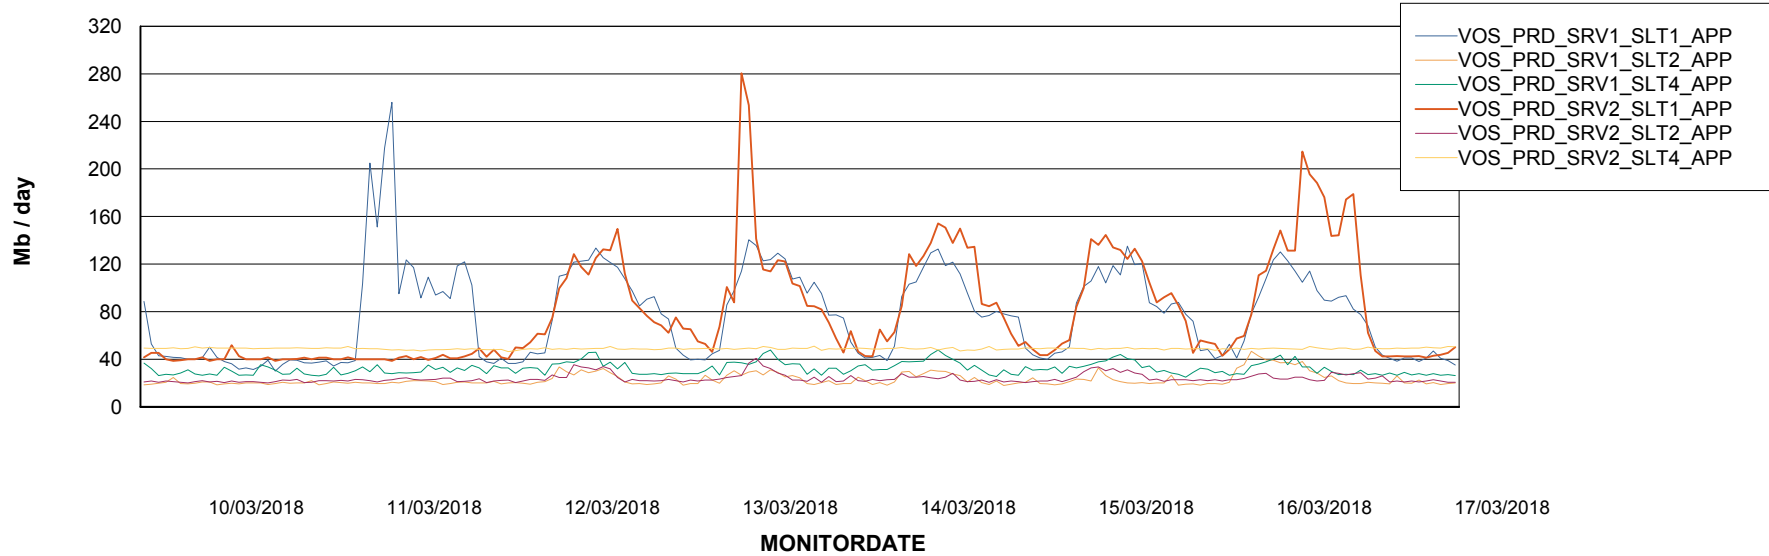

ABSSolute Application Server Services

Avg memory used per ABS Server Service