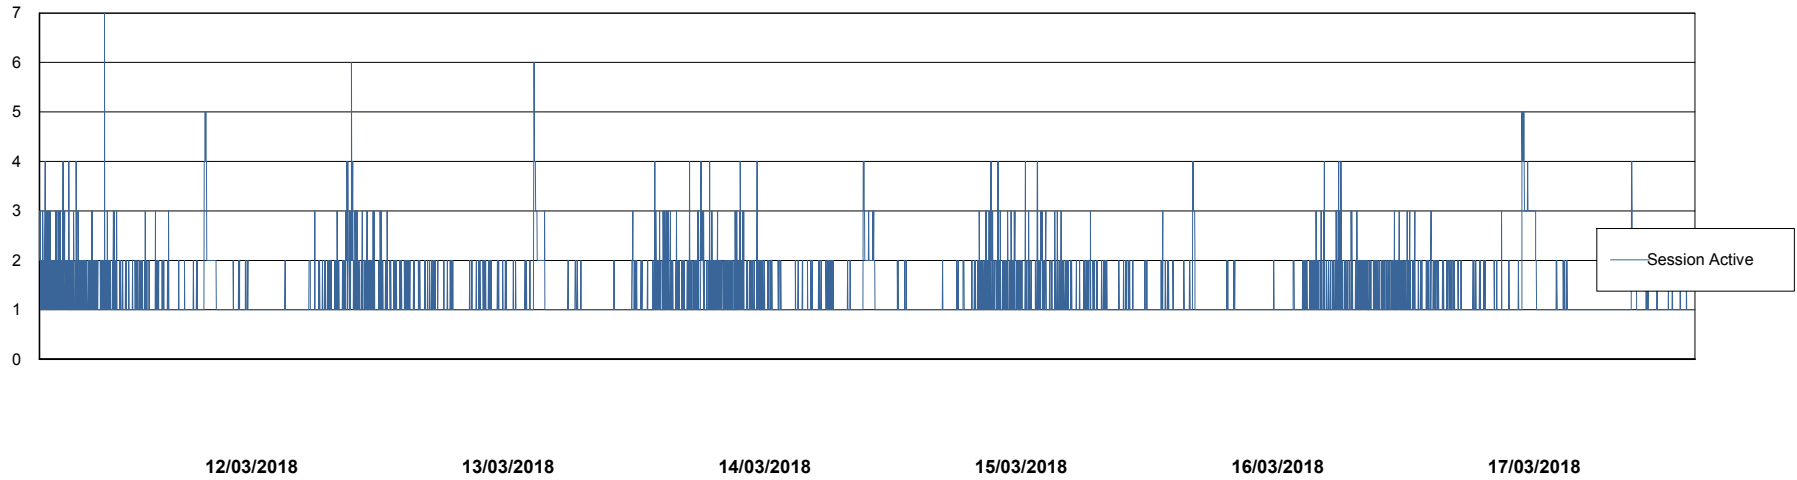

Database Performance VOSDB_Production

DB Processes Max 200
DB Sessions Max 322