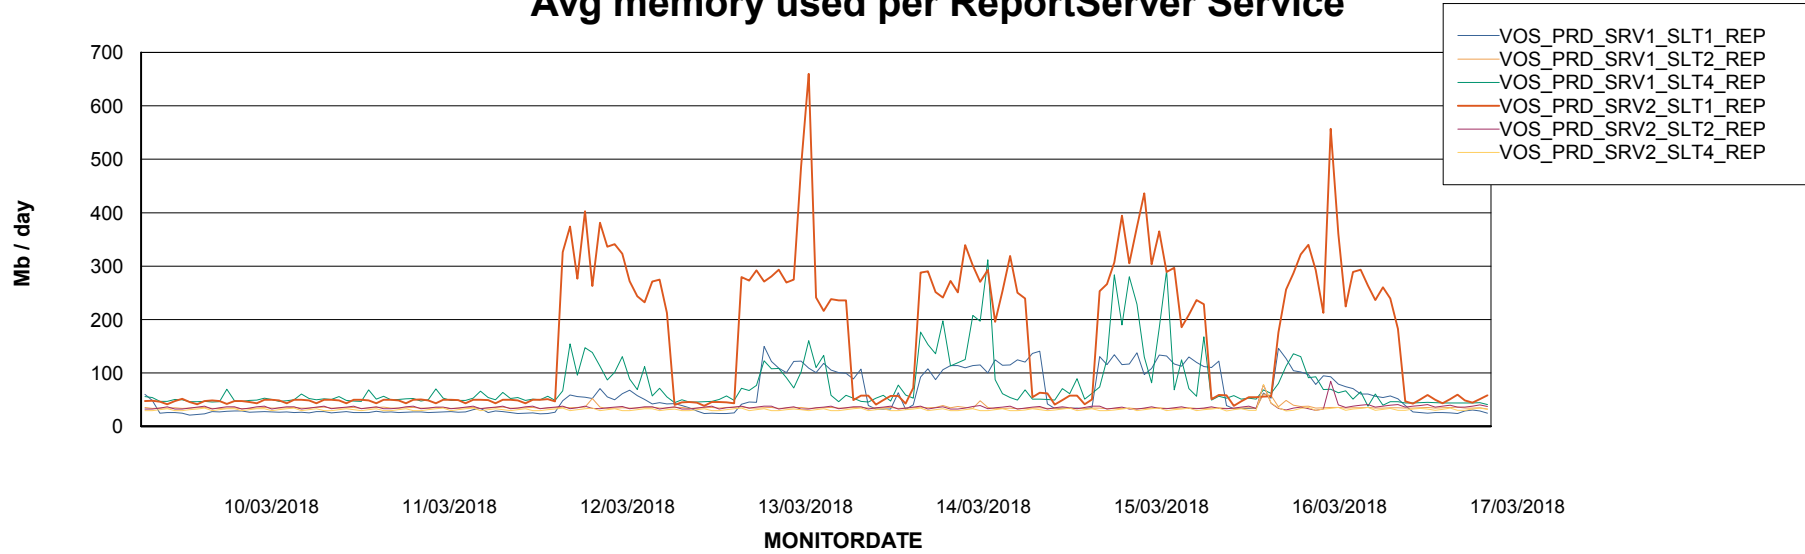

ABSSolute Application ReportServer Services

Avg memory used per ReportServer Service