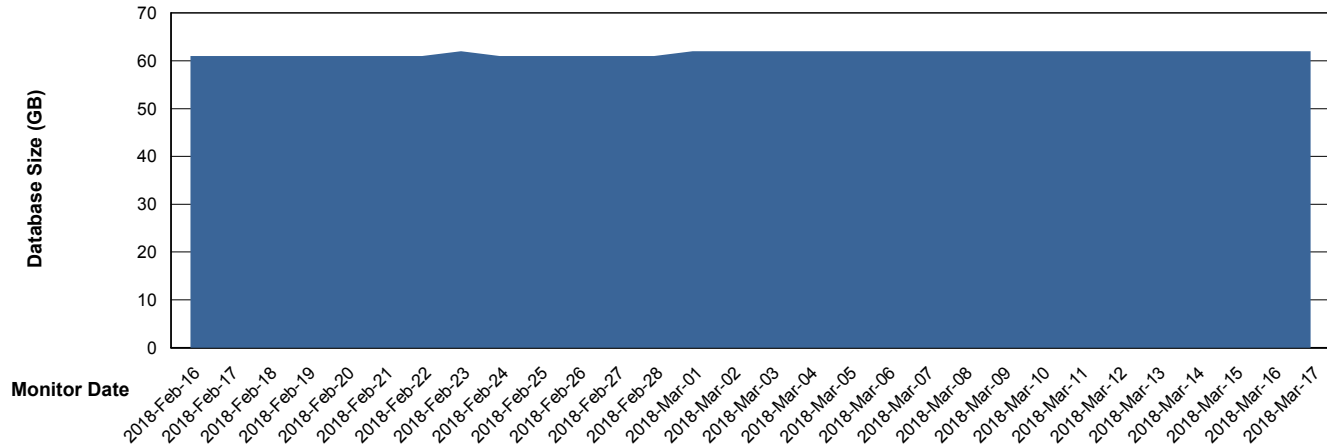

DATABASE SIZE VOSBIDB_Production

Database growth over last month