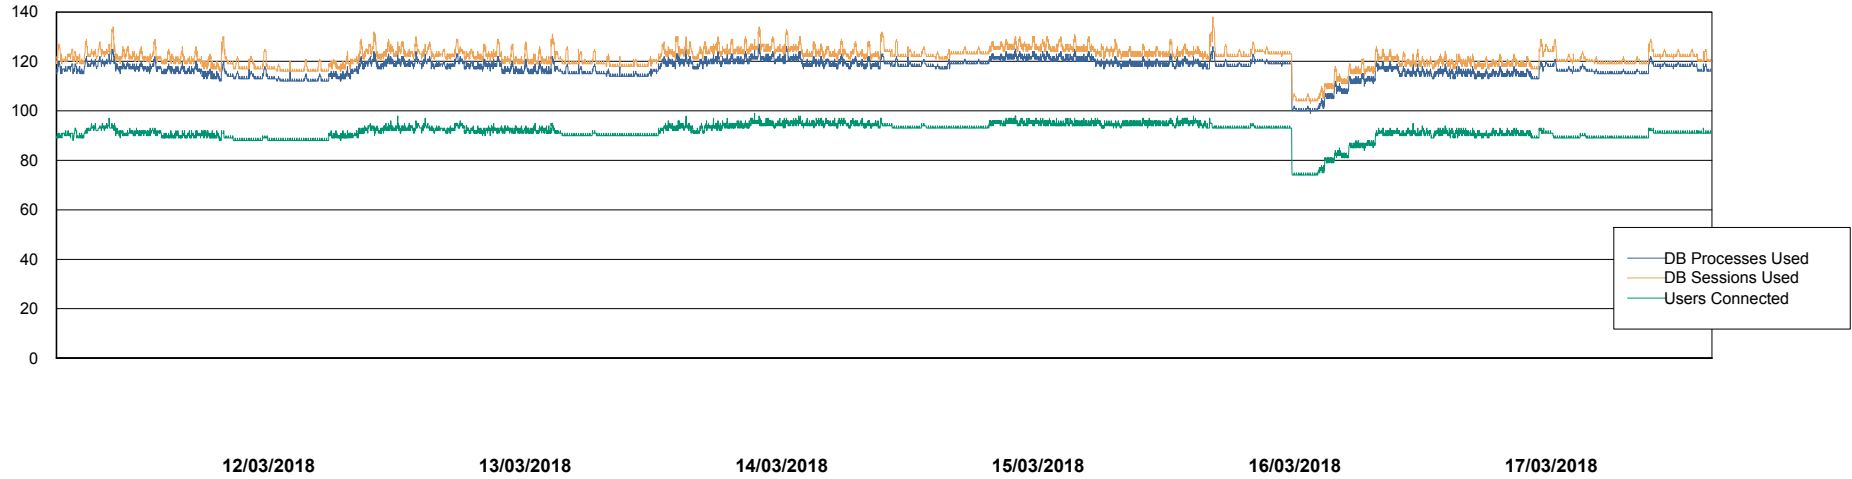

Database Performance VOSDB_Production

DB Processes Max 200
DB Sessions Max 322