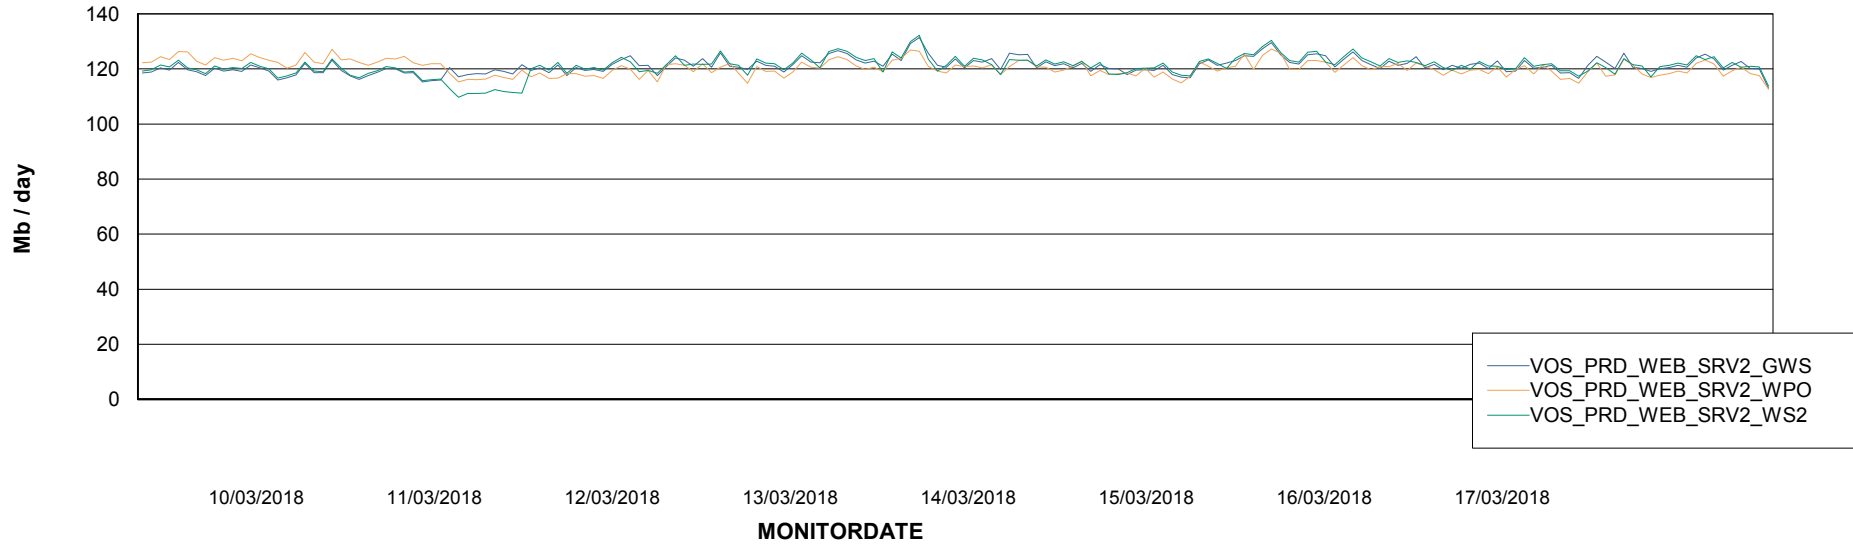

ABSSolute Web Component Services

Avg memory used per ABS Web component