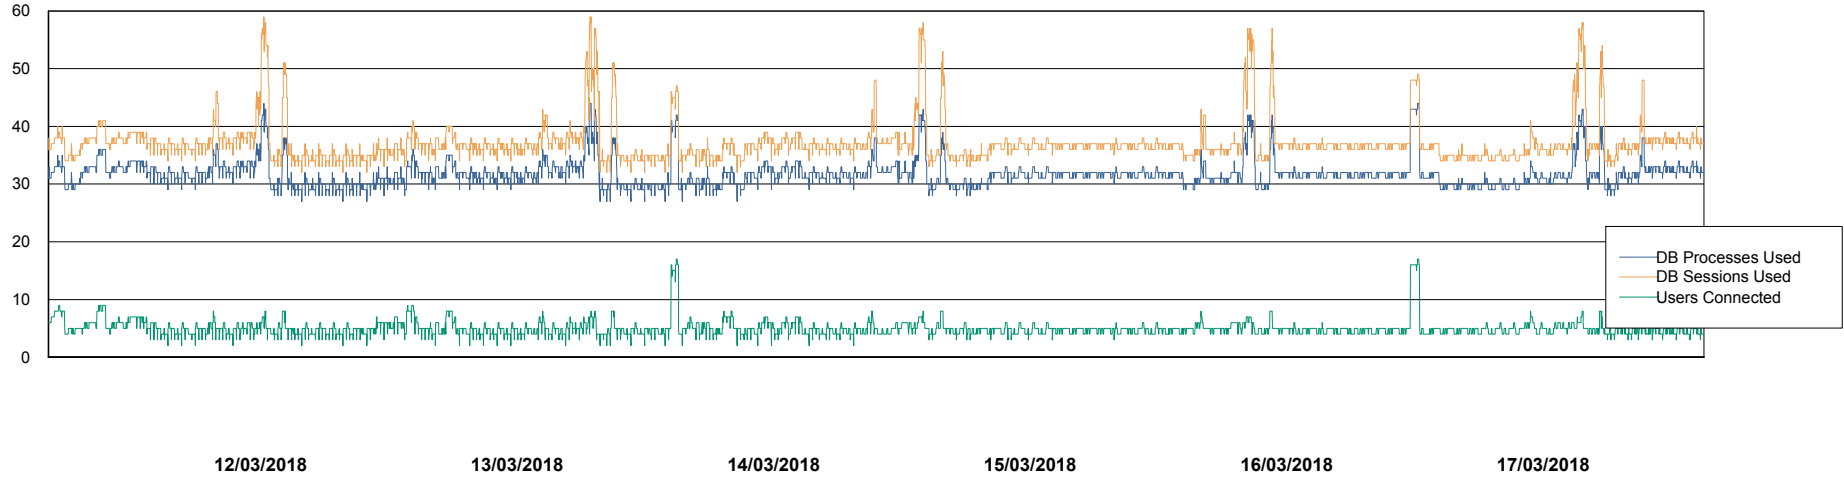

Database Performance VOSBIDB_Production

DB Processes Max 500
DB Sessions Max 772