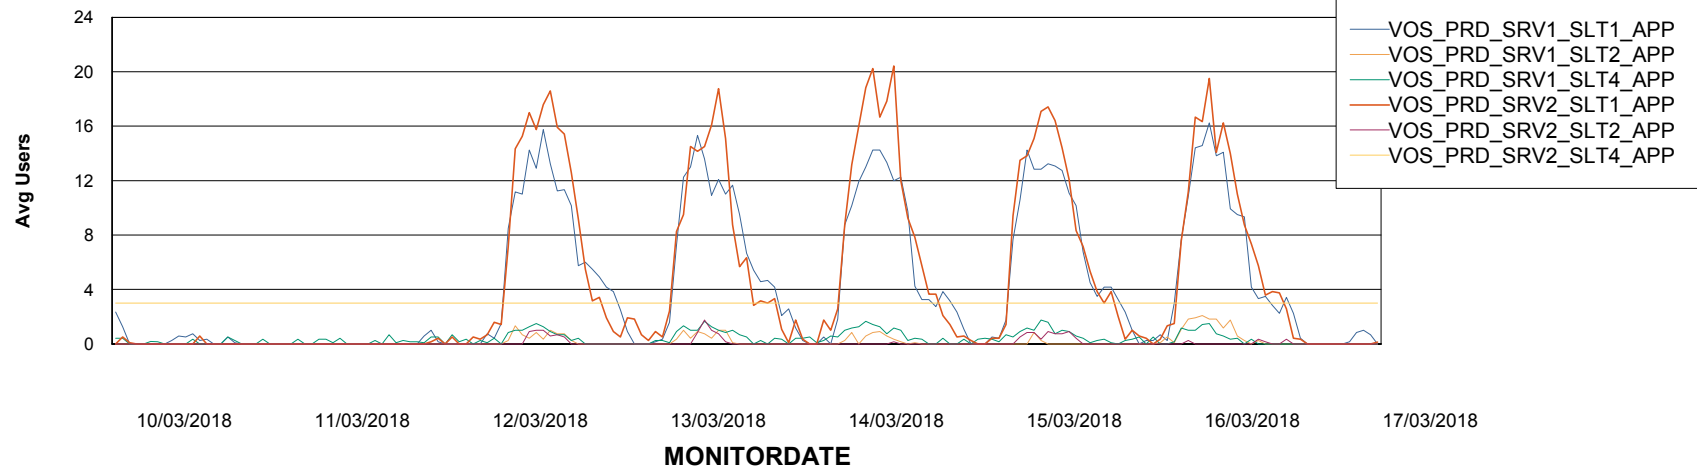

Avg users per day per ABS server