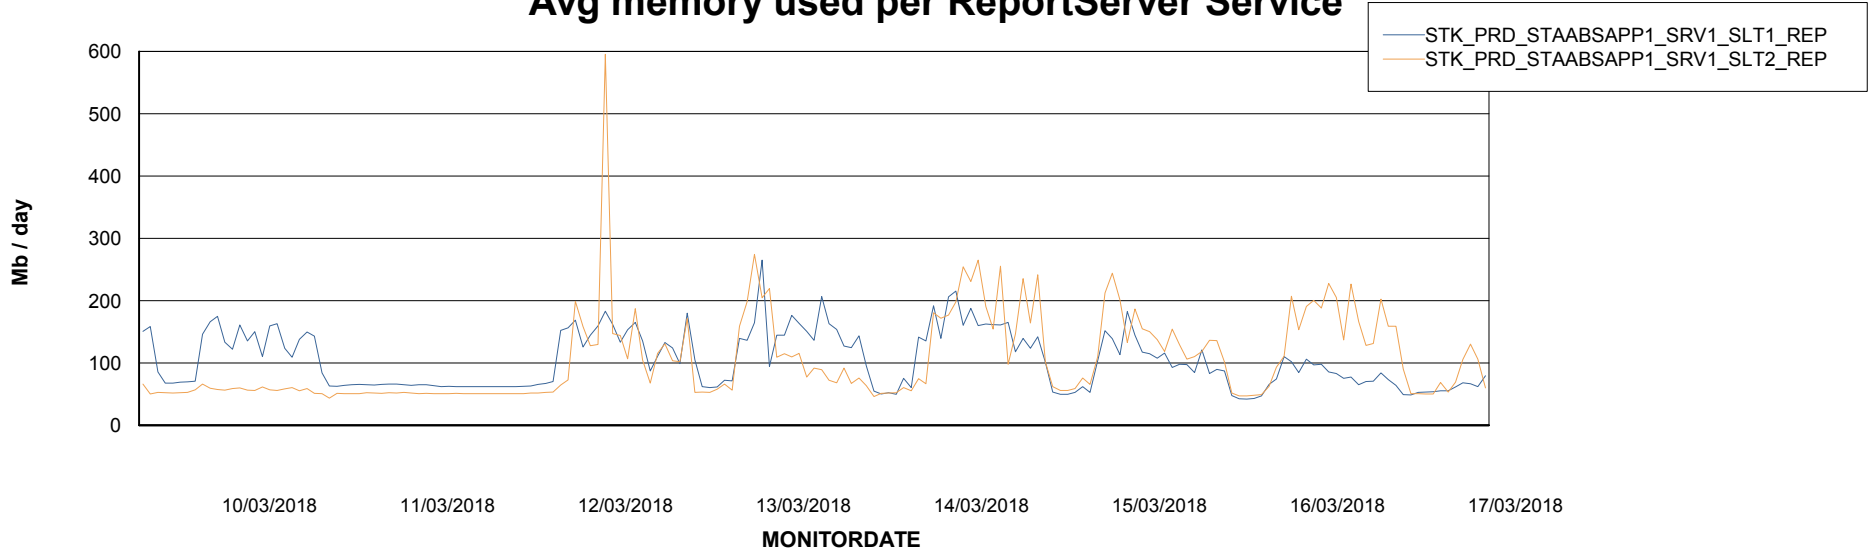

ABSSolute Application ReportServer Services

Avg memory used per ReportServer Service