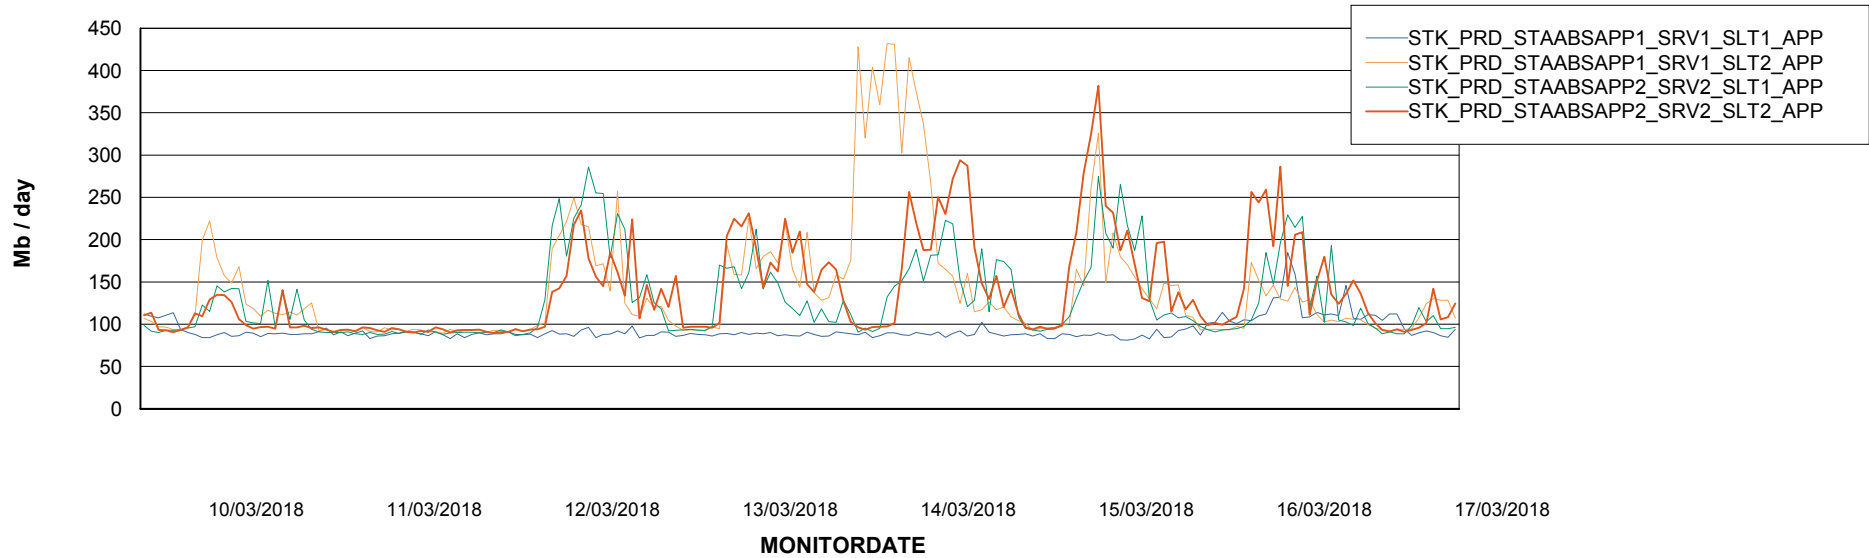

ABSolute Application Server Services

Avg memory used per ABS Server Service