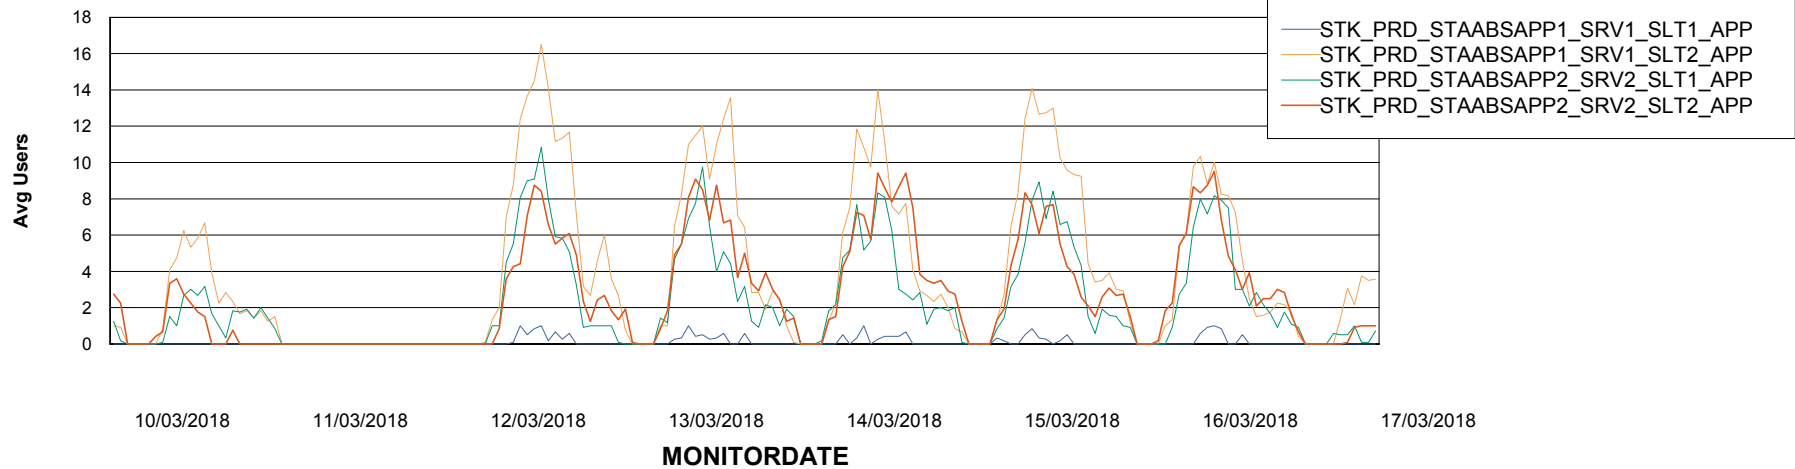

Weekly SLA Customer Report

Customer STK_Production
Database ID 82

ABSolute Application Server Services

Avg memory used per ABS Server Service

Avg users per day per ABS server

Weekly SLA Customer Report

Customer STK_Production
Database ID 82