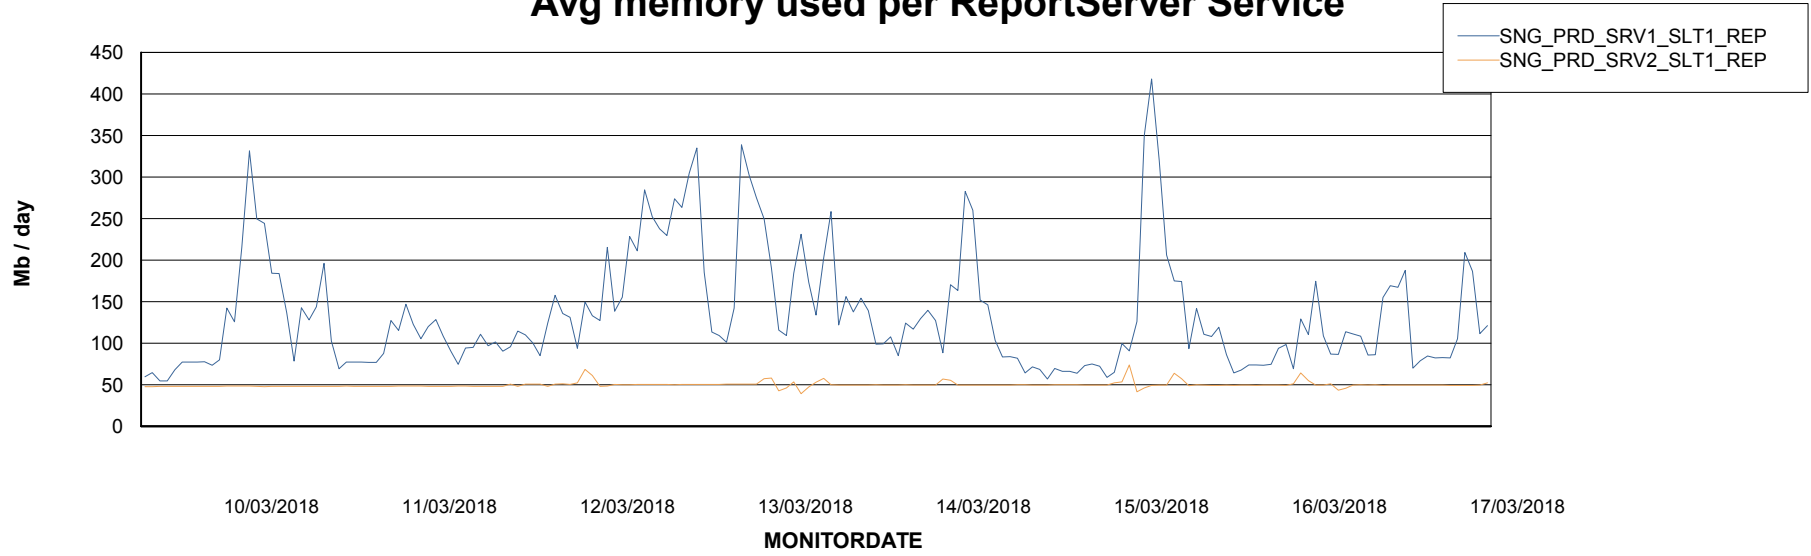

ABSSolute Application ReportServer Services

Avg memory used per ReportServer Service