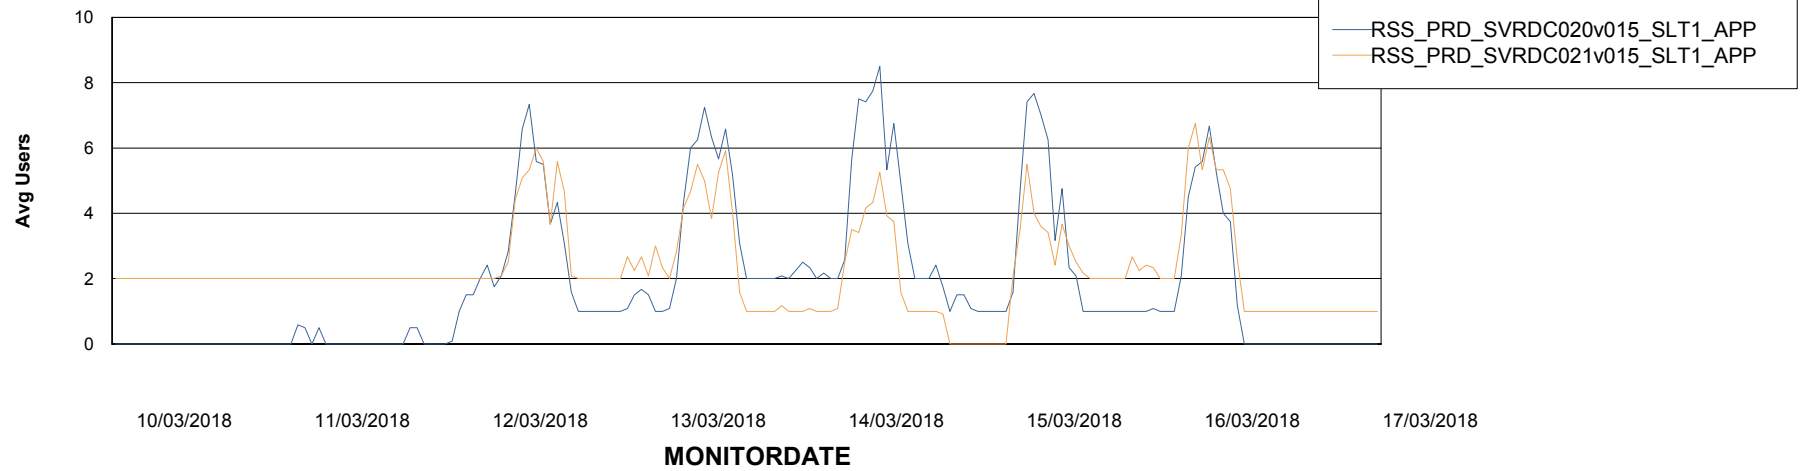

Avg users per day per ABS server