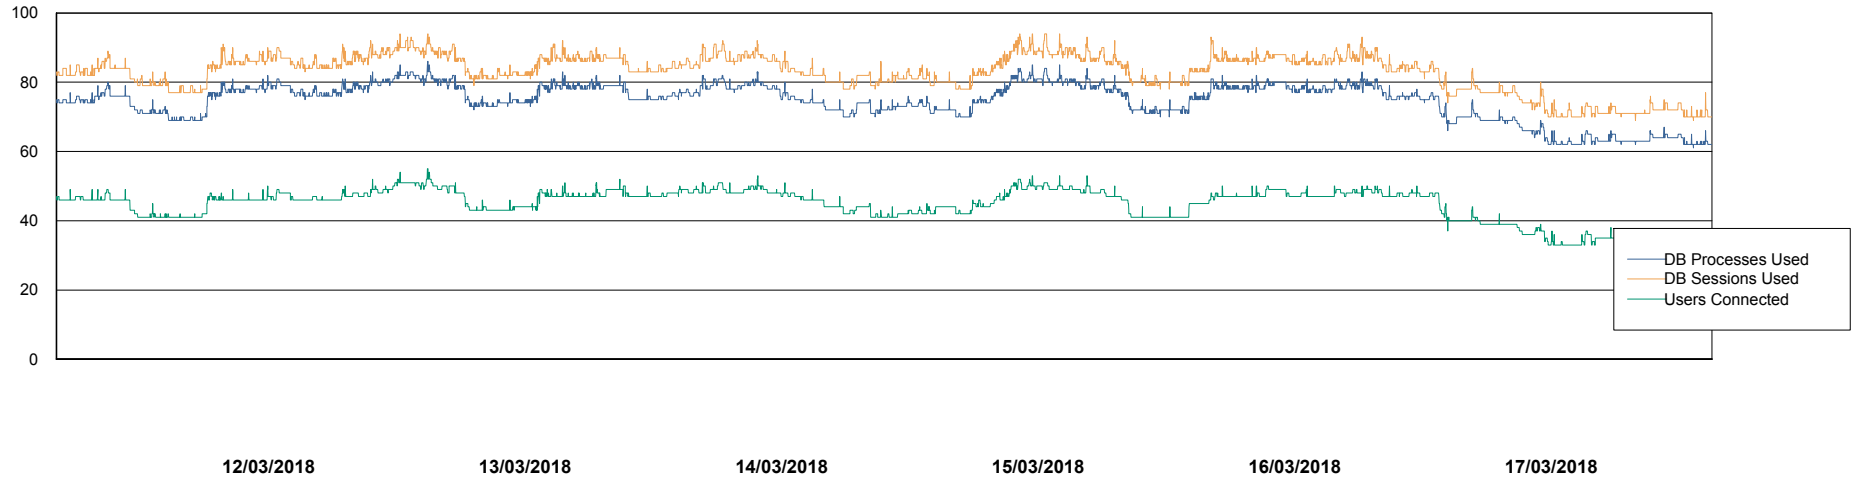

Database Performance RSSDB_Production