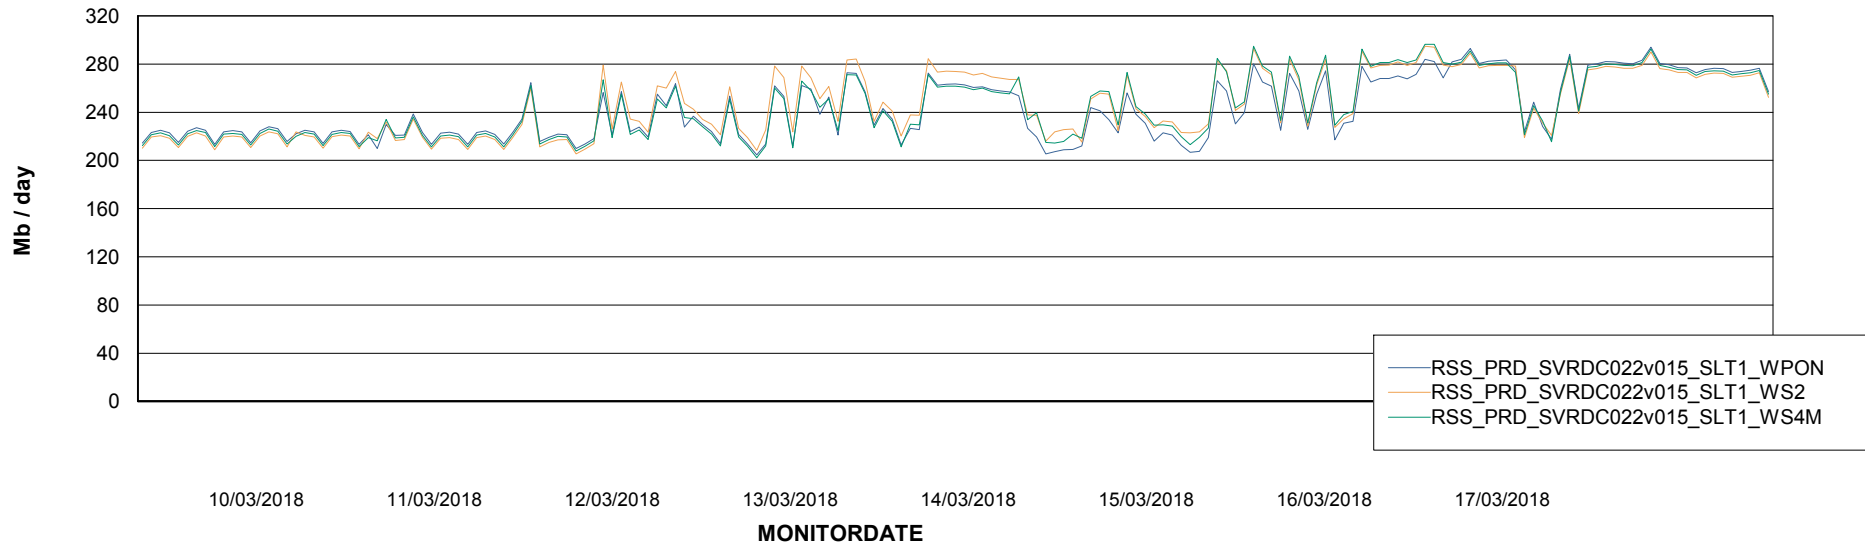

Avg memory used per ReportServer Service

Weekly SLA Customer Report

Customer RSS Production
Database ID 52

ABSSolute Web Component Services

Avg memory used per ABS Web component

Weekly SLA Customer Report

Customer RSS Production
Database ID 52