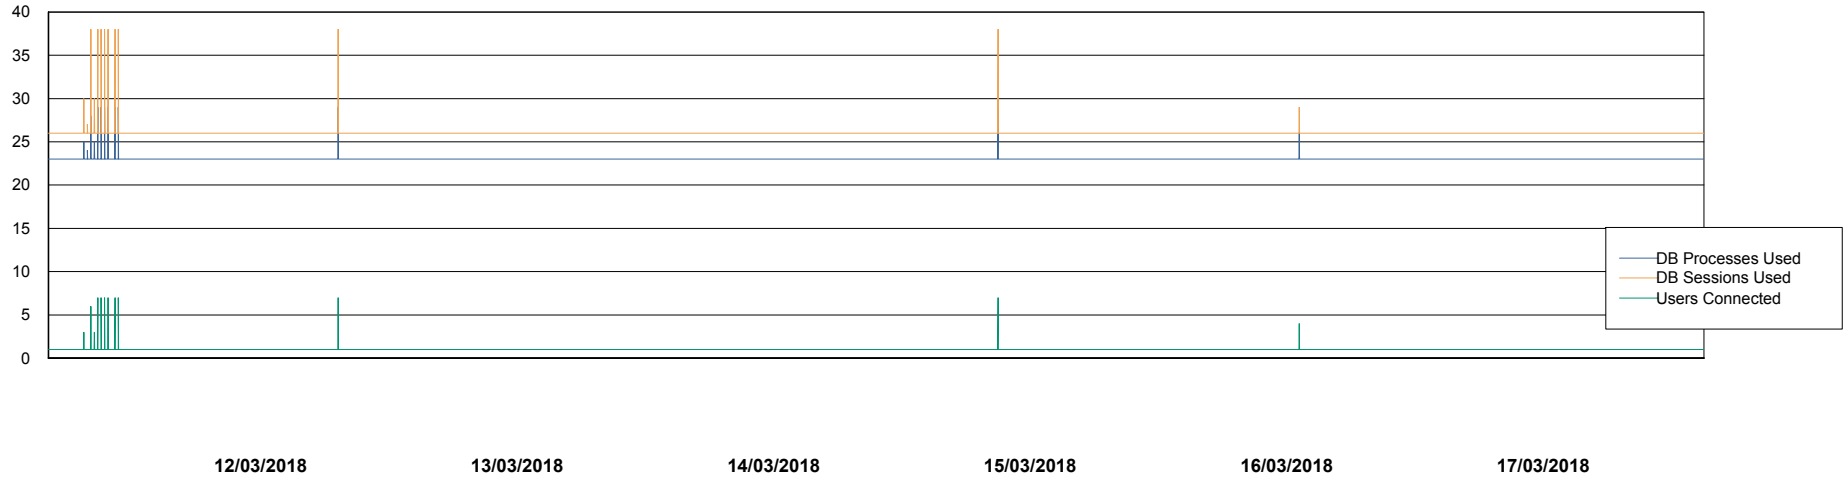

Weekly SLA Customer Report

Customer RSS Production
Database ID 52

Database Performance RSSDB_Production

Weekly SLA Customer Report

Customer RSS Production
Database ID 52

Database Performance RSSDB_Standby

Weekly SLA Customer Report