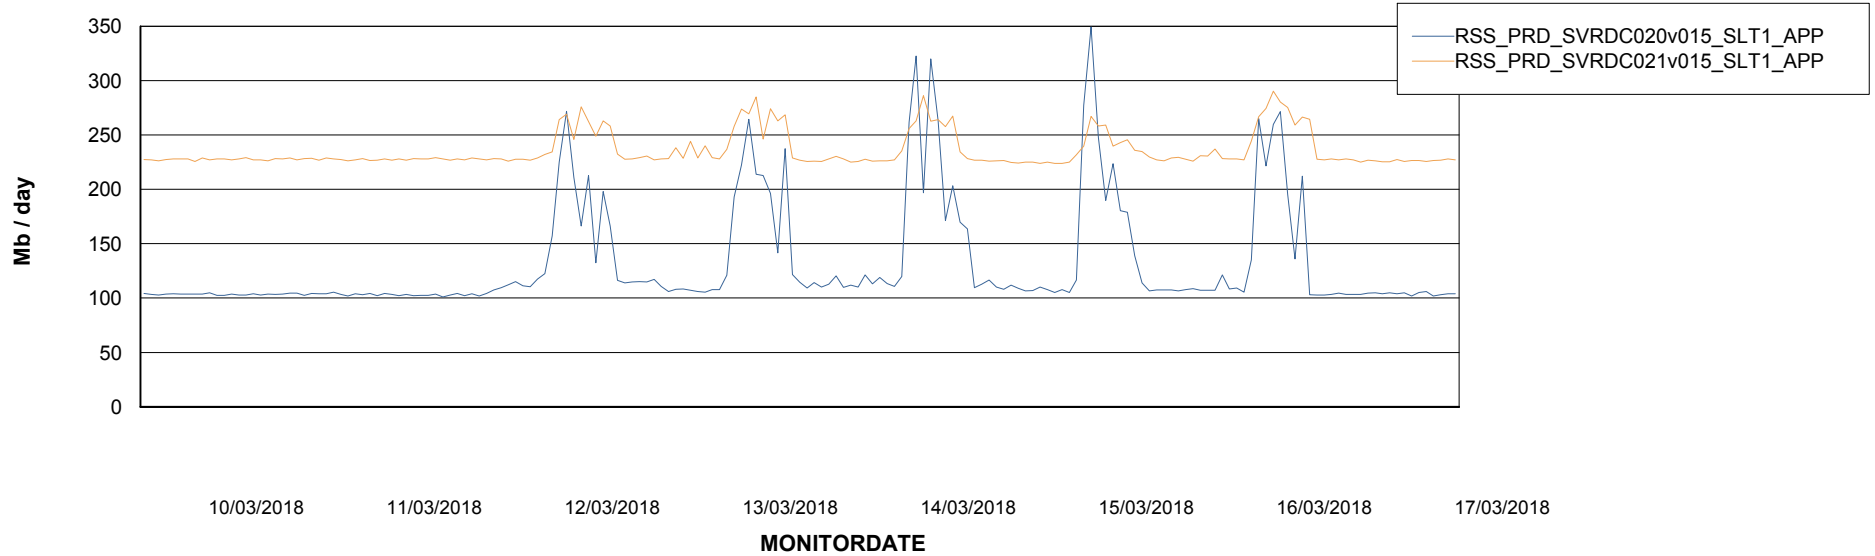

ABSSolute Application Server Services

Avg memory used per ABS Server Service