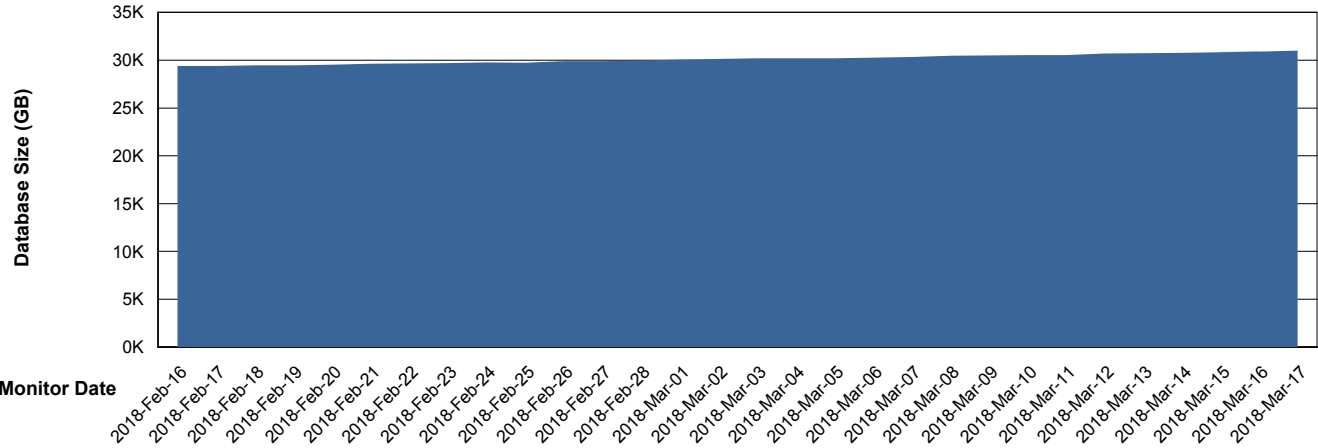

DATABASE SIZE RSSDB_Production

Database growth over last month

Database Tablespace RSSDB_Production

Date	Tablespace Name	Filesize (Gb)	Usedsize (Gb)	Percentage free
17/03/2018	ABSDATA	17,500	13,420	23
	INDX	21,500	16,270	24
16/03/2018	ABSDATA	15,000	13,420	11
	INDX	18,500	16,262	12
15/03/2018	ABSDATA	15,000	13,316	11
	INDX	18,500	16,241	12
14/03/2018	ABSDATA	15,000	13,308	11
	INDX	18,500	16,193	12
13/03/2018	ABSDATA	15,000	13,283	11
	INDX	18,500	16,152	13
12/03/2018	ABSDATA	15,000	13,274	12
	INDX	18,500	16,119	13
11/03/2018	ABSDATA	15,000	13,186	12
	INDX	18,500	16,068	13