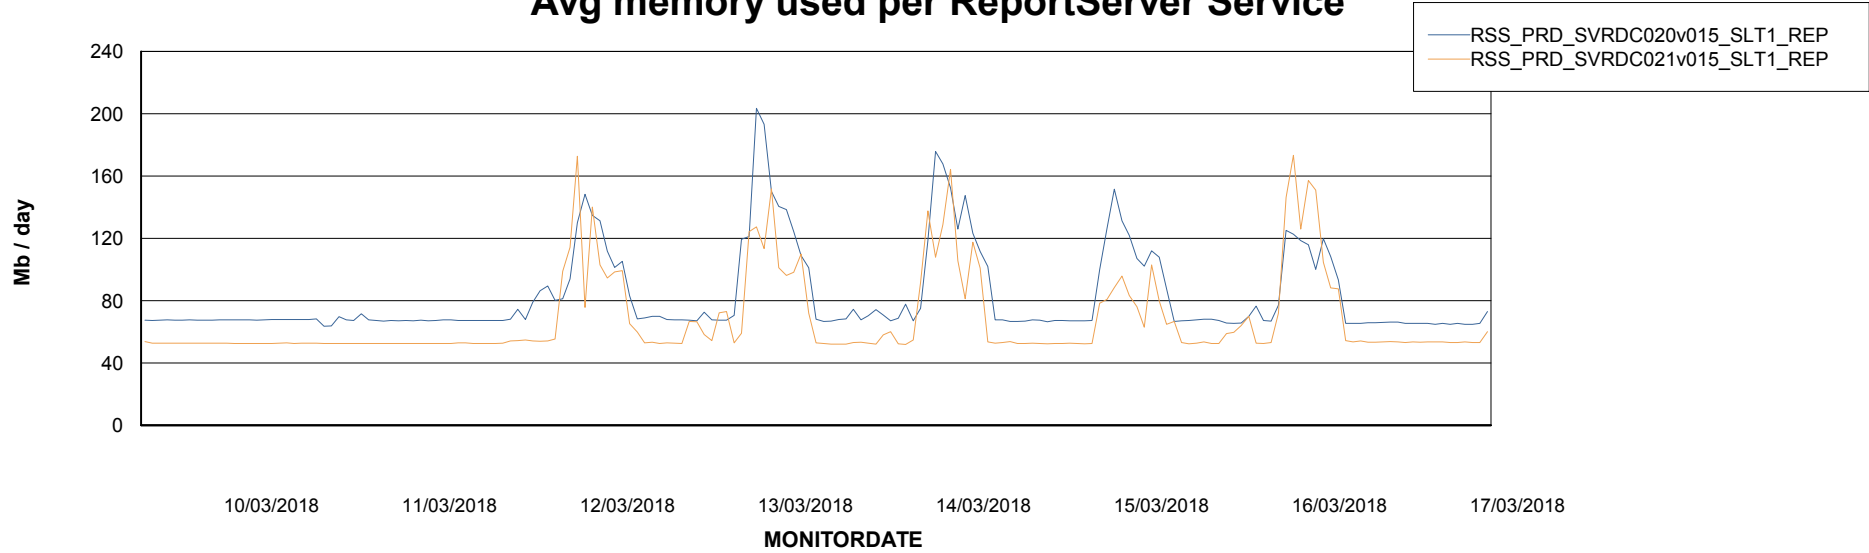

ABSSolute Application ReportServer Services

Avg memory used per ReportServer Service