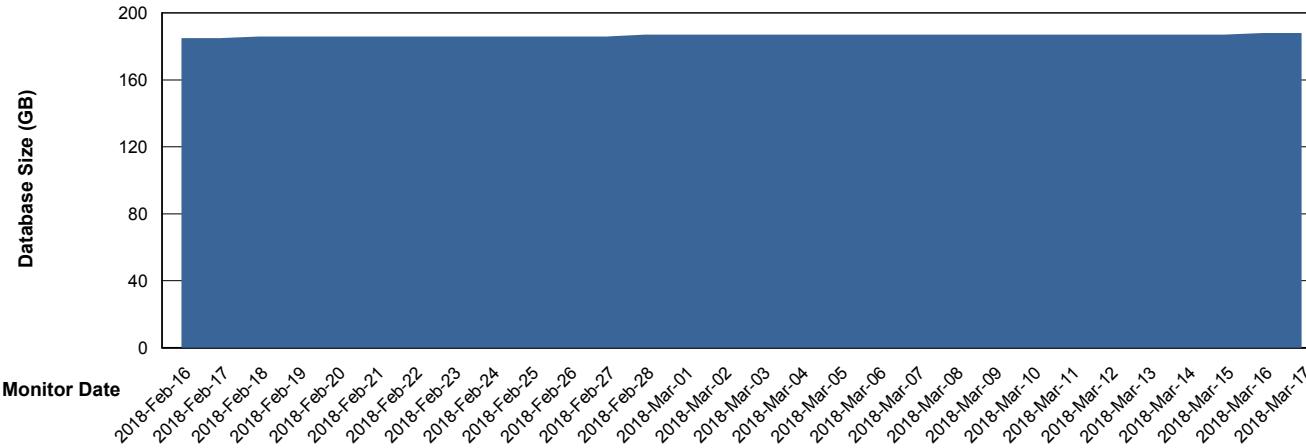

DATABASE SIZE FISDB_Production

Database growth over last month

Database Tablespace FISDB_Production

Date	Tablespace Name	Filesize (Gb)	Usedsize (Gb)	Percentage free
17/03/2018	ABSDATA	94	80	15
	INDX	127	109	14
16/03/2018	ABSDATA	94	80	15
	INDX	127	109	14
15/03/2018	ABSDATA	94	80	15
	INDX	127	109	14
14/03/2018	ABSDATA	94	80	15
	INDX	127	109	14
13/03/2018	ABSDATA	94	80	15
	INDX	127	109	14
12/03/2018	ABSDATA	94	80	15
	INDX	127	109	14
11/03/2018	ABSDATA	94	80	15
	INDX	127	109	14