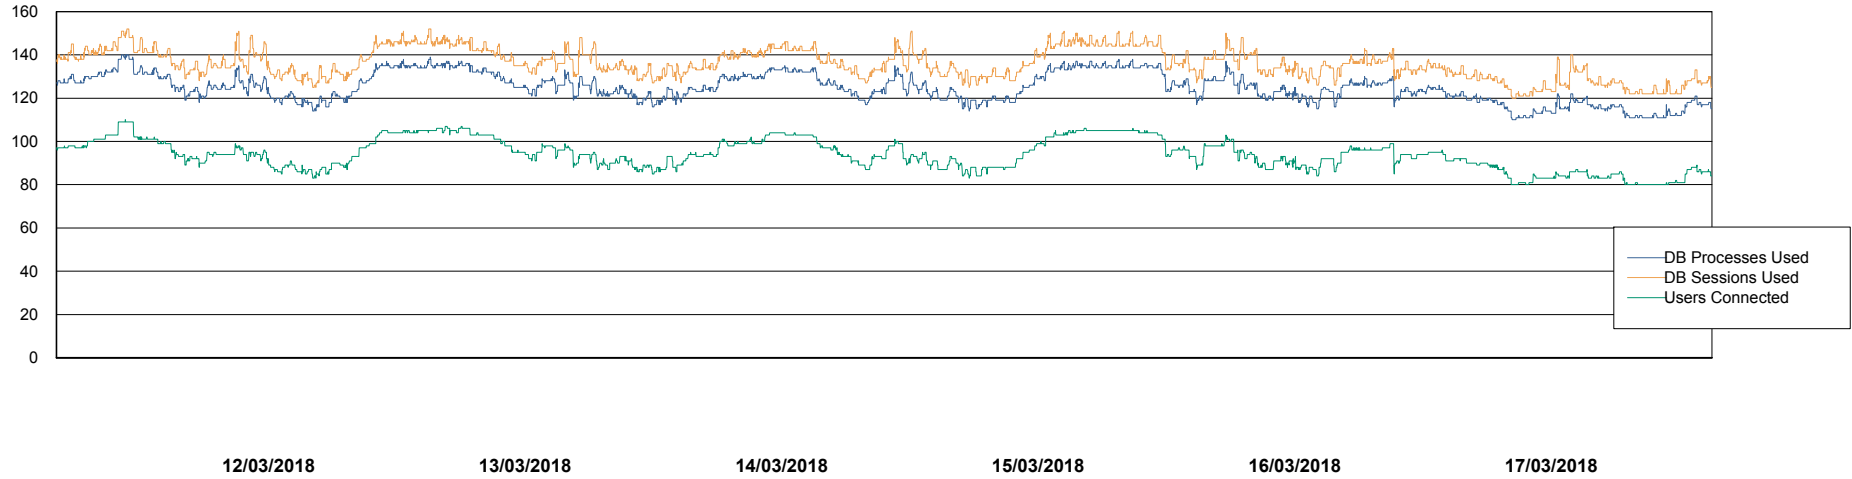

Database Performance FISDB_Production

DB Processes Max 150
DB Sessions Max 264