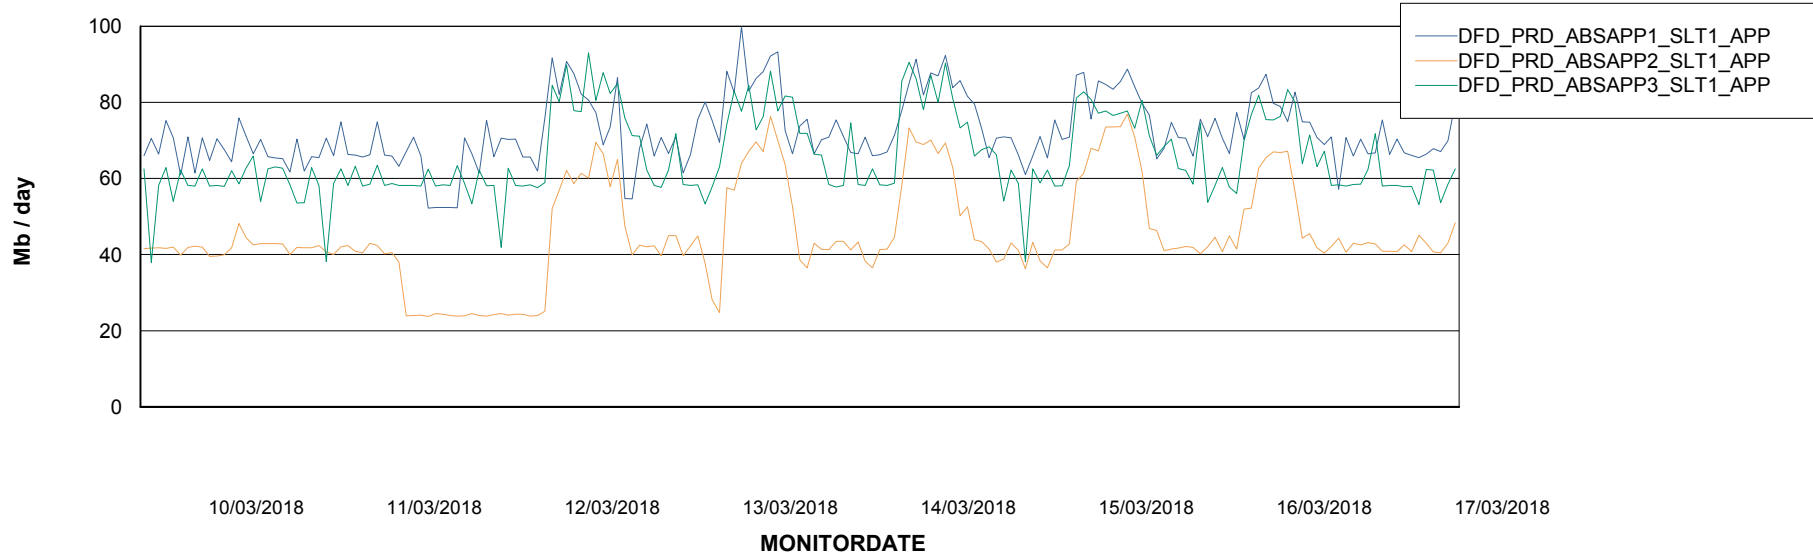

Standby Database Health DFD Production

Recovery lag for last 7 days

Weekly SLA Customer Report

Customer DFD Production
Database ID 39

ABSSolute Application Server Services

Avg memory used per ABS Server Service