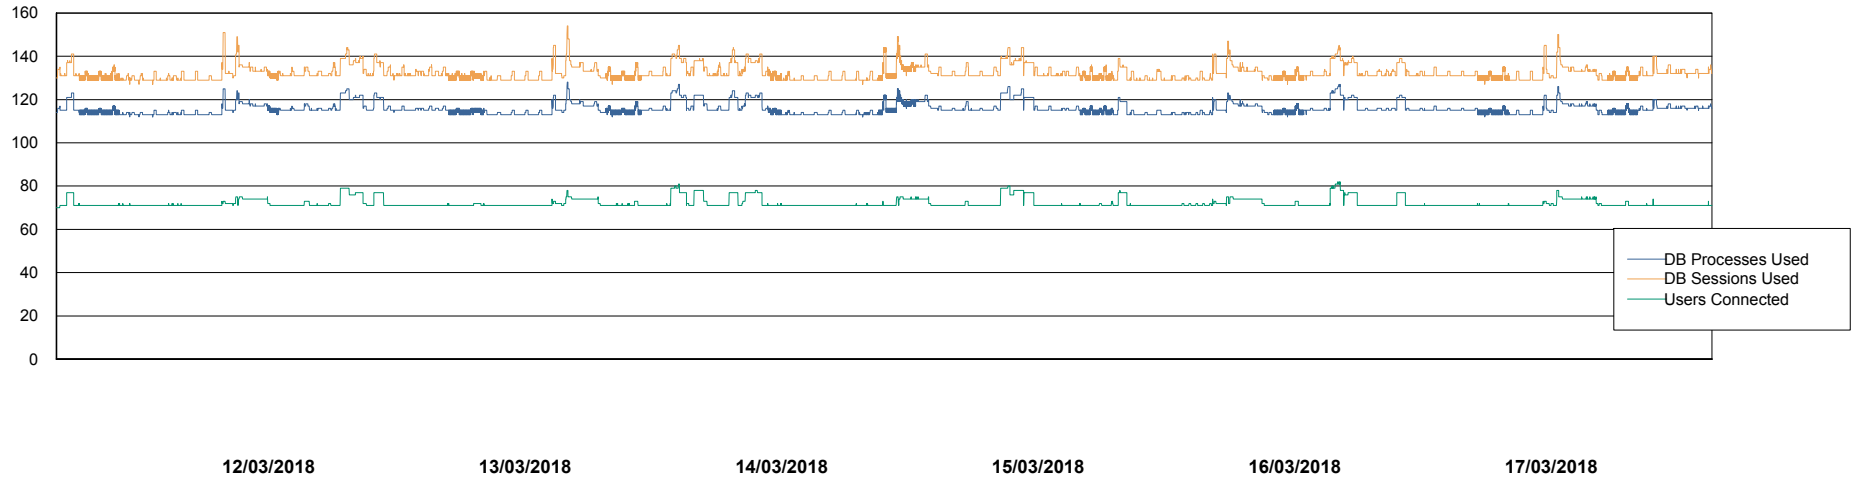

Database Performance DFDDDB_Production