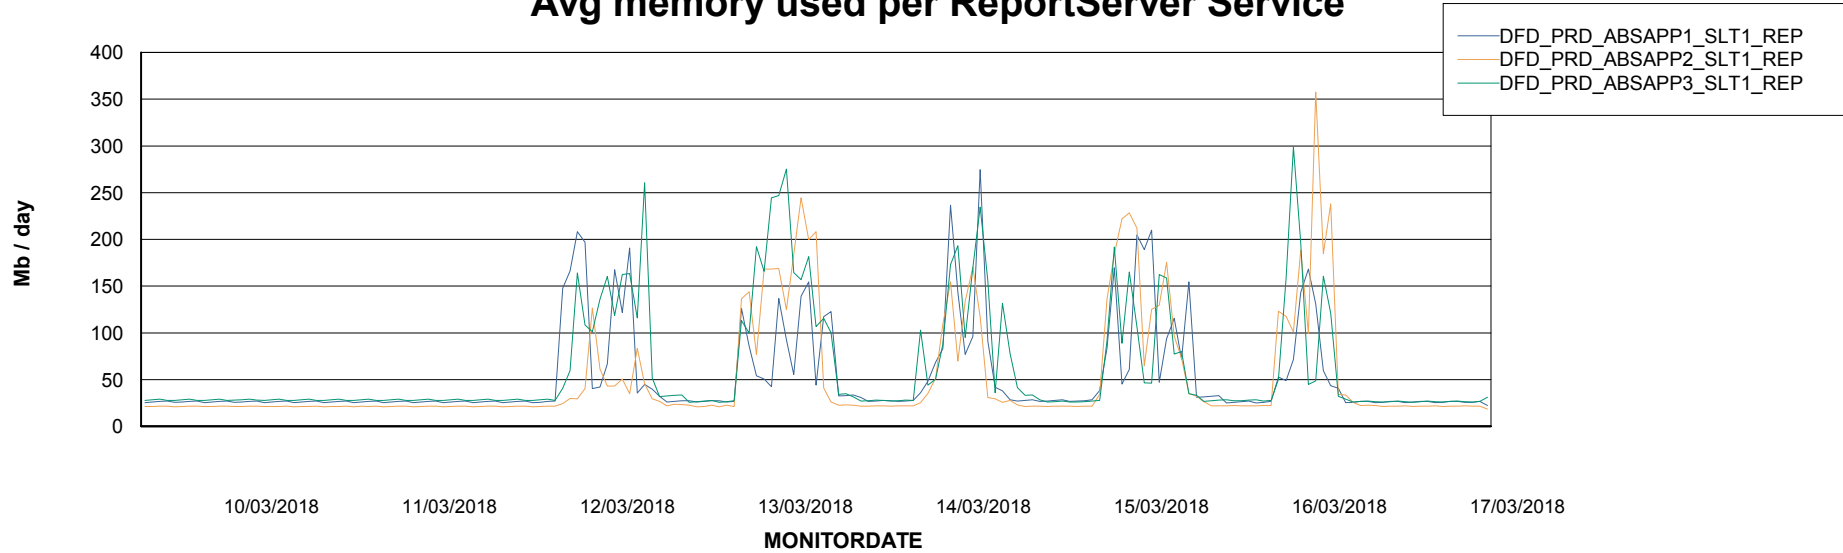

Avg users per day per ABS server

Weekly SLA Customer Report

Customer DFD Production
Database ID 39

ABSSolute Application ReportServer Services

Avg memory used per ReportServer Service

Disaster per ABS component