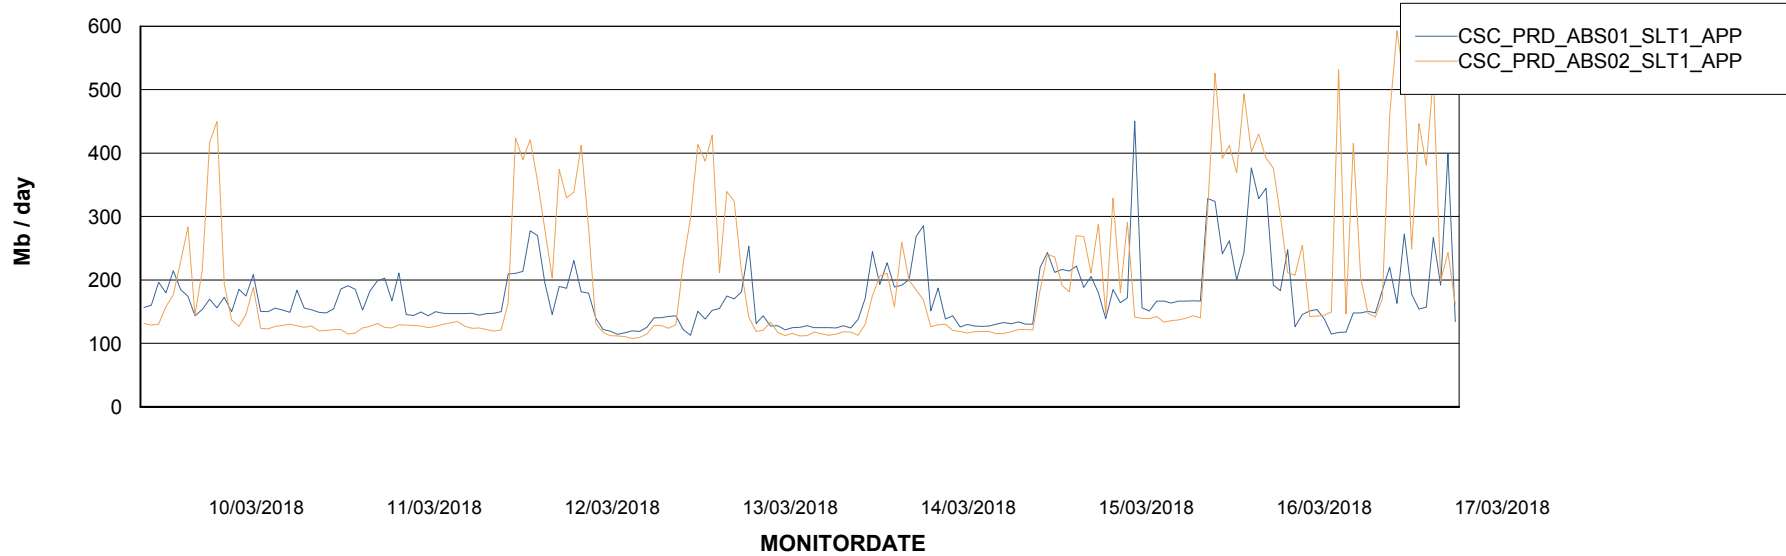

ABSSolute Application Server Services

Avg memory used per ABS Server Service