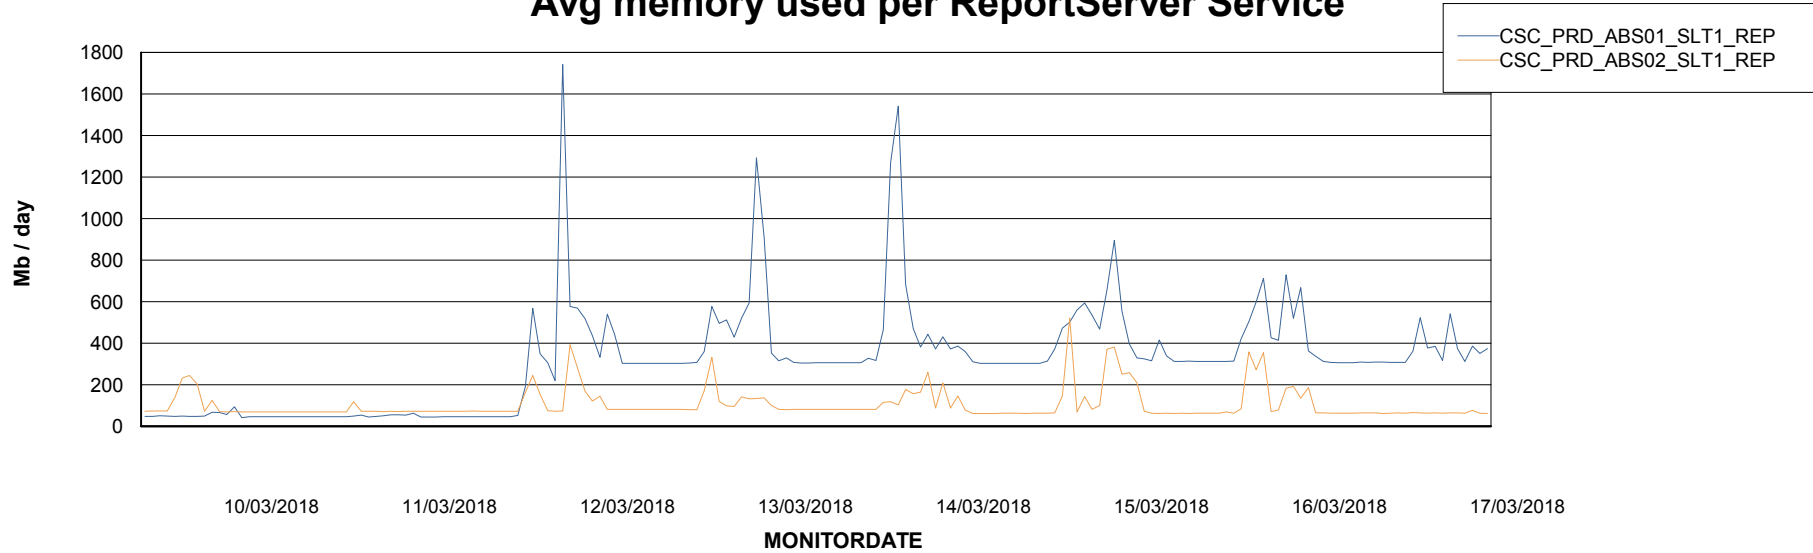

Avg memory used per ABS Server Service

Avg users per day per ABS server

Weekly SLA Customer Report

Customer CSC_Production
Database ID 50

ABSSolute Application ReportServer Services

Avg memory used per ReportServer Service