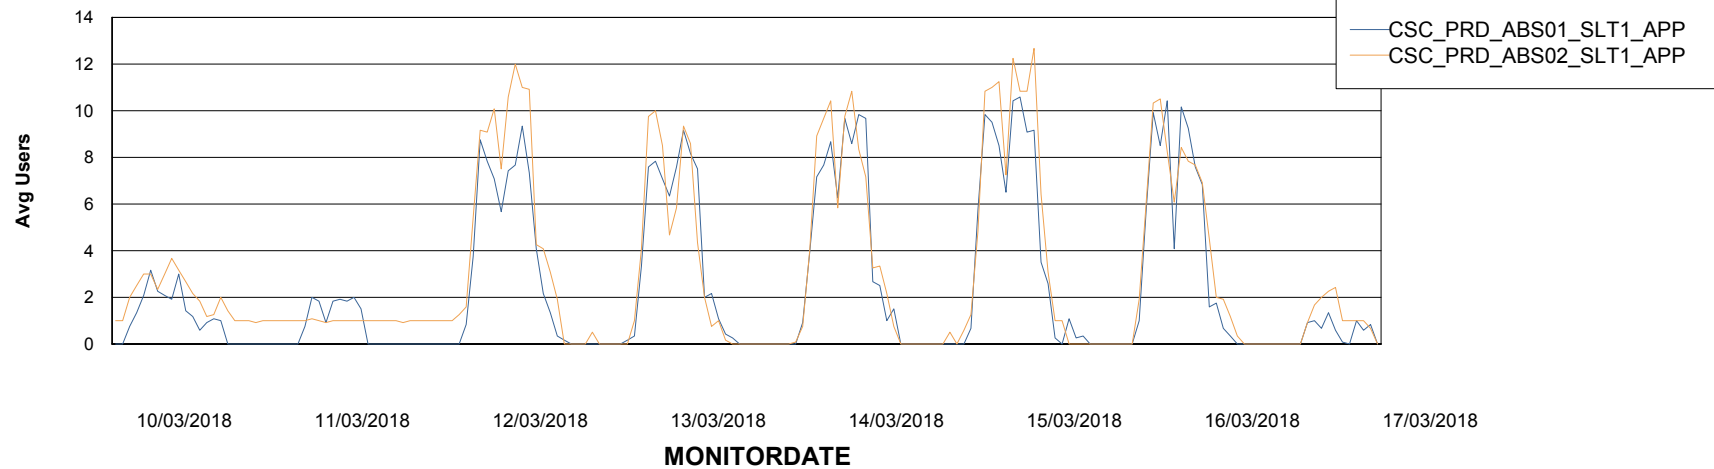

Avg users per day per ABS server