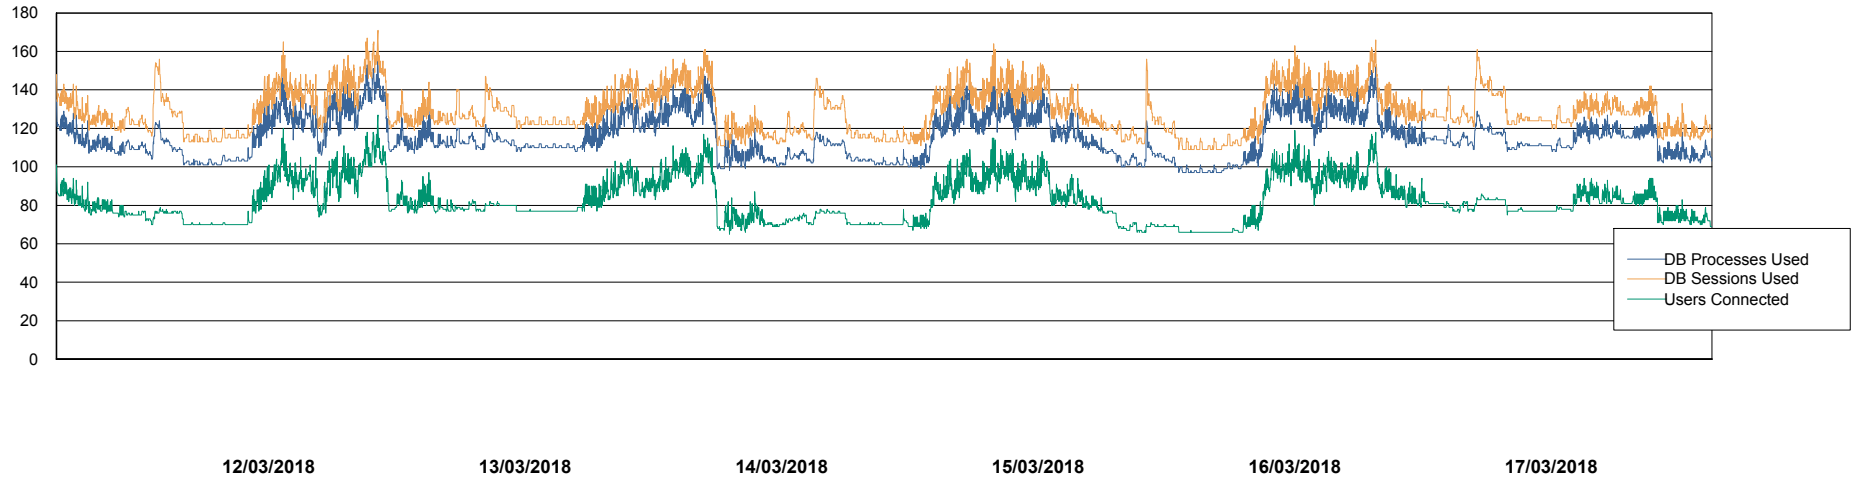

Database Performance CSCDB_Primary