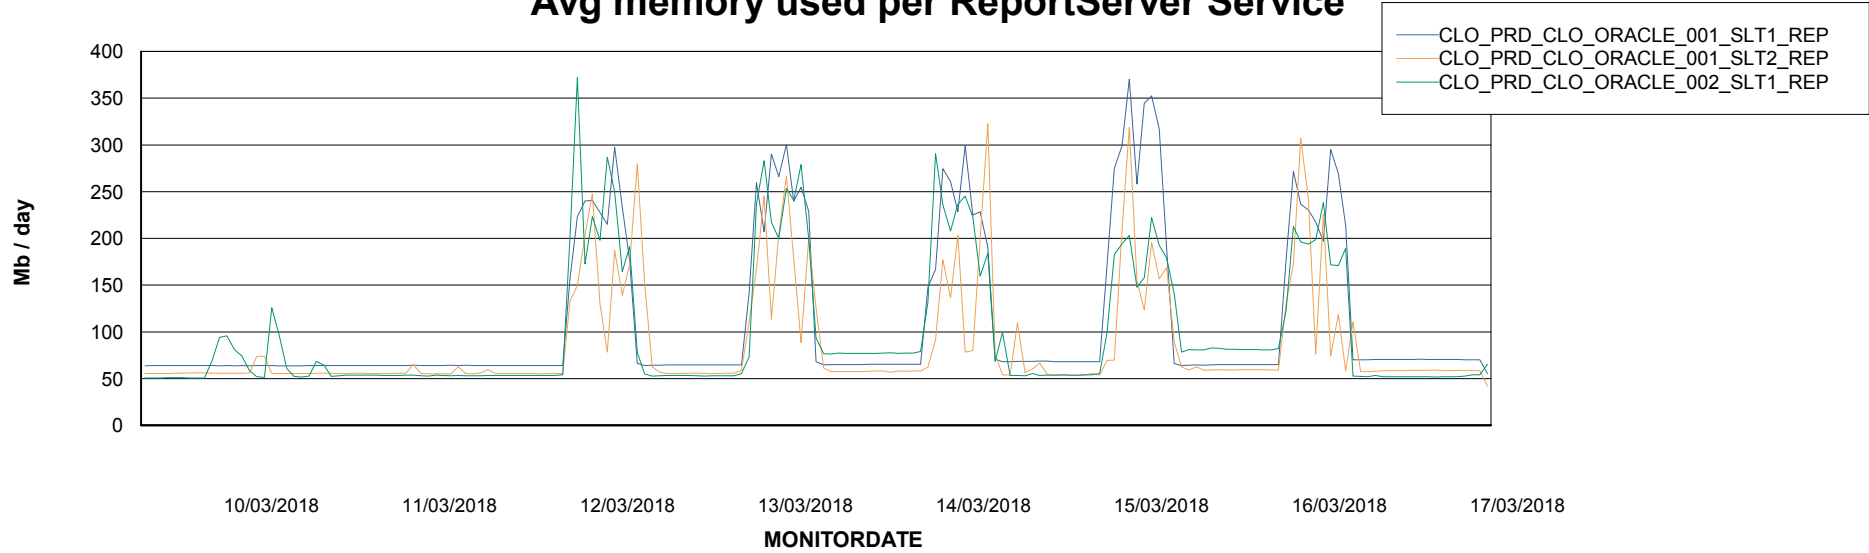

ABSSolute Application ReportServer Services

Avg memory used per ReportServer Service