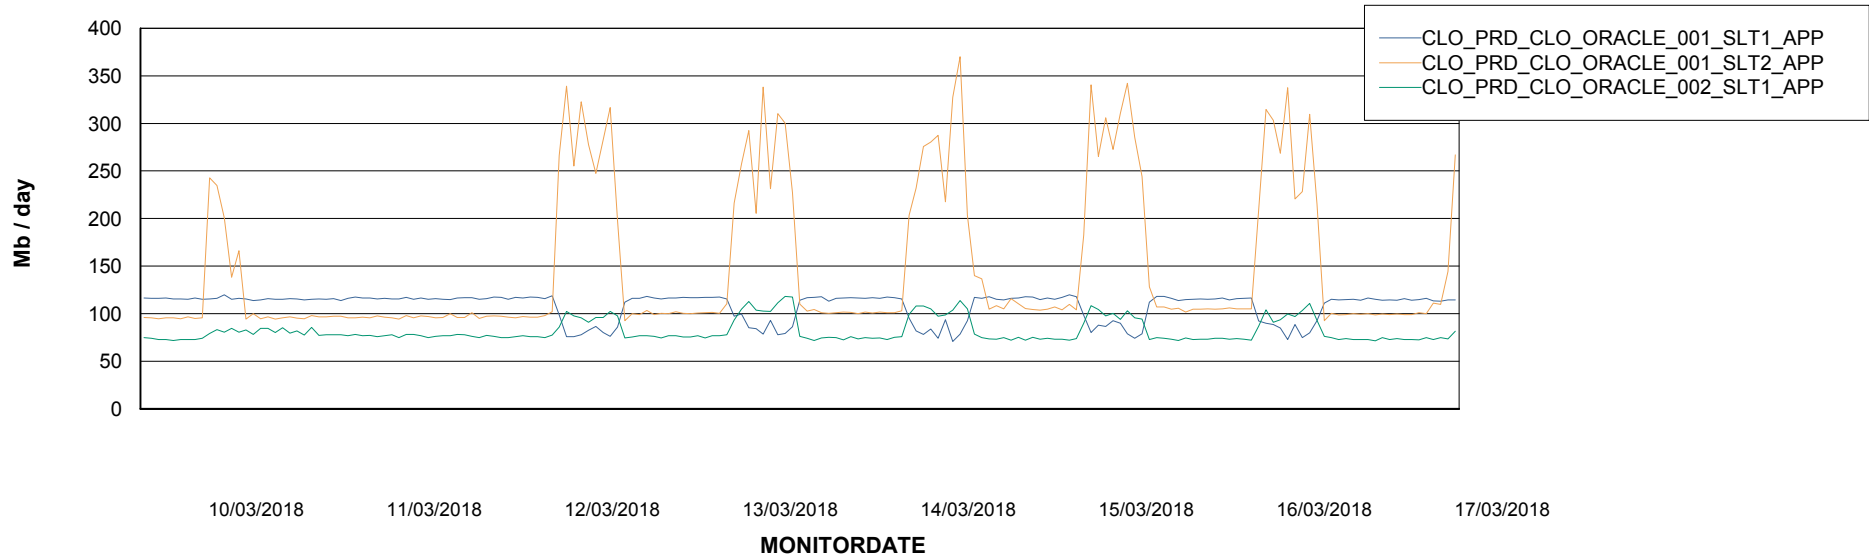

ABSSolute Application Server Services

Avg memory used per ABS Server Service