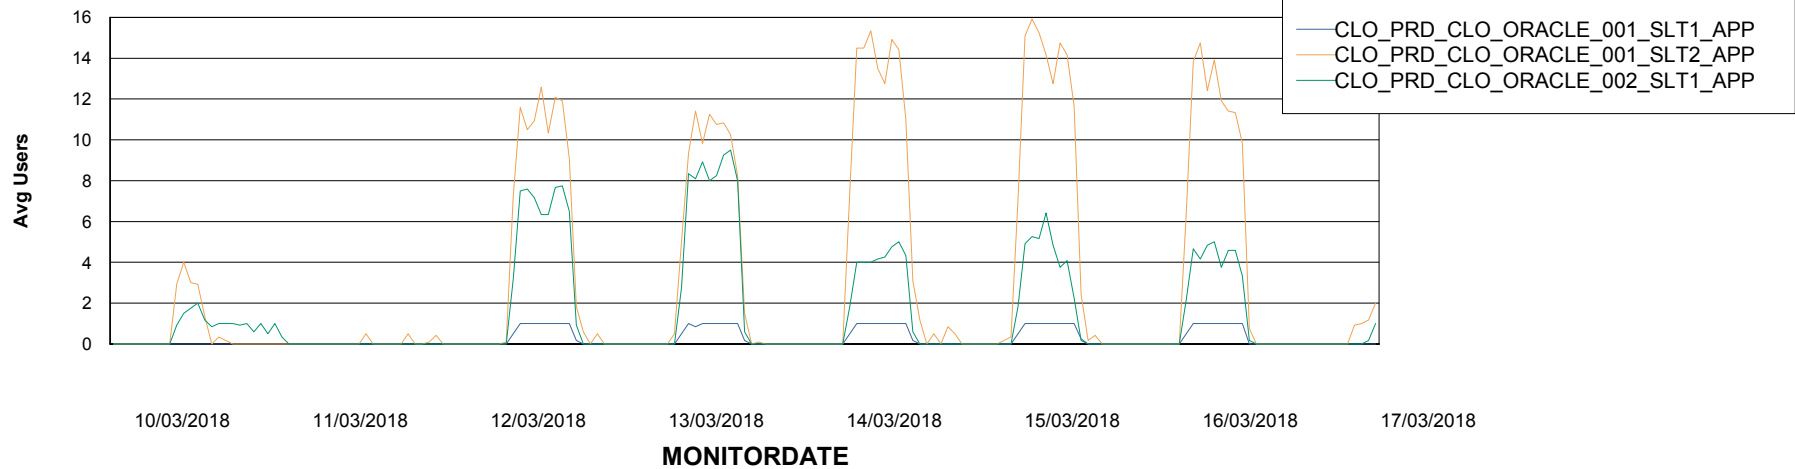

Avg users per day per ABS server