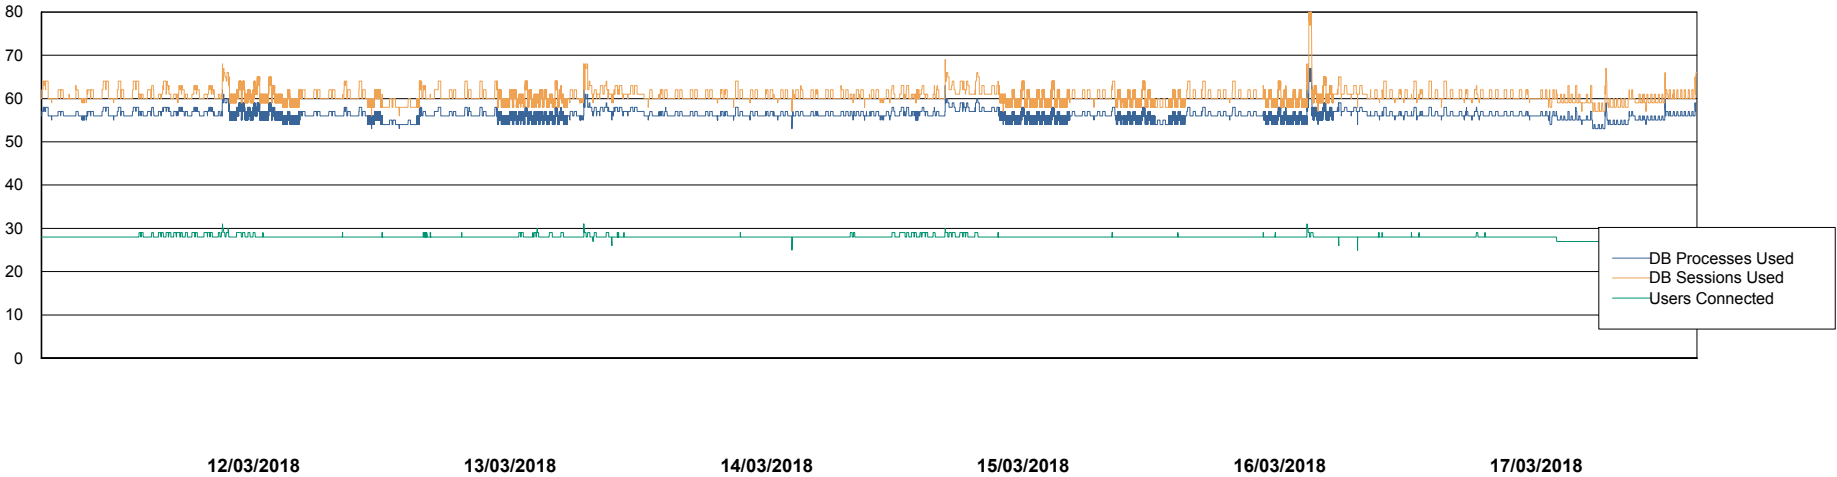

Database Performance CLODB_Test