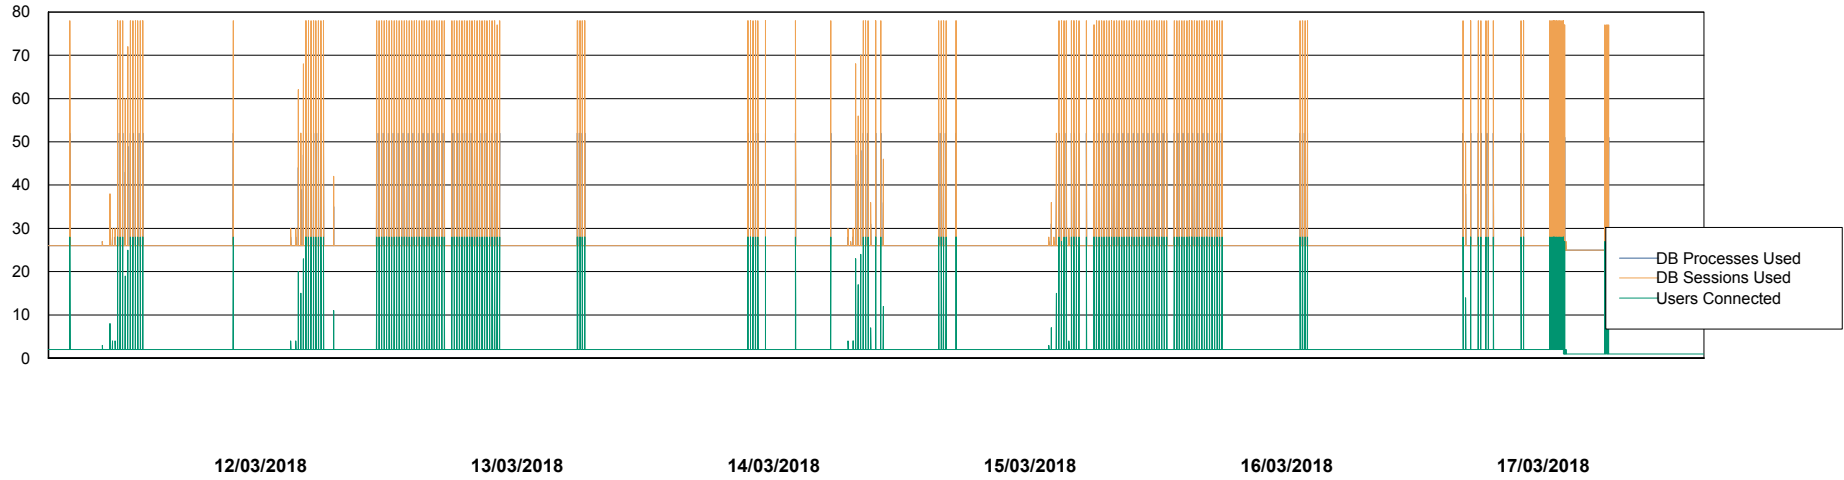

Database Performance CLODB_Standby