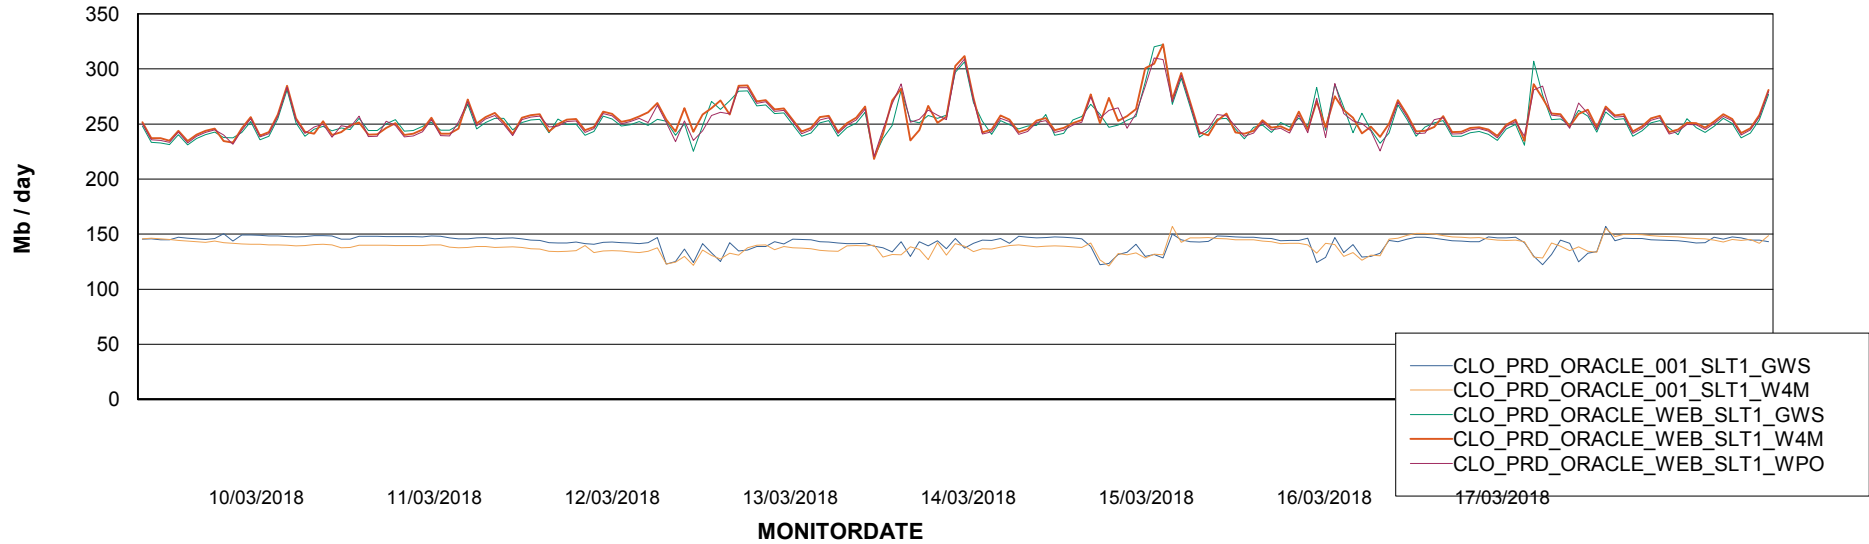

ABSSolute Web Component Services

Avg memory used per ABS Web component