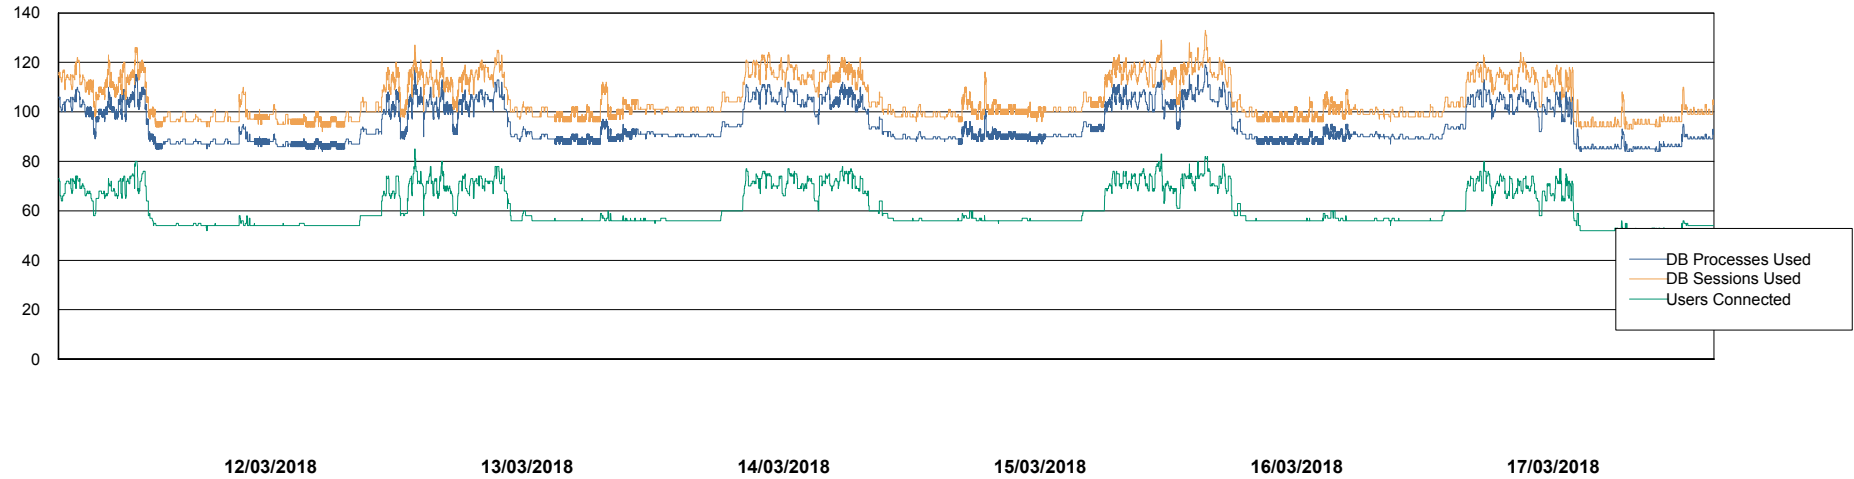

Database Performance CLODB_Production