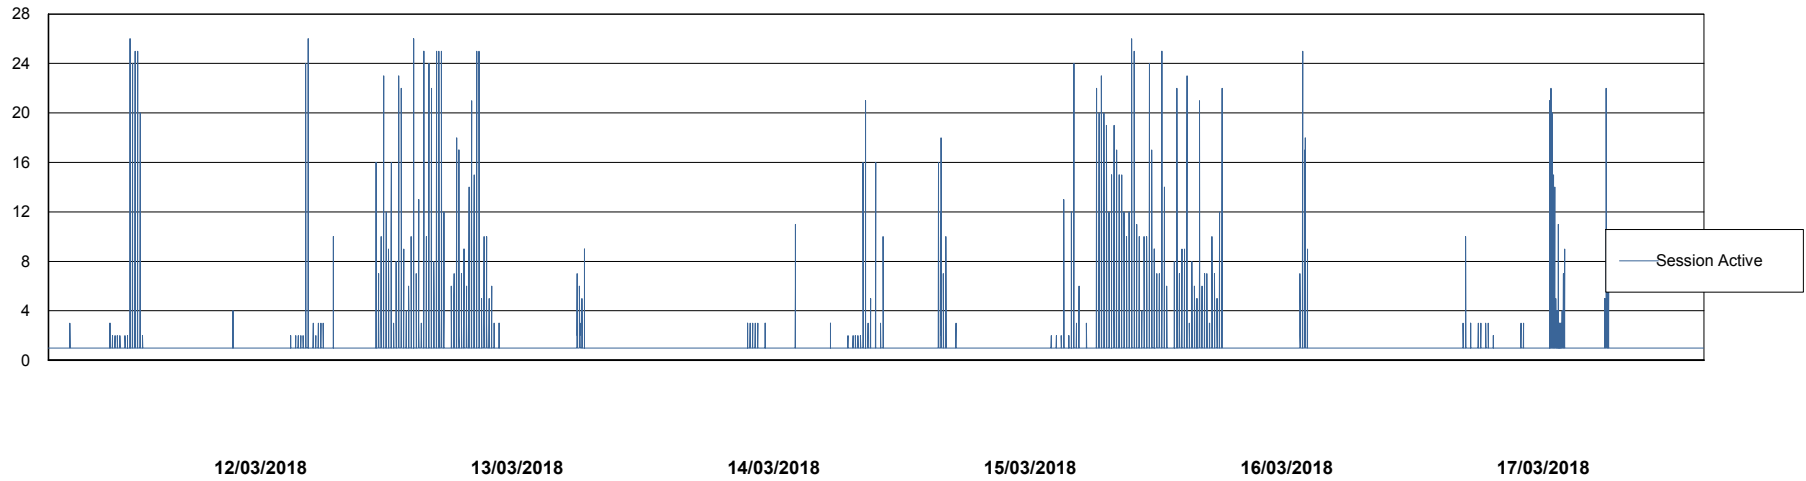

Database Performance CLODB_Standby