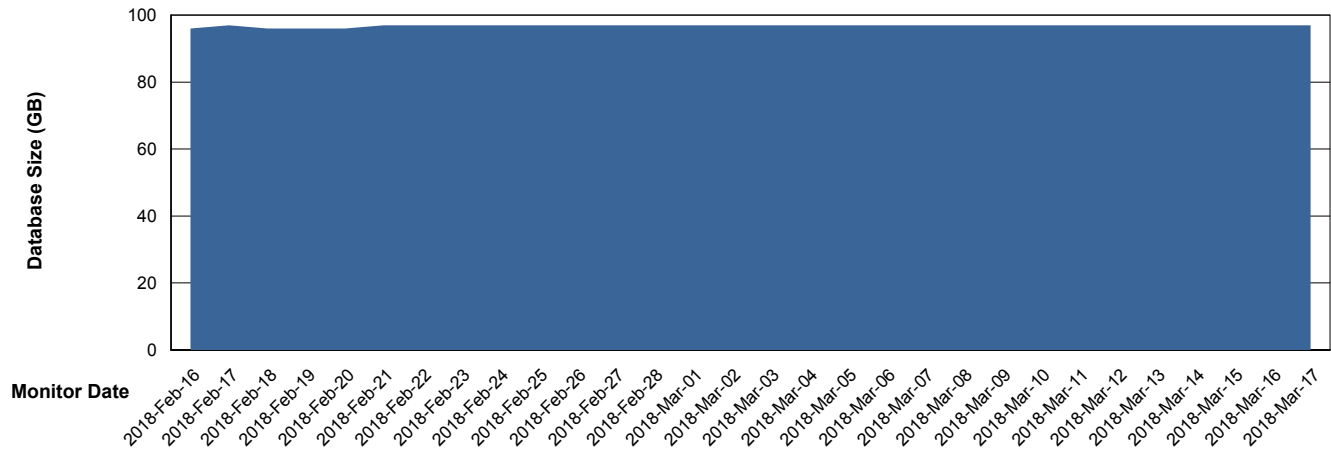

### Database growth over last month

DATABASE SIZE CLODB\_Test

### Database growth over last month