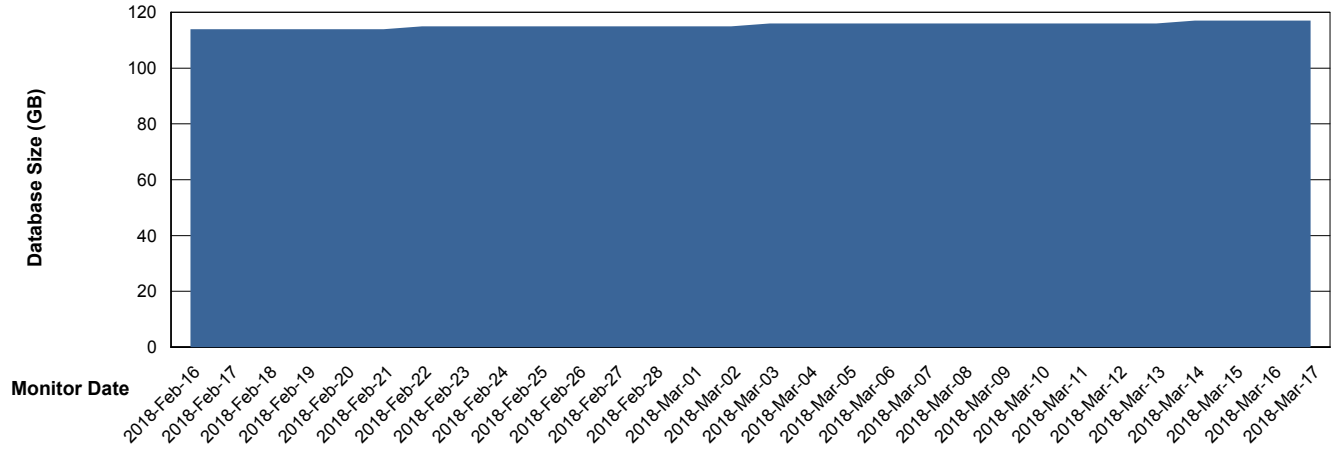

DATABASE SIZE CLODB_Production

Database growth over last month