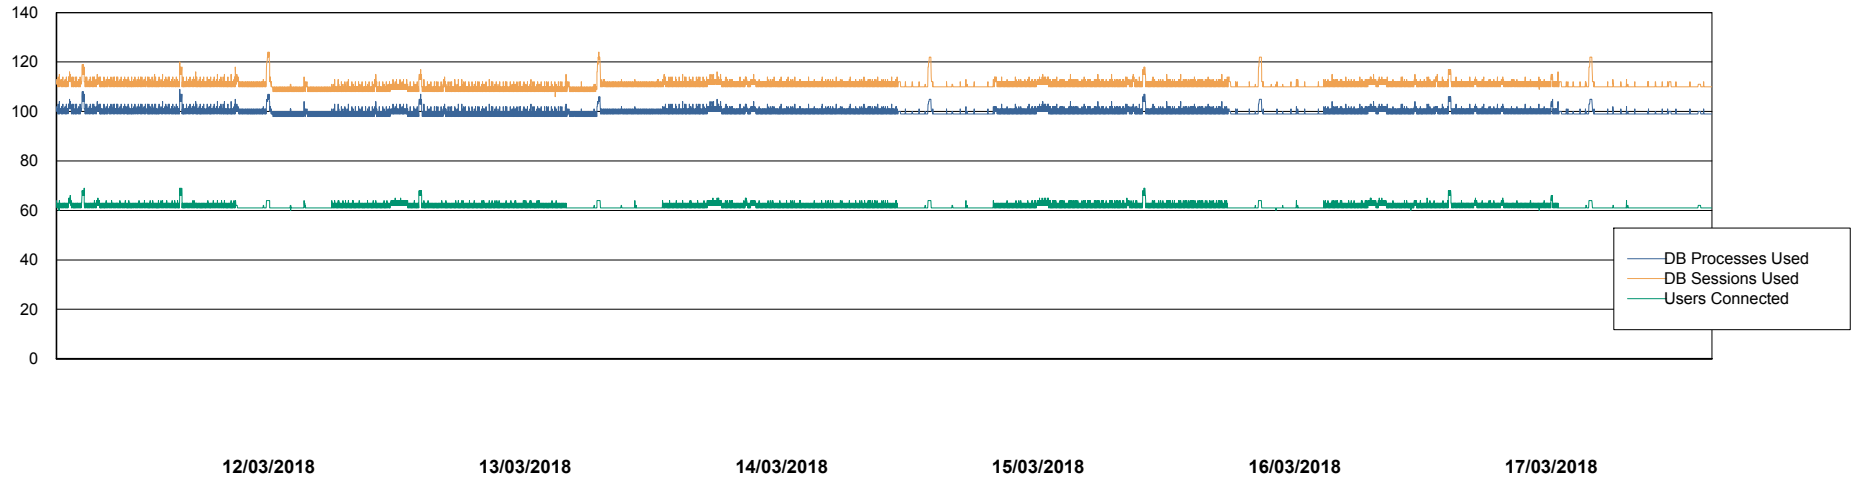

Harddisk Usage CIW_PRD_ORACLE2

| | Free disk space on c: (%) | Total disk space on c: (Gb) | Free disk space on d: (%) | Total disk space on d: (Gb) | Free disk space on e: (%) | Total disk space on e: (Gb) |
|------------|---------------------------|-----------------------------|---------------------------|-----------------------------|---------------------------|-----------------------------|
| 17/03/2018 | 96 | 701 | 61 | 700 | 100 | 830 |
| 16/03/2018 | 96 | 701 | 61 | 700 | 100 | 830 |
| 15/03/2018 | 96 | 701 | 61 | 700 | 100 | 830 |
| 14/03/2018 | 96 | 701 | 61 | 700 | 100 | 830 |
| 13/03/2018 | 96 | 701 | 61 | 700 | 100 | 830 |
| 12/03/2018 | 96 | 701 | 61 | 700 | 100 | 830 |
| 11/03/2018 | 96 | 701 | 61 | 700 | 100 | 830 |

Weekly SLA Customer Report

Customer CIW Production
Database ID 45

Database Performance CIWDB_Production

Weekly SLA Customer Report

Customer CIW Production
Database ID 45

Database Performance CIWDB_Standby

Weekly SLA Customer Report