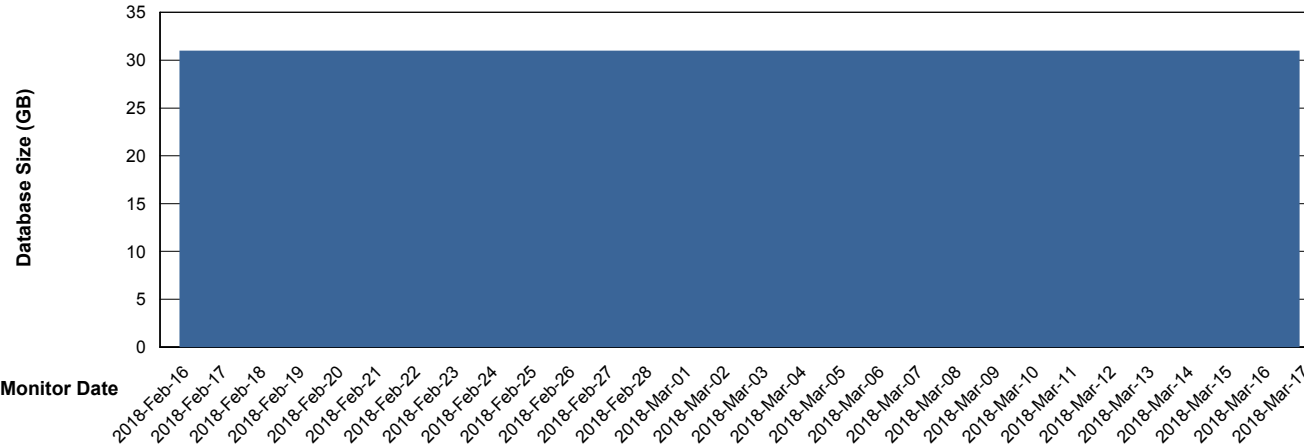

DATABASE SIZE CIWDB_Production

Database growth over last month

Database Tablespace CIWDB_Production

Date	Tablespace Name	Filesize (Gb)	Usedsize (Gb)	Percentage free
17/03/2018	ABSDATA	30	27	10
	INDX	4	3	25
16/03/2018	ABSDATA	30	27	10
	INDX	4	3	25
15/03/2018	ABSDATA	30	27	10
	INDX	4	3	25
14/03/2018	ABSDATA	30	27	10
	INDX	4	3	25
13/03/2018	ABSDATA	30	27	10
	INDX	4	3	25
12/03/2018	ABSDATA	30	27	10
	INDX	4	3	25
11/03/2018	ABSDATA	30	27	10
	INDX	4	3	25