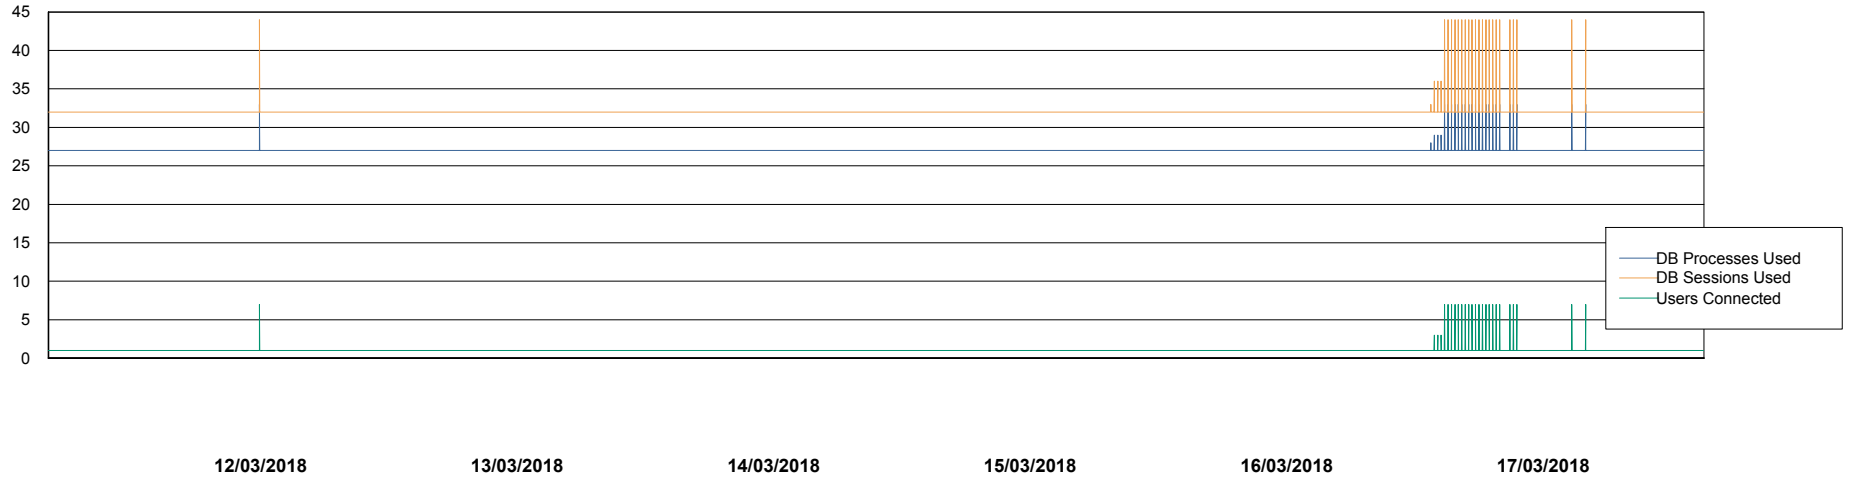

Weekly SLA Customer Report

Customer CIW Production
Database ID 45

Database Performance CIWDB_Production

Weekly SLA Customer Report

Customer CIW Production
Database ID 45

Database Performance CIWDB_Standby

Weekly SLA Customer Report

Customer CIW Production
 Database ID 45

DATABASE SIZE CIWDB_Production

Database growth over last month

Database Tablespace CIWDB_Production

| Date | Tablespace Name | Filesize (Gb) | Usedsize (Gb) | Percentage free |
|------------|-----------------|---------------|---------------|-----------------|
| 17/03/2018 | ABSDATA | 30 | 27 | 10 |
| | INDX | 4 | 3 | 25 |
| 16/03/2018 | ABSDATA | 30 | 27 | 10 |
| | INDX | 4 | 3 | 25 |
| 15/03/2018 | ABSDATA | 30 | 27 | 10 |
| | INDX | 4 | 3 | 25 |
| 14/03/2018 | ABSDATA | 30 | 27 | 10 |
| | INDX | 4 | 3 | 25 |
| 13/03/2018 | ABSDATA | 30 | 27 | 10 |
| | INDX | 4 | 3 | 25 |
| 12/03/2018 | ABSDATA | 30 | 27 | 10 |
| | INDX | 4 | 3 | 25 |
| 11/03/2018 | ABSDATA | 30 | 27 | 10 |
| | INDX | 4 | 3 | 25 |