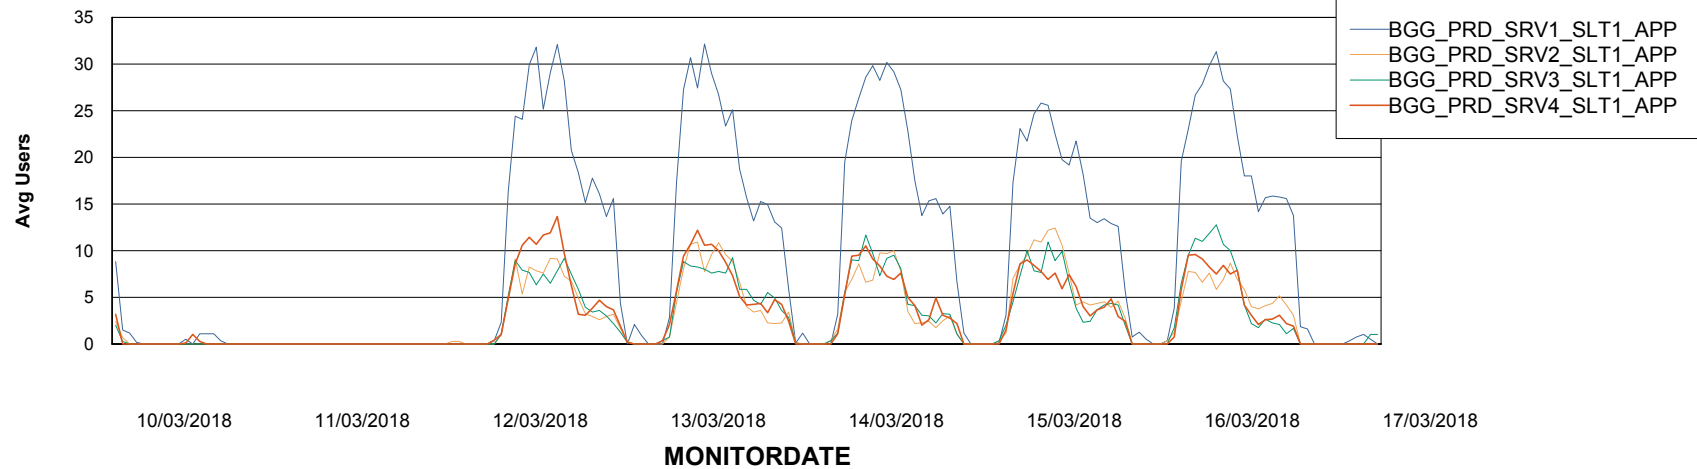

Avg users per day per ABS server