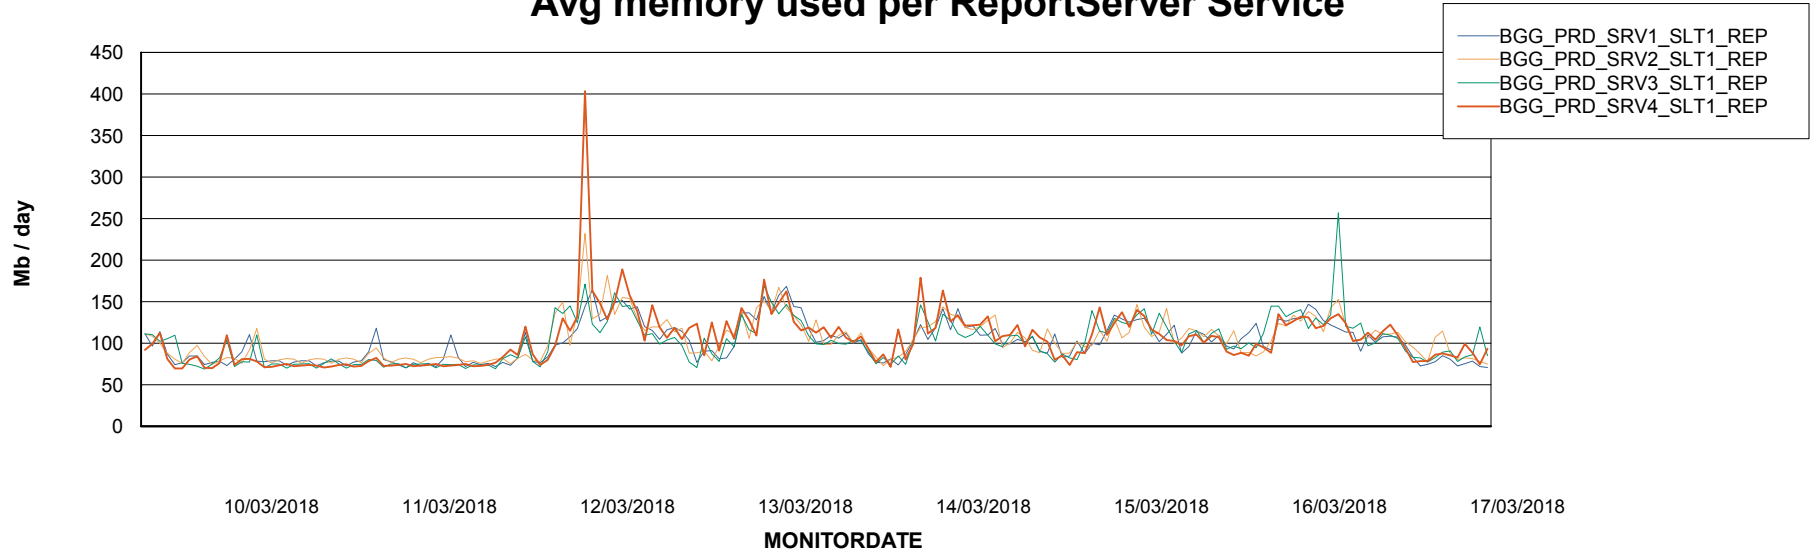

ABSSolute Application ReportServer Services

Avg memory used per ReportServer Service