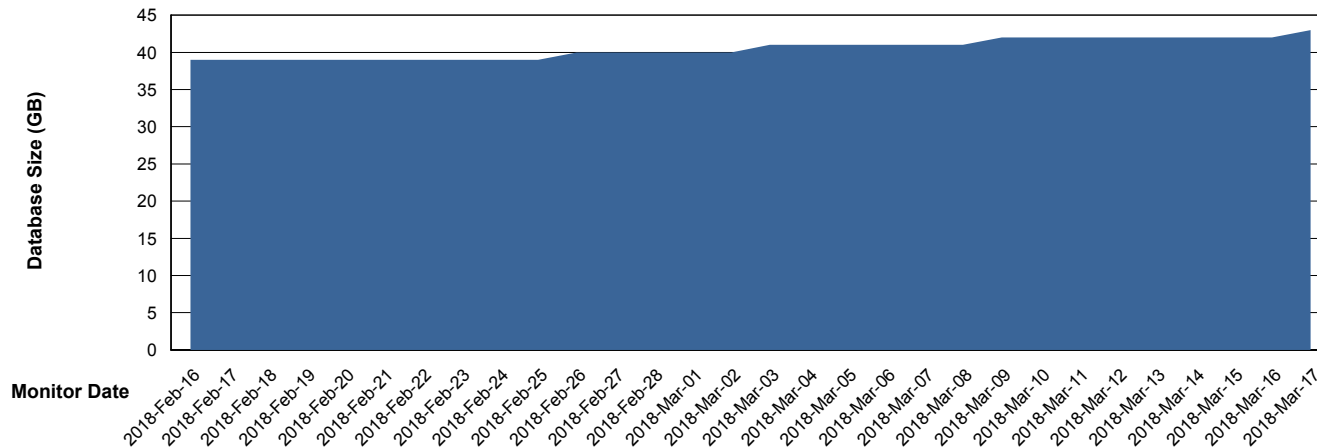

# Weekly SLA Customer Report

Customer BGG\_Production  
 Database ID 58

DATABASE SIZE BGGDB\_BI

Database growth over last month

DATABASE SIZE BGGDB\_Production

Database growth over last month