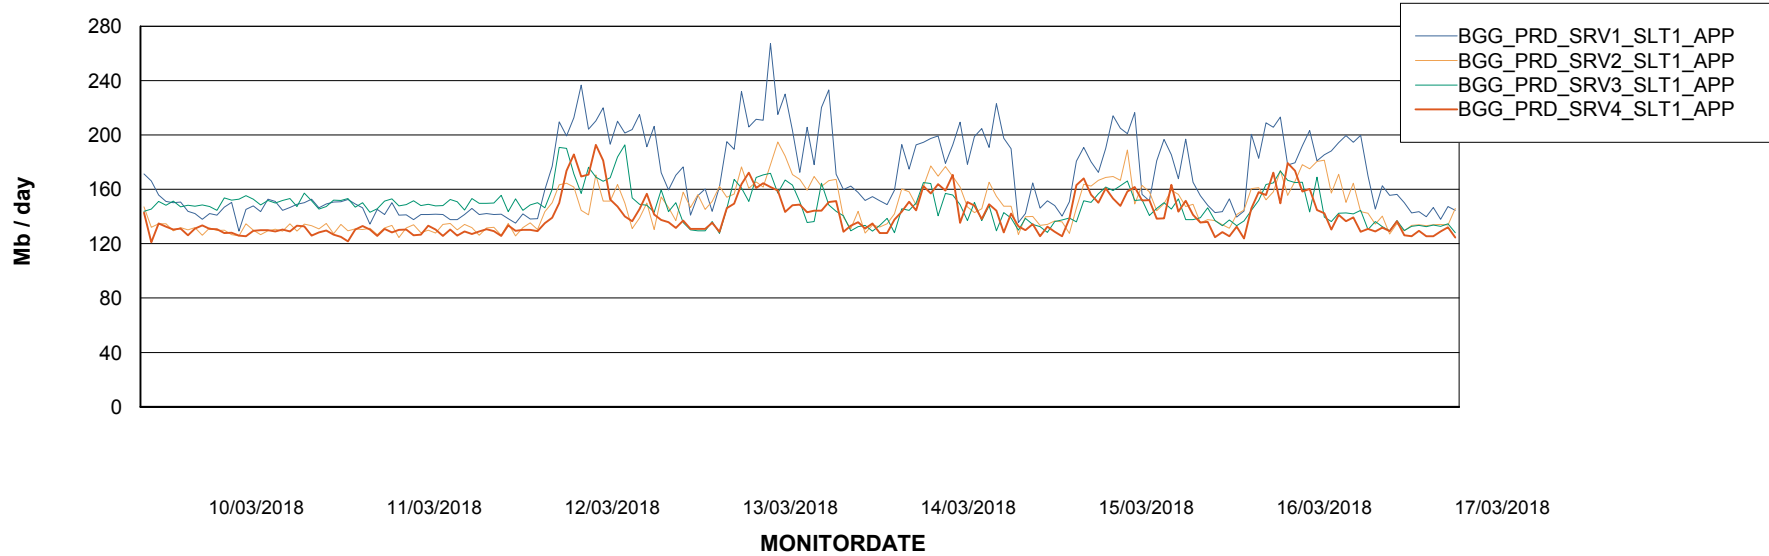

ABSSolute Application Server Services

Avg memory used per ABS Server Service