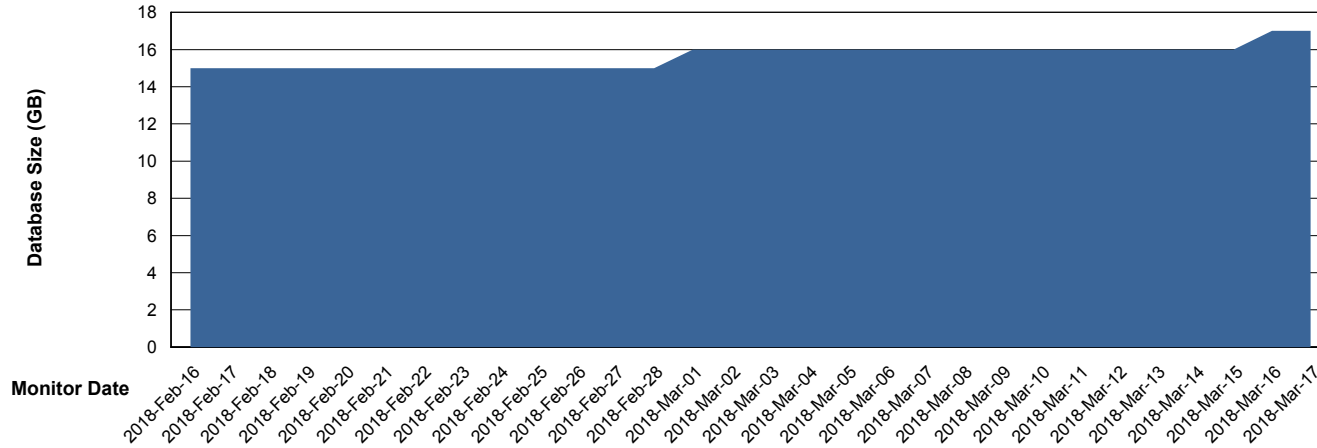

DATABASE SIZE BGGDB_BI

Database growth over last month