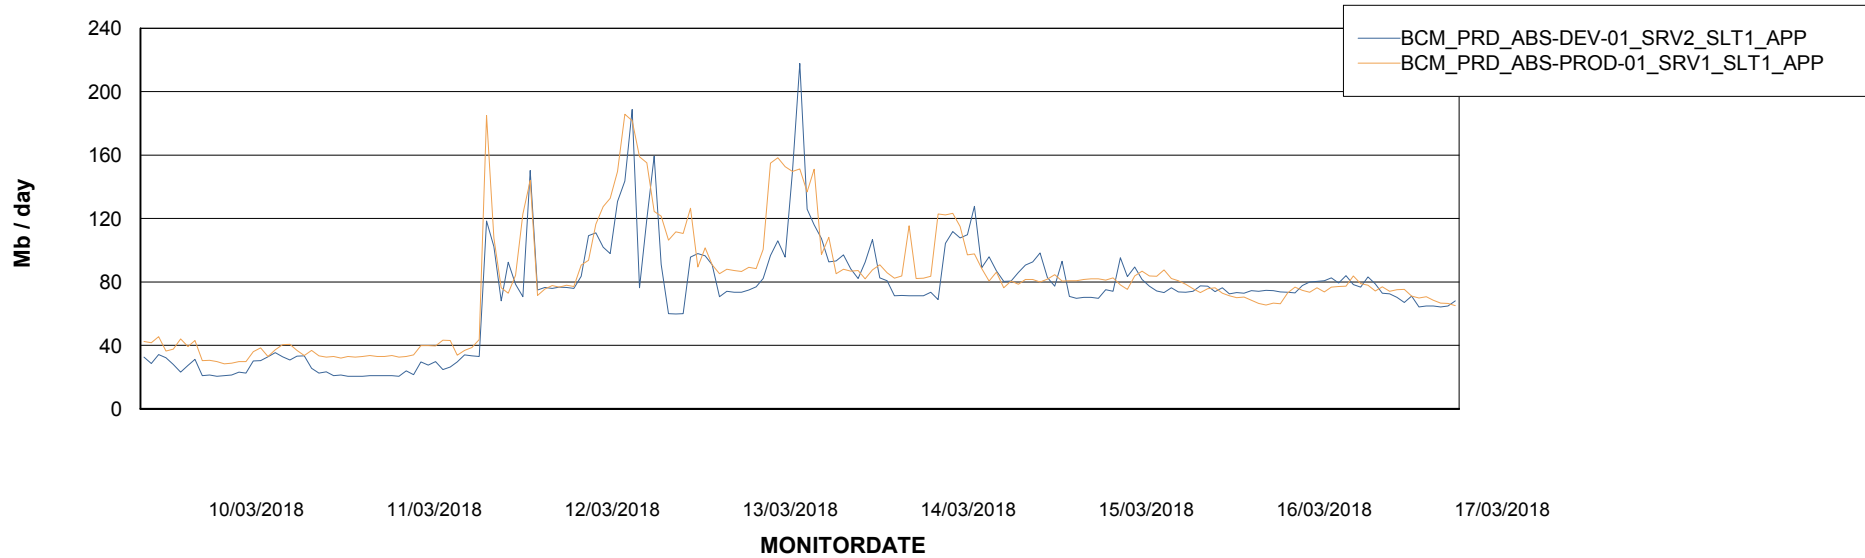

ABSolute Application Server Services

Avg memory used per ABS Server Service