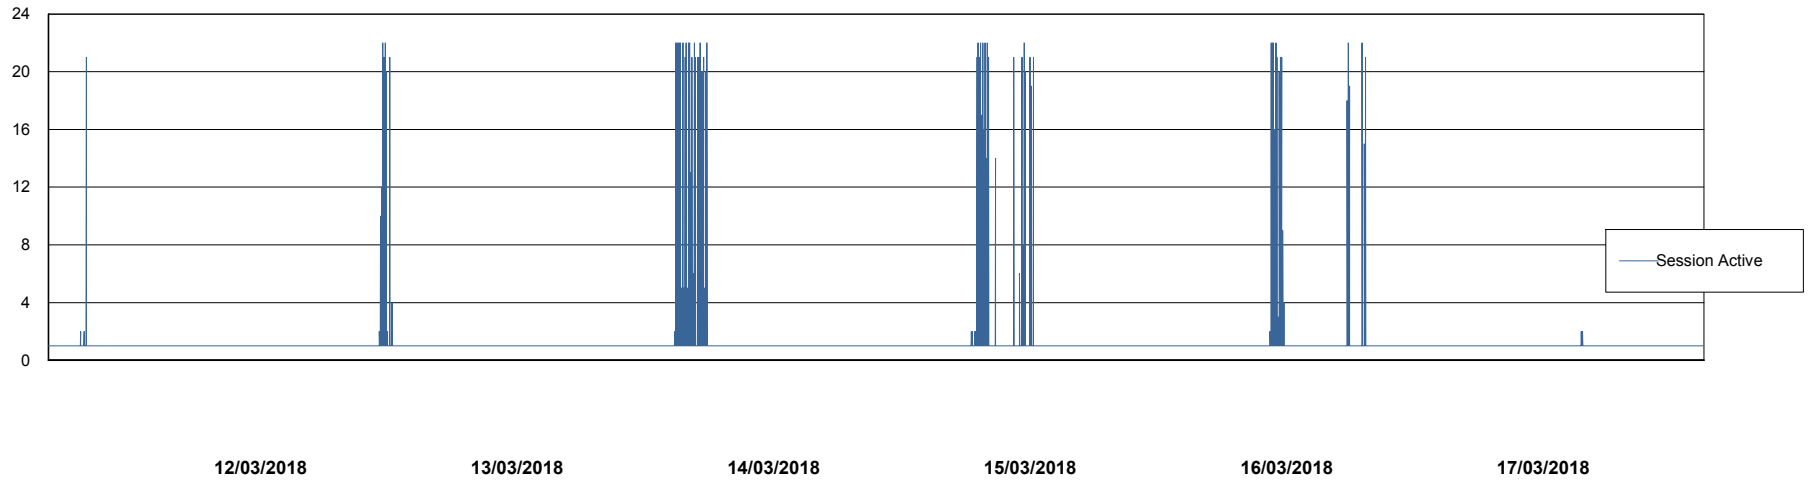

Database Performance AUJ_DB6_Standby2