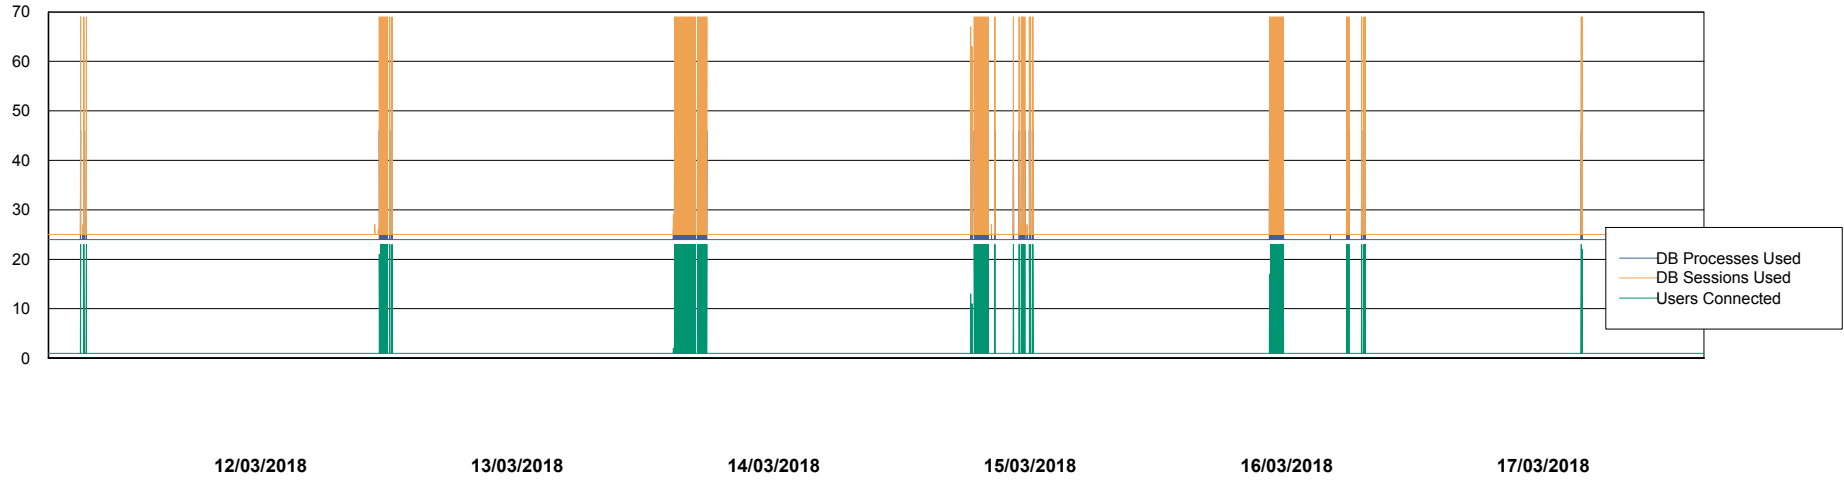

Database Performance AUJ_DB6_Standby2