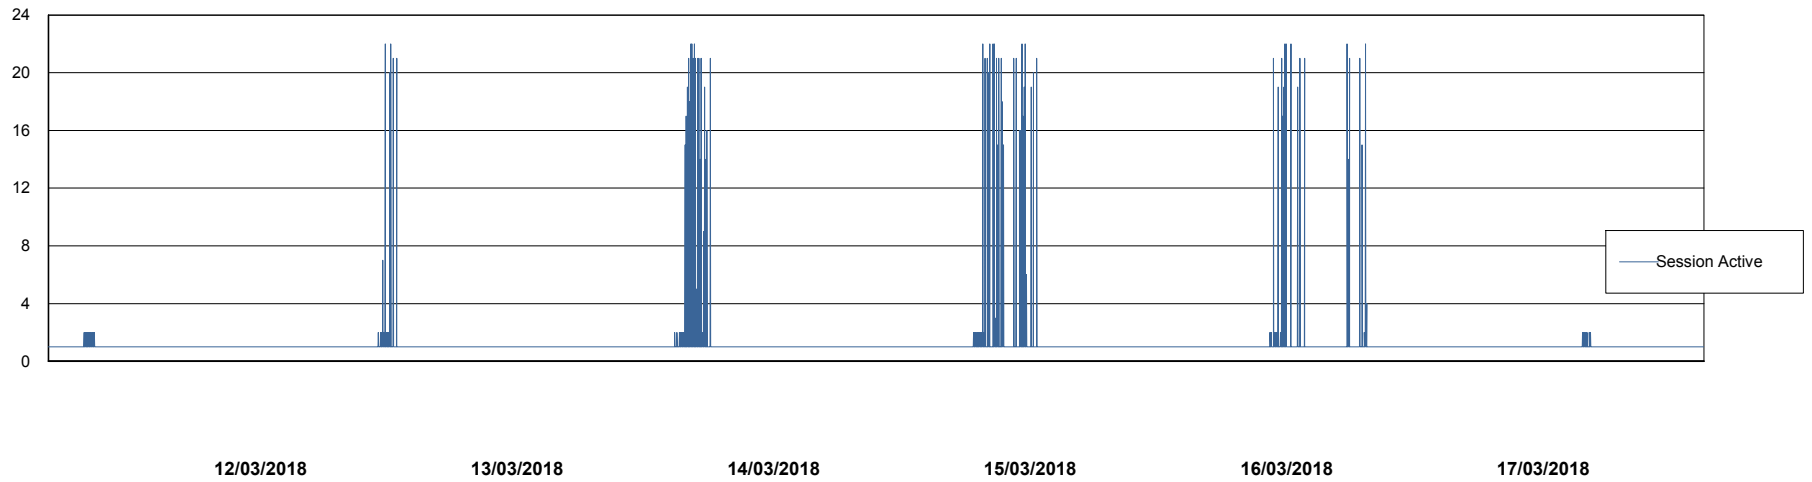

Database Performance AUJ_DB5_Standby