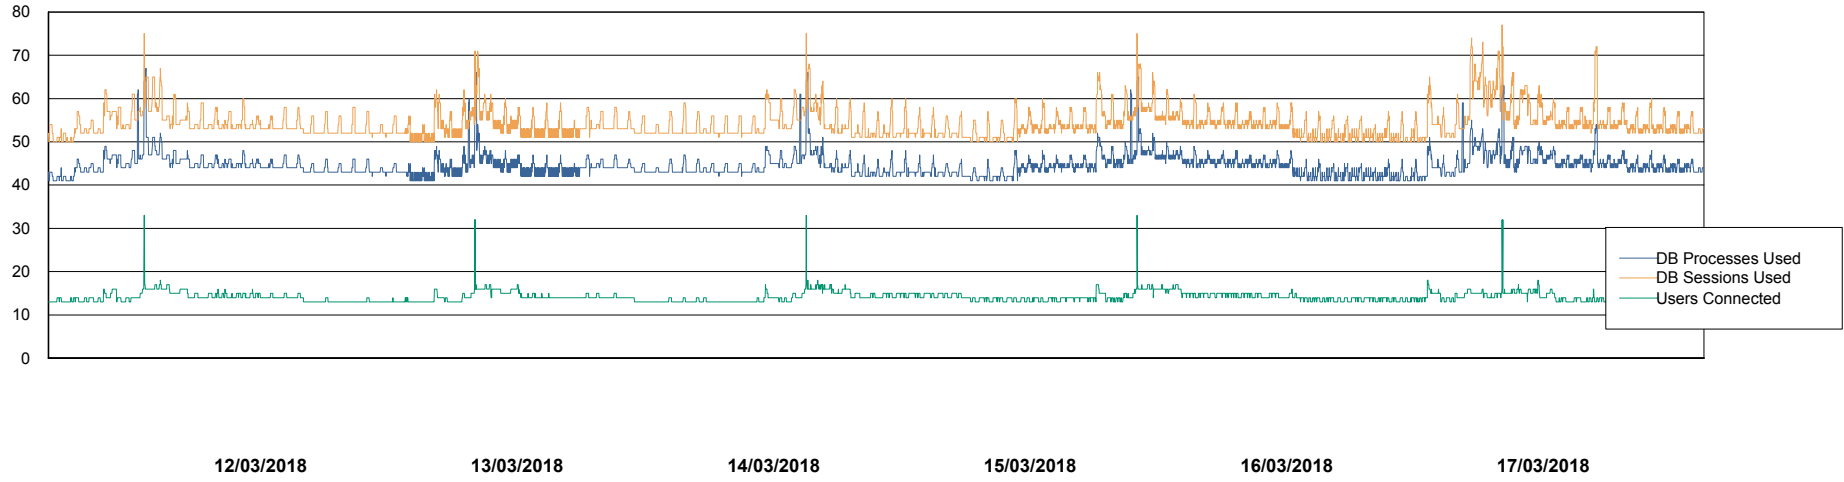

Database Performance AUJDB_BI