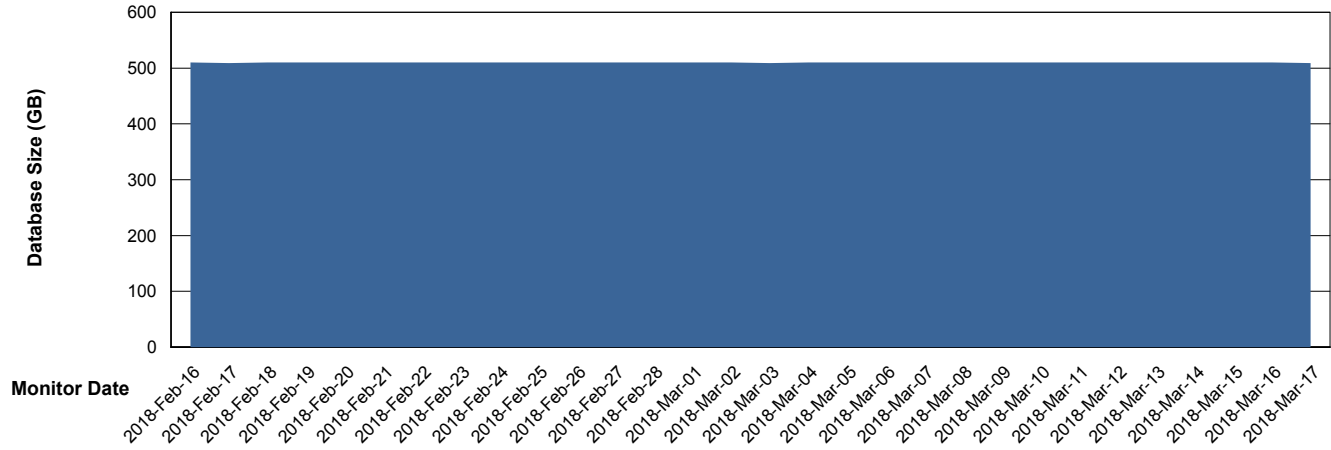

# Weekly SLA Customer Report

Customer AUJ\_Production  
 Database ID 41

DATABASE SIZE AUJ\_DB4\_Primary

Database growth over last month

DATABASE SIZE AUJDB\_BI

Database growth over last month

### Database growth over last month