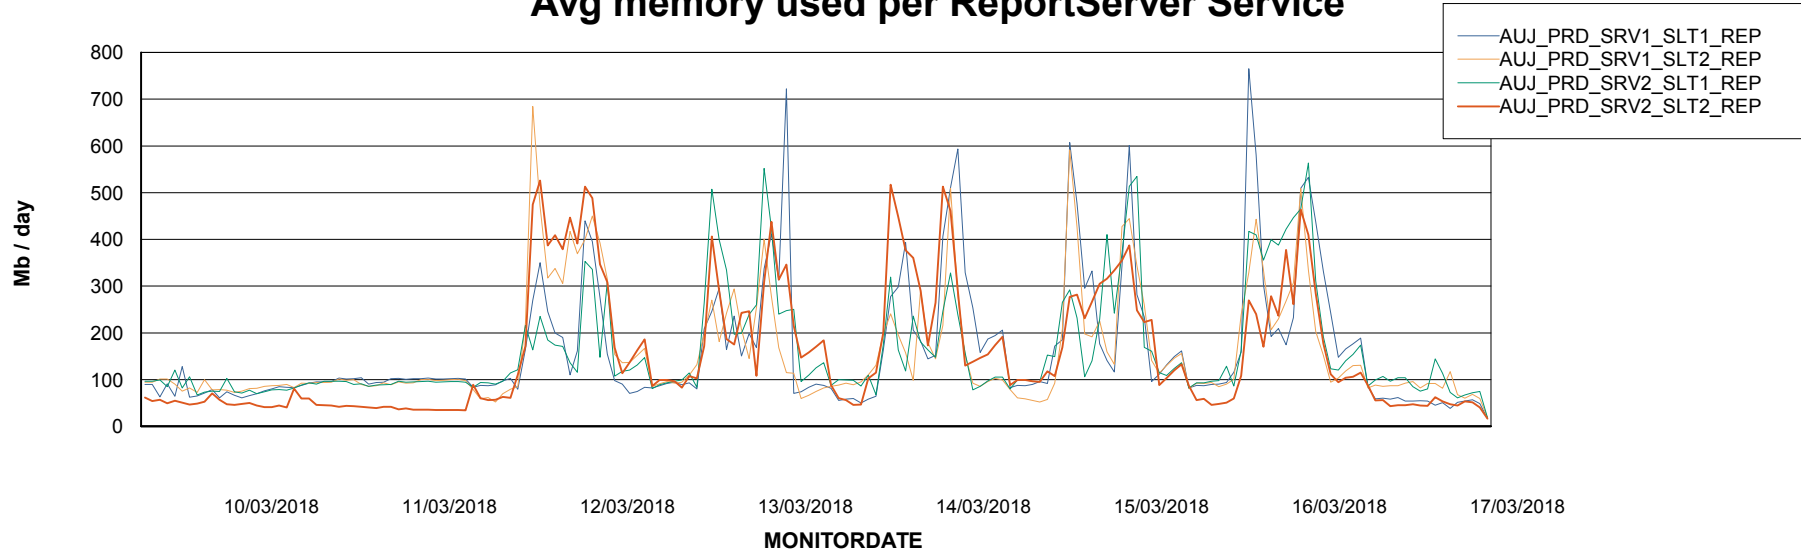

ABSolute Application ReportServer Services

Avg memory used per ReportServer Service