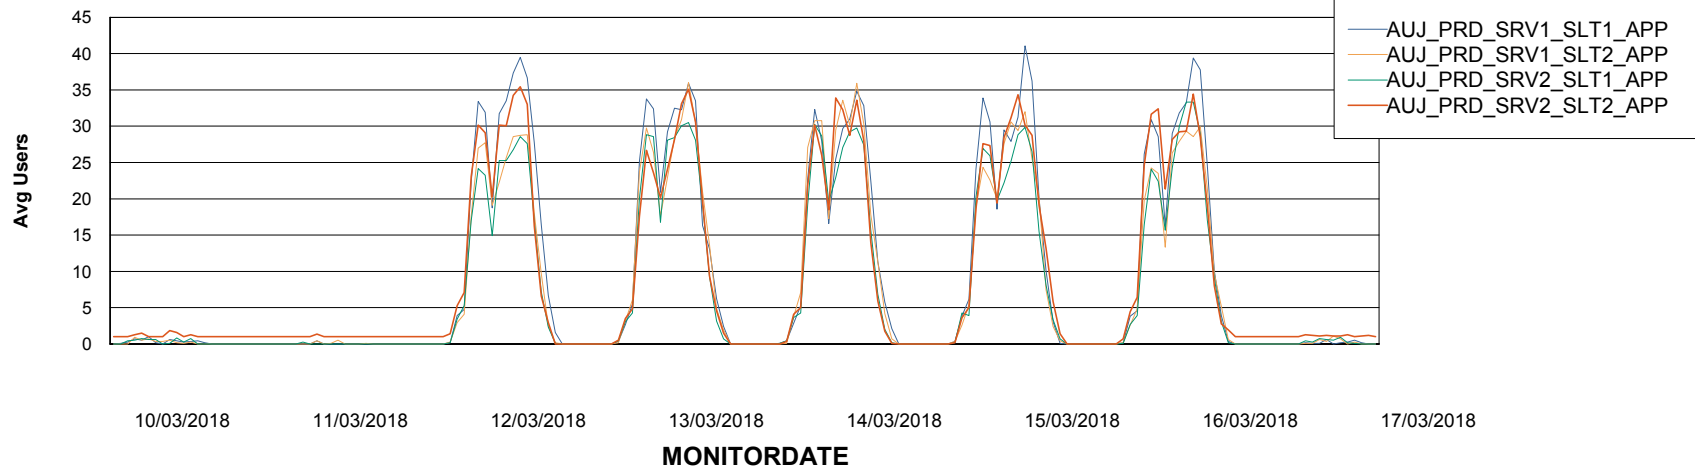

Avg users per day per ABS server