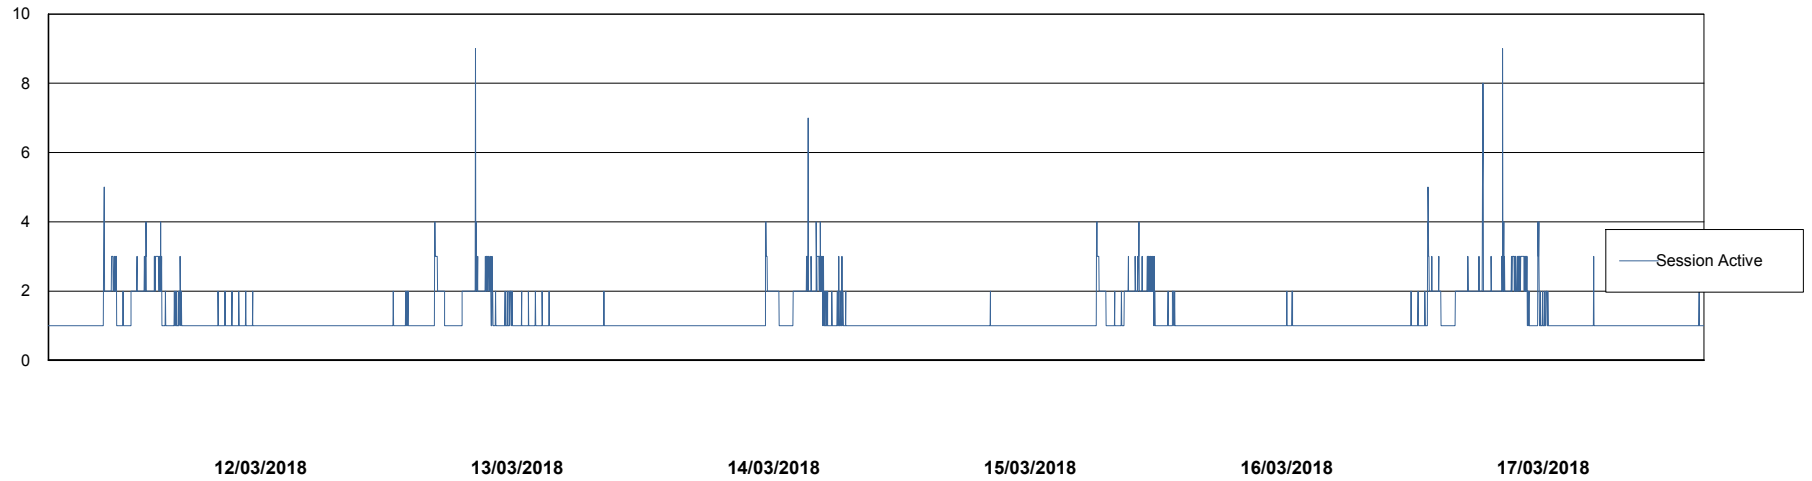

Database Performance AUJDB_BI