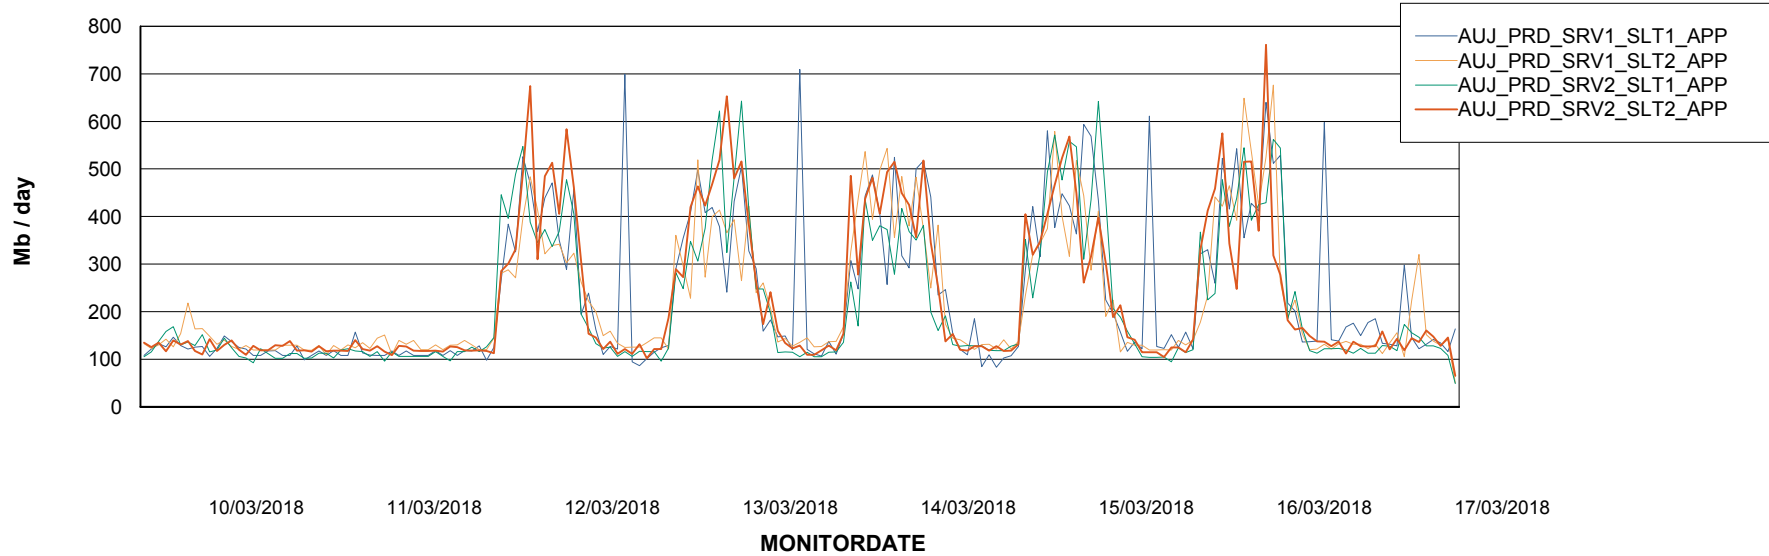

ABSSolute Application Server Services

Avg memory used per ABS Server Service