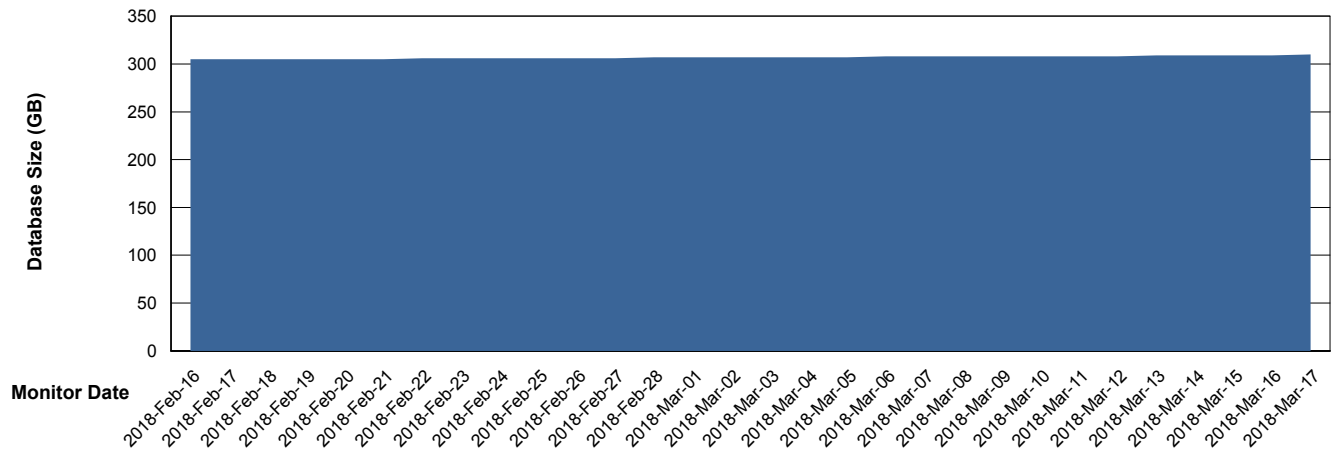

# Weekly SLA Customer Report

Customer AUJ\_Production  
 Database ID 41

DATABASE SIZE AUJ\_DB4\_Primary

Database growth over last month

DATABASE SIZE AUJDB\_BI

Database growth over last month

### Database growth over last month