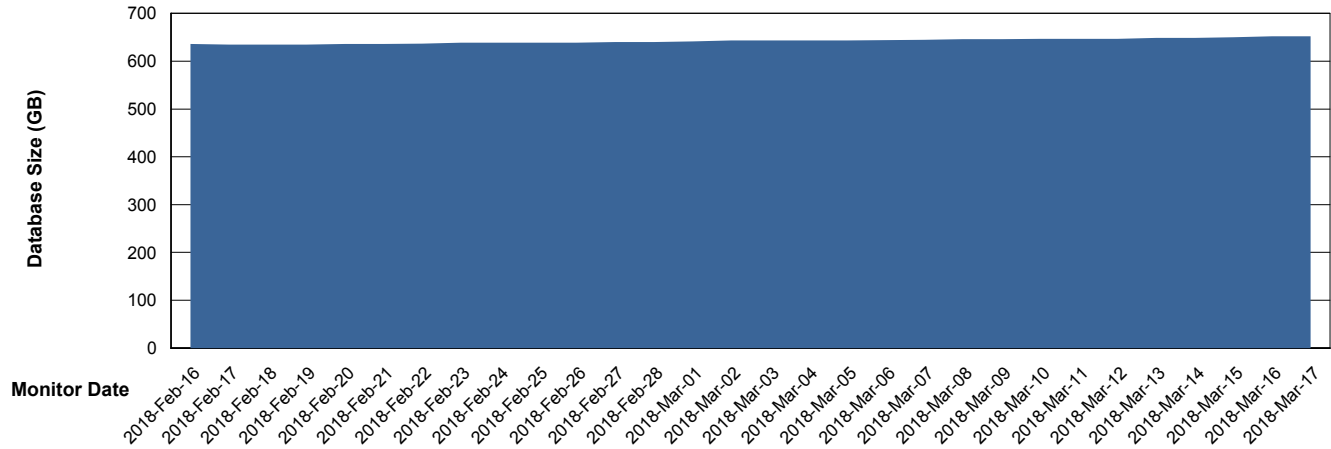

# Weekly SLA Customer Report

Customer AUJ\_Production  
 Database ID 41

DATABASE SIZE AUJ\_DB4\_Primary

Database growth over last month

DATABASE SIZE AUJDB\_BI

Database growth over last month