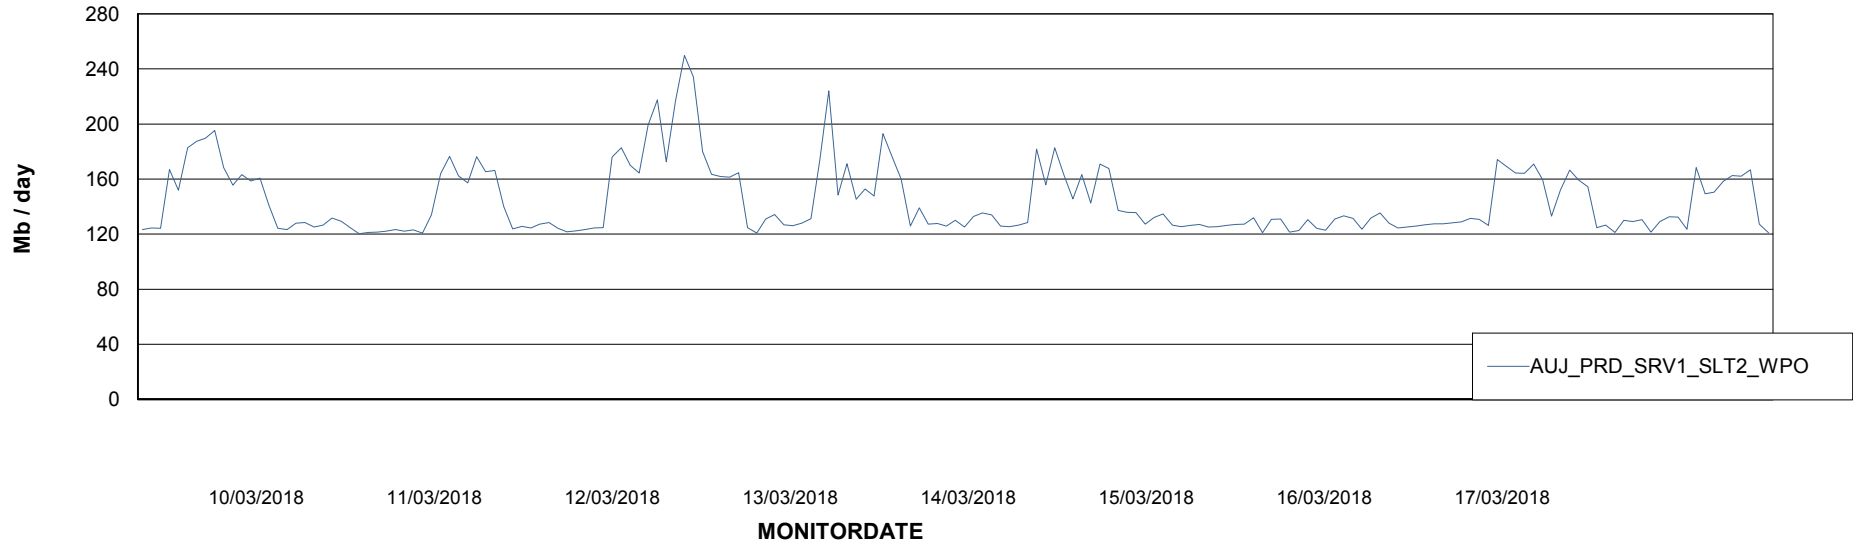

ABSSolute Web Component Services

Avg memory used per ABS Web component