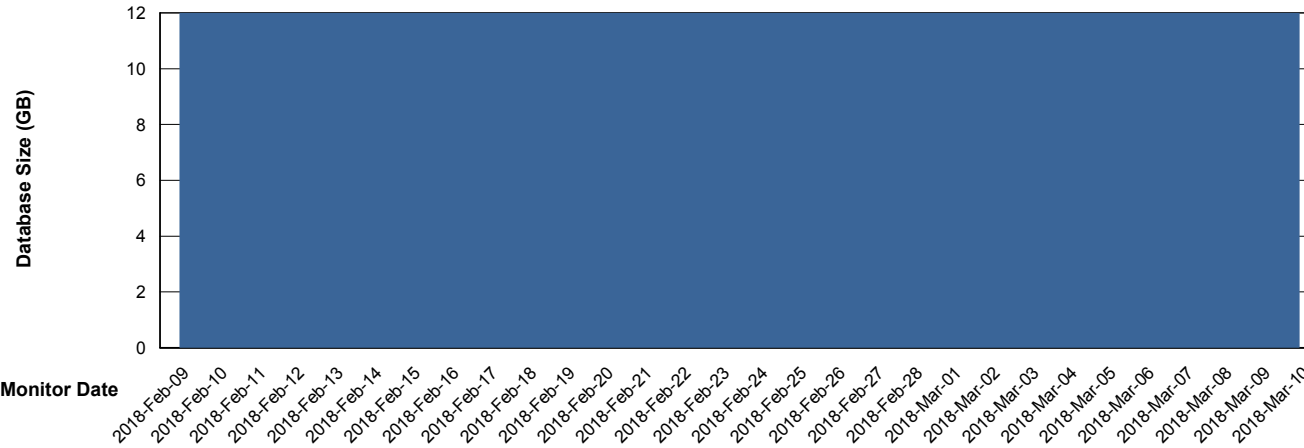

DATABASE SIZE WBLDB_Production

Database growth over last month

Database Tablespace WBLDB_Production

Date	Tablespace Name	Filesize (Gb)	Usedsize (Gb)	Percentage free
10/03/2018	ABSDATA	6	5	17
	INDX	8	6	25
09/03/2018	ABSDATA	6	5	17
	INDX	8	6	25
08/03/2018	ABSDATA	6	5	17
	INDX	8	6	25
07/03/2018	ABSDATA	6	5	17
	INDX	8	6	25
06/03/2018	ABSDATA	6	5	17
	INDX	8	6	25
05/03/2018	ABSDATA	6	5	17
	INDX	8	6	25
04/03/2018	ABSDATA	6	5	17
	INDX	8	6	25