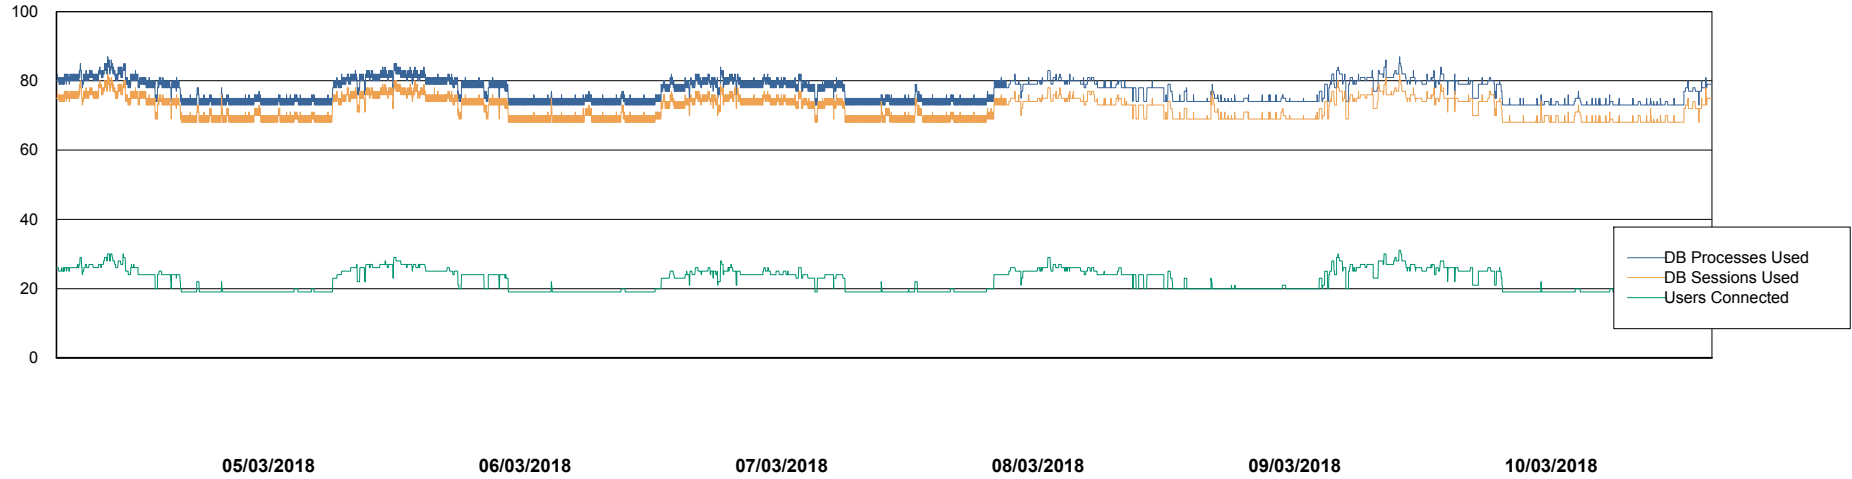

Database Performance WBLDB_Production

DB Processes Max 500
DB Sessions Max 772