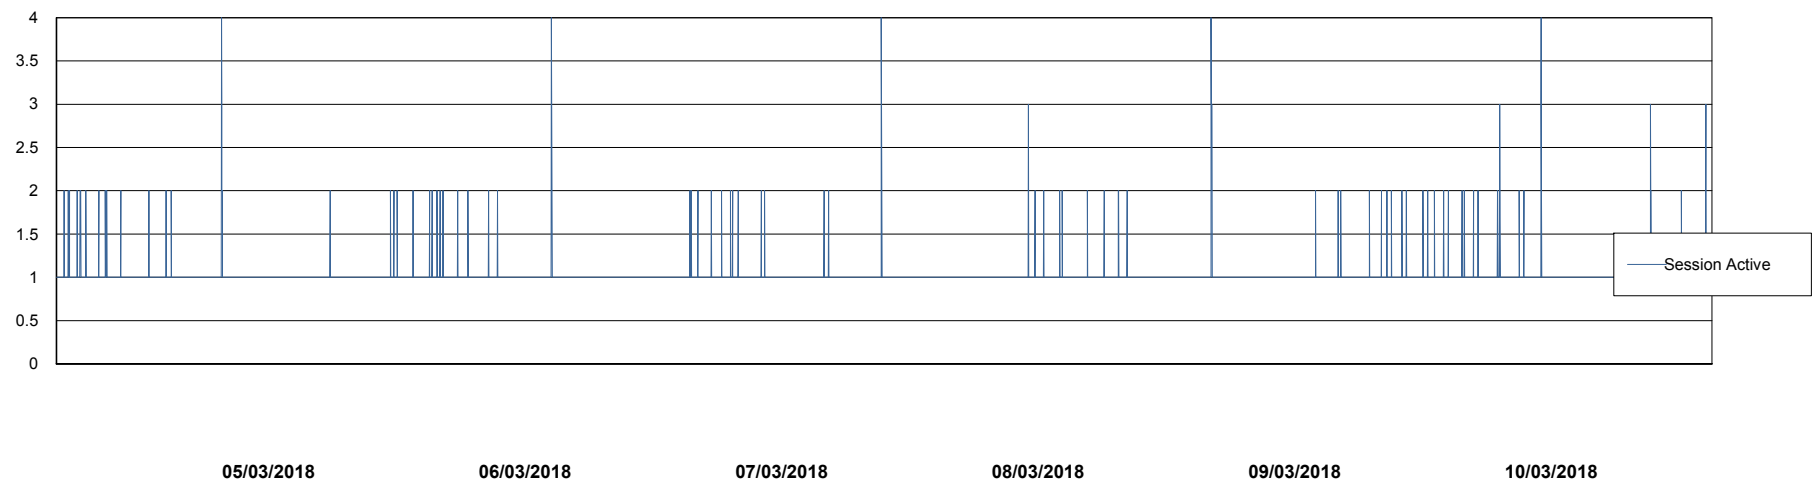

Database Performance WBLDB_Production

DB Processes Max 500
DB Sessions Max 772