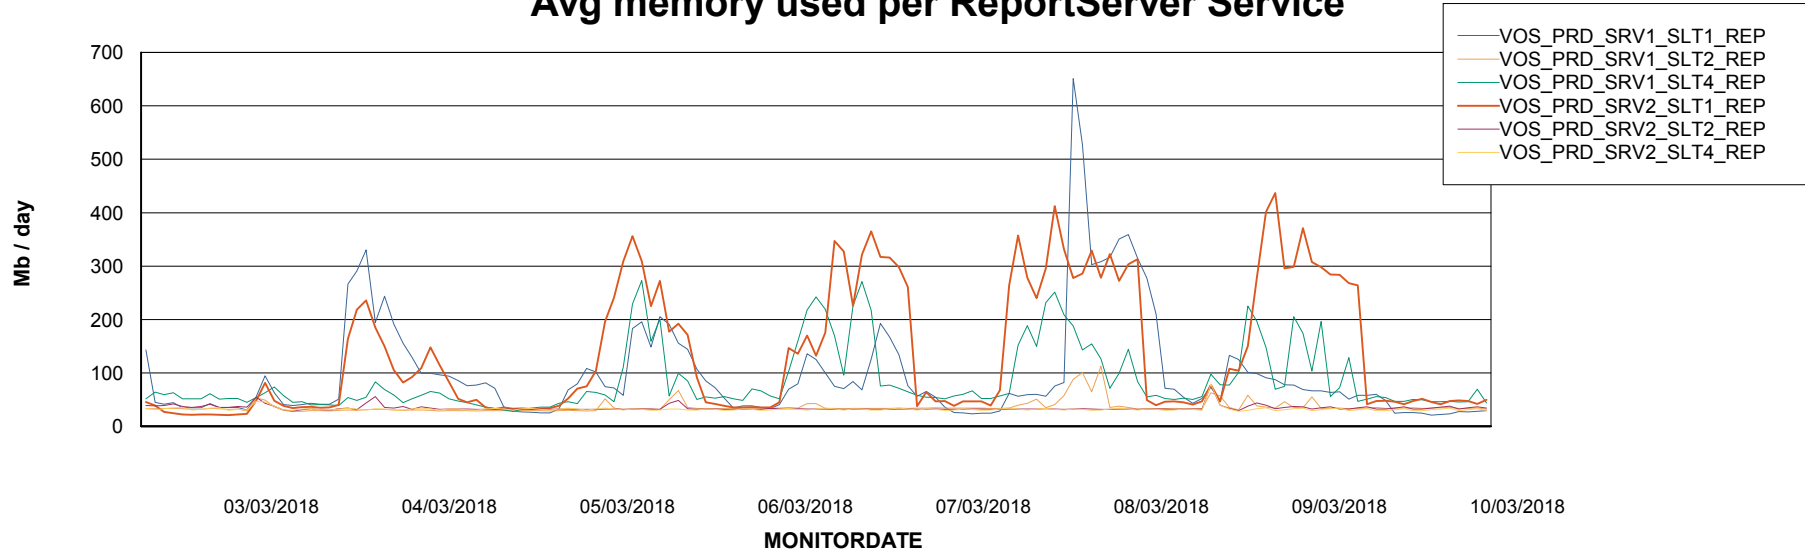

ABSSolute Application ReportServer Services

Avg memory used per ReportServer Service