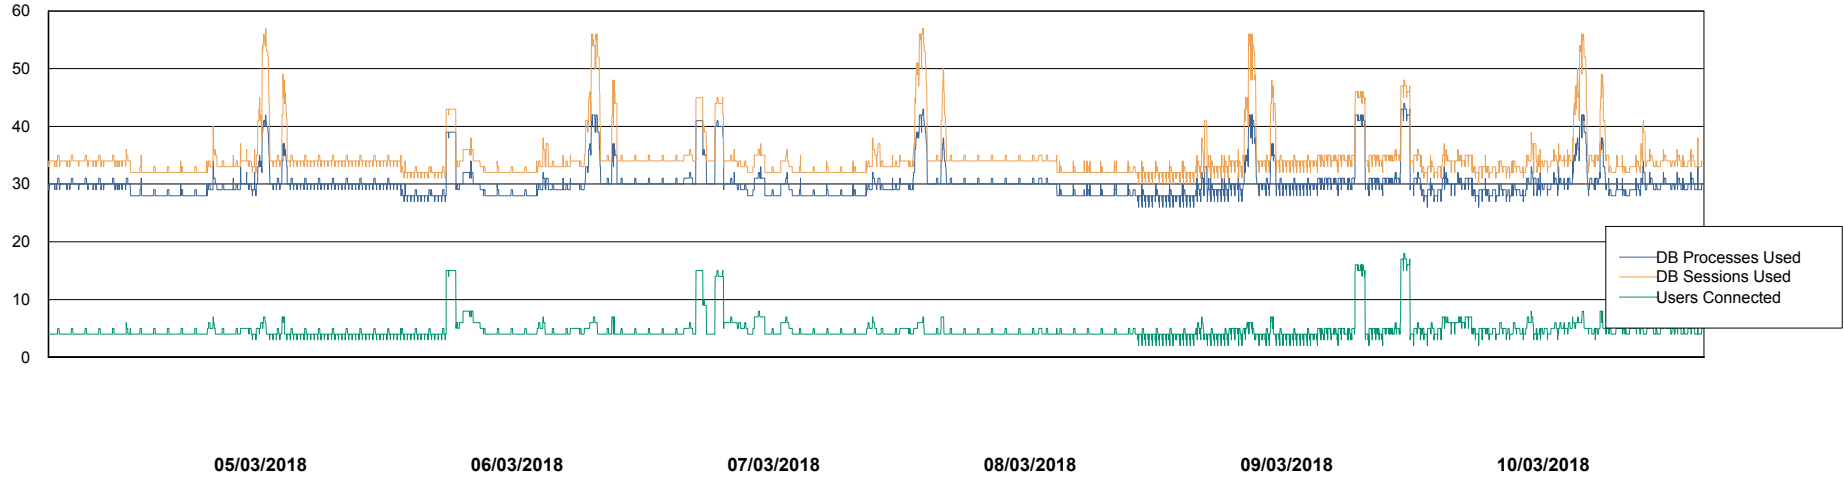

Database Performance VOSBIDB_Production

DB Processes Max 500
DB Sessions Max 772