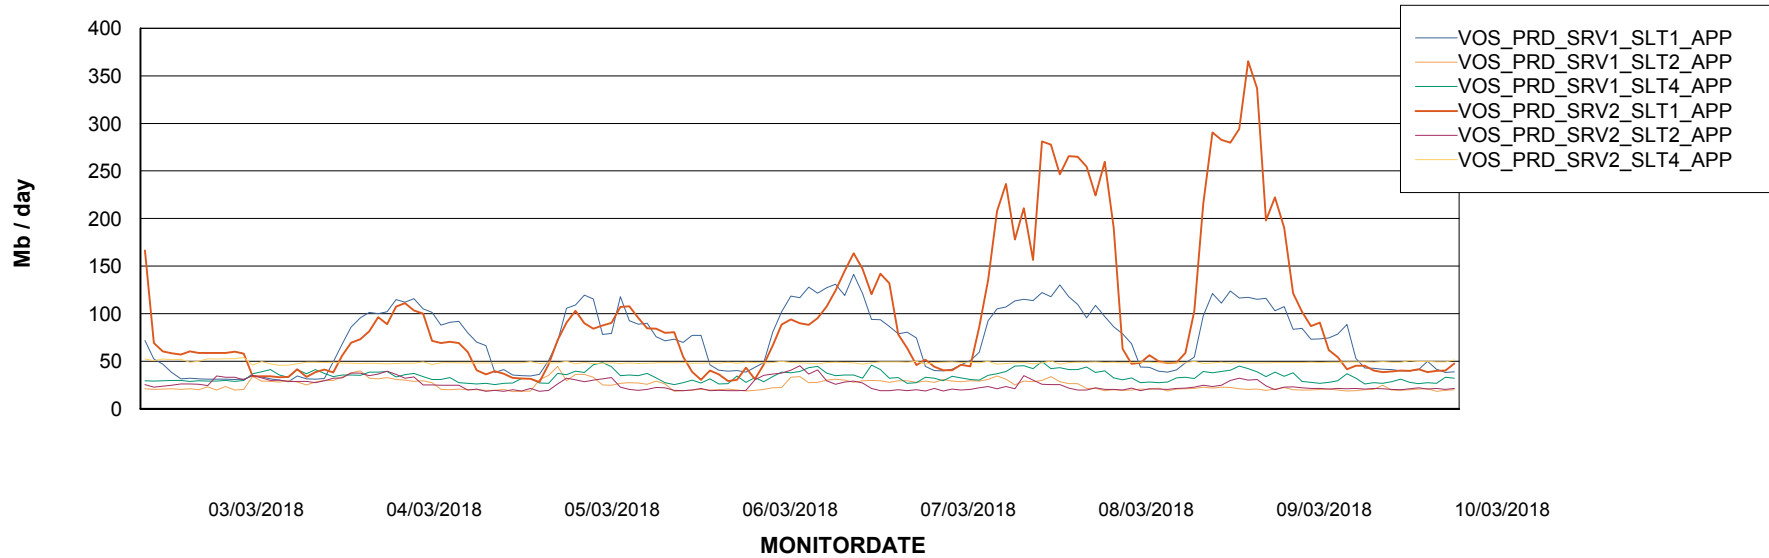

ABSSolute Application Server Services

Avg memory used per ABS Server Service