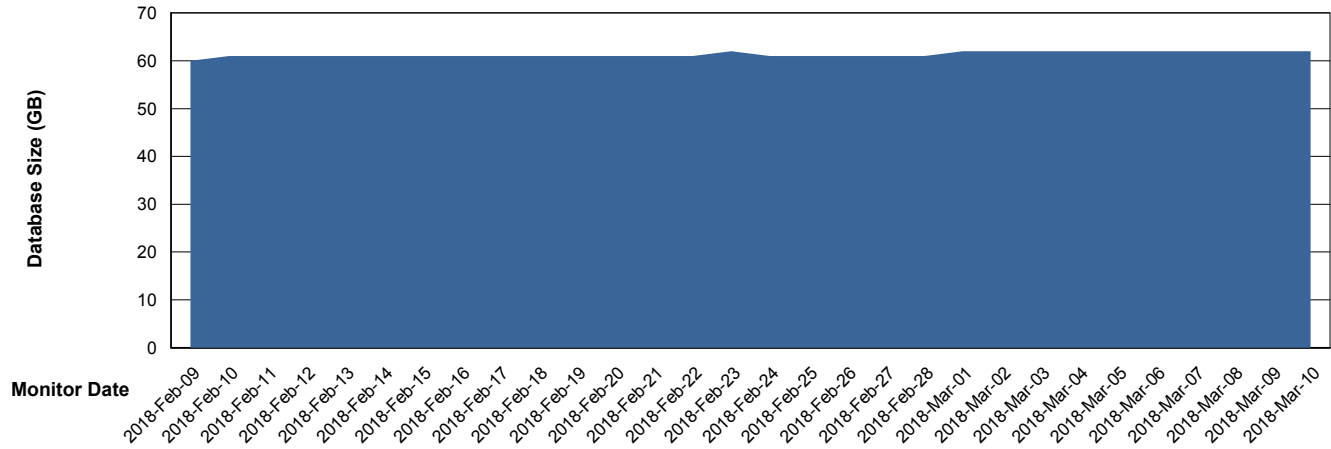

Database Performance VOSDB_Production

DB Processes Max 200
DB Sessions Max 322

Weekly SLA Customer Report

Customer VOS_Production
 Database ID 68

DATABASE SIZE VOSBIDB_Production

Database growth over last month