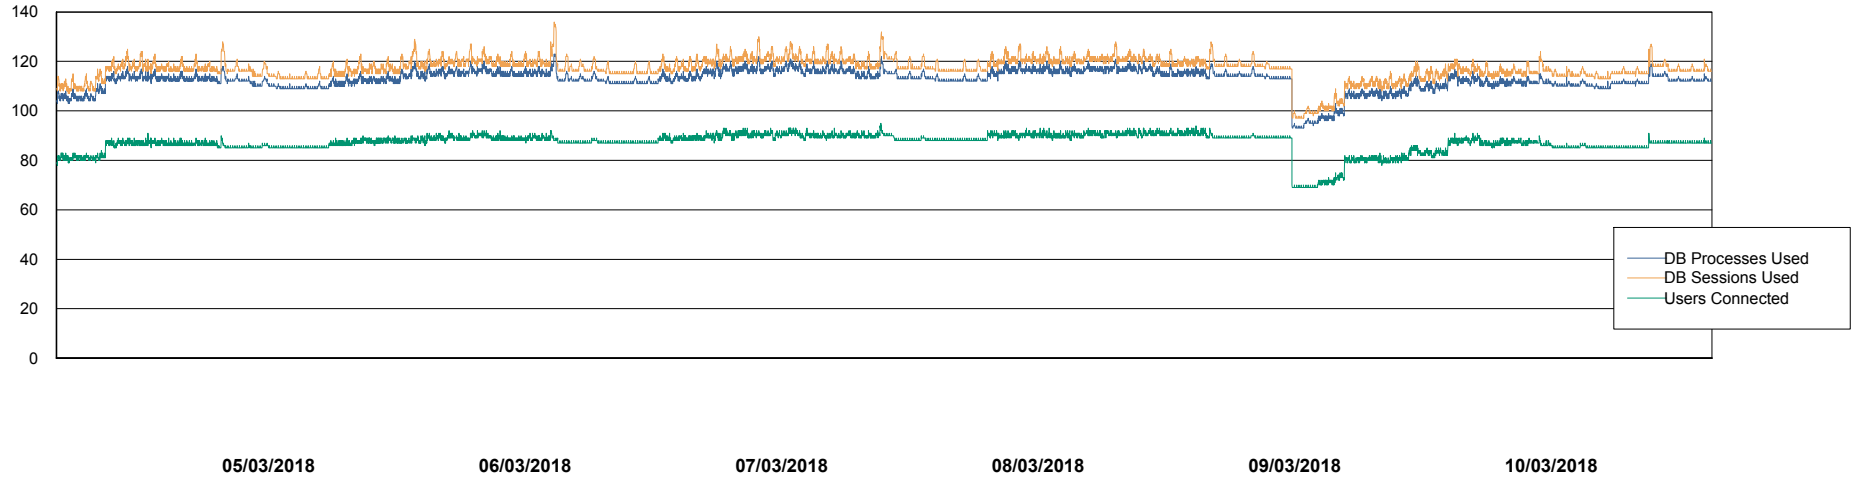

Database Performance VOSDB_Production

DB Processes Max 200
DB Sessions Max 322