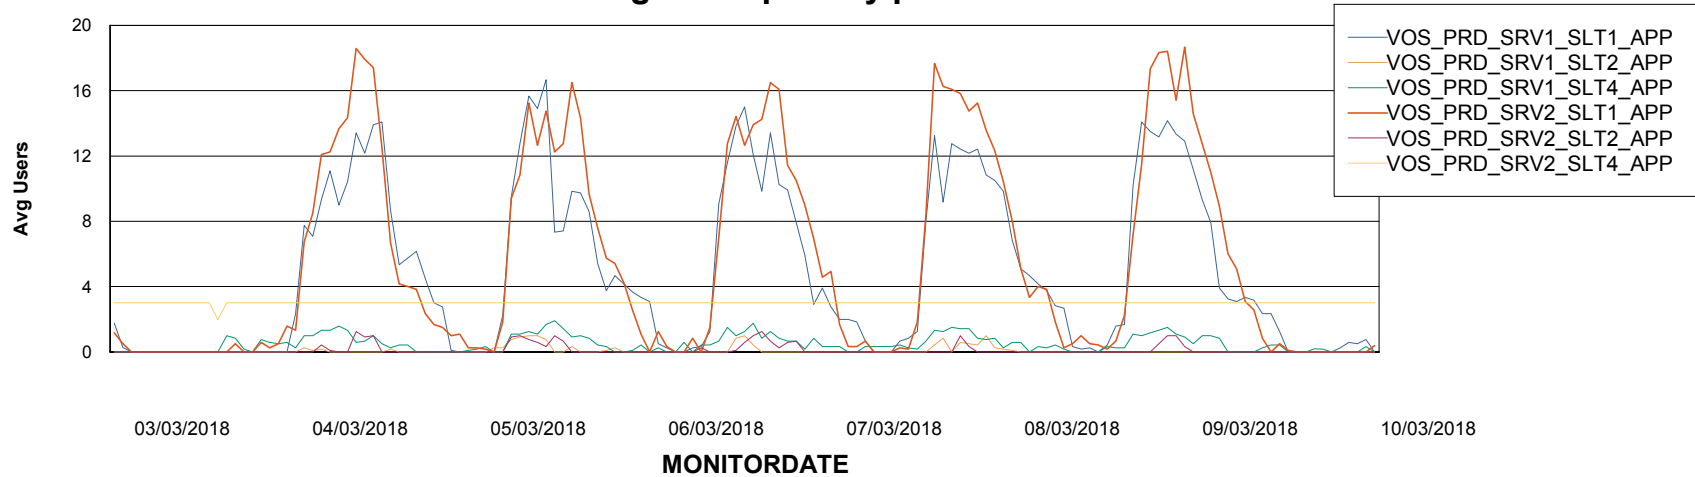

Weekly SLA Customer Report

Customer VOS_Production
Database ID 68

ABSSolute Application Server Services

Avg memory used per ABS Server Service

Avg users per day per ABS server

Weekly SLA Customer Report

Customer VOS_Production
Database ID 68