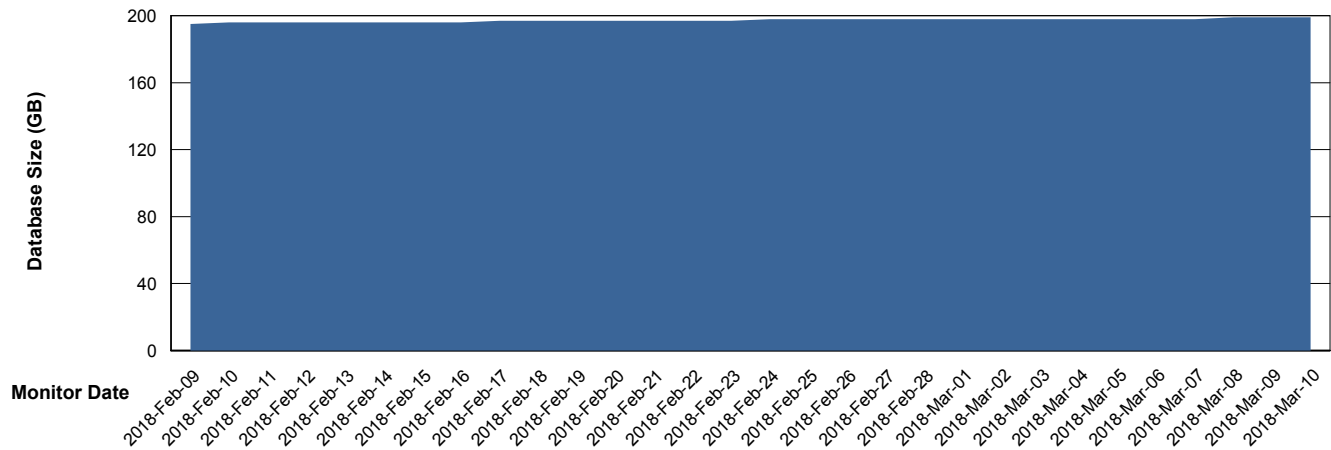

DATABASE SIZE VOSDB_Production

Database growth over last month