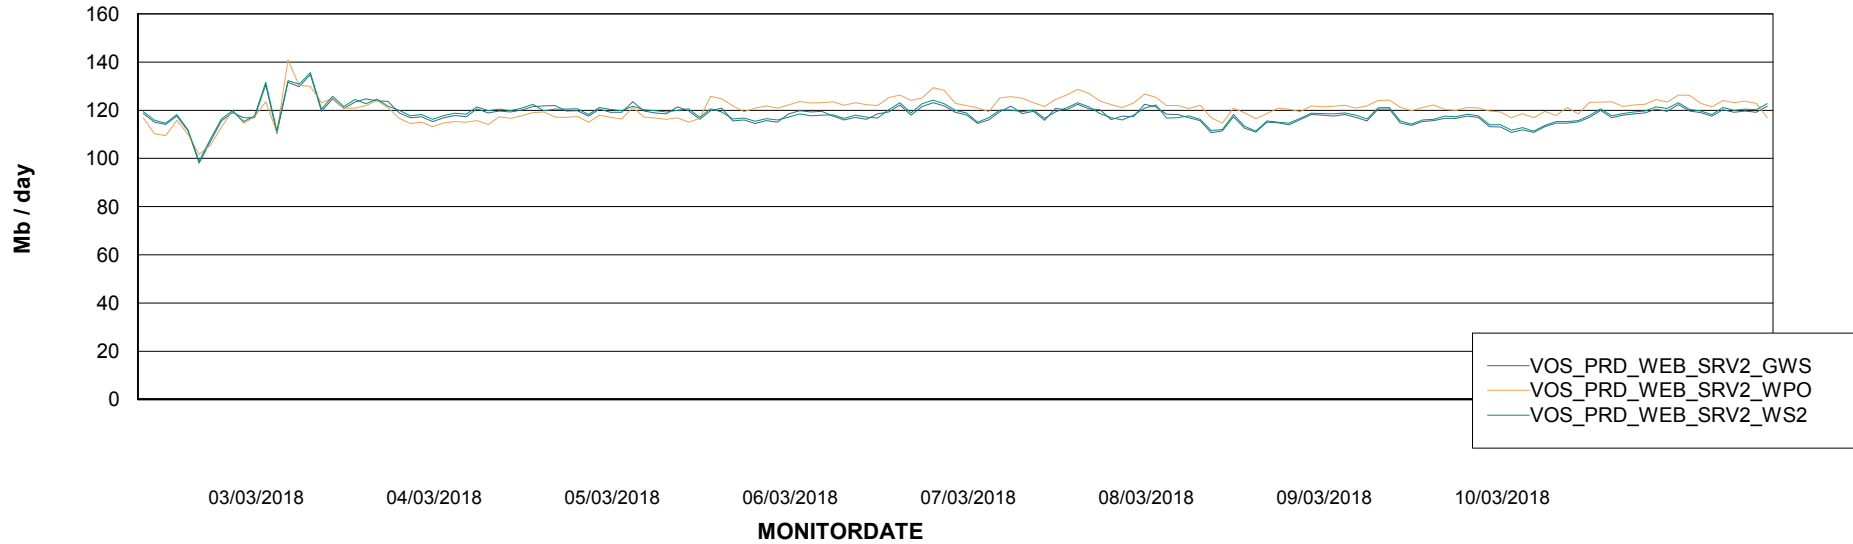

ABSSolute Application ReportServer Services

Avg memory used per ReportServer Service

Weekly SLA Customer Report

Customer VOS_Production
Database ID 68

ABSSolute Web Component Services

Avg memory used per ABS Web component