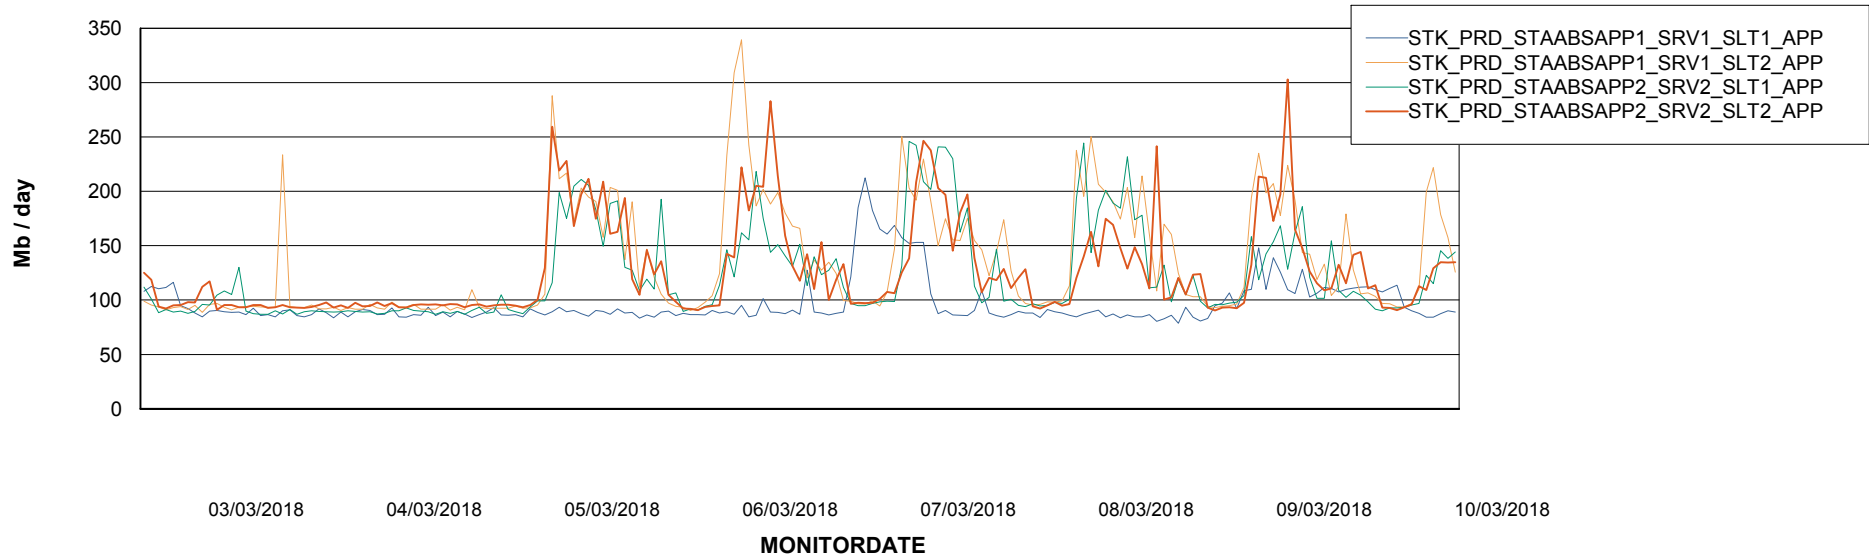

ABSSolute Application Server Services

Avg memory used per ABS Server Service