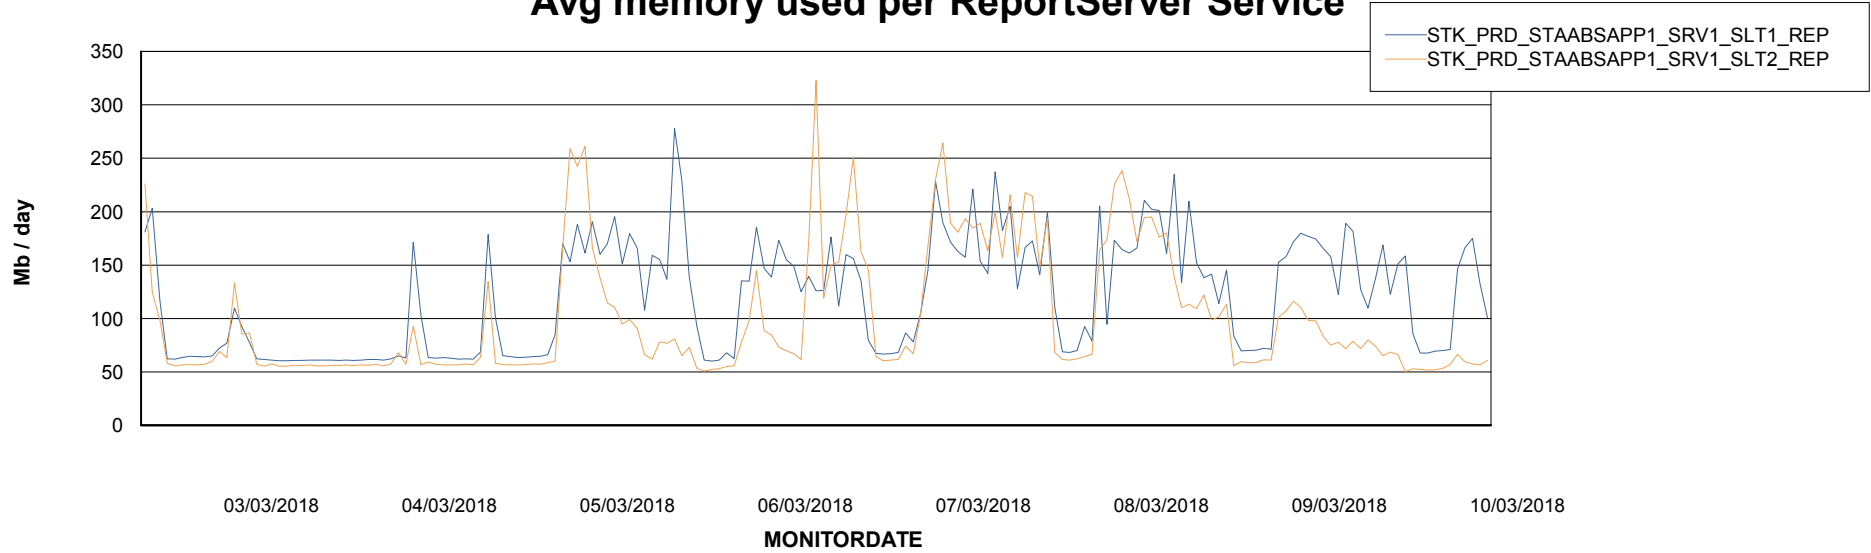

ABSSolute Application ReportServer Services

Avg memory used per ReportServer Service