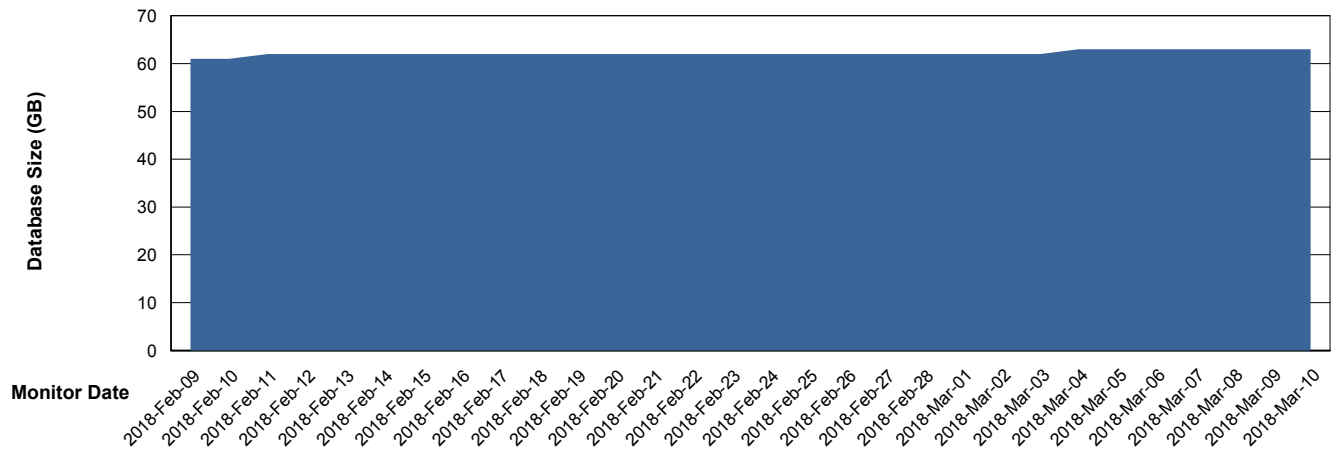

Weekly SLA Customer Report

Customer LLG_Production
 Database ID 53

DATABASE SIZE LLGDB_Production

Database growth over last month

DATABASE SIZE LLGDBBI_Production

Database growth over last month

Weekly SLA Customer Report