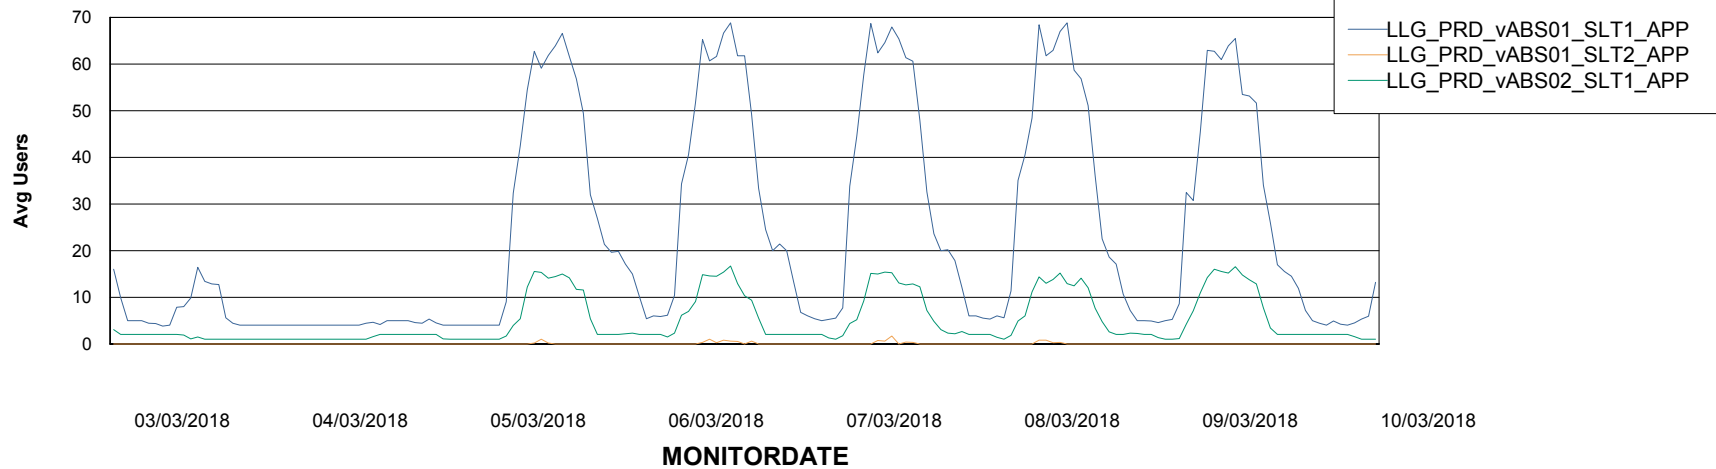

Weekly SLA Customer Report

Customer LLG_Production
Database ID 53

ABSSolute Application Server Services

Avg memory used per ABS Server Service

Avg users per day per ABS server

Weekly SLA Customer Report

Customer LLG_Production
Database ID 53