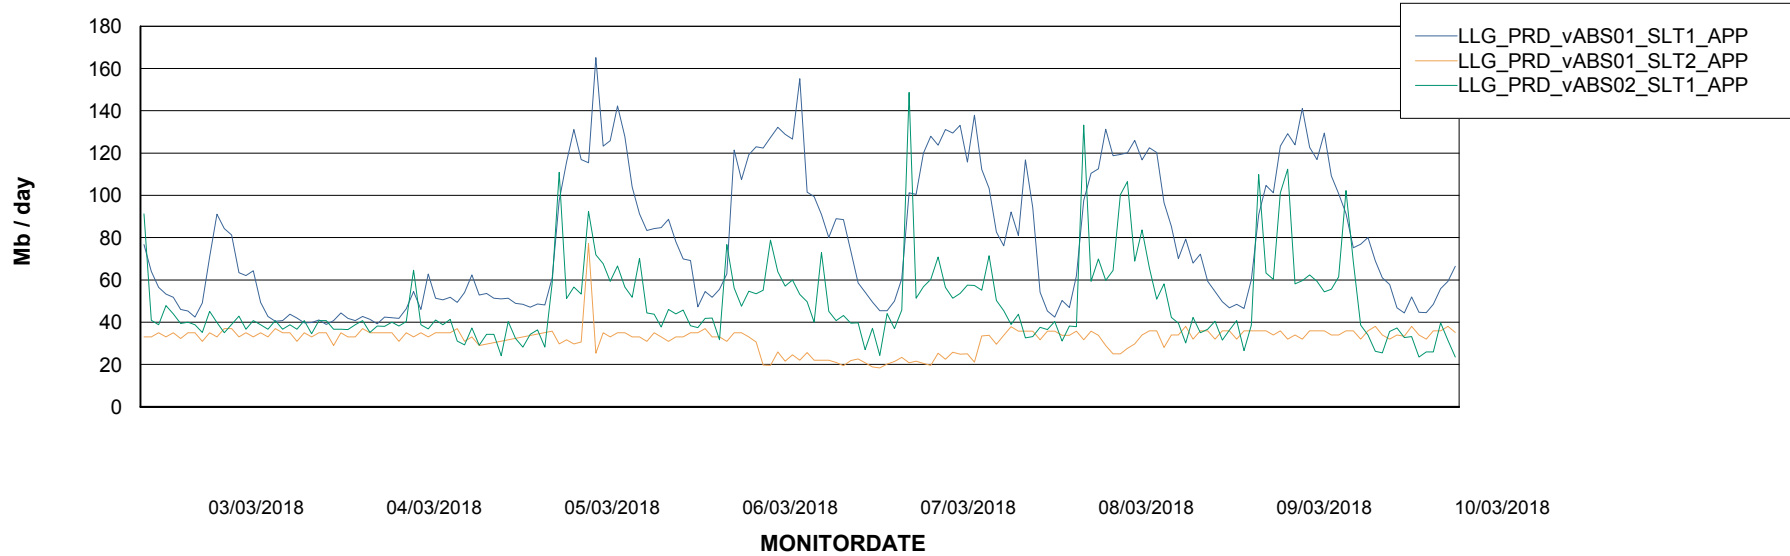

ABSSolute Application Server Services

Avg memory used per ABS Server Service