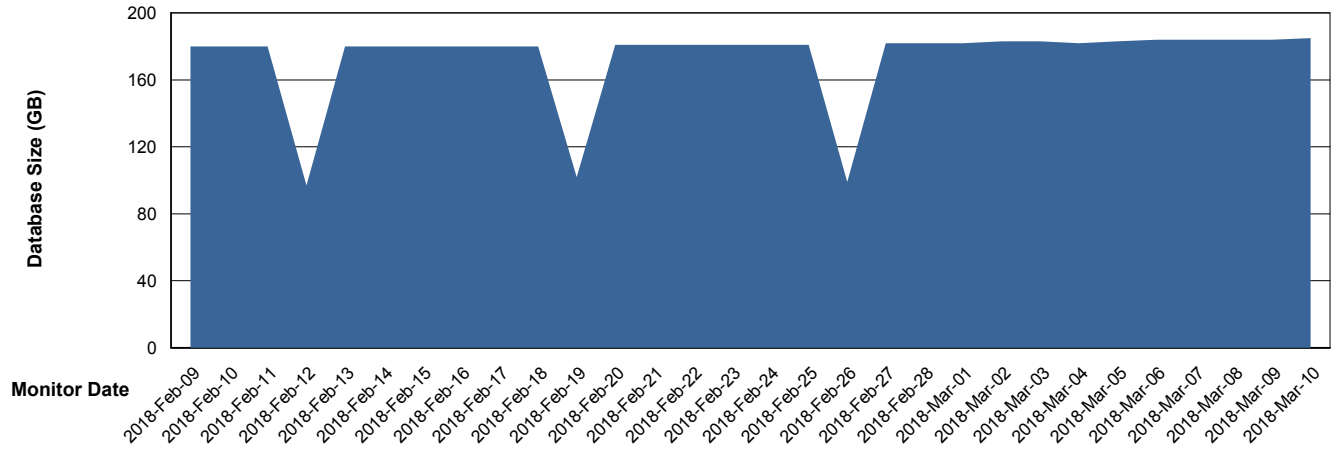

Database Performance LLGDB_Standby

DB Processes Max 520
DB Sessions Max 804

Weekly SLA Customer Report

Customer LLG_Production
Database ID 53

Database Performance LLGDBBI_Production

DB Processes Max 500
DB Sessions Max 780

Weekly SLA Customer Report

Customer LLG_Production
 Database ID 53

DATABASE SIZE LLGDB_Production

Database growth over last month

DATABASE SIZE LLGDBBI_Production

Database growth over last month

Weekly SLA Customer Report