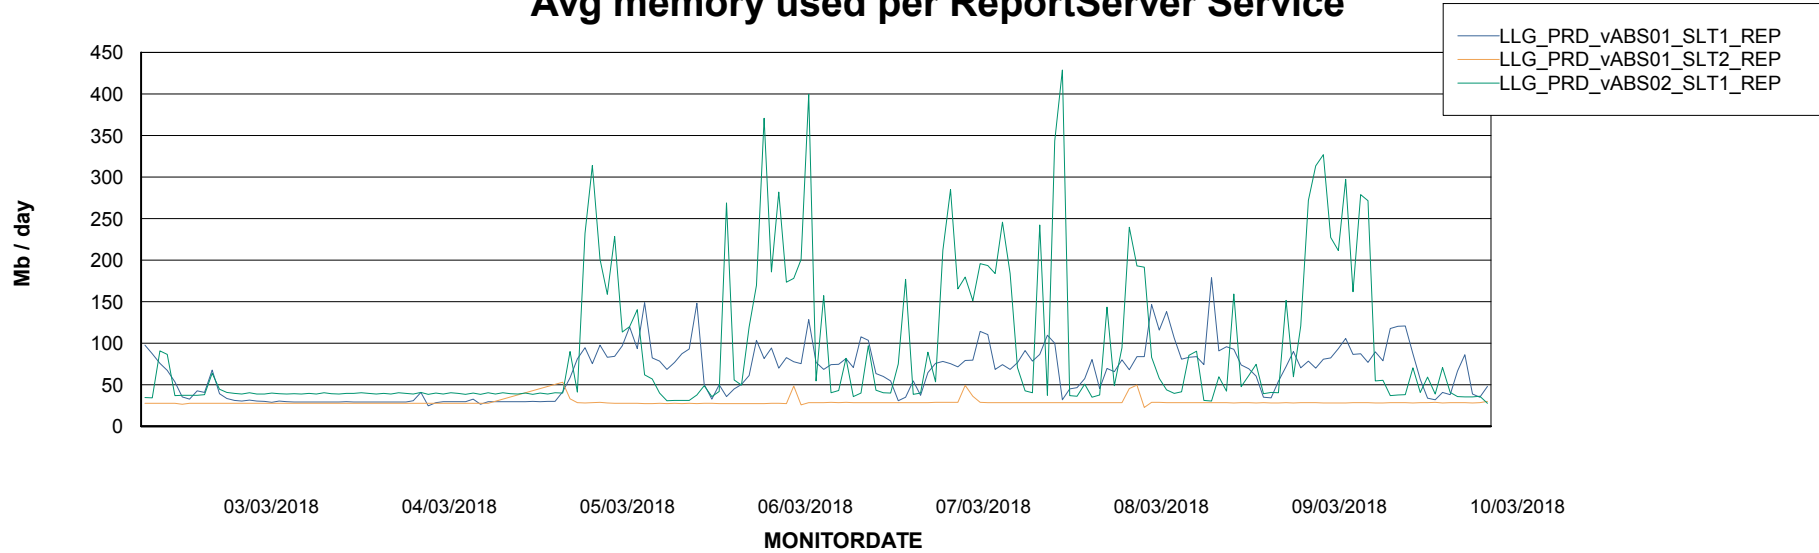

ABSSolute Application ReportServer Services

Avg memory used per ReportServer Service