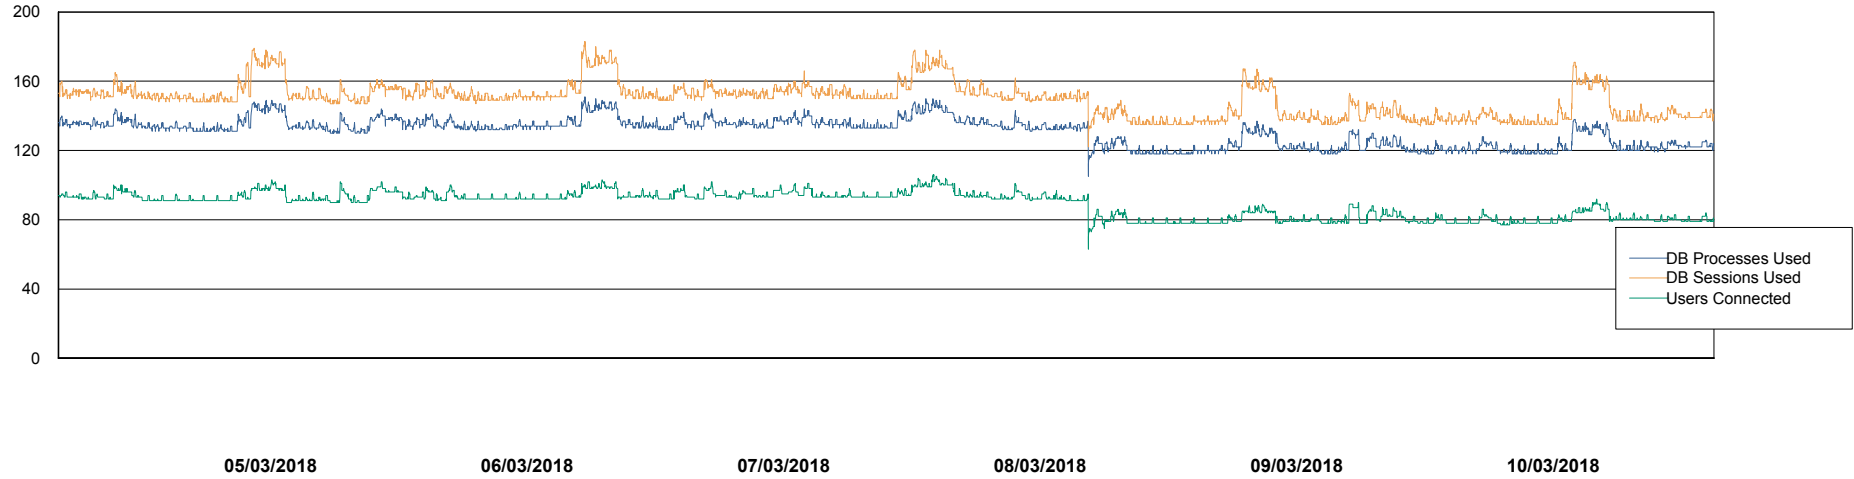

Database Performance LLGDB_Production

DB Processes Max 520
DB Sessions Max 804