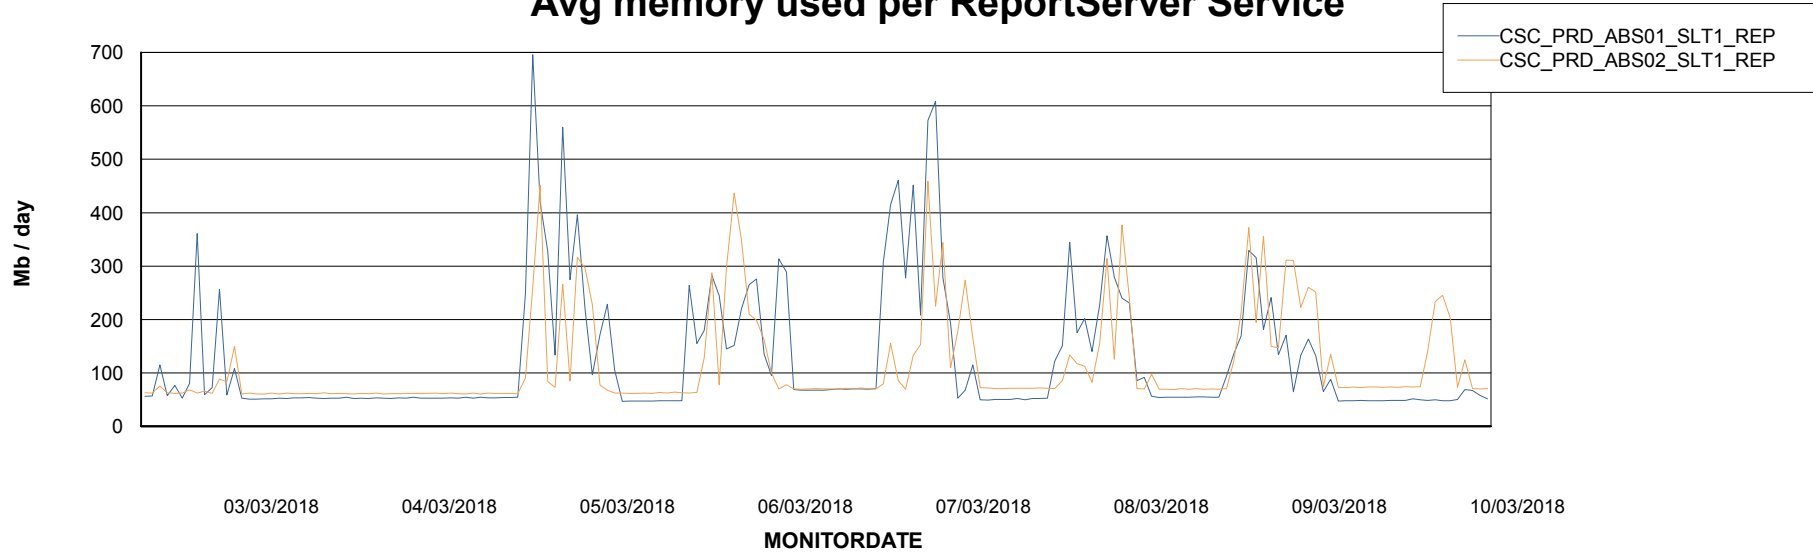

Avg memory used per ABS Server Service

Avg users per day per ABS server

Weekly SLA Customer Report

Customer CSC_Production
 Database ID 50

ABSSolute Application ReportServer Services

Avg memory used per ReportServer Service