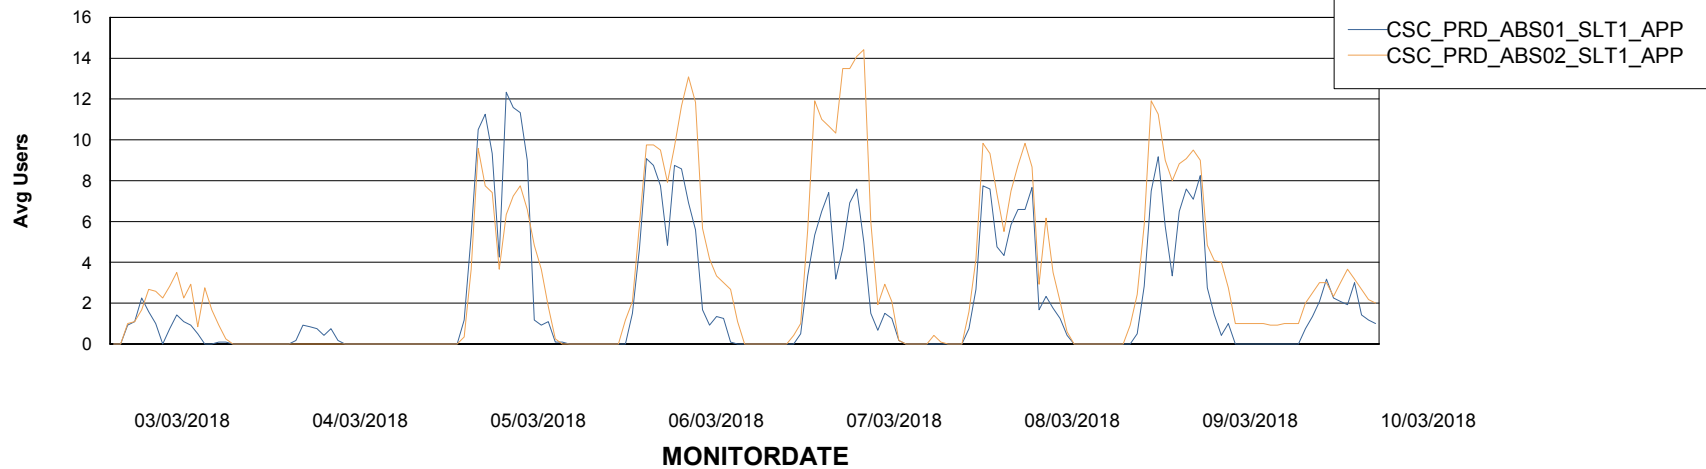

Avg users per day per ABS server