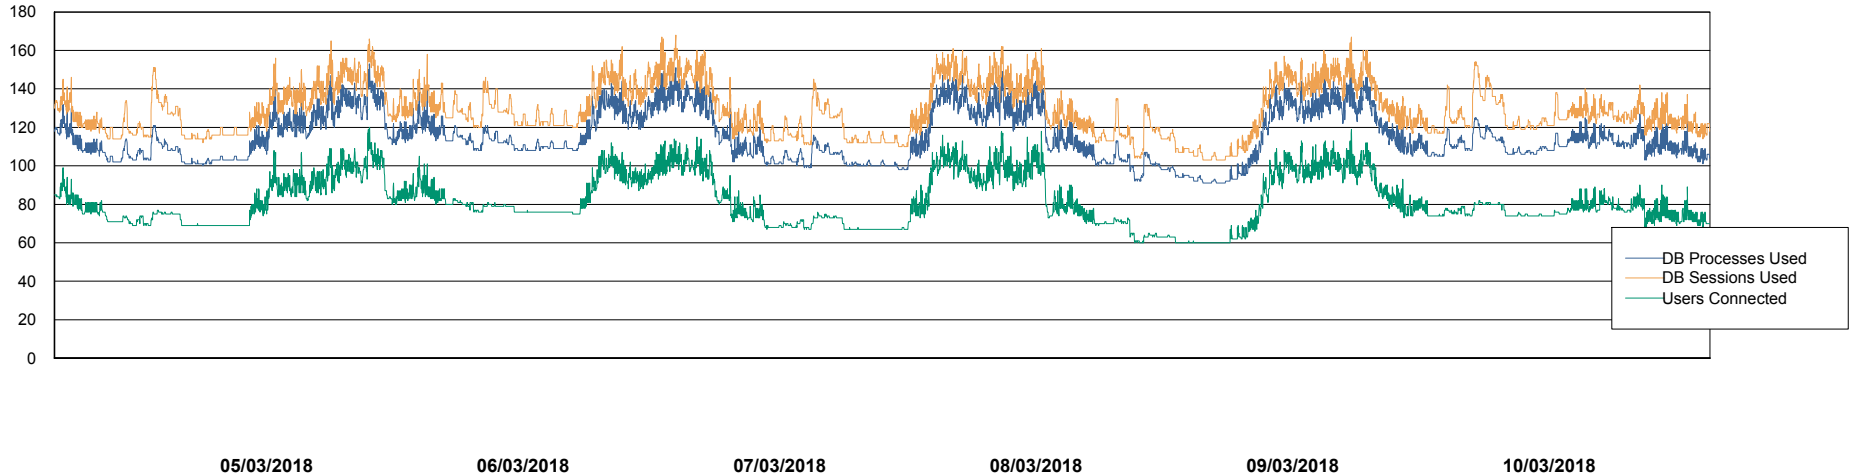

Database Performance CSCDB_Primary

DB Processes Max 500
DB Sessions Max 800