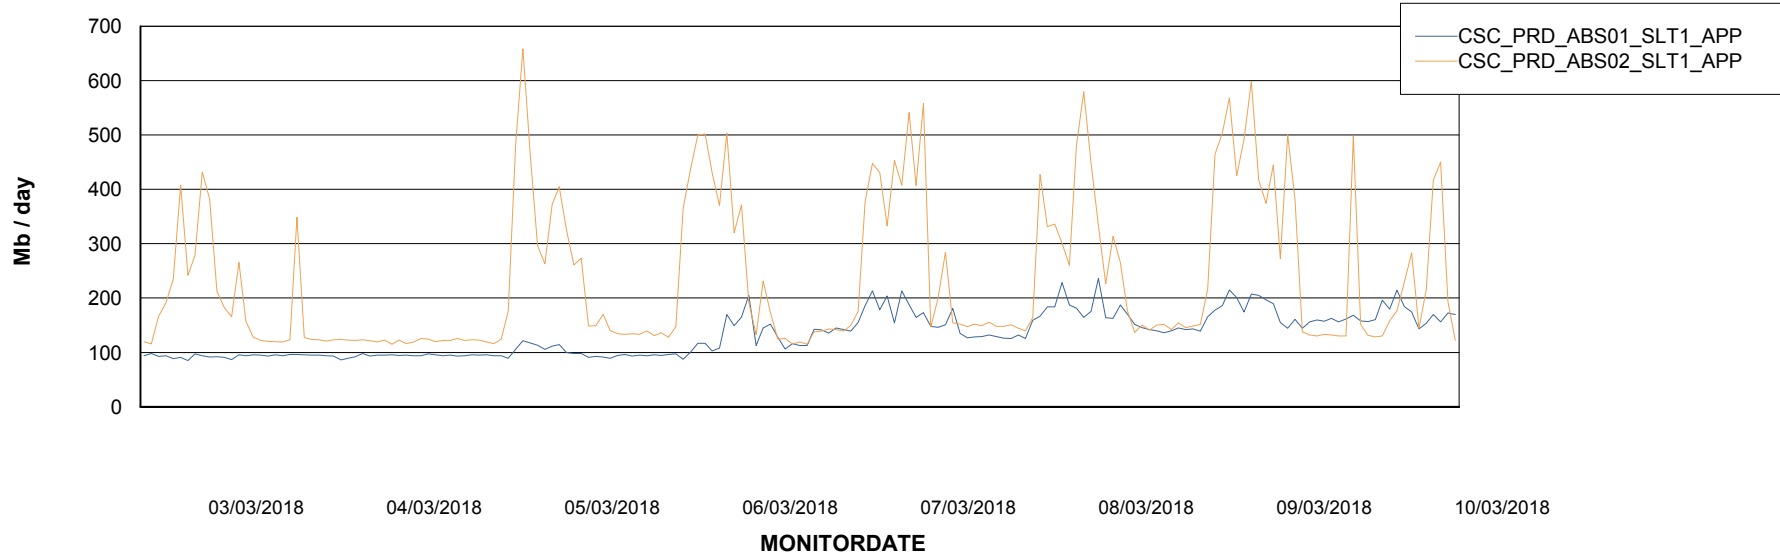

ABSSolute Application Server Services

Avg memory used per ABS Server Service