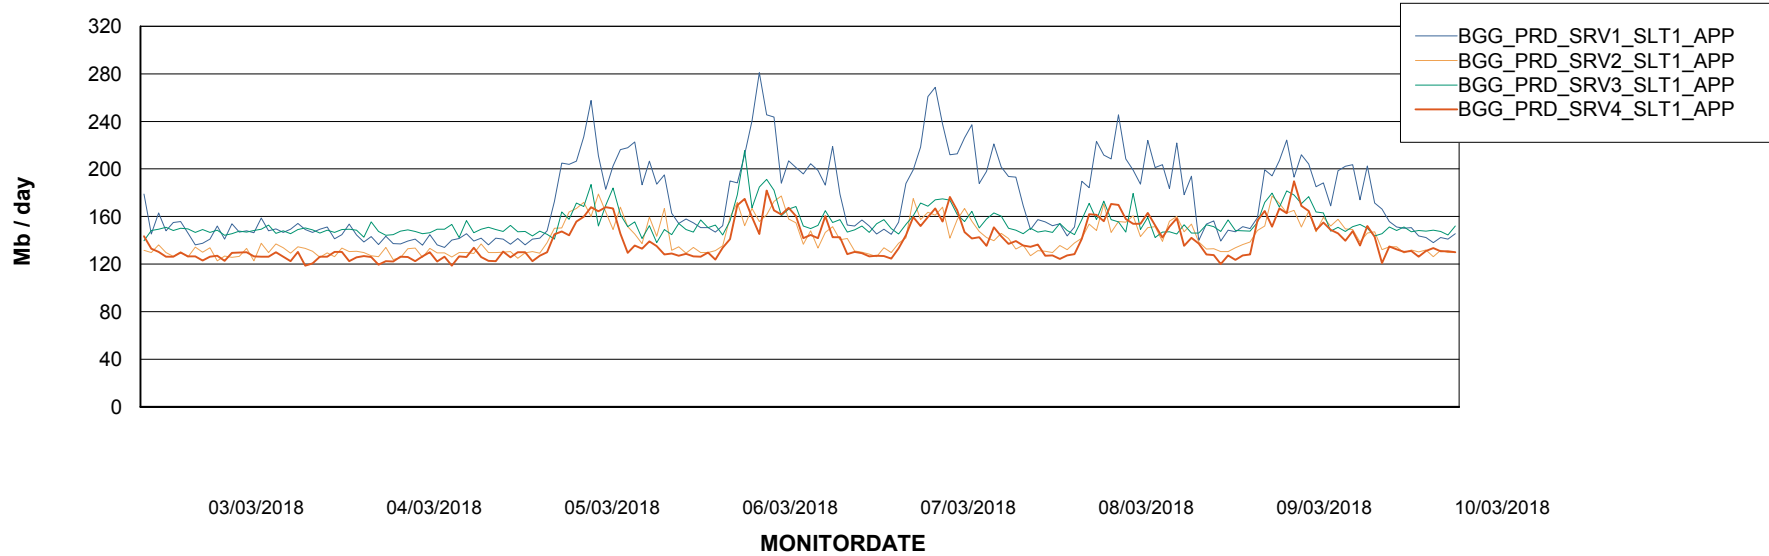

ABSSolute Application Server Services

Avg memory used per ABS Server Service