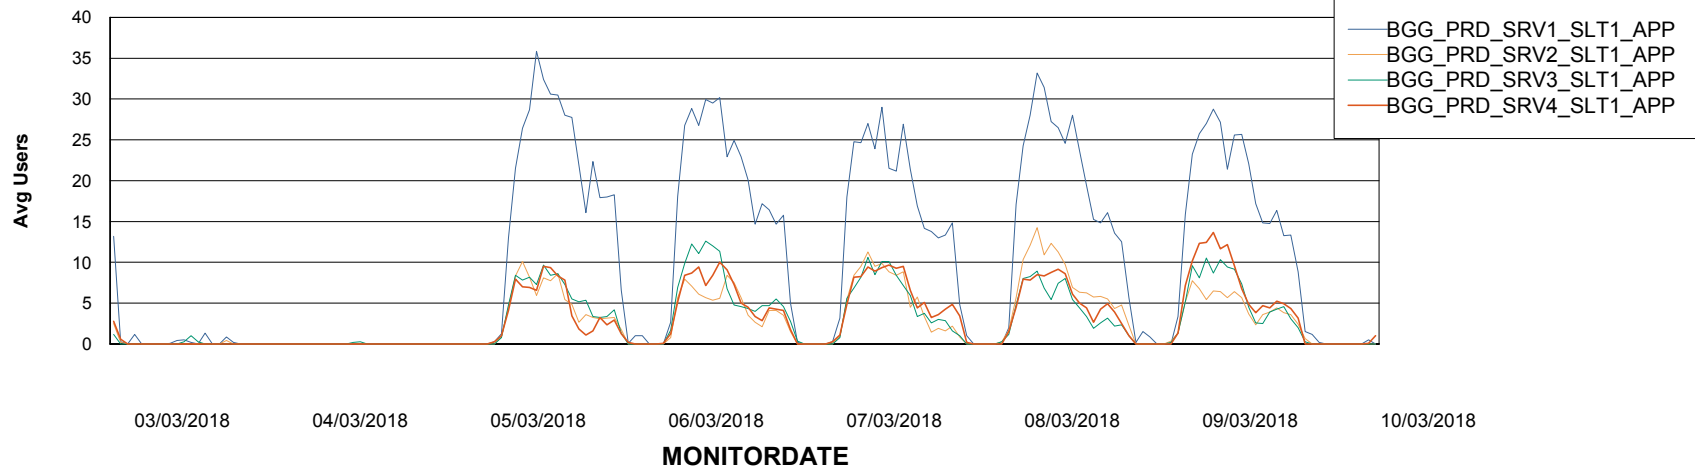

Avg users per day per ABS server