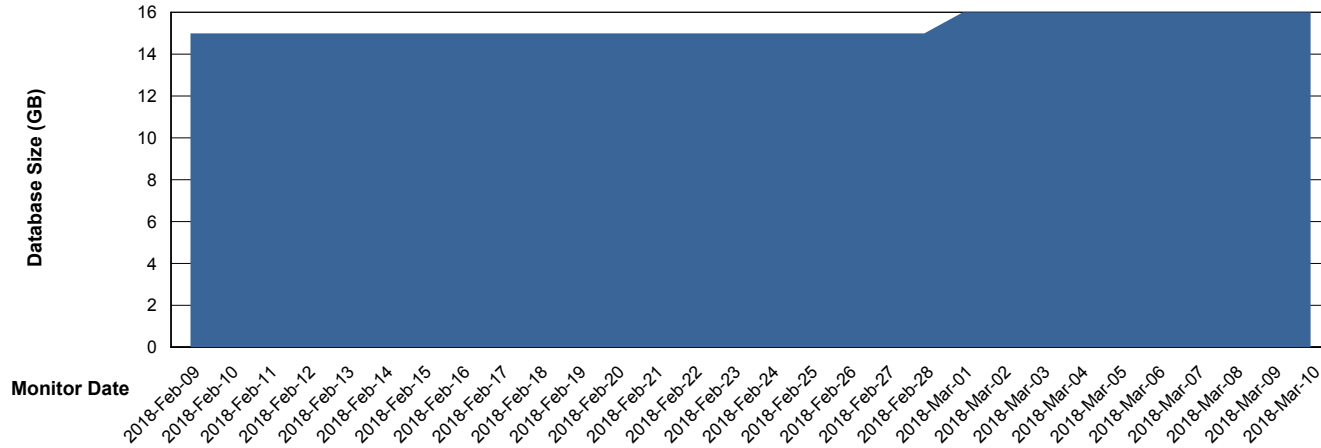

Customer BGG_Production
Database ID 58

Database Performance BGGDB_Standby

Weekly SLA Customer Report

Customer BGG_Production
 Database ID 58

DATABASE SIZE BGGDB_BI

Database growth over last month

DATABASE SIZE BGGDB_Production