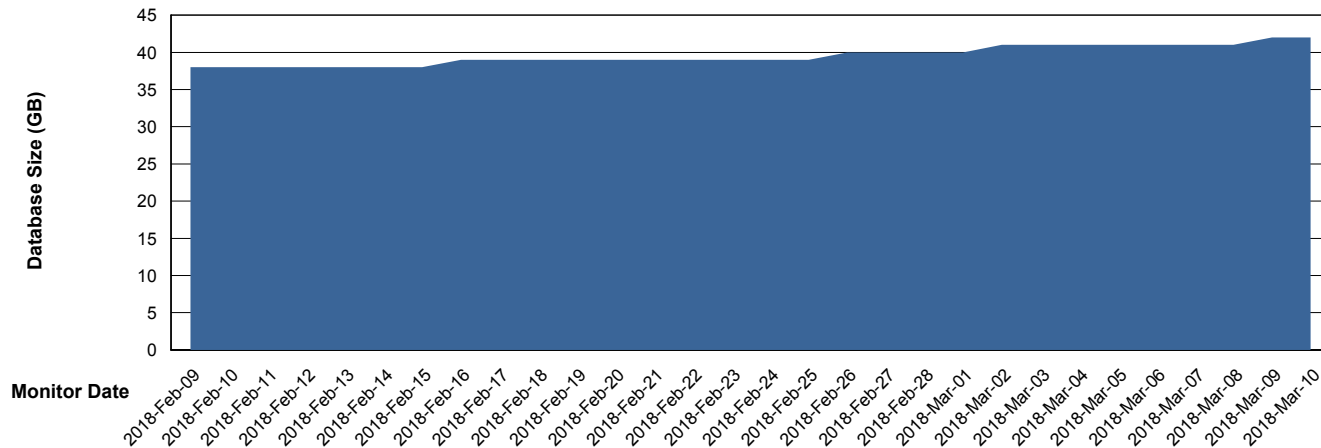

DATABASE SIZE BGGDB_Production

Database growth over last month