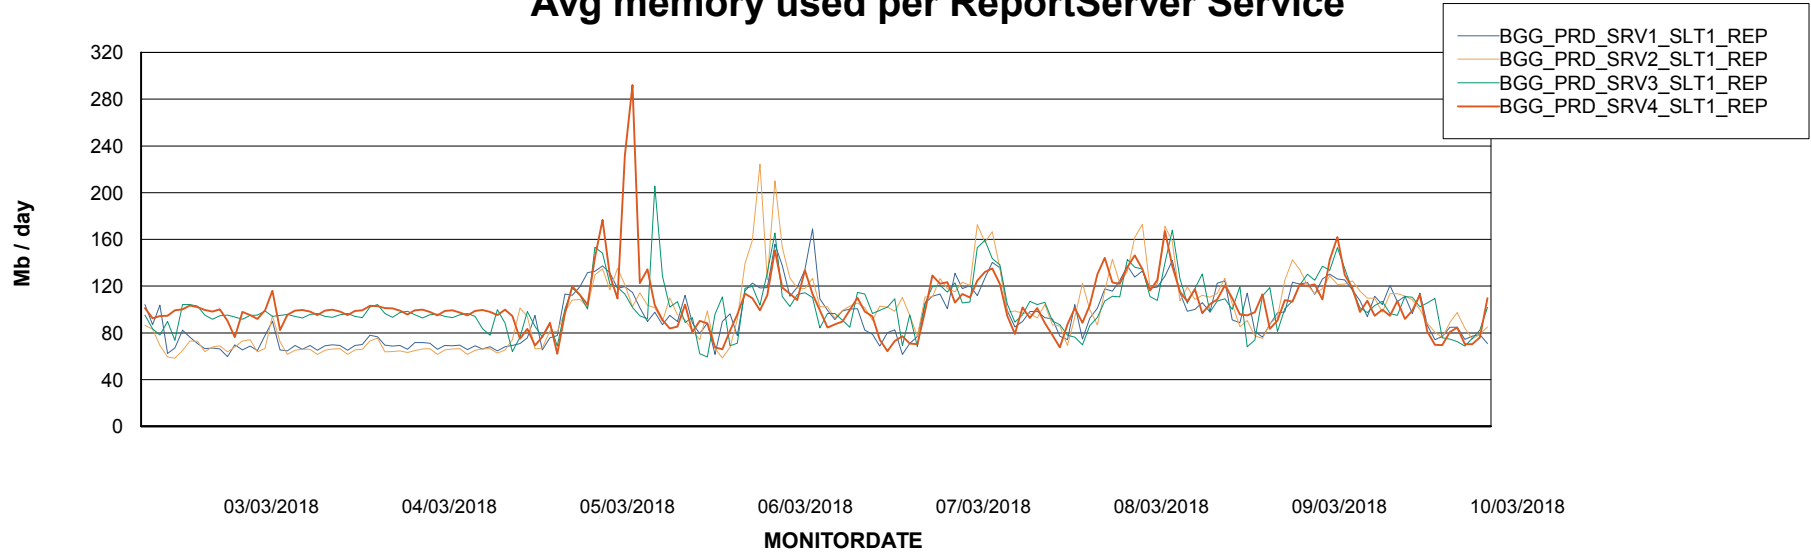

Avg memory used per ABS Server Service

Avg users per day per ABS server

Weekly SLA Customer Report

Customer BGG_Production
Database ID 58

ABSSolute Application ReportServer Services

Avg memory used per ReportServer Service