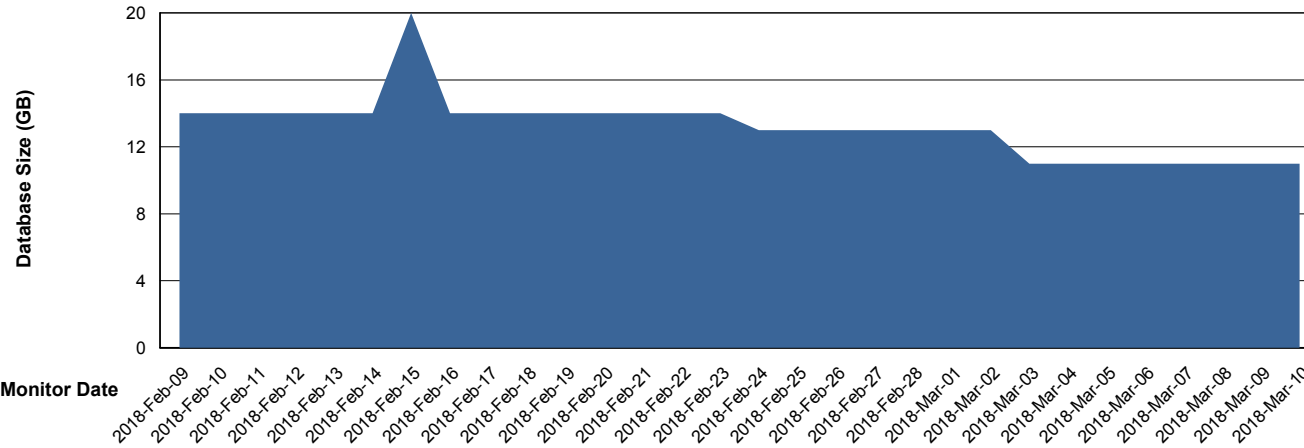

DB Processes Max 150
DB Sessions Max 248

Weekly SLA Customer Report

Customer BCM_Production
 Database ID 81

DATABASE SIZE BCMDB_ABS1 Production Database

Database growth over last month

Database Tablespace BCMDB_ABS1 Production Database

Date	Tablespace Name	Filesize (Gb)	Usedsize (Gb)	Percentage free
10/03/2018	ABSDATA	5	3	40
	INDX	10	7	30
09/03/2018	ABSDATA	5	3	40
	INDX	10	7	30
08/03/2018	ABSDATA	5	3	40
	INDX	10	7	30
07/03/2018	ABSDATA	5	3	40
	INDX	10	7	30
06/03/2018	ABSDATA	5	3	40
	INDX	10	7	30
05/03/2018	ABSDATA	5	3	40
	INDX	10	7	30
04/03/2018	ABSDATA	5	3	40
	INDX	10	7	30