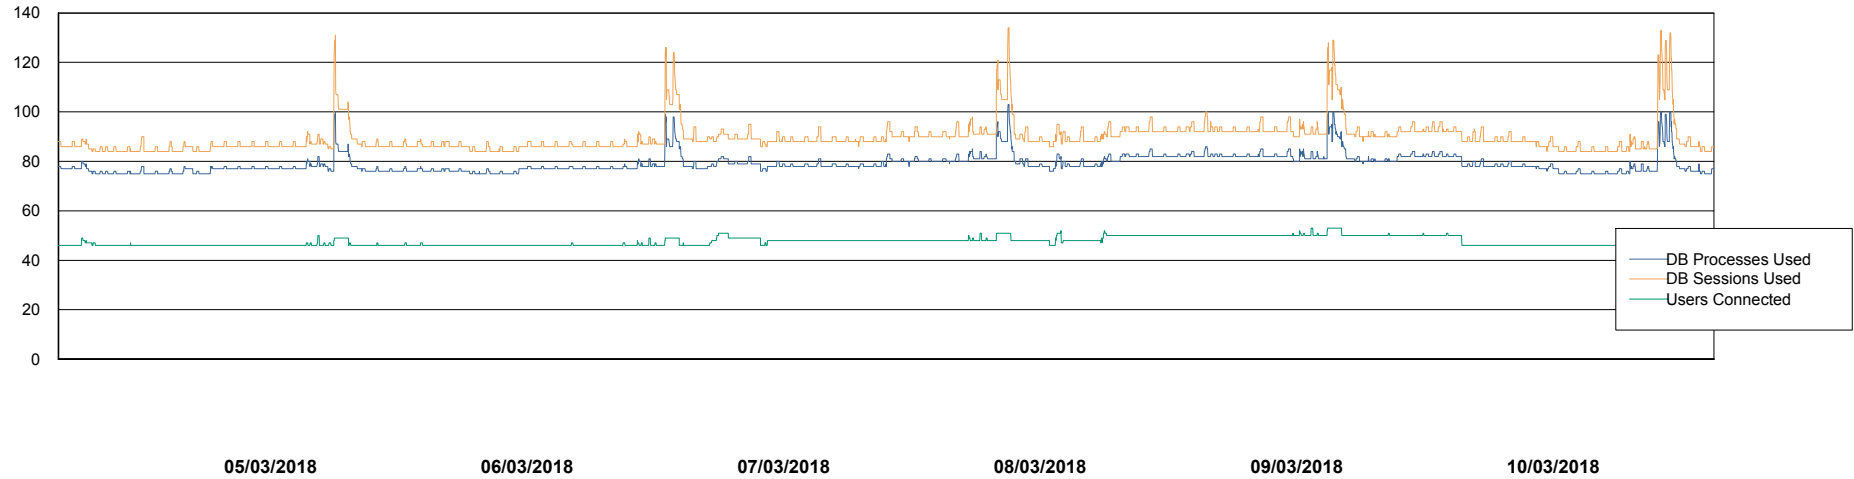

Database Performance BCMDB_ABS1 Production Database