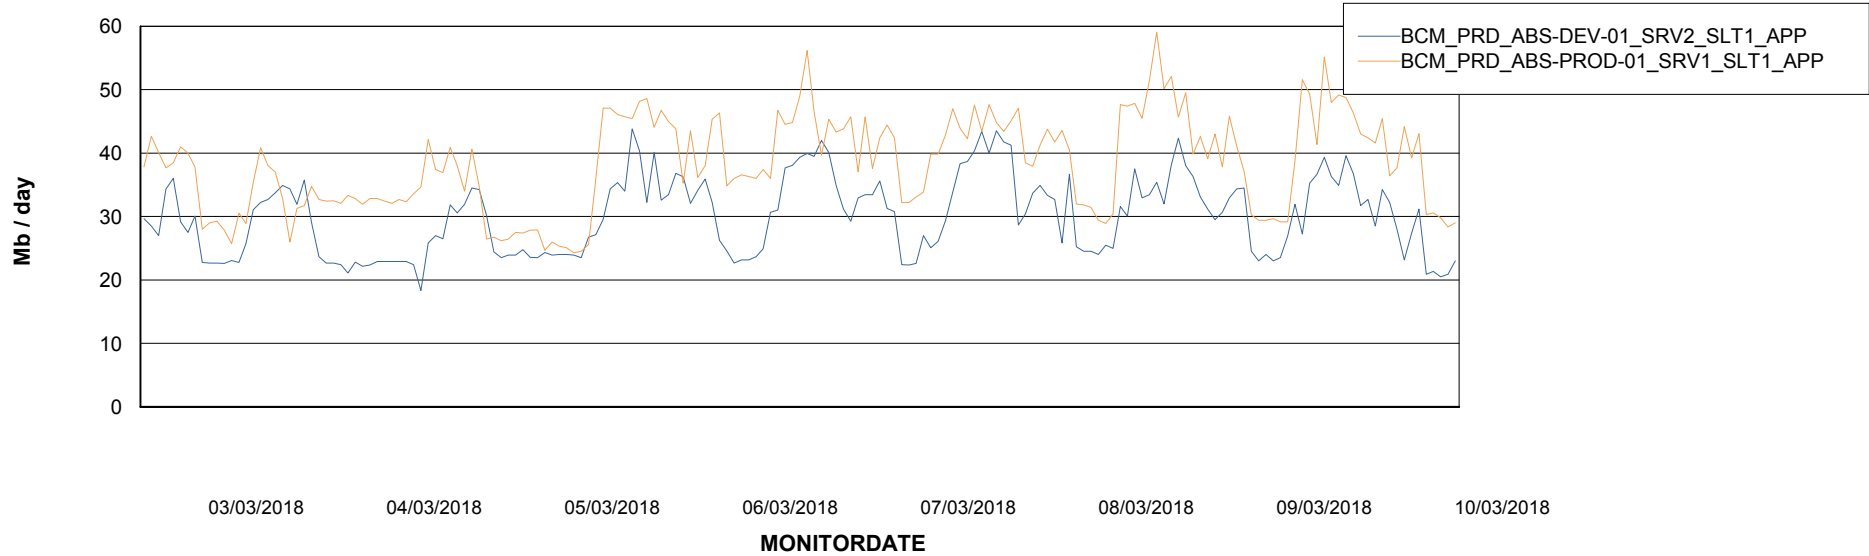

ABSSolute Application Server Services

Avg memory used per ABS Server Service