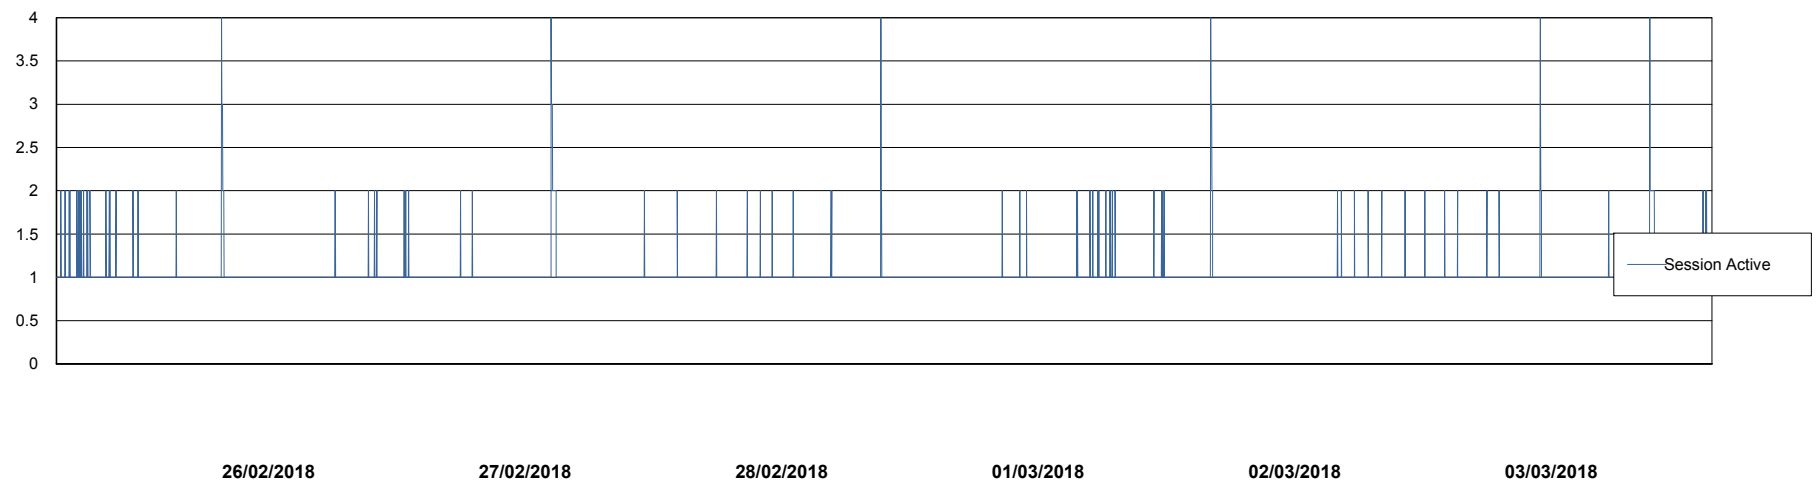

Weekly SLA Customer Report

Customer WBL_Production
Database ID 40

Harddisk Usage WBL_PRD_ORACLE1

	Free disk space on c: (%)	Total disk space on c: (Gb)	Free disk space on d: (%)	Total disk space on d: (Gb)	Free disk space on e: (%)	Total disk space on e: (Gb)	Free disk space on f: (%)	Total disk space on f: (Gb)
03/03/2018	73	120	79	200	93	200	92	100
02/03/2018	73	120	79	200	93	200	92	100
01/03/2018	73	120	79	200	93	200	92	100
28/02/2018	73	120	79	200	93	200	93	100
27/02/2018	73	120	79	200	93	200	93	100
26/02/2018	73	120	79	200	93	200	94	100
25/02/2018	73	120	79	200	93	200	94	100

Harddisk Usage WBL_PRD_ORACLE2

	Free disk space on c: (%)	Total disk space on c: (Gb)	Free disk space on d: (%)	Total disk space on d: (Gb)	Free disk space on e: (%)	Total disk space on e: (Gb)	Free disk space on f: (%)	Total disk space on f: (Gb)
03/03/2018	73	120	90	200	89	200	95	200
02/03/2018	73	120	90	200	89	200	96	200
01/03/2018	73	120	90	200	89	200	96	200
28/02/2018	73	120	90	200	89	200	96	200
27/02/2018	73	120	90	200	89	200	96	200
26/02/2018	73	120	90	200	89	200	96	200
25/02/2018	73	120	90	200	89	200	96	200

Weekly SLA Customer Report

Customer WBL_Production
Database ID 40

Database Performance WBLDB_Production

DB Processes Max 500
DB Sessions Max 772

Weekly SLA Customer Report

Customer WBL_Production
Database ID 40

Database Performance WBLDB_Standby

DB Processes Max 500
DB Sessions Max 772

Weekly SLA Customer Report

Customer WBL_Production
 Database ID 40

DATABASE SIZE WBLDB_Production

Database growth over last month