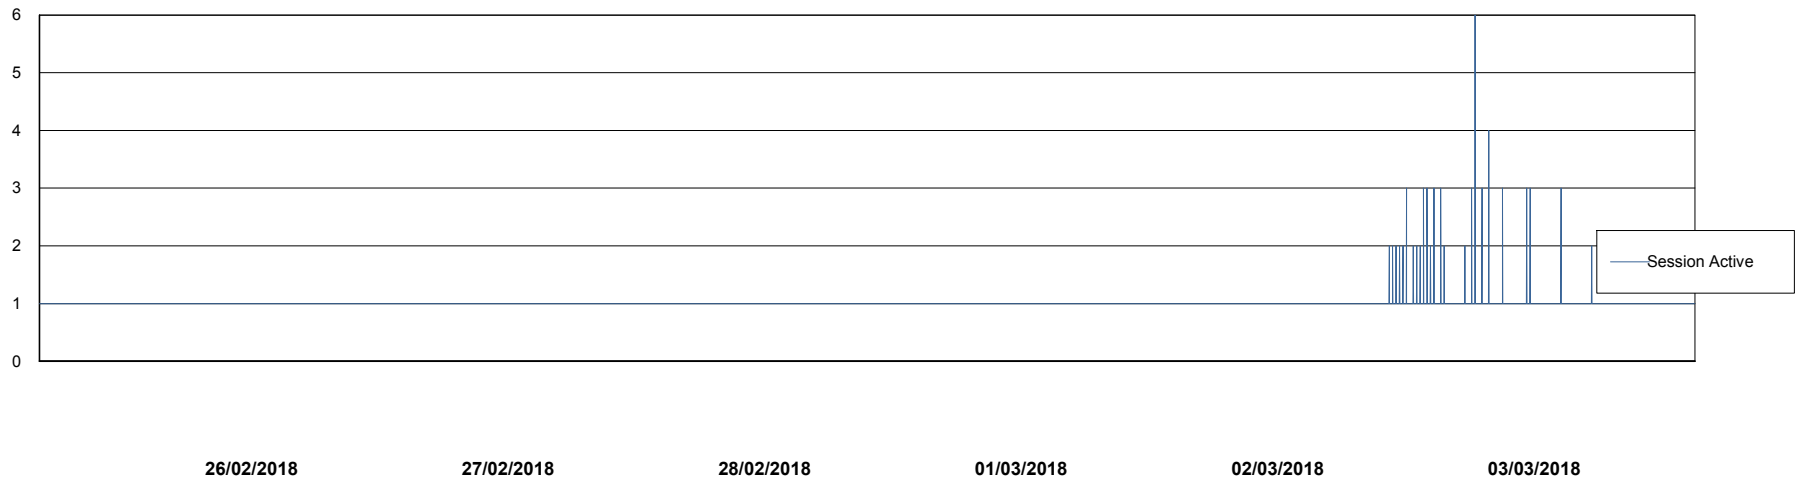

Weekly SLA Customer Report

Customer WBL_Production
Database ID 40

Database Performance WBLDB_Production

DB Processes Max 500
DB Sessions Max 772

Weekly SLA Customer Report

Customer WBL_Production
Database ID 40

Database Performance WBLDB_Standby

DB Processes Max 500
DB Sessions Max 772

Weekly SLA Customer Report

Customer WBL_Production
 Database ID 40

DATABASE SIZE WBLDB_Production

Database growth over last month

Database Tablespace WBLDB_Production

Date	Tablespace Name	Filesize (Gb)	Usedsize (Gb)	Percentage free
03/03/2018	ABSDATA	6	5	17
	INDX	8	6	25
02/03/2018	ABSDATA	6	5	17
	INDX	8	6	25
01/03/2018	ABSDATA	6	5	17
	INDX	8	6	25
28/02/2018	ABSDATA	6	5	17
	INDX	8	6	25
27/02/2018	ABSDATA	6	5	17
	INDX	8	6	25
26/02/2018	ABSDATA	6	5	17
	INDX	8	6	25
25/02/2018	ABSDATA	6	5	17
	INDX	8	6	25