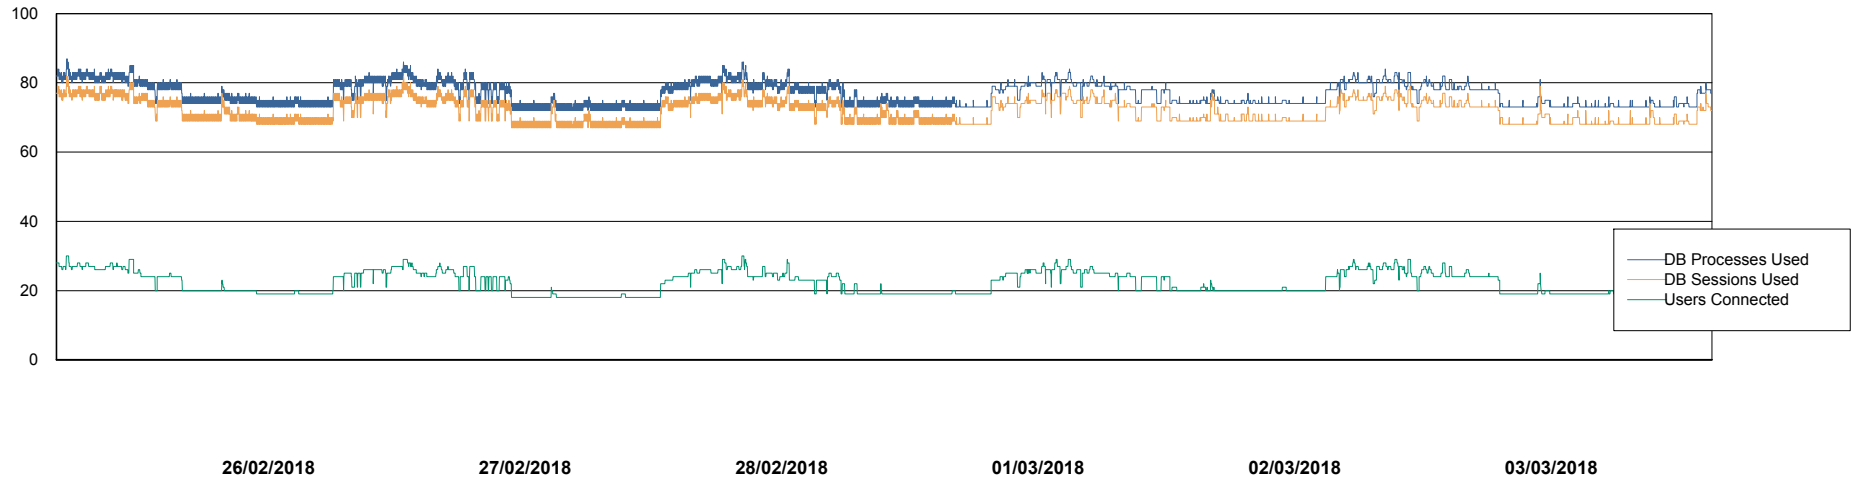

Weekly SLA Customer Report

Customer WBL_Production
Database ID 40

Harddisk Usage WBL_PRD_ORACLE1

	Free disk space on c: (%)	Total disk space on c: (Gb)	Free disk space on d: (%)	Total disk space on d: (Gb)	Free disk space on e: (%)	Total disk space on e: (Gb)	Free disk space on f: (%)	Total disk space on f: (Gb)
03/03/2018	73	120	79	200	93	200	92	100
02/03/2018	73	120	79	200	93	200	92	100
01/03/2018	73	120	79	200	93	200	92	100
28/02/2018	73	120	79	200	93	200	93	100
27/02/2018	73	120	79	200	93	200	93	100
26/02/2018	73	120	79	200	93	200	94	100
25/02/2018	73	120	79	200	93	200	94	100

Harddisk Usage WBL_PRD_ORACLE2

	Free disk space on c: (%)	Total disk space on c: (Gb)	Free disk space on d: (%)	Total disk space on d: (Gb)	Free disk space on e: (%)	Total disk space on e: (Gb)	Free disk space on f: (%)	Total disk space on f: (Gb)
03/03/2018	73	120	90	200	89	200	95	200
02/03/2018	73	120	90	200	89	200	96	200
01/03/2018	73	120	90	200	89	200	96	200
28/02/2018	73	120	90	200	89	200	96	200
27/02/2018	73	120	90	200	89	200	96	200
26/02/2018	73	120	90	200	89	200	96	200
25/02/2018	73	120	90	200	89	200	96	200

Weekly SLA Customer Report

Customer WBL_Production
Database ID 40

Database Performance WBLDB_Production

DB Processes Max 500
DB Sessions Max 772

Weekly SLA Customer Report

Customer WBL_Production
Database ID 40