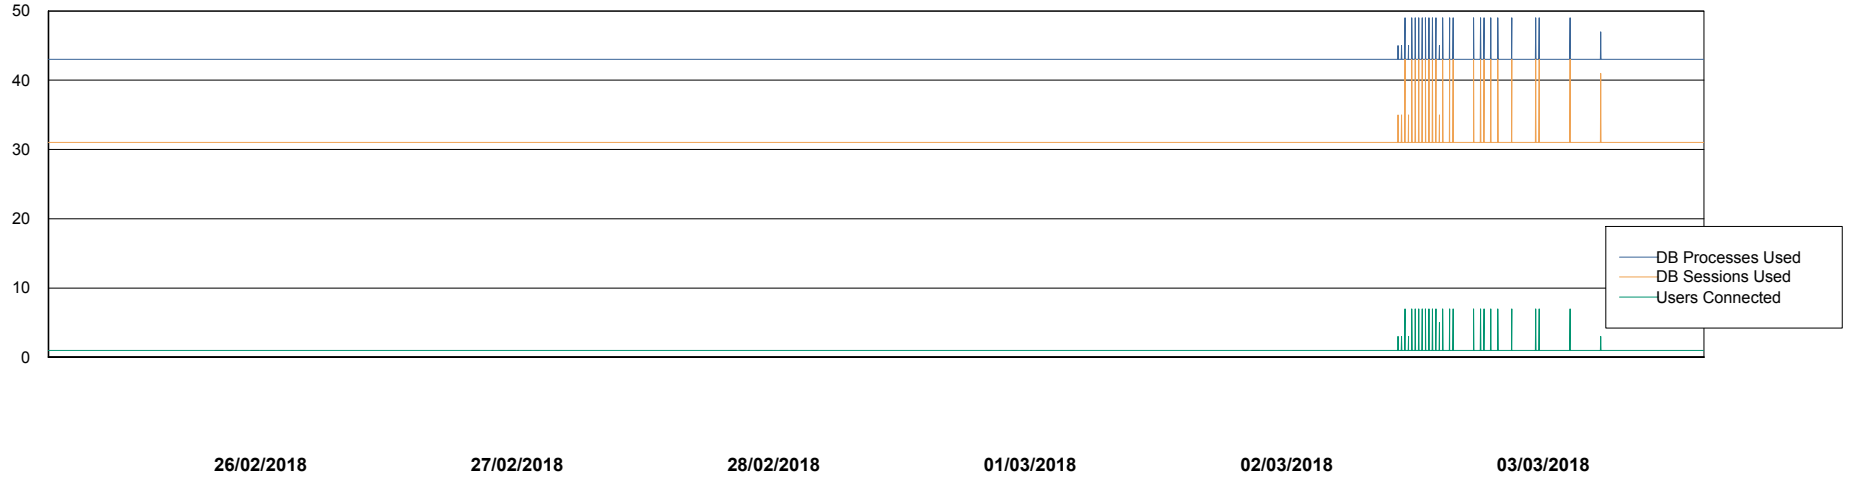

Weekly SLA Customer Report

Customer WBL_Production
Database ID 40

Database Performance WBLDB_Production

DB Processes Max 500
DB Sessions Max 772

Weekly SLA Customer Report

Customer WBL_Production
Database ID 40

Database Performance WBLDB_Standby

DB Processes Max 500
DB Sessions Max 772

Weekly SLA Customer Report

Customer WBL_Production
 Database ID 40

DATABASE SIZE WBLDB_Production

Database growth over last month