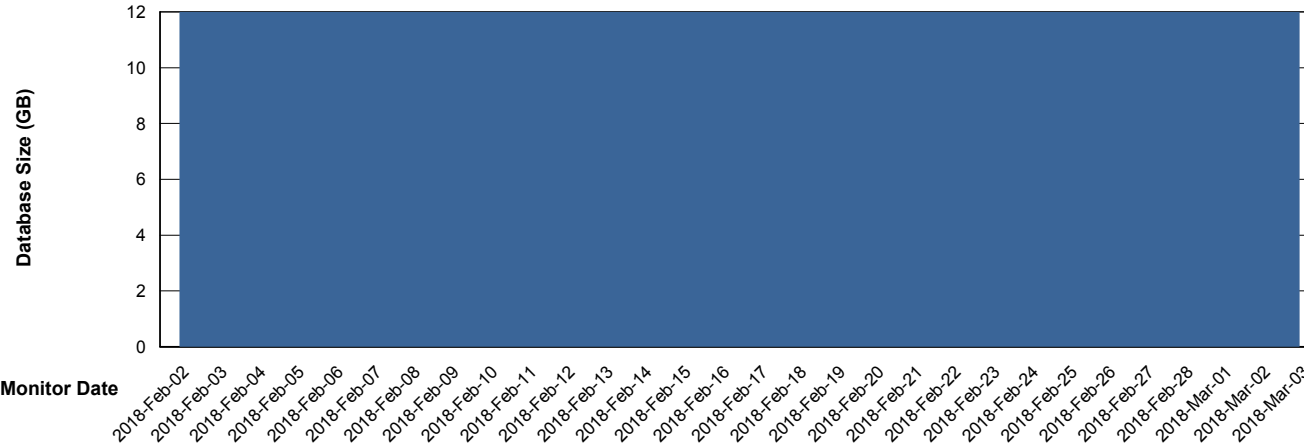

Database Performance WBLDB_Standby

DB Processes Max 500
DB Sessions Max 772

Weekly SLA Customer Report

Customer WBL_Production
 Database ID 40

DATABASE SIZE WBLDB_Production

Database growth over last month

Database Tablespace WBLDB_Production

Date	Tablespace Name	Filesize (Gb)	Usedsize (Gb)	Percentage free
03/03/2018	ABSDATA	6	5	17
	INDX	8	6	25
02/03/2018	ABSDATA	6	5	17
	INDX	8	6	25
01/03/2018	ABSDATA	6	5	17
	INDX	8	6	25
28/02/2018	ABSDATA	6	5	17
	INDX	8	6	25
27/02/2018	ABSDATA	6	5	17
	INDX	8	6	25
26/02/2018	ABSDATA	6	5	17
	INDX	8	6	25
25/02/2018	ABSDATA	6	5	17
	INDX	8	6	25