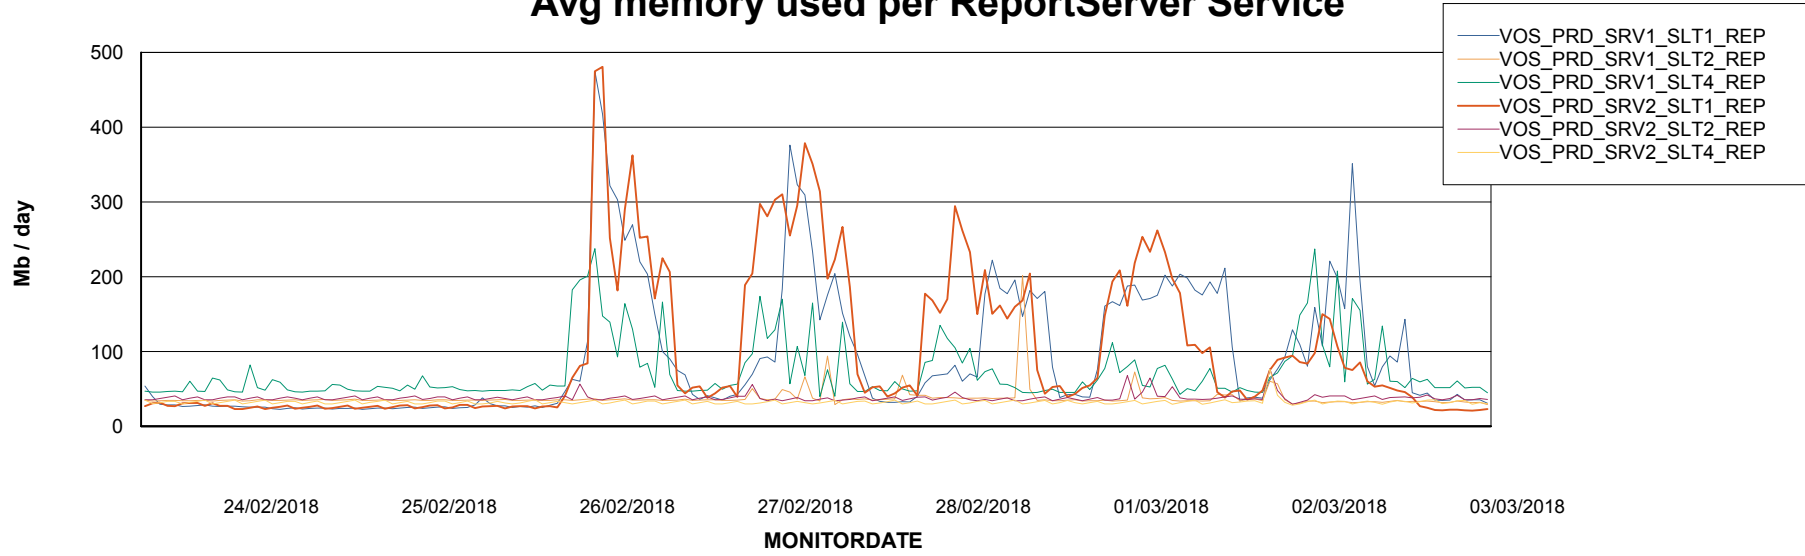

ABSSolute Application ReportServer Services

Avg memory used per ReportServer Service