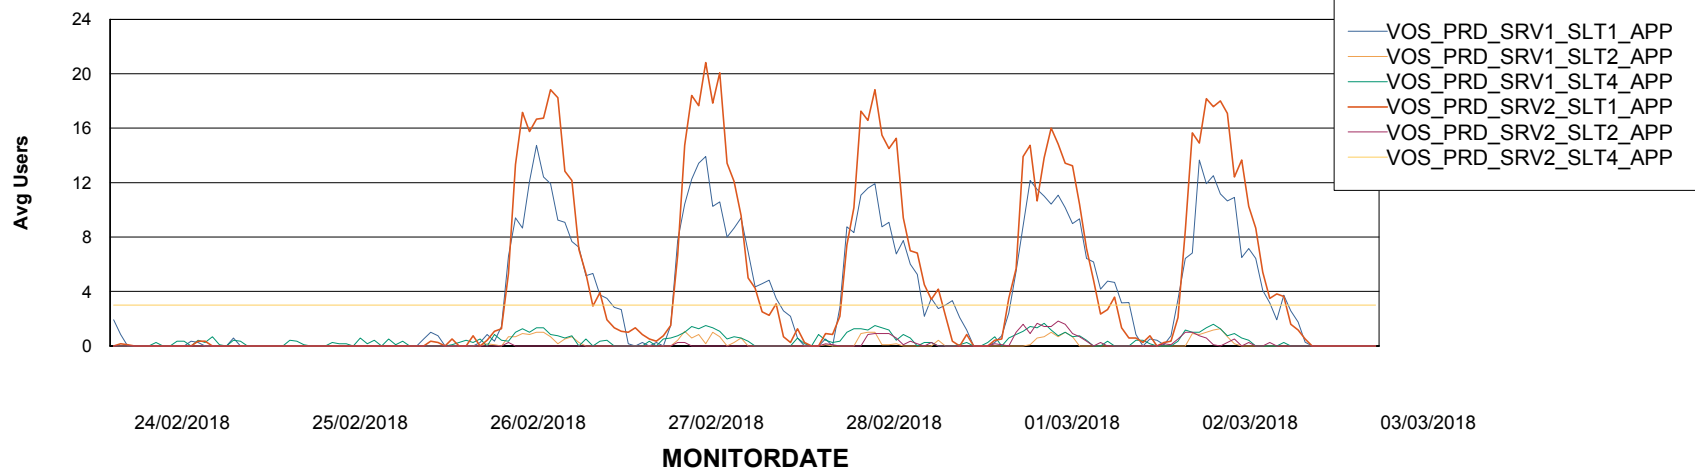

Avg users per day per ABS server