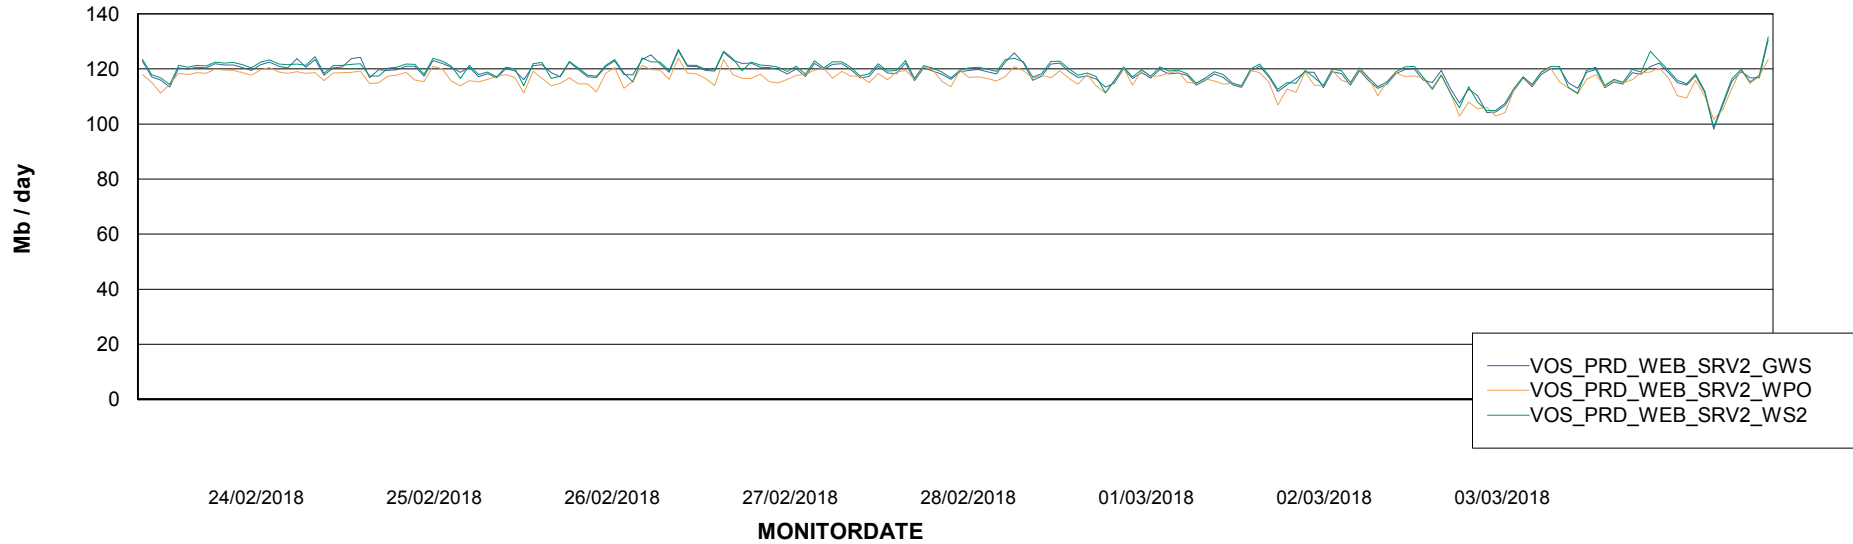

ABSolute Web Component Services

Avg memory used per ABS Web component