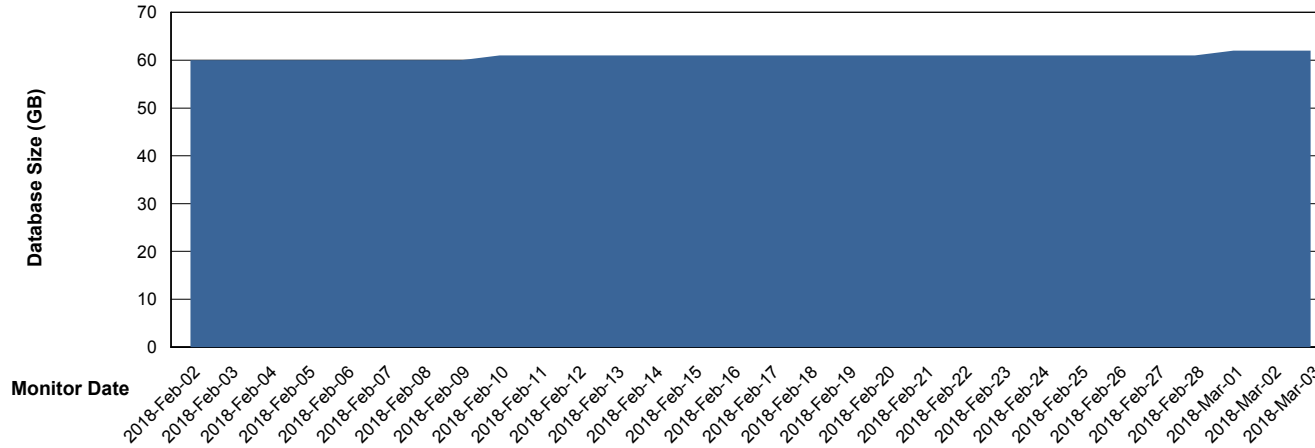

DATABASE SIZE VOSBIDB_Production

Database growth over last month