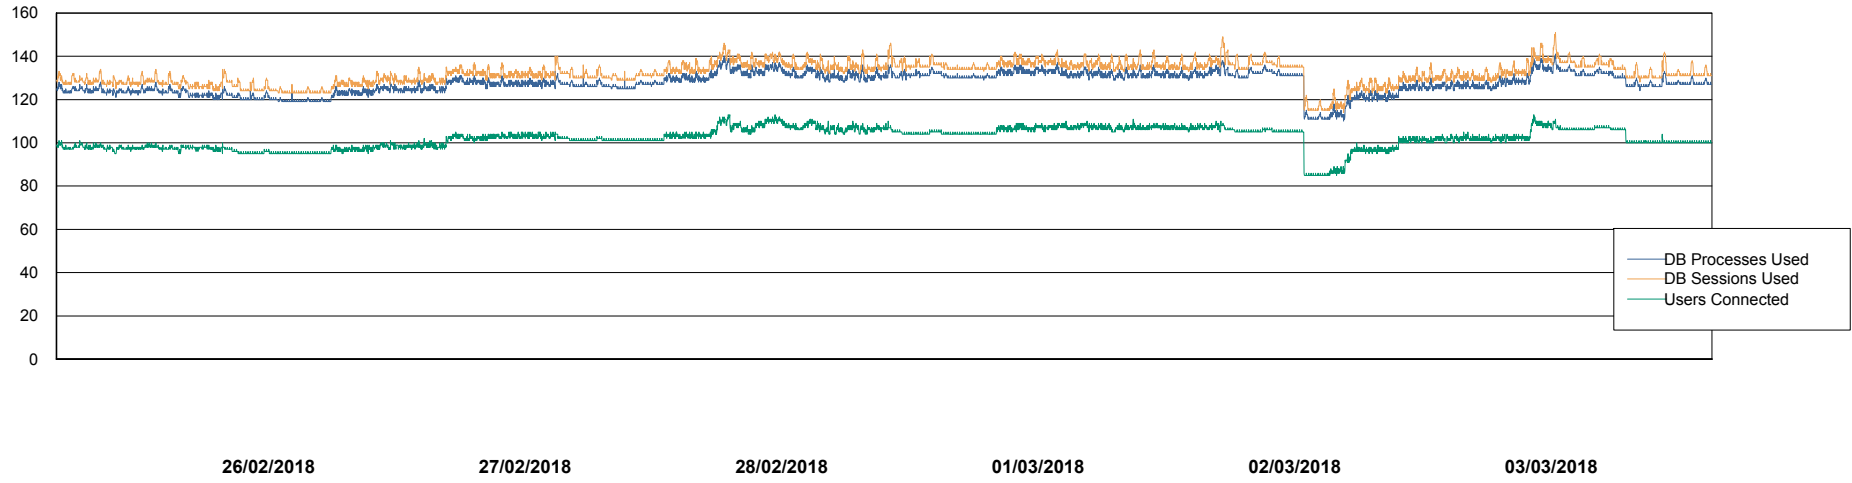

Database Performance VOSDB_Production