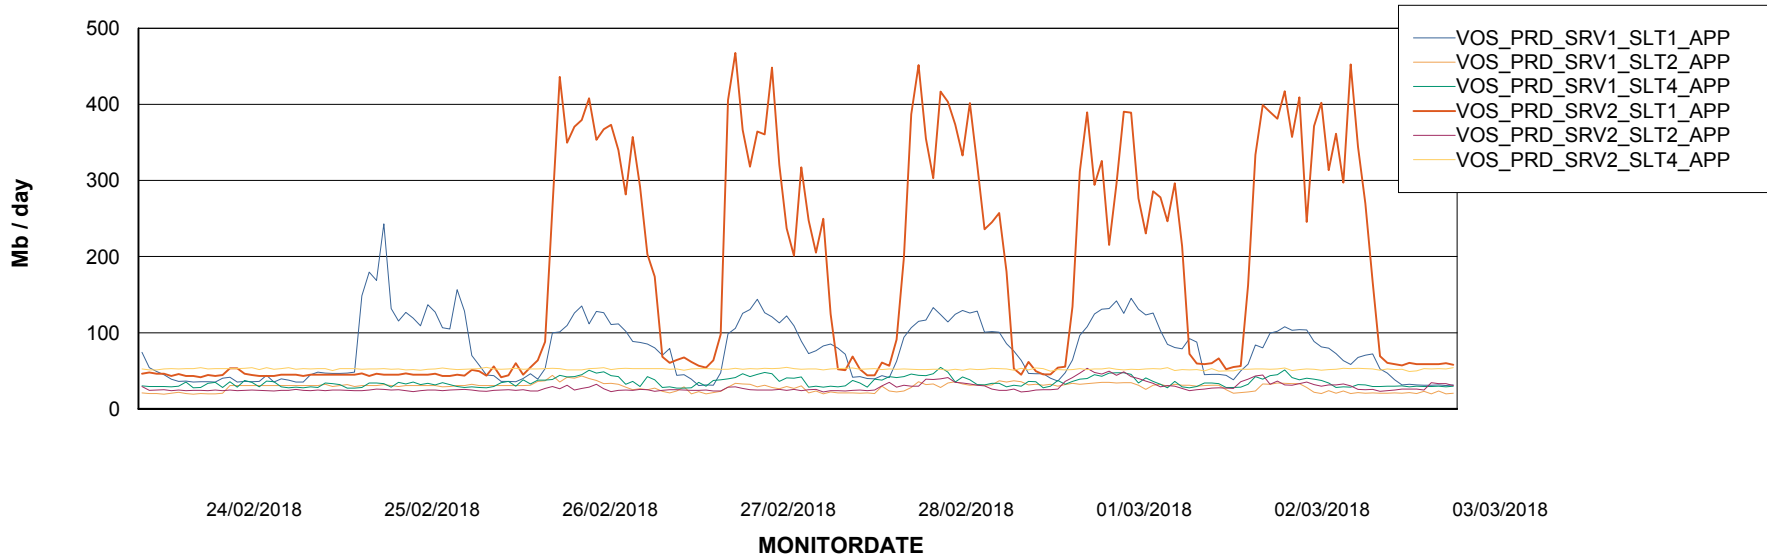

ABSSolute Application Server Services

Avg memory used per ABS Server Service