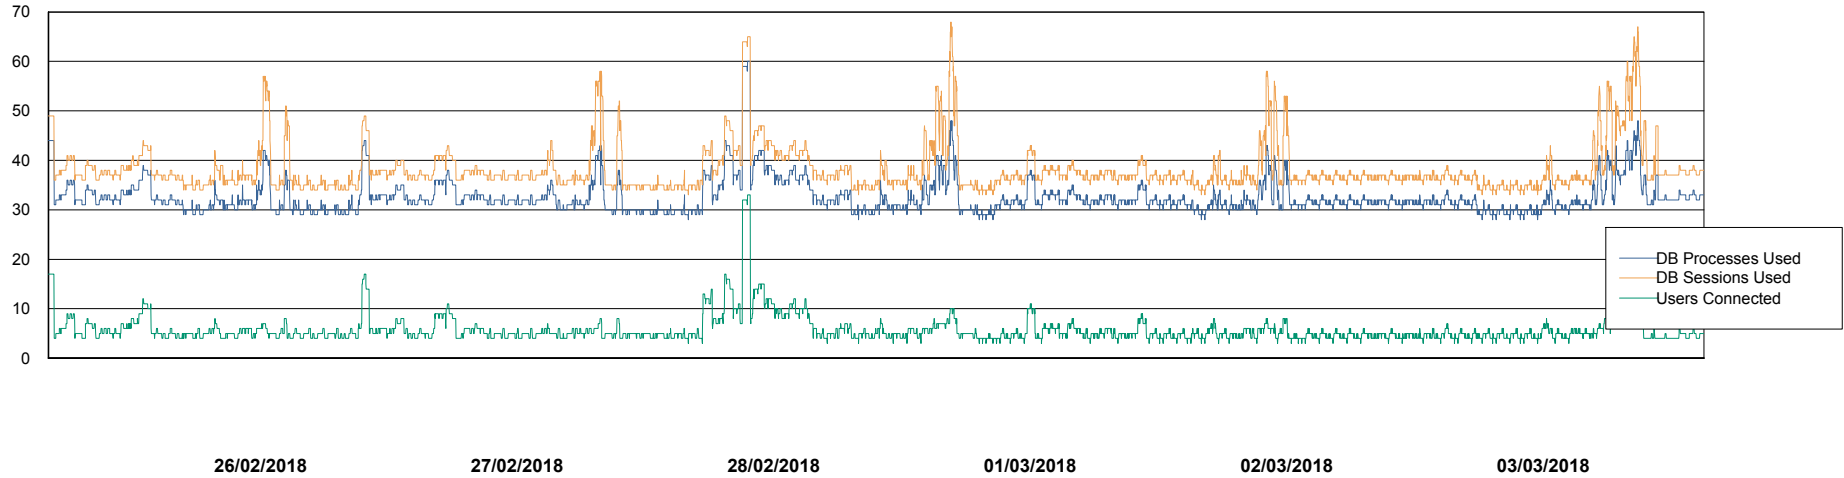

Database Performance VOSBIDB_Production