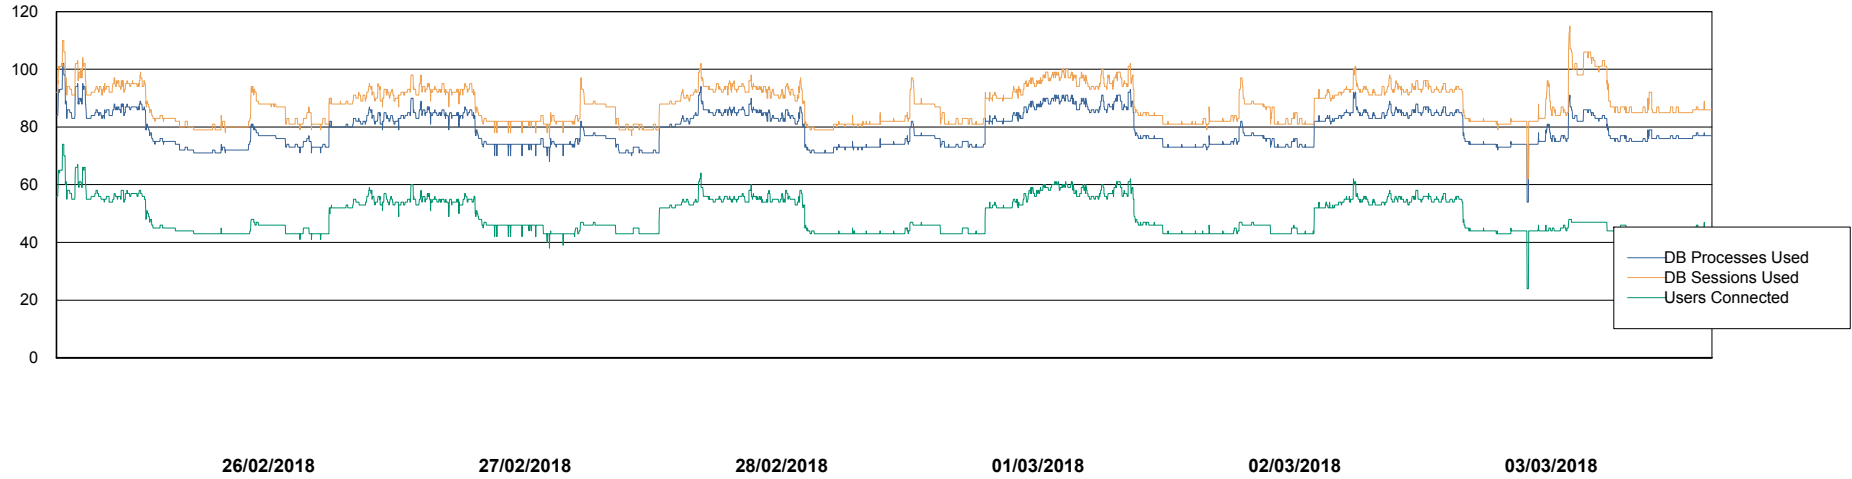

Harddisk Usage VEN_PRD_ORACLE2

	Free disk space on c: (%)	Free disk space on d: (%)	Free disk space on e: (%)
03/03/2018	20	64	39
02/03/2018	20	64	40
01/03/2018	20	64	40
28/02/2018	20	64	40
27/02/2018	20	64	40
26/02/2018	20	64	40
25/02/2018	20	64	40

Weekly SLA Customer Report

Customer VEN_Production
Database ID 35

Database Performance VENDB_Production

DB Processes Max 500
DB Sessions Max 772

Weekly SLA Customer Report

Customer VEN_Production
Database ID 35