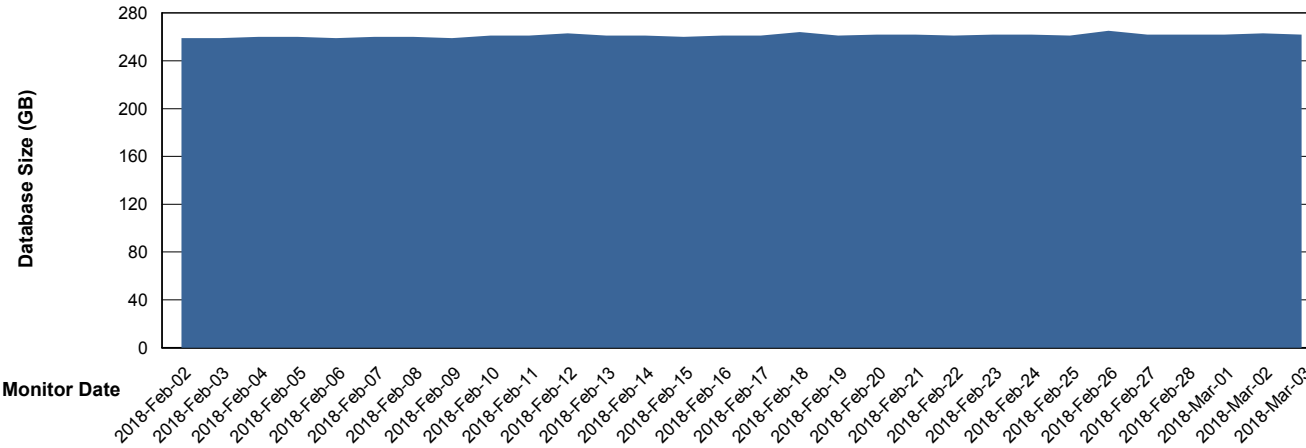

DATABASE SIZE STKDB_ABS1 Production Database

Database growth over last month

Database Tablespace STKDB_ABS1 Production Database

Date	Tablespace Name	Filesize (Gb)	Usedsize (Gb)	Percentage free
03/03/2018	ABSDATA	179	147	18
	INDX	132	112	15
02/03/2018	ABSDATA	179	147	18
	INDX	132	112	15
01/03/2018	ABSDATA	179	147	18
	INDX	132	112	15
28/02/2018	ABSDATA	179	146	18
	INDX	132	112	15
27/02/2018	ABSDATA	179	146	18
	INDX	132	112	15
26/02/2018	ABSDATA	179	146	18
	INDX	132	112	15
25/02/2018	ABSDATA	179	146	18
	INDX	132	111	16