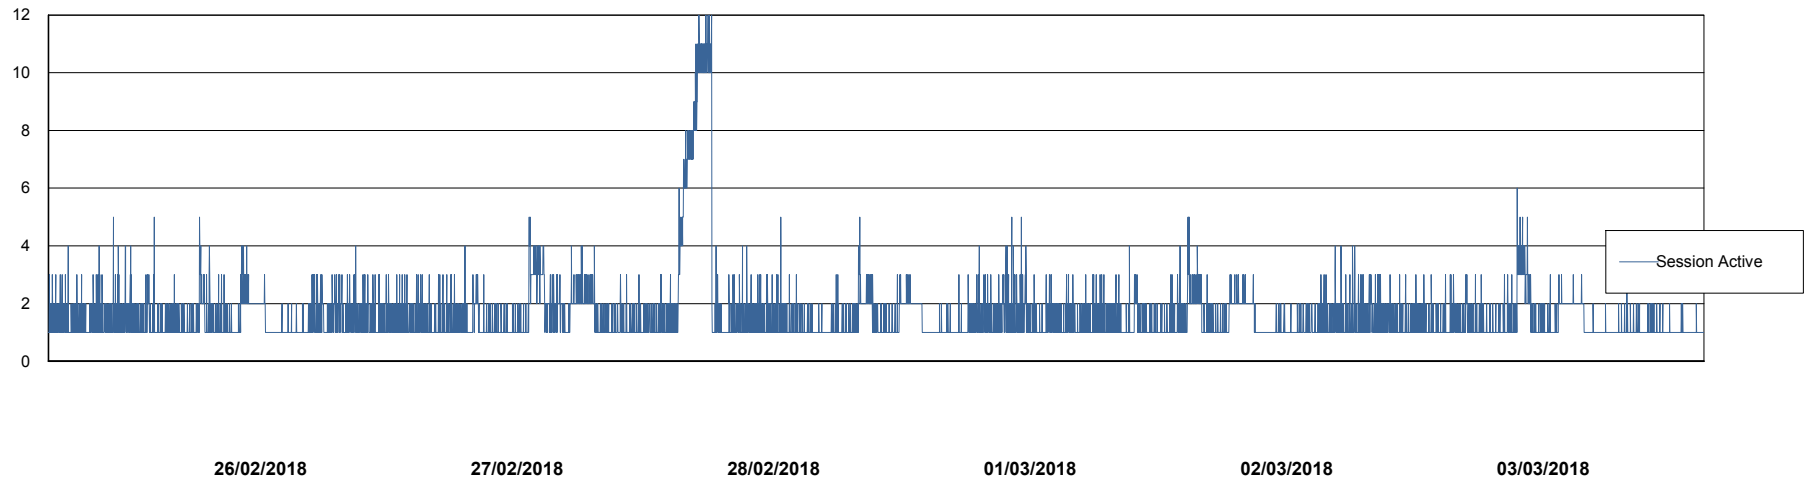

Database Performance STKDB_ABS1 Production Database

DB Processes Max 500
DB Sessions Max 776