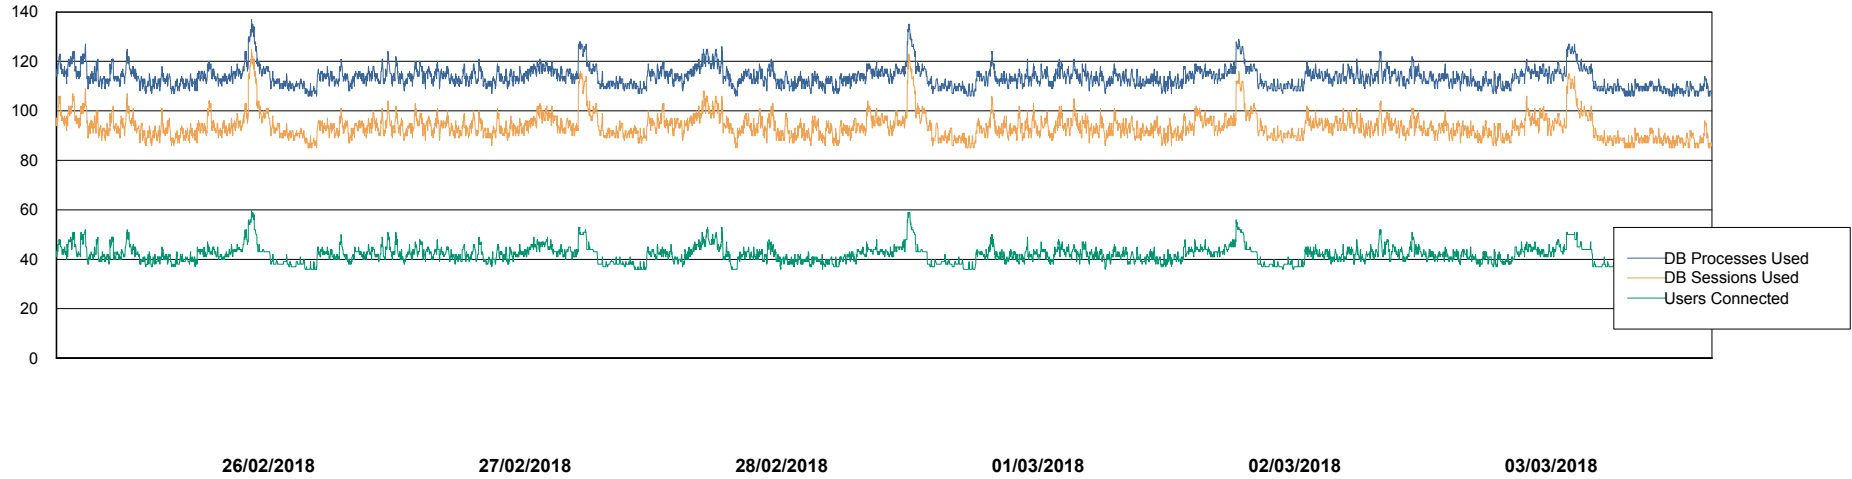

Database Performance STKDB_ABS1 Production Database

DB Processes Max 500
DB Sessions Max 776