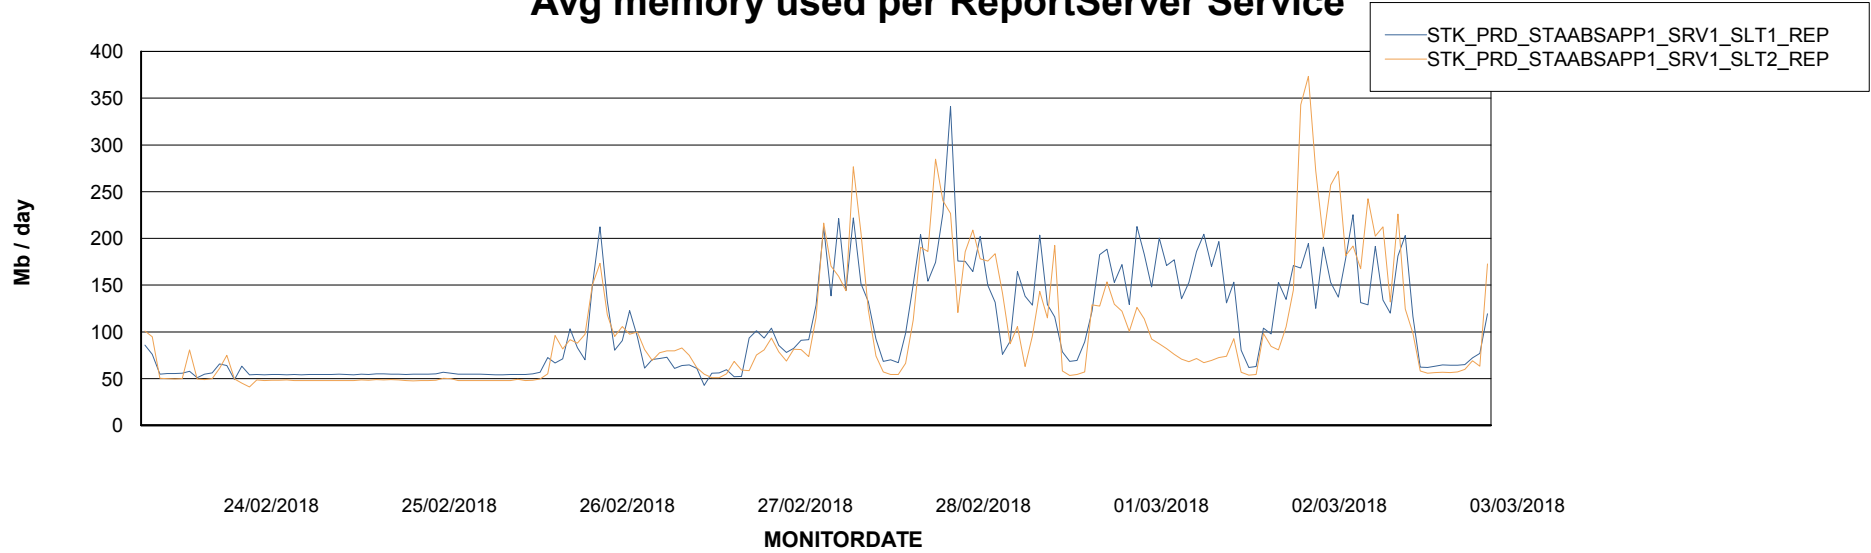

ABSSolute Application ReportServer Services

Avg memory used per ReportServer Service