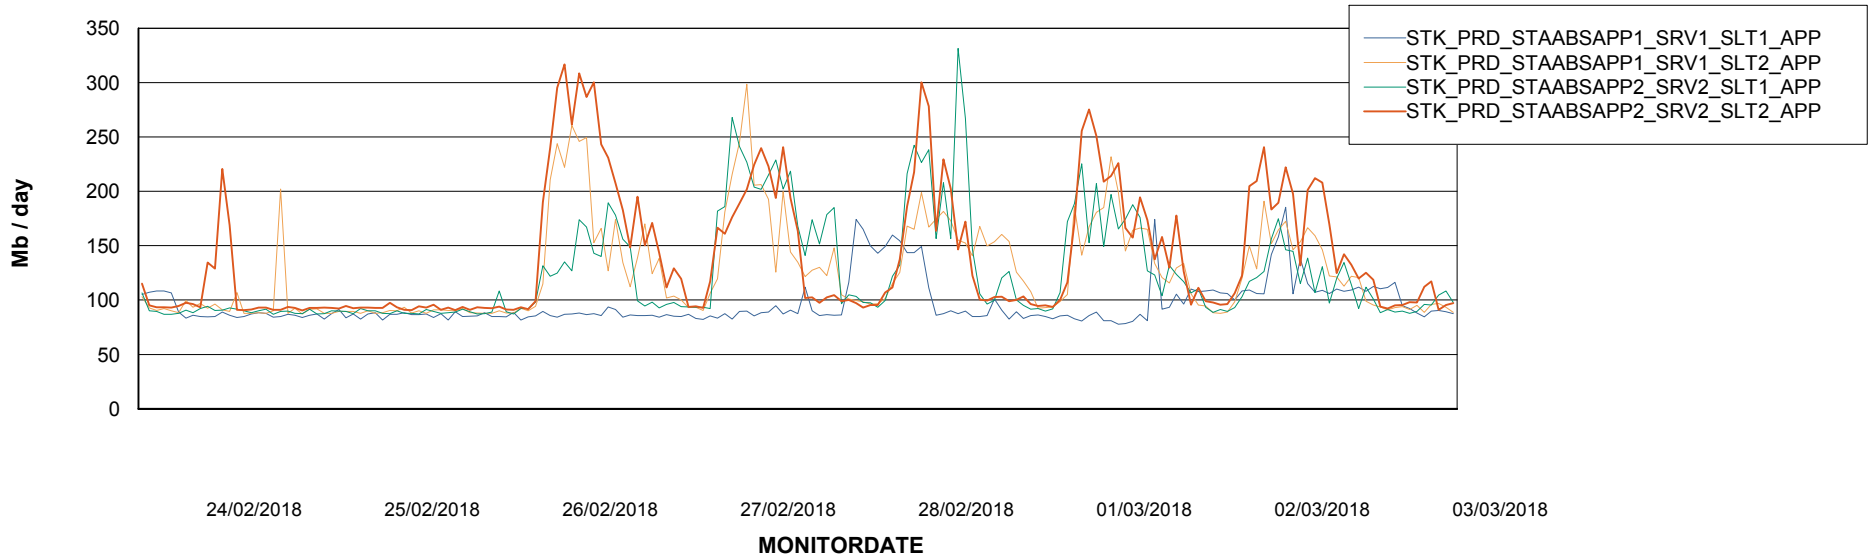

ABSSolute Application Server Services

Avg memory used per ABS Server Service