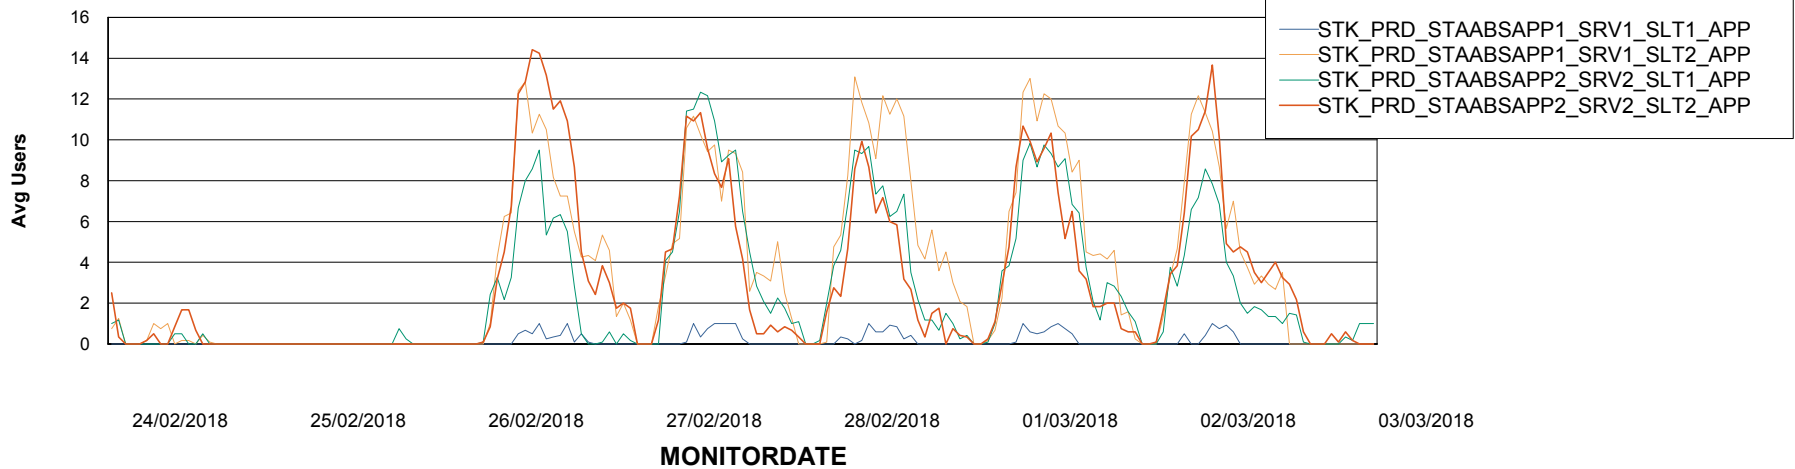

Avg users per day per ABS server