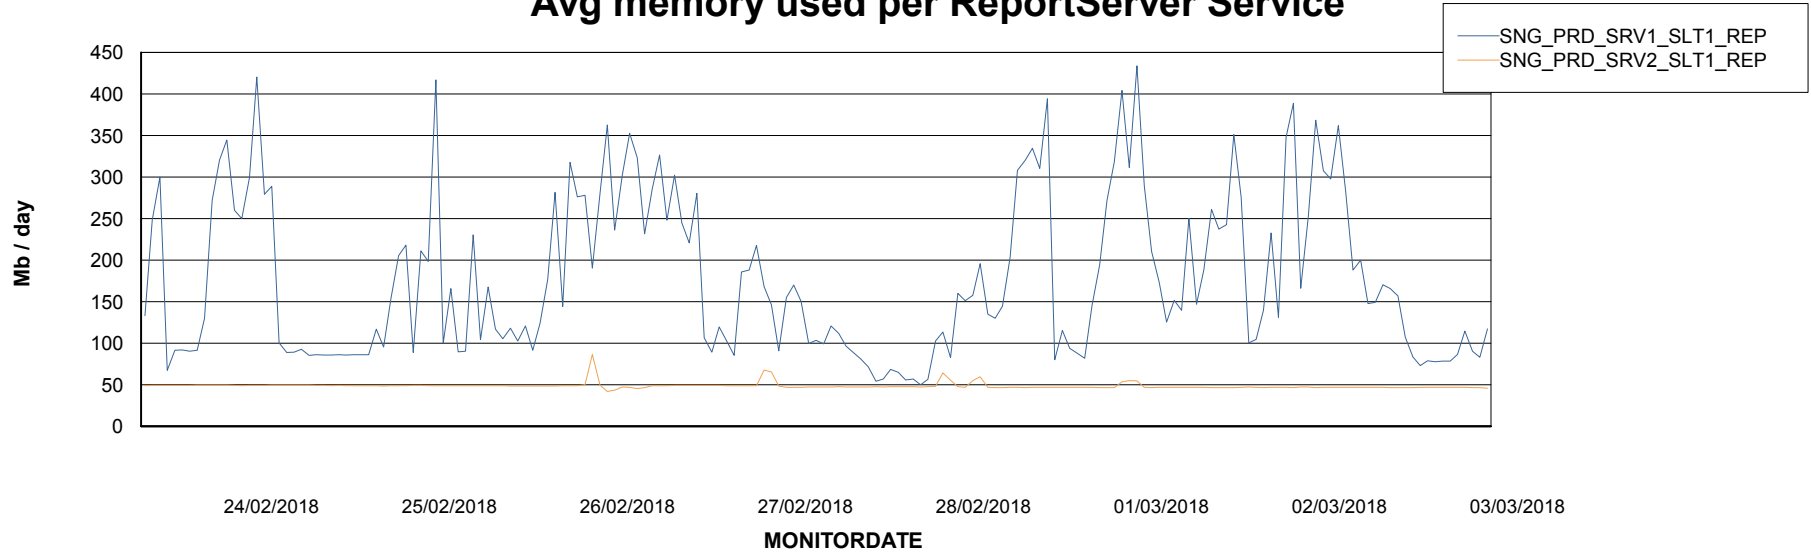

ABSSolute Application ReportServer Services

Avg memory used per ReportServer Service