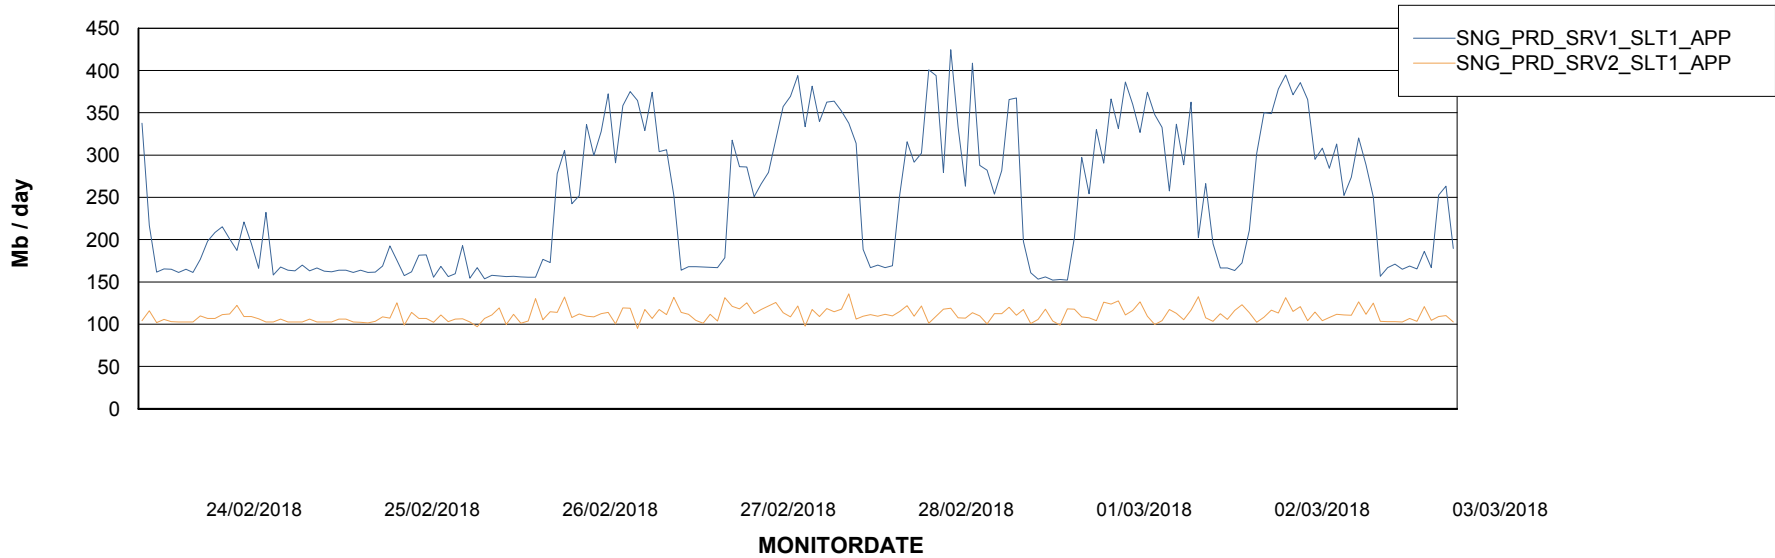

ABSSolute Application Server Services

Avg memory used per ABS Server Service